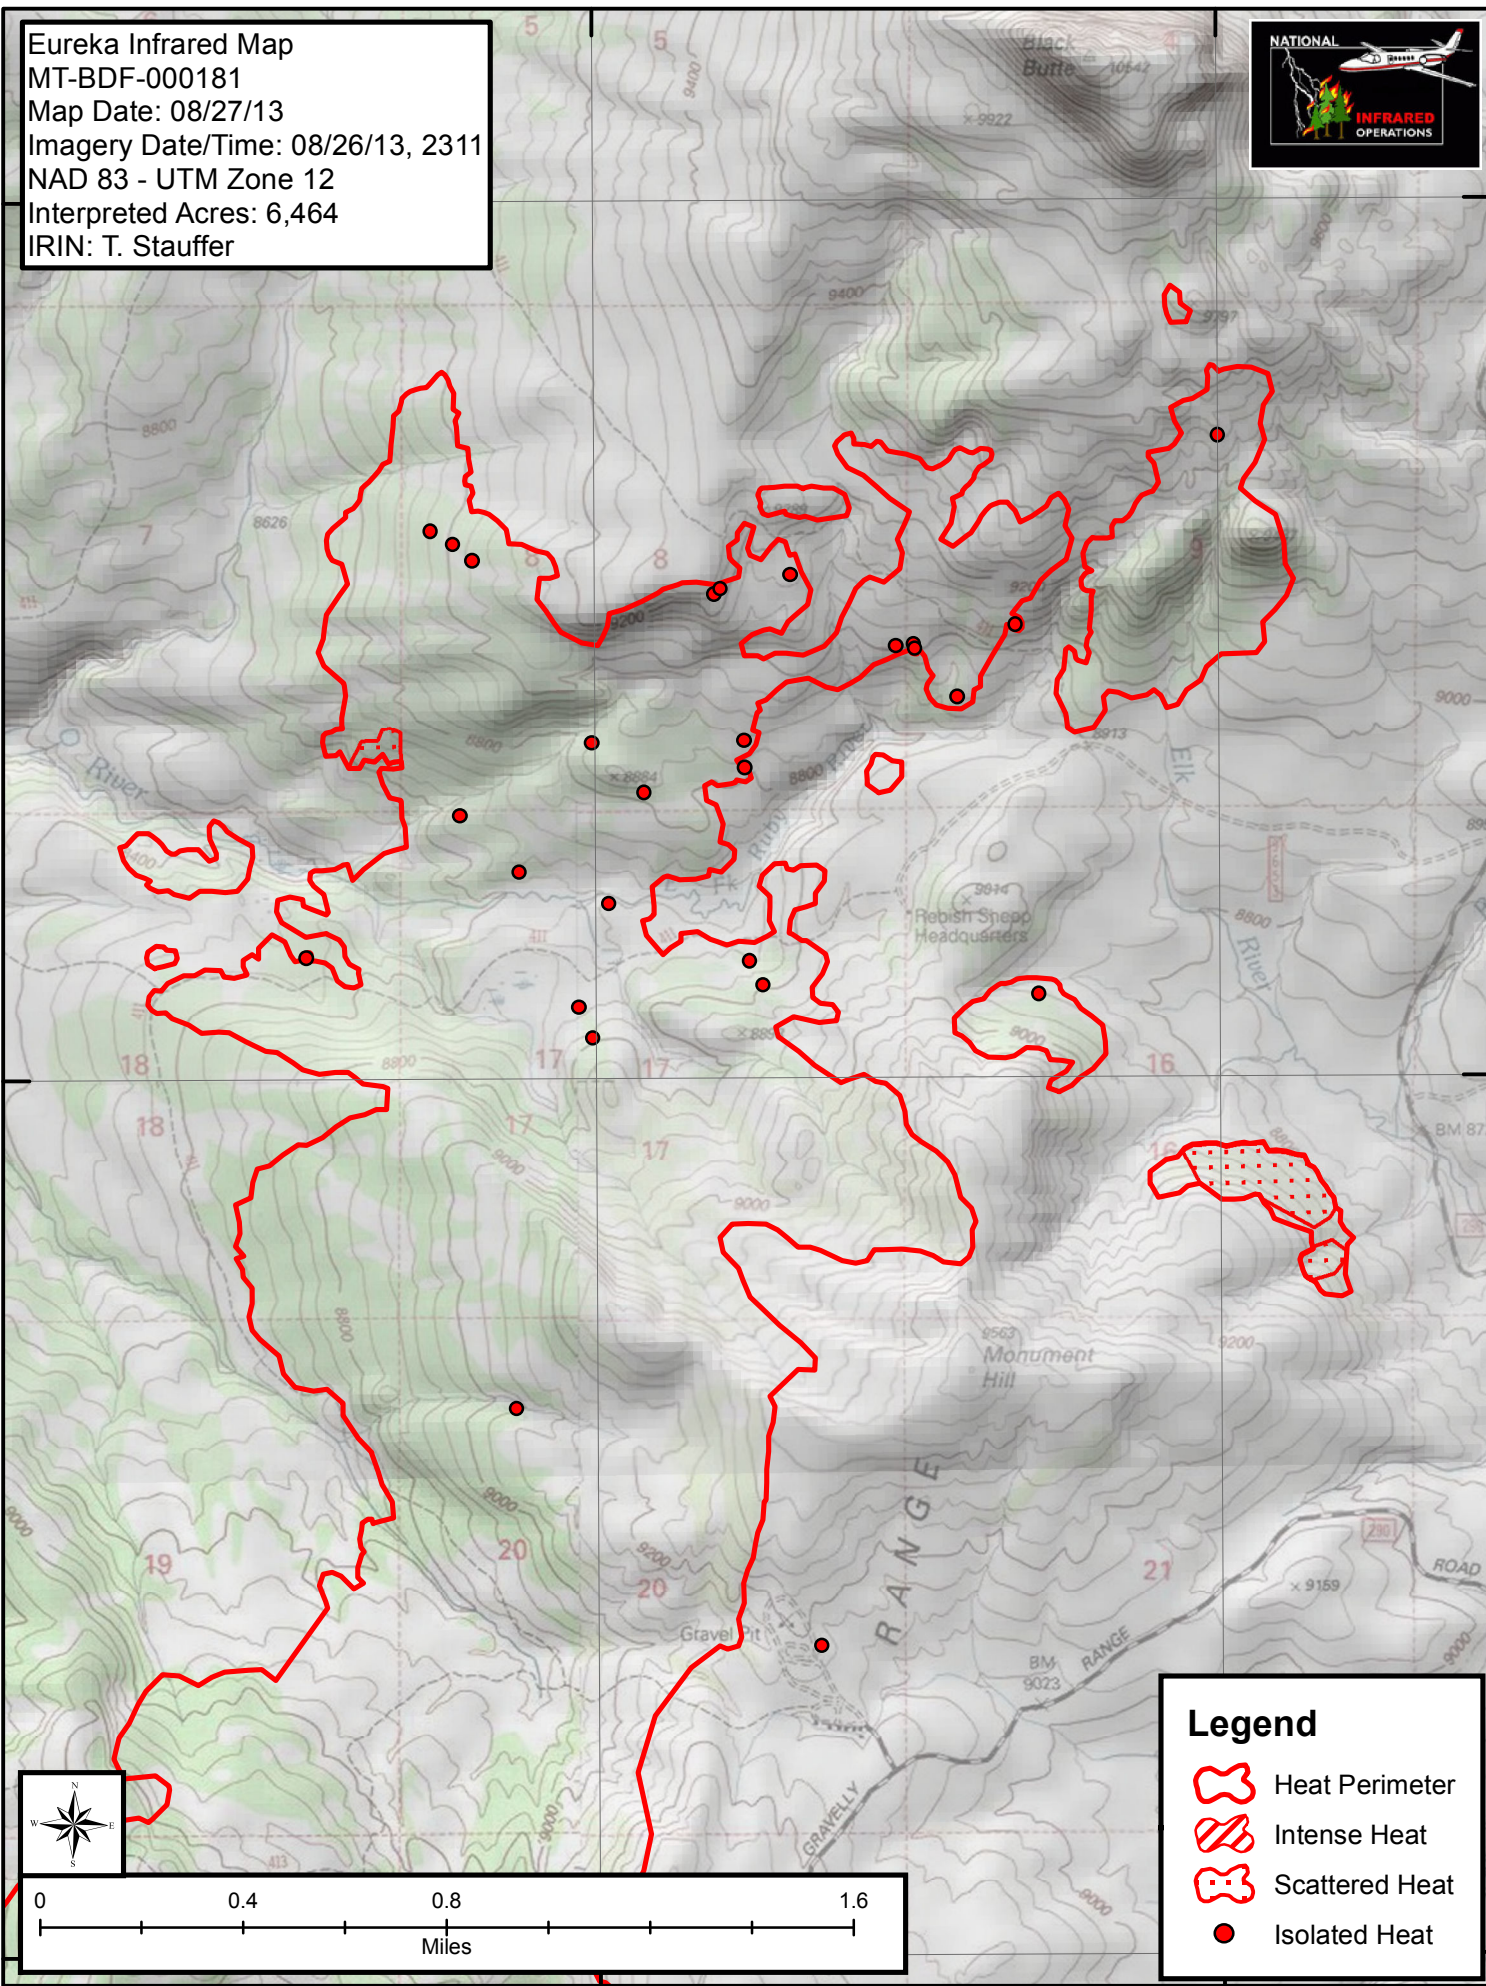

Eureka Infrared Map  
MT-BDF-000181  
Map Date: 08/27/13  
Imagery Date/Time: 08/26/13, 2311  
NAD 83 - UTM Zone 12  
Interpreted Acres: 6,464  
IRIN: T. Stauffer

44°54'0"N

44°52'30"N

44°51'0"N

**Legend**

- Heat Perimeter
- Intense Heat
- Scattered Heat
- Isolated Heat

111°52'30"W

111°51'0"W