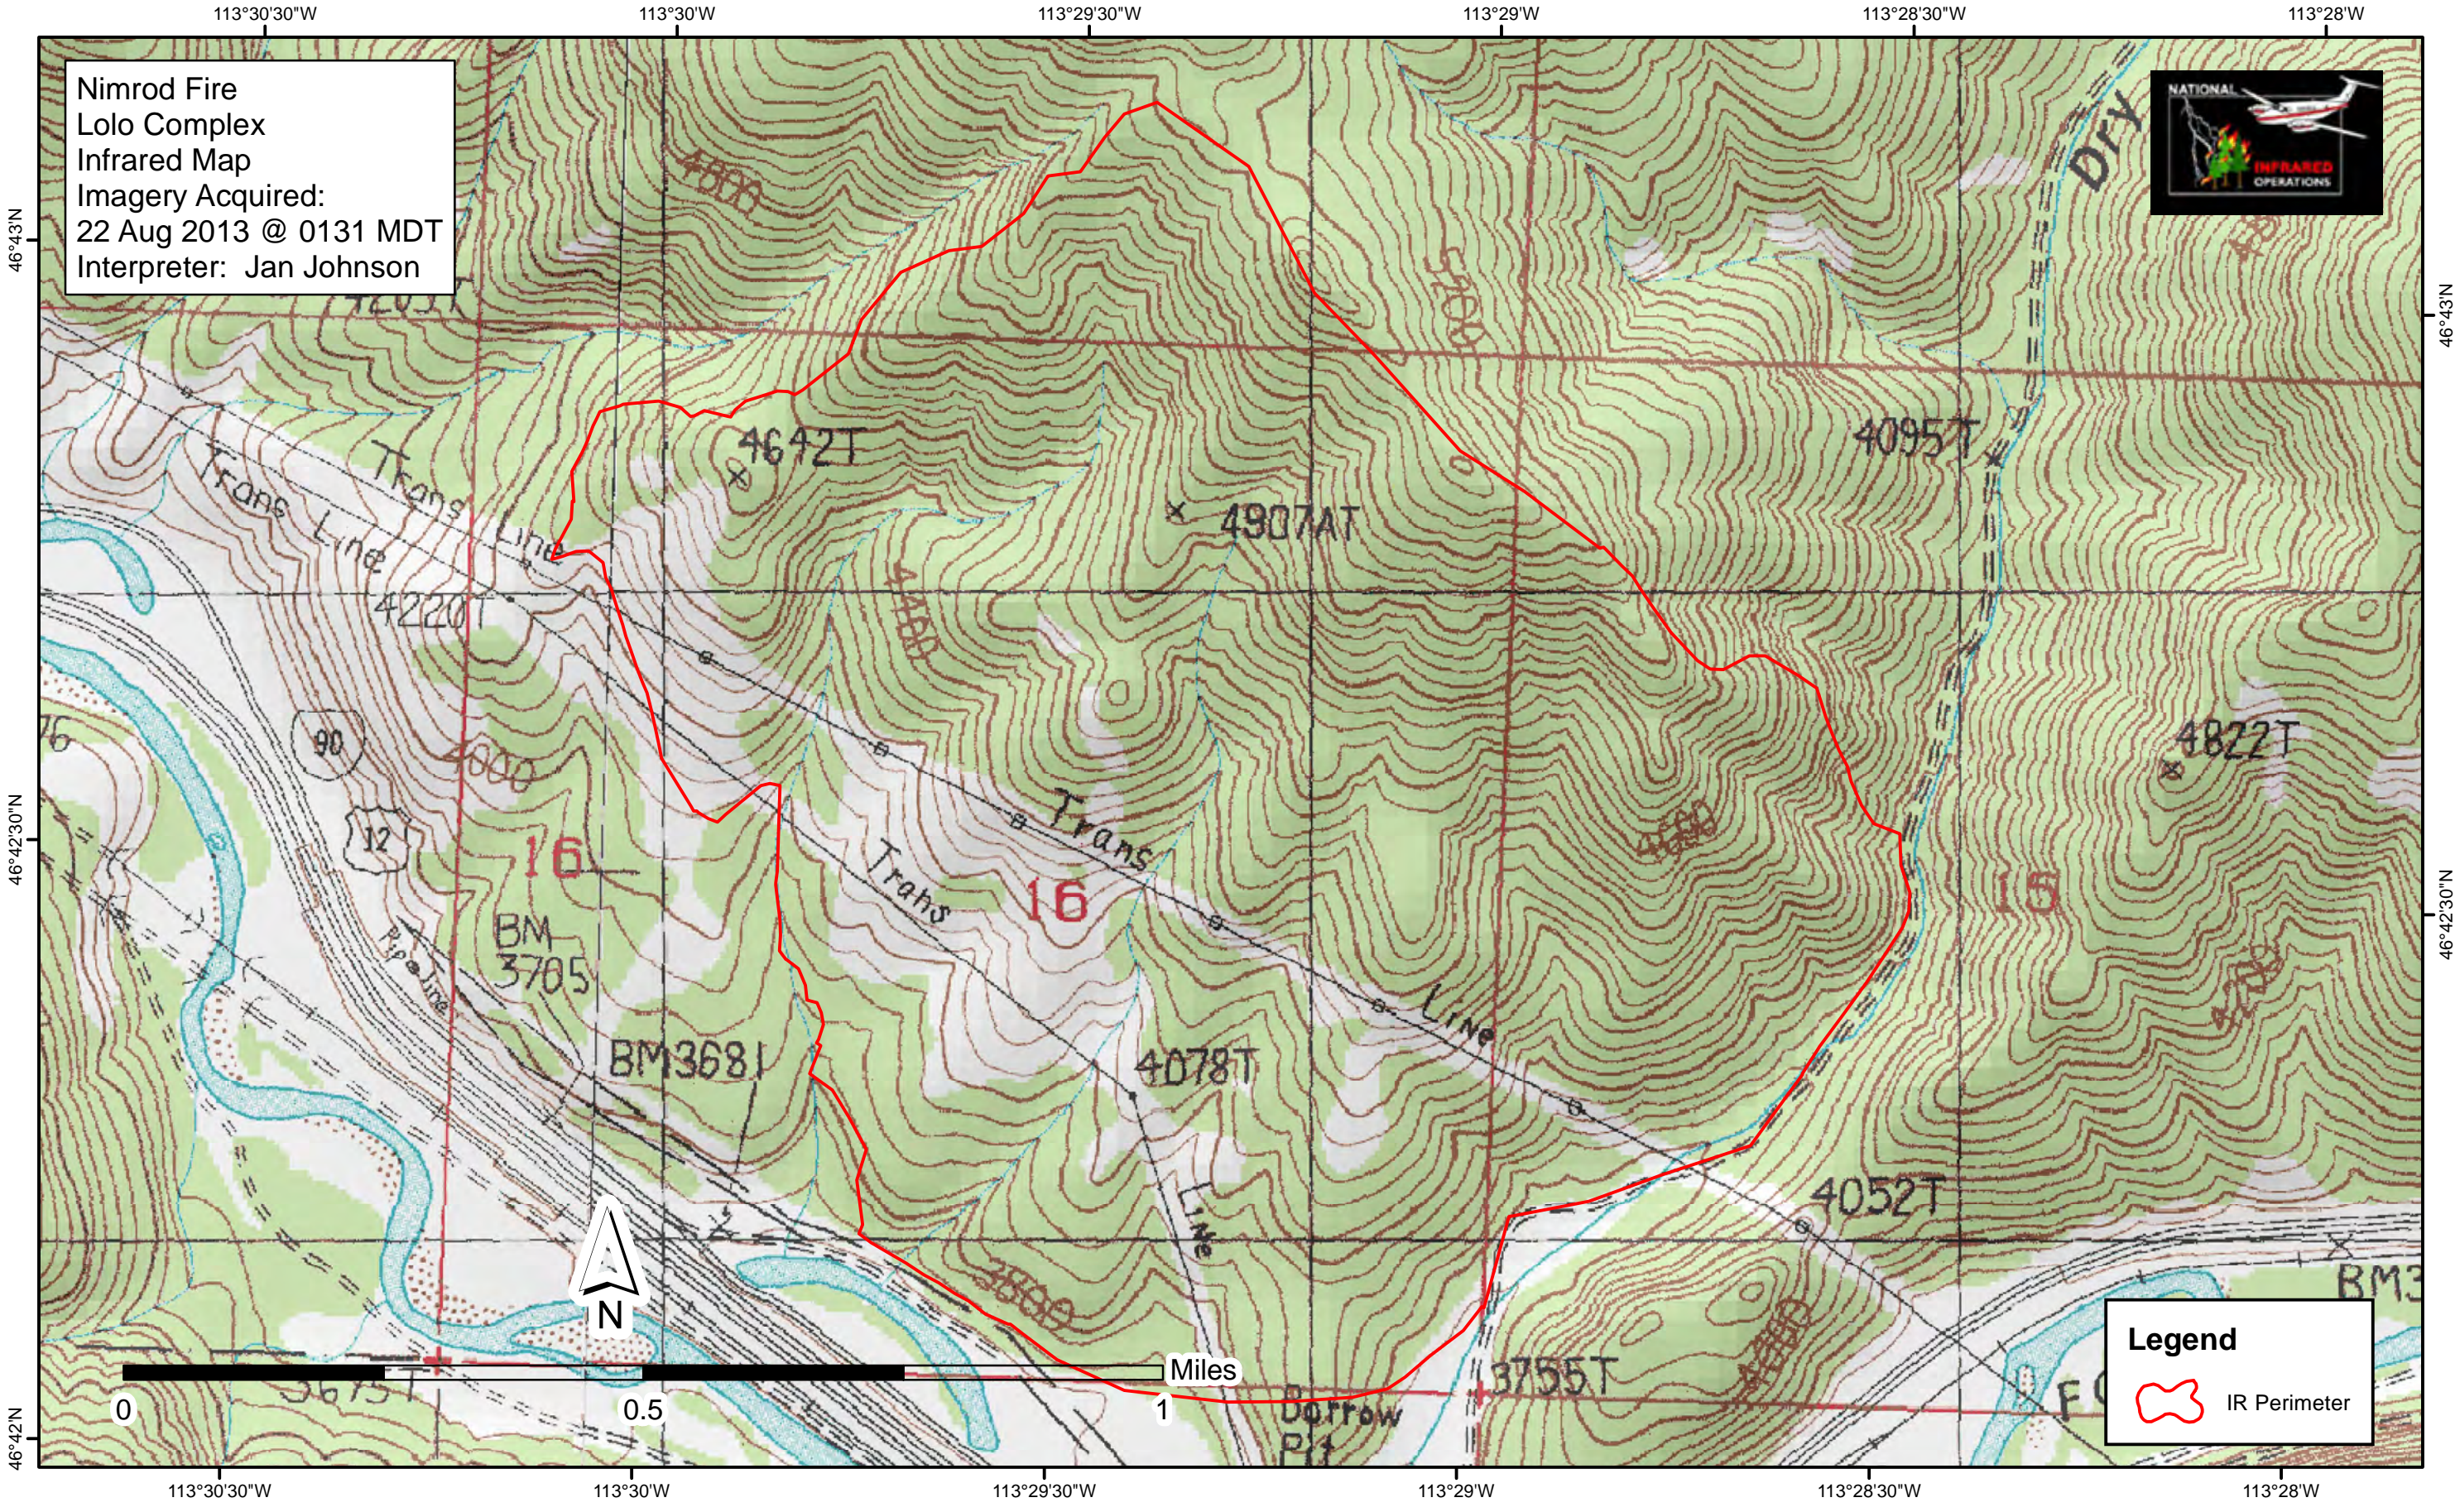

Nimrod Fire
Lolo Complex
Infrared Map
Imagery Acquired:
22 Aug 2013 @ 0131 MDT
Interpreter: Jan Johnson

Legend

-  IR Perimeter