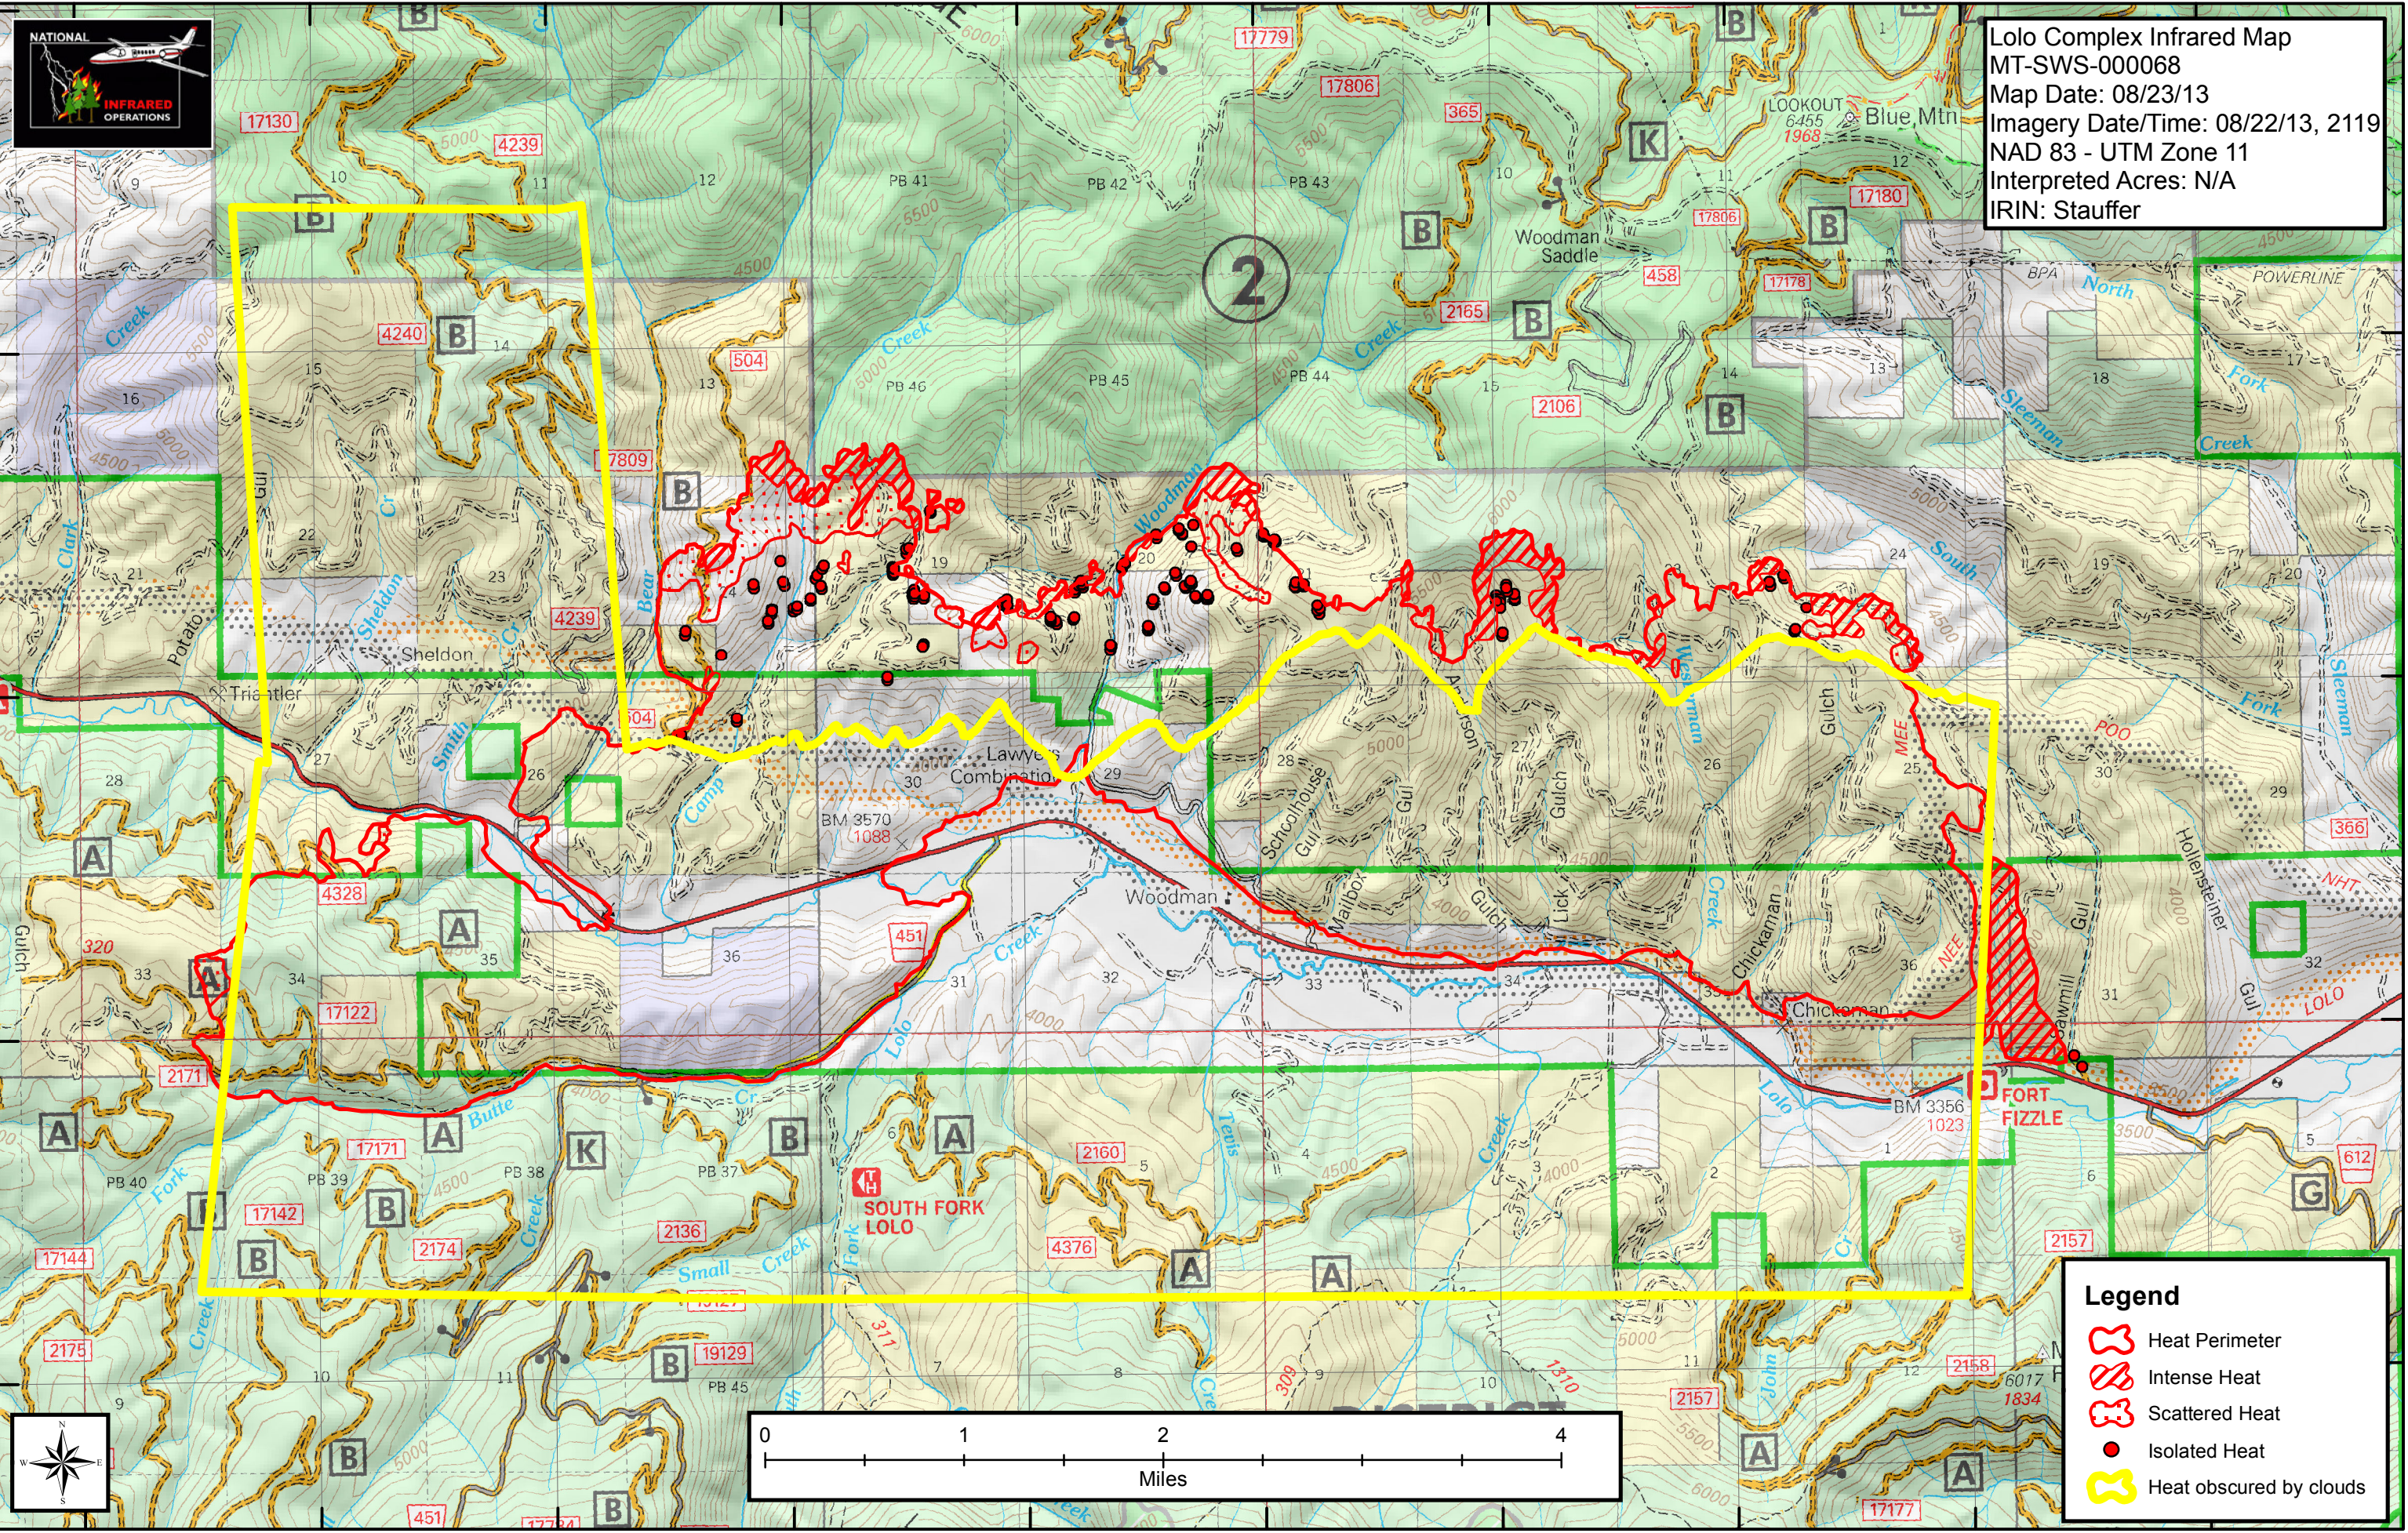

46°49'30"N
46°48'0"N
46°46'30"N
46°45'0"N
46°43'30"N

Lolo Complex Infrared Map
MT-SWS-000068
Map Date: 08/23/13
Imagery Date/Time: 08/22/13, 2119
NAD 83 - UTM Zone 11
Interpreted Acres: N/A
IRIN: Stauffer

Legend

- Heat Perimeter
- Intense Heat
- Scattered Heat
- Isolated Heat
- Heat obscured by clouds

114°22'30"W 114°21'0"W 114°19'30"W 114°18'0"W 114°16'30"W 114°15'0"W 114°13'30"W 114°12'0"W 114°10'30"W 114°9'0"W