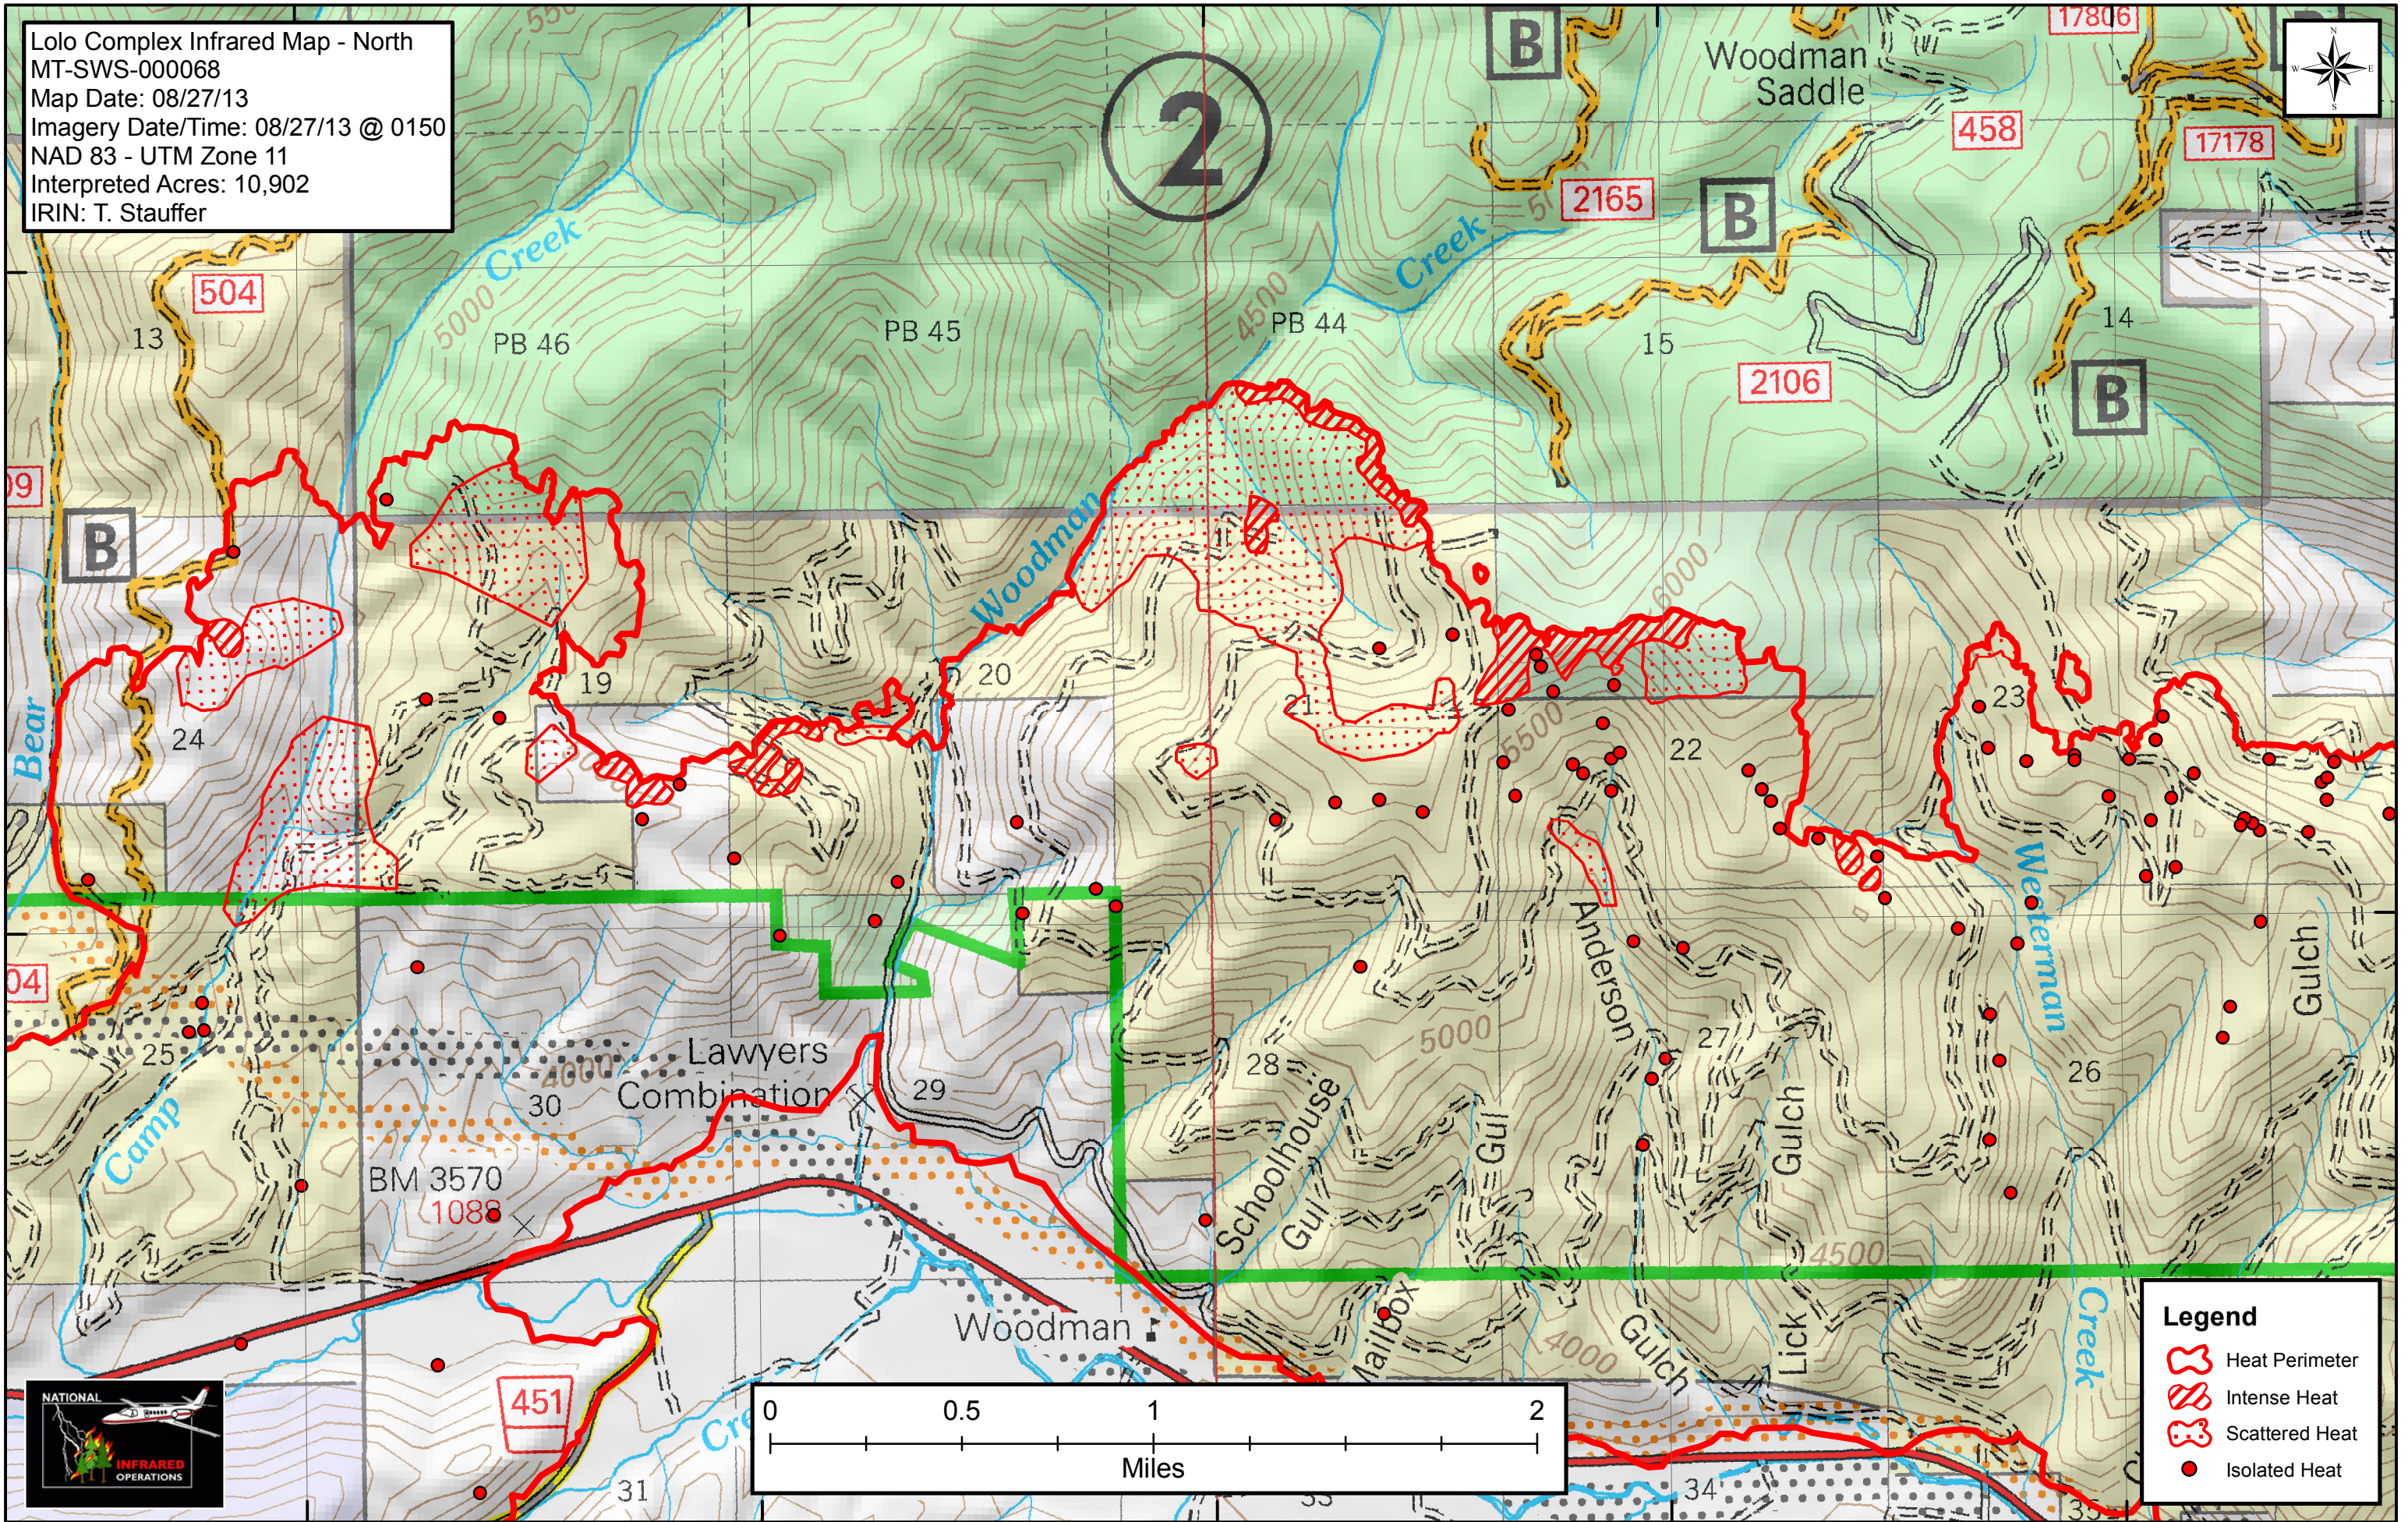

Lolo Complex Infrared Map - North
 MT-SWS-000068
 Map Date: 08/27/13
 Imagery Date/Time: 08/27/13 @ 0150
 NAD 83 - UTM Zone 11
 Interpreted Acres: 10,902
 IRIN: T. Stauffer

2

46°48'0"N

46°46'30"N

Legend

- Heat Perimeter
- Intense Heat
- Scattered Heat
- Isolated Heat

114°18'0"W

114°16'30"W

114°15'0"W

114°13'30"W

114°12'0"W