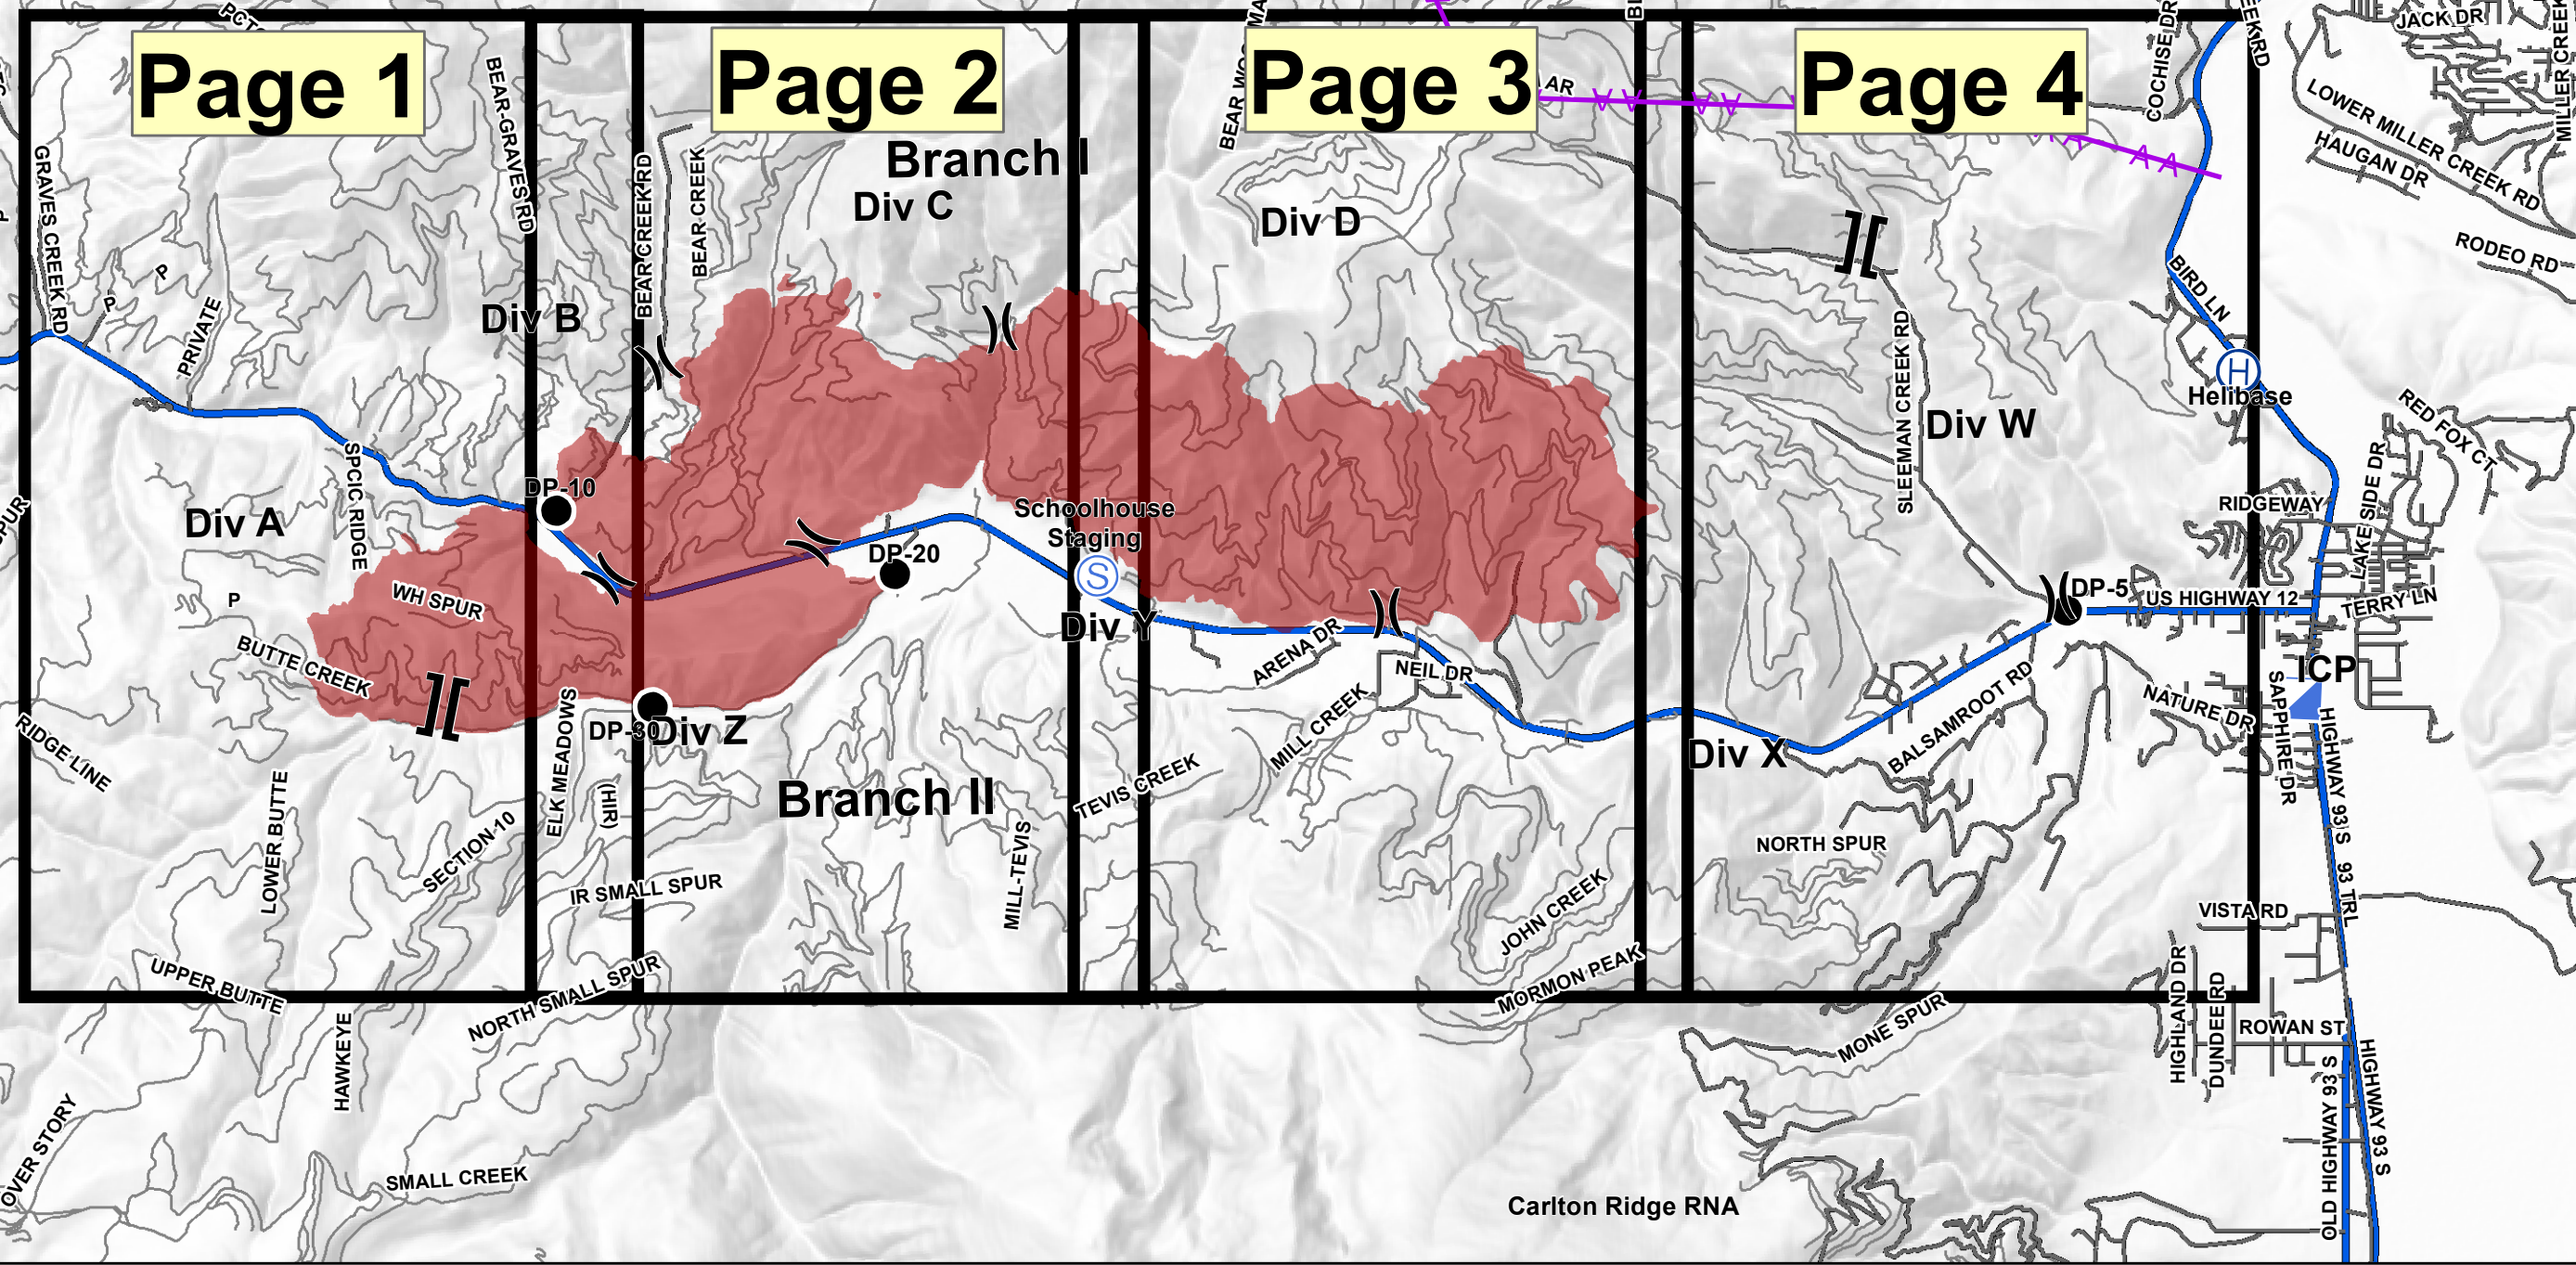

- Fire Perimeter
- ICP
- Division Break
- Branch Break
- Drop Point
- Repeater Site
- Helibase
- Staging Area
- Powerlines
- Trails

Lolo Creek Complex
MT-SWS-000068
IAP Index
August 22, 2013

Page 1

Page 2

Page 3

Page 4

Carlton Ridge RNA