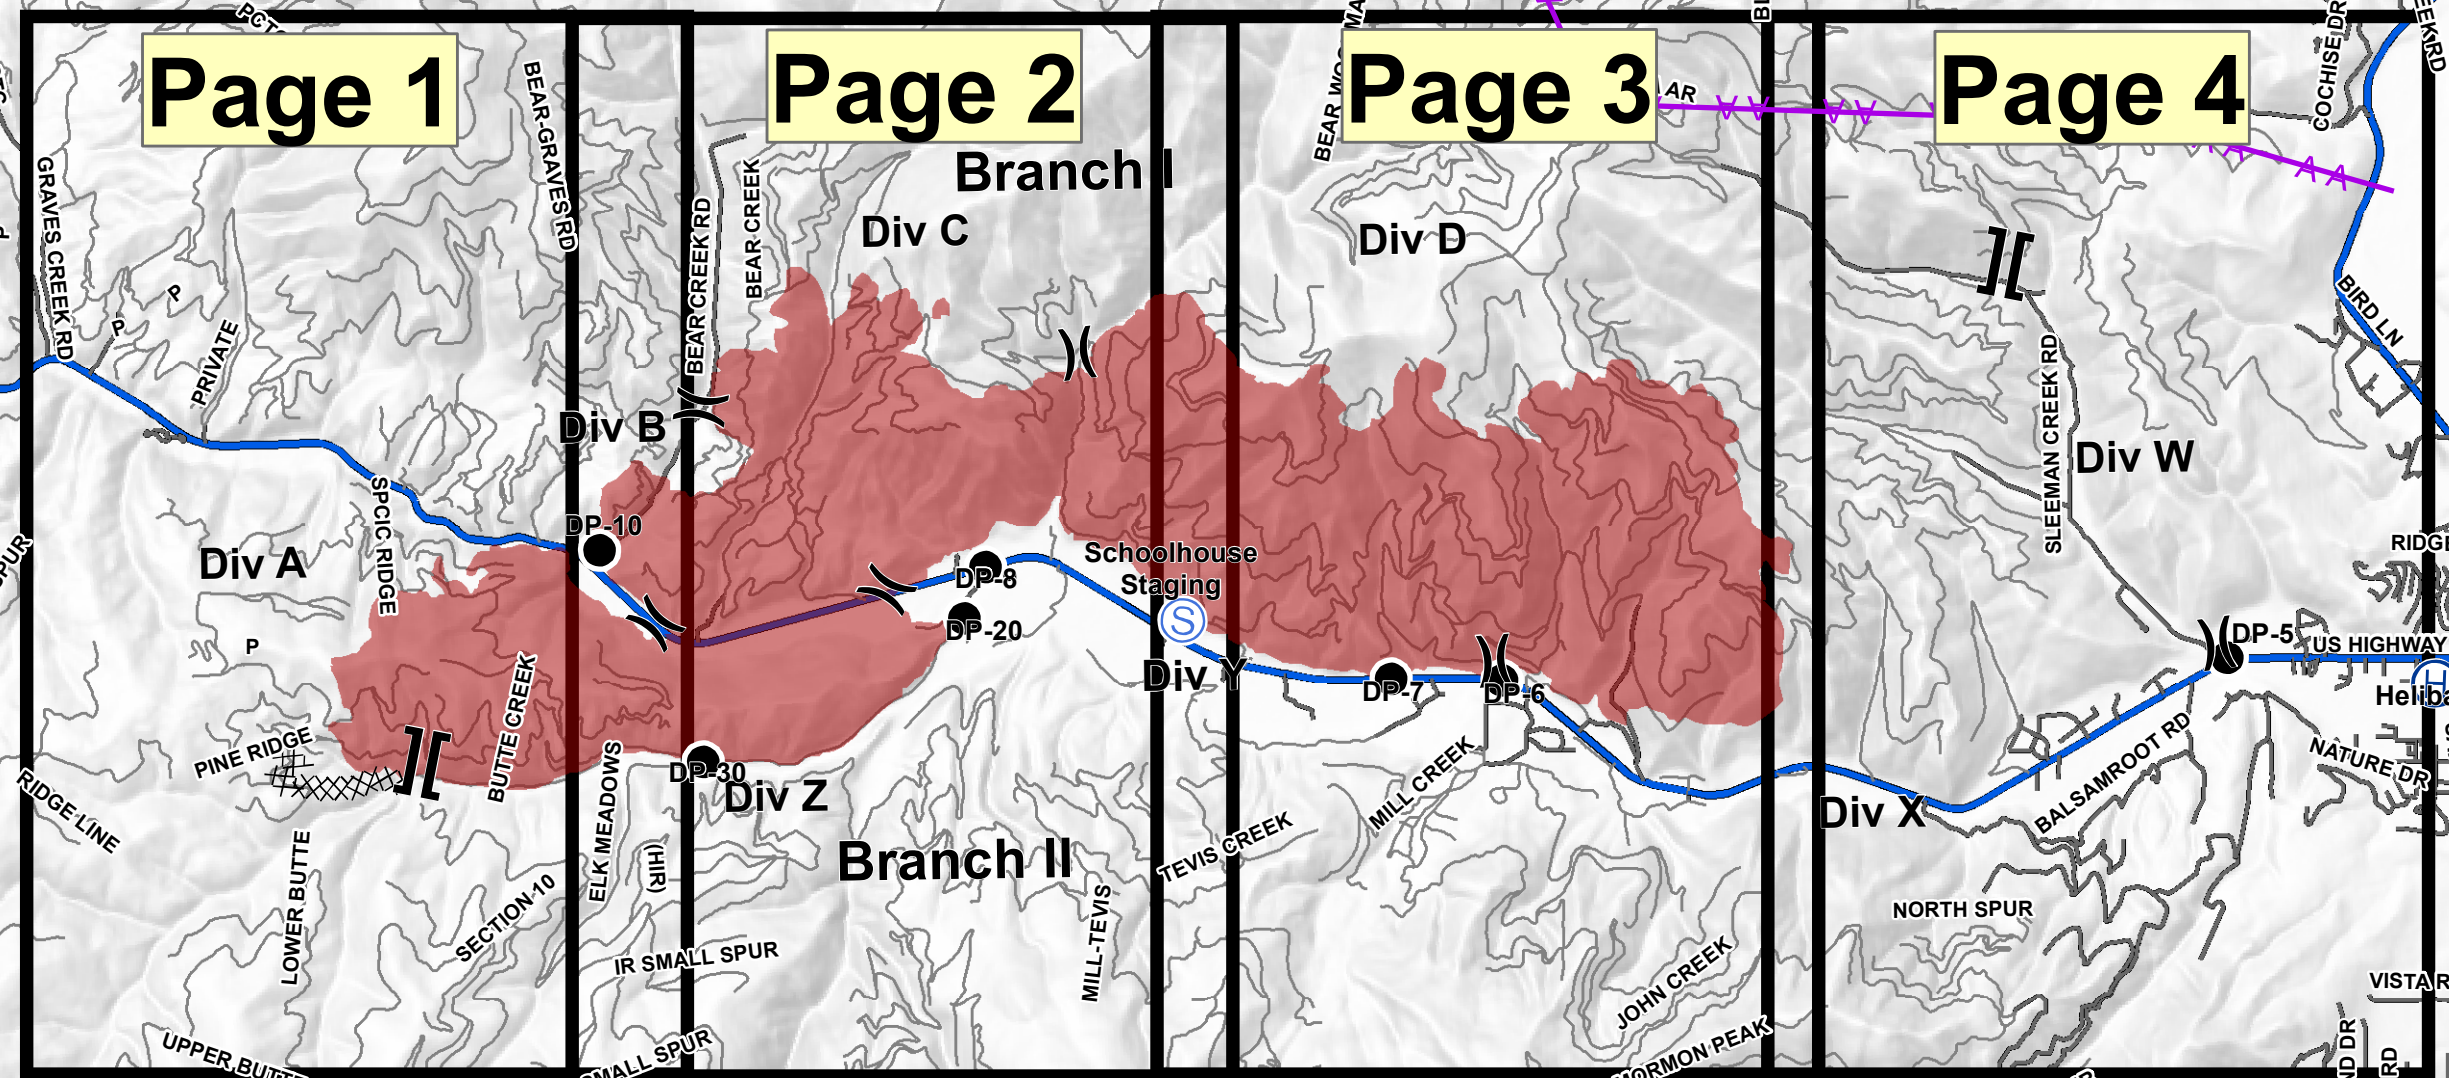

- Fire Perimeter
- ICP
- Division Break
- Branch Break
- Dozer Line
- Drop Point
- Repeater Site
- Helibase
- Staging Area
- Powerlines
- Trails

Lolo Creek Complex  
MT-SWS-000068  
**IAP Index**  
August 23, 2013

**Page 1**

**Page 2**

**Page 3**

**Page 4**

Carlton Ridge RNA