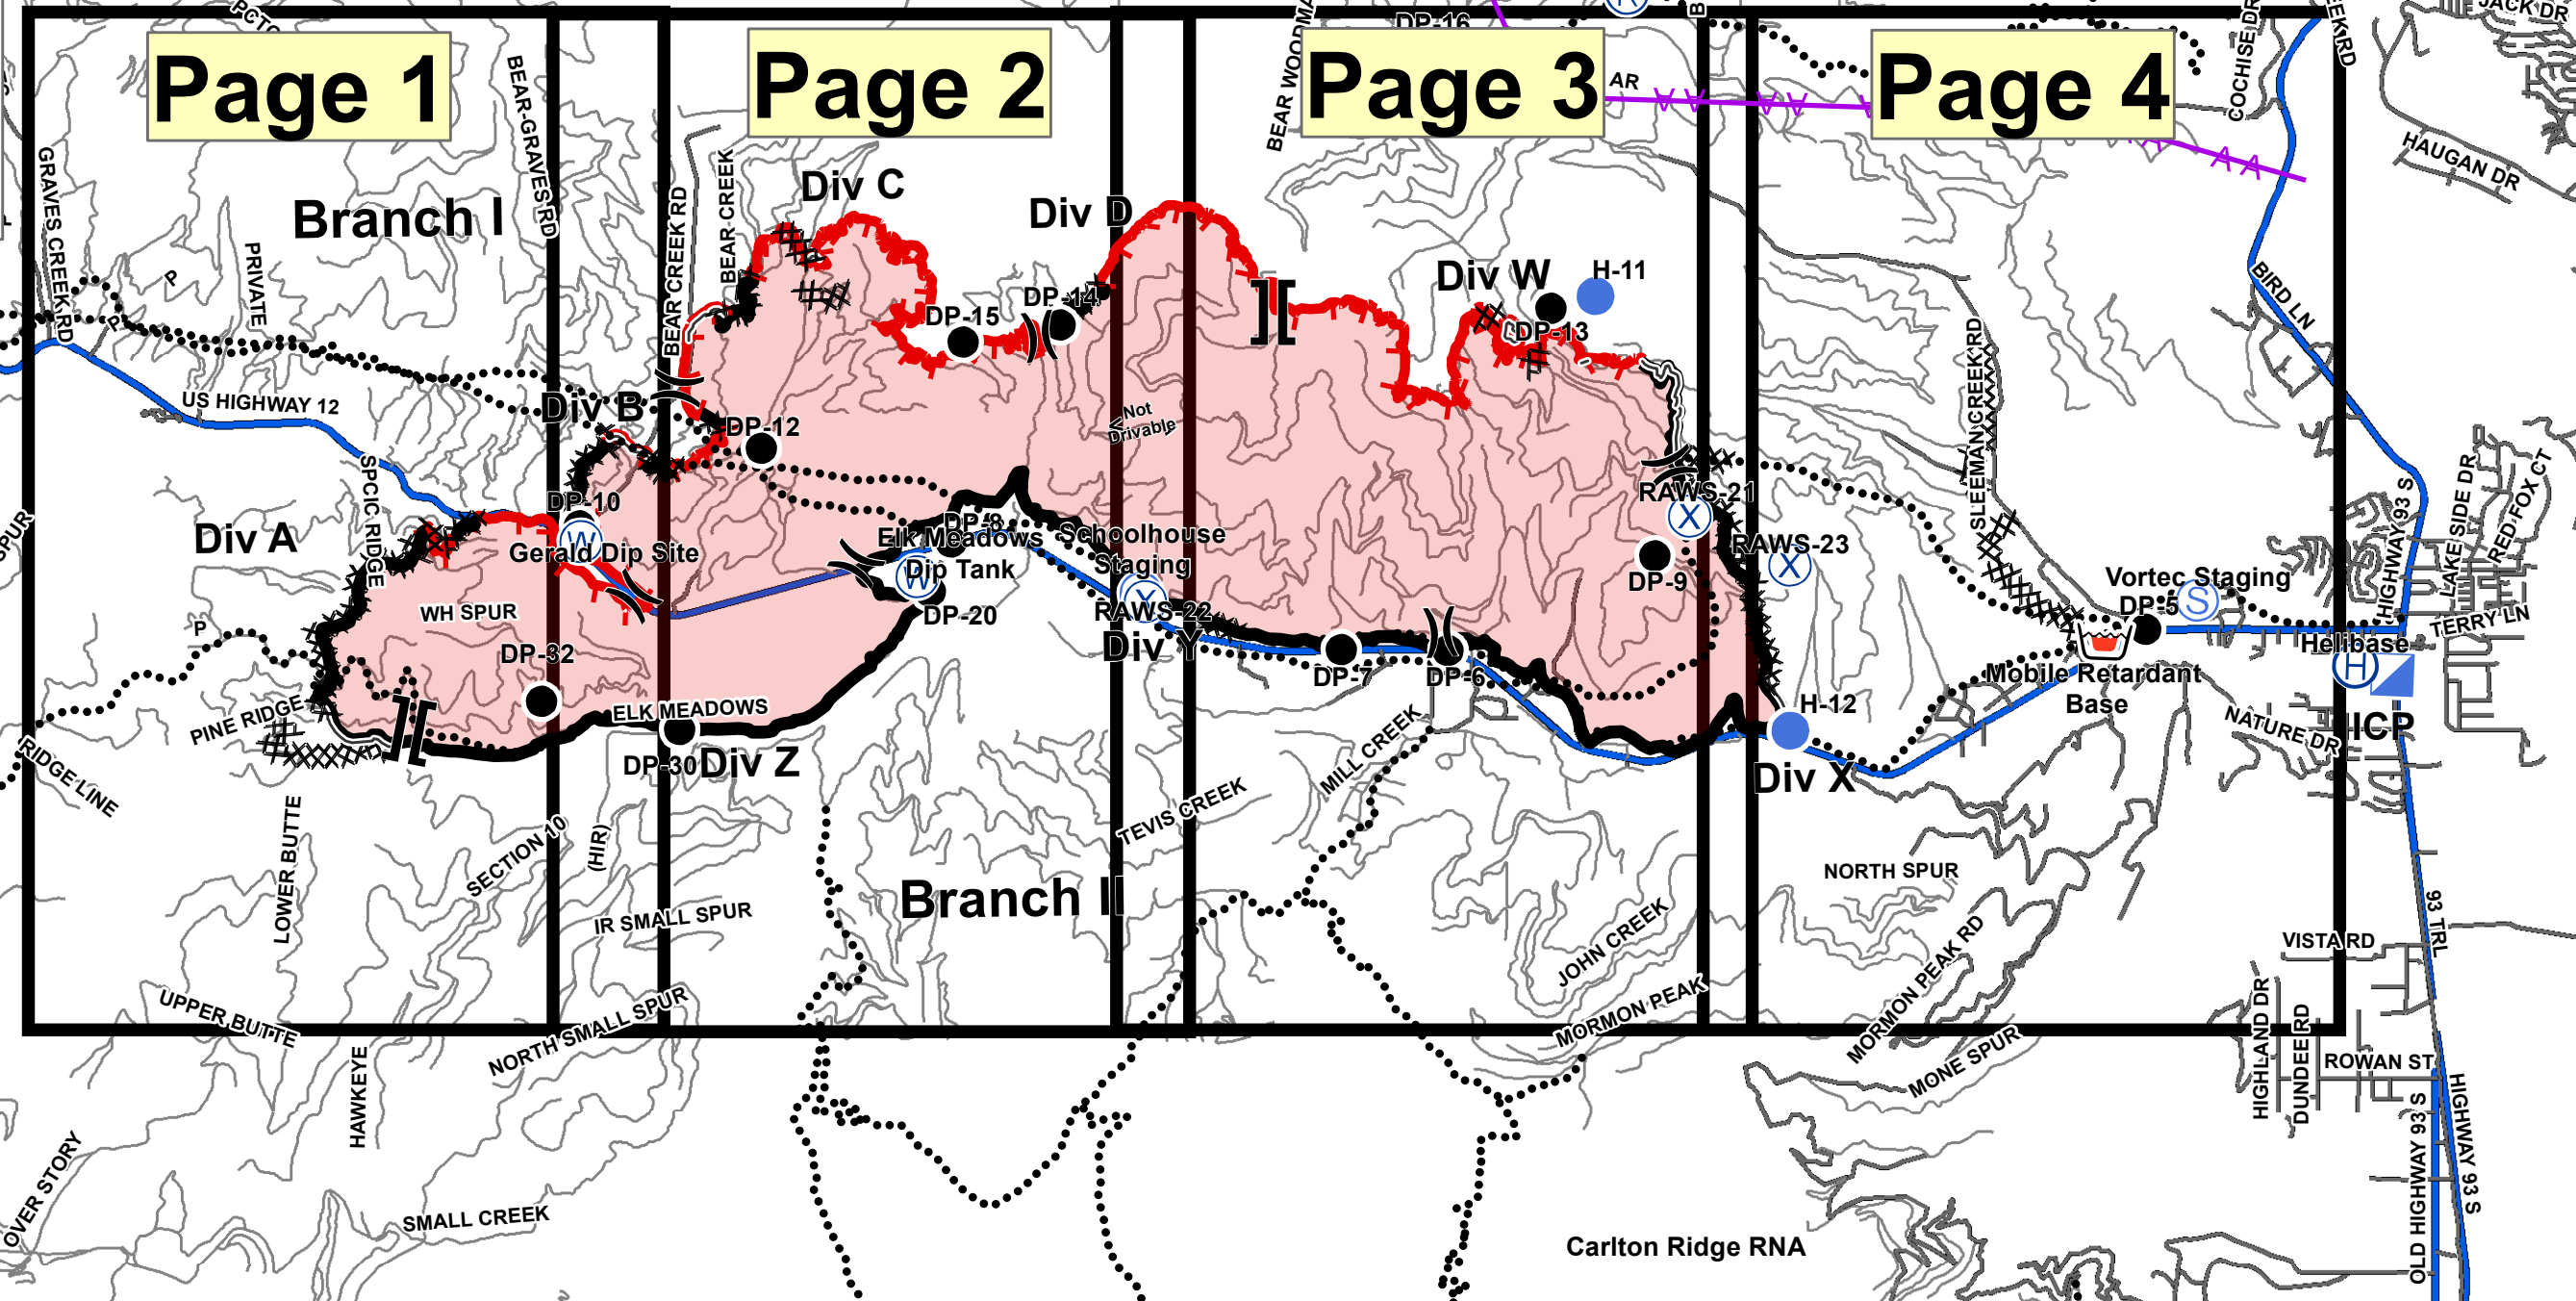

- Fire Perimeter
- ICP
- Division Break
- Branch Break
- Dozer Line
- Hand Line
- Controlled Line
- Uncontrolled Line
- Drop Point
- Repeater Site
- Helispot
- Helibase
- Staging Area
- Weather Station
- Retardant Plant
- Powerlines
- Trails

Lolo Creek Complex
MT-SWS-00068
IAP Index
August 26, 2013

Page 1

Page 2

Page 3

Page 4

Carlton Ridge RNA