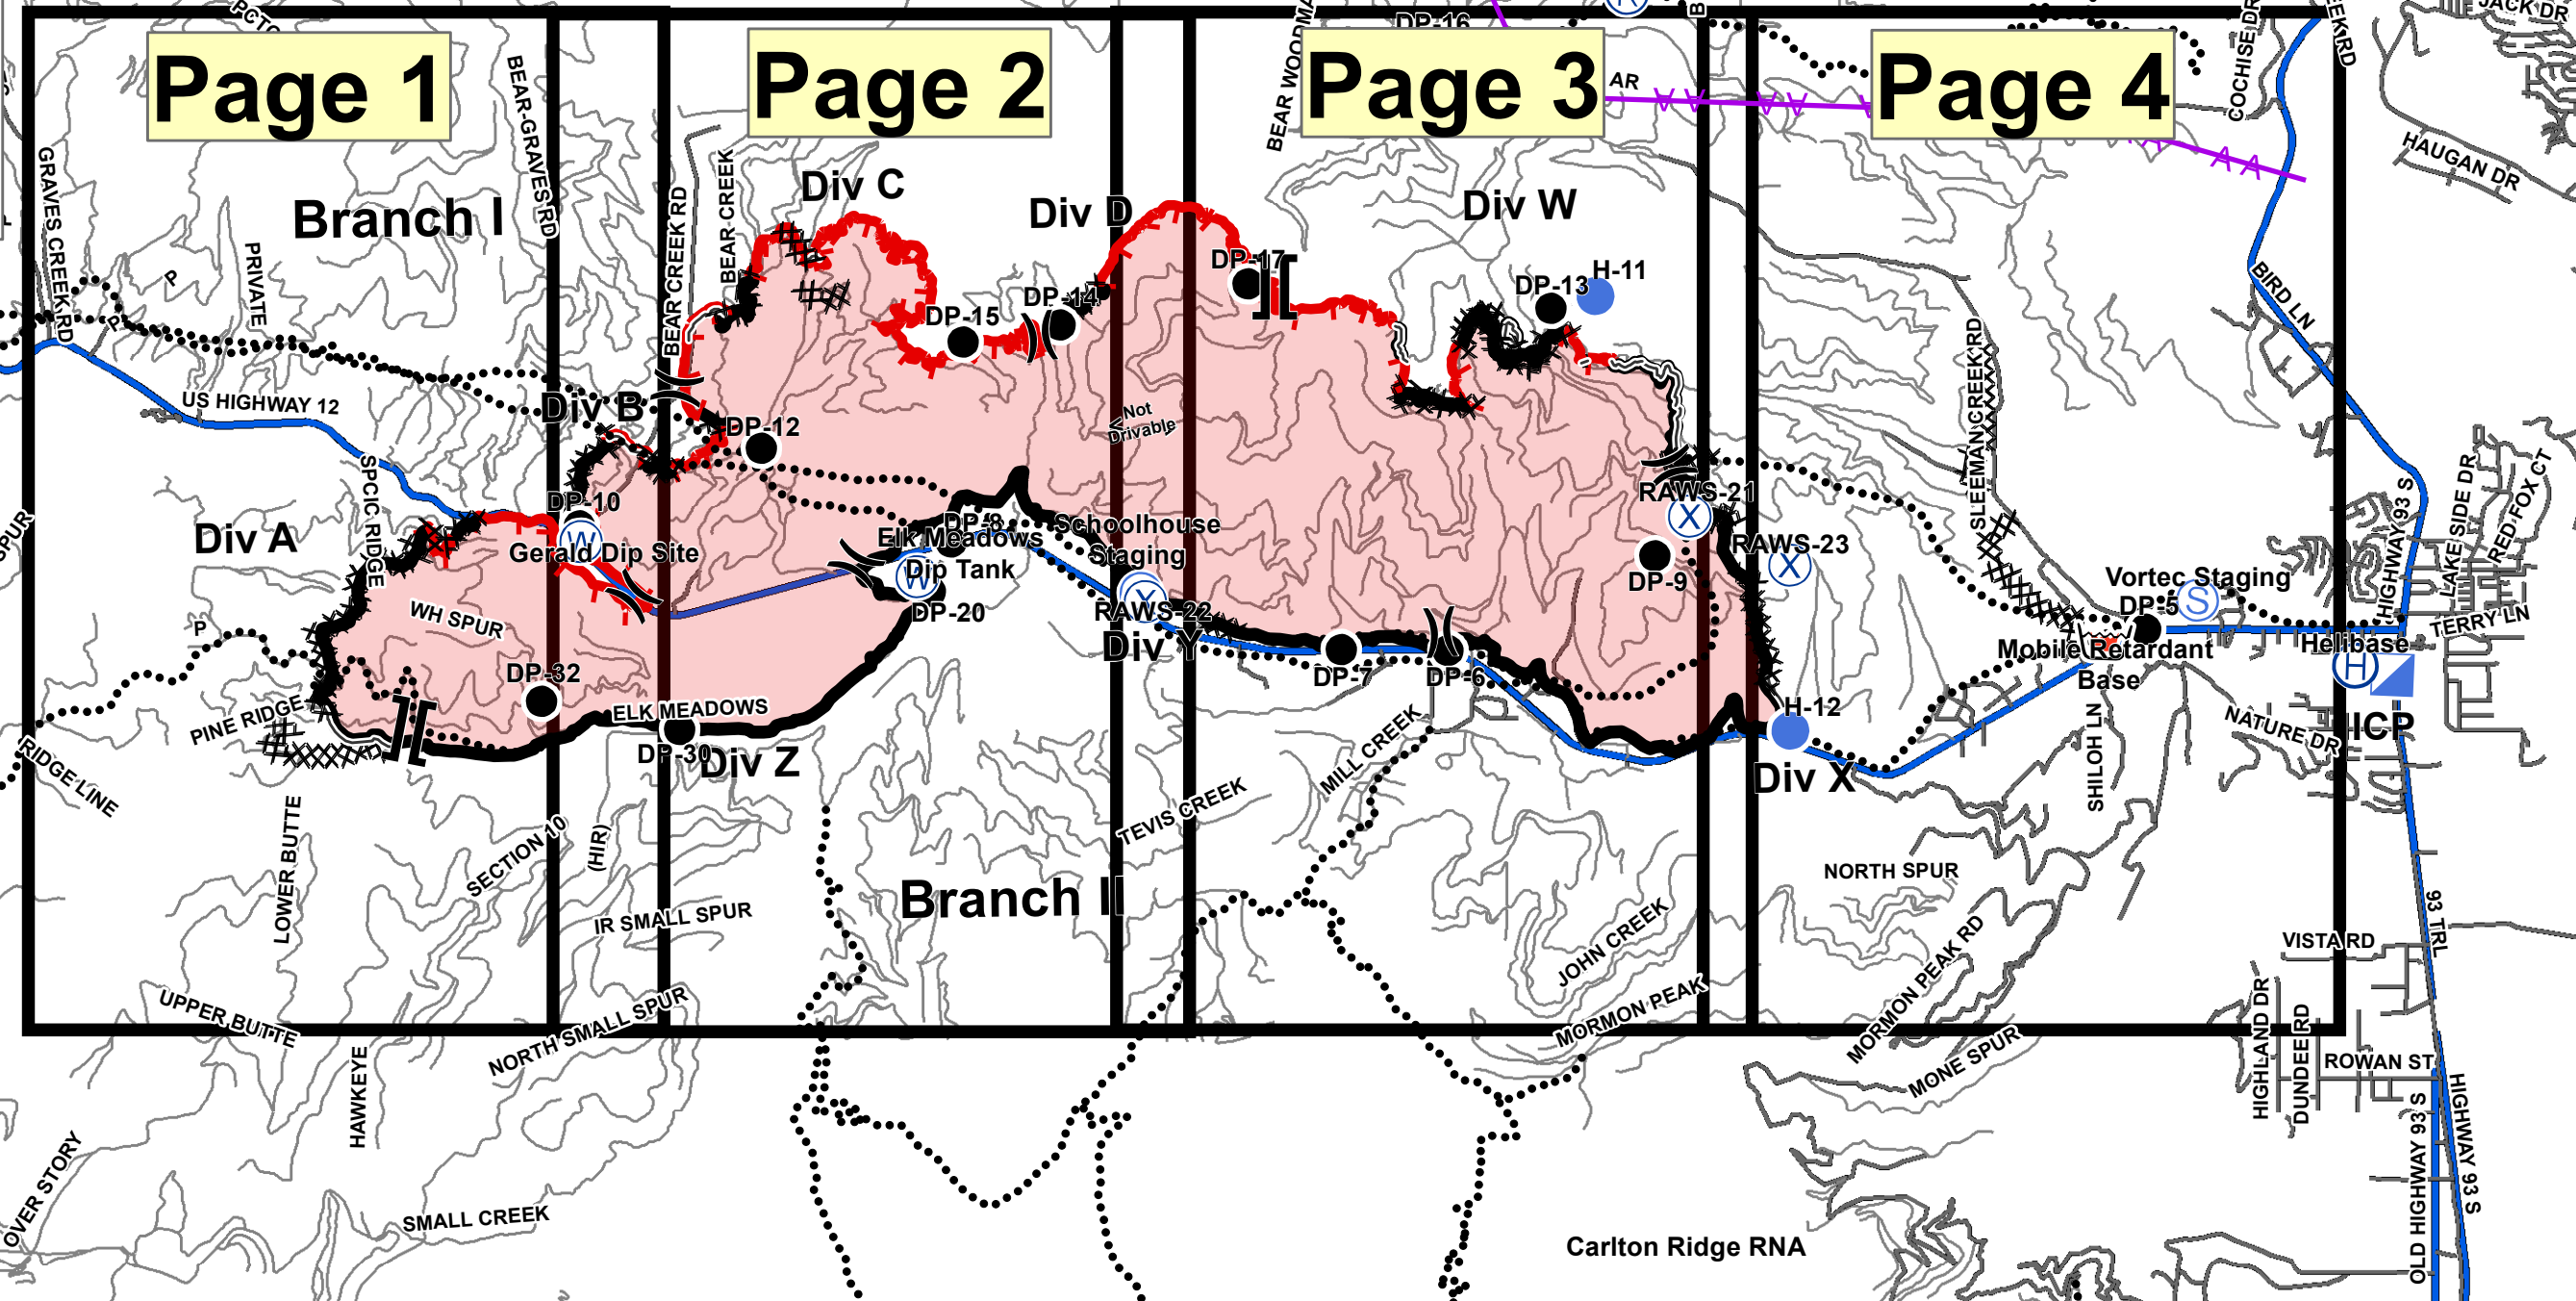

- Fire Perimeter
- ICP
- Division Break
- Branch Break
- Dozer Line
- Hand Line
- Controlled Line
- Uncontrolled Line
- Drop Point
- Repeater Site
- Helispot
- Helibase
- Staging Area
- Weather Station
- Retardant Plant
- Powerlines
- Trails

Lolo Creek Complex
MT-SWS-00068
IAP Index
August 27, 2013

Page 1

Page 2

Page 3

Page 4

Carlton Ridge RNA