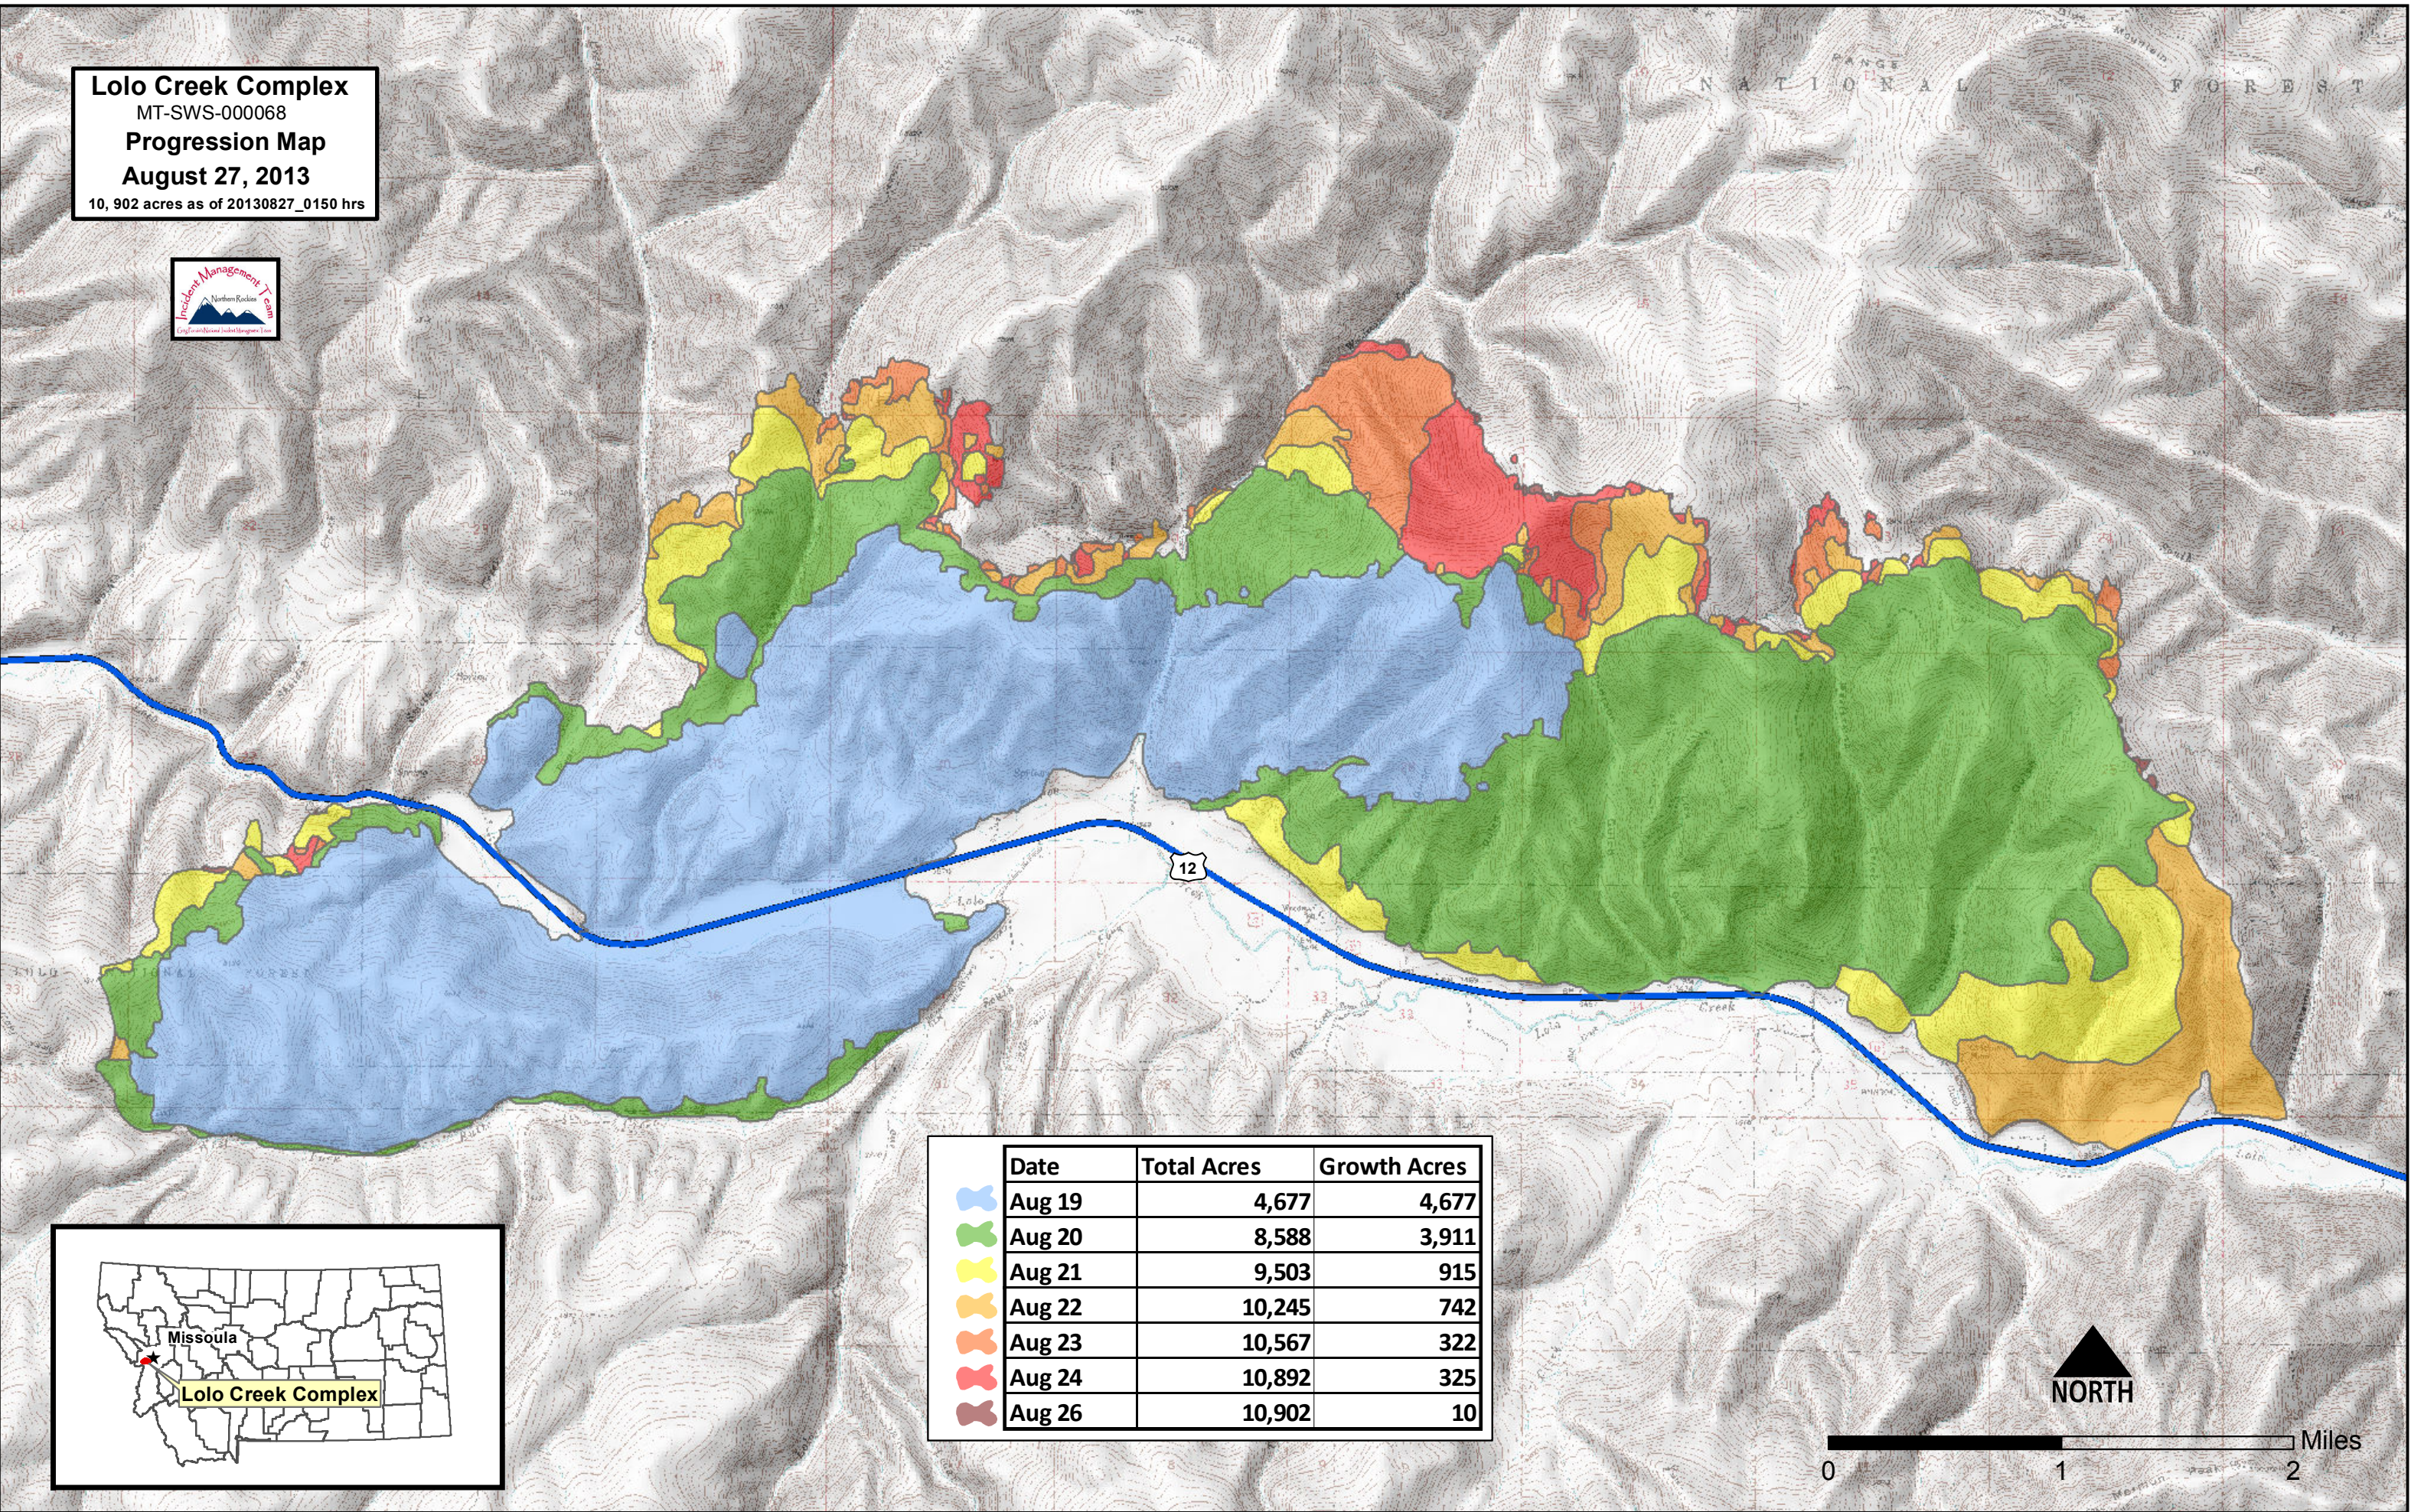

**Lolo Creek Complex**  
 MT-SWS-000068  
**Progression Map**  
**August 27, 2013**  
 10, 902 acres as of 20130827\_0150 hrs

RANGE NATIONAL FOREST

Date	Total Acres	Growth Acres
Aug 19	4,677	4,677
Aug 20	8,588	3,911
Aug 21	9,503	915
Aug 22	10,245	742
Aug 23	10,567	322
Aug 24	10,892	325
Aug 26	10,902	10