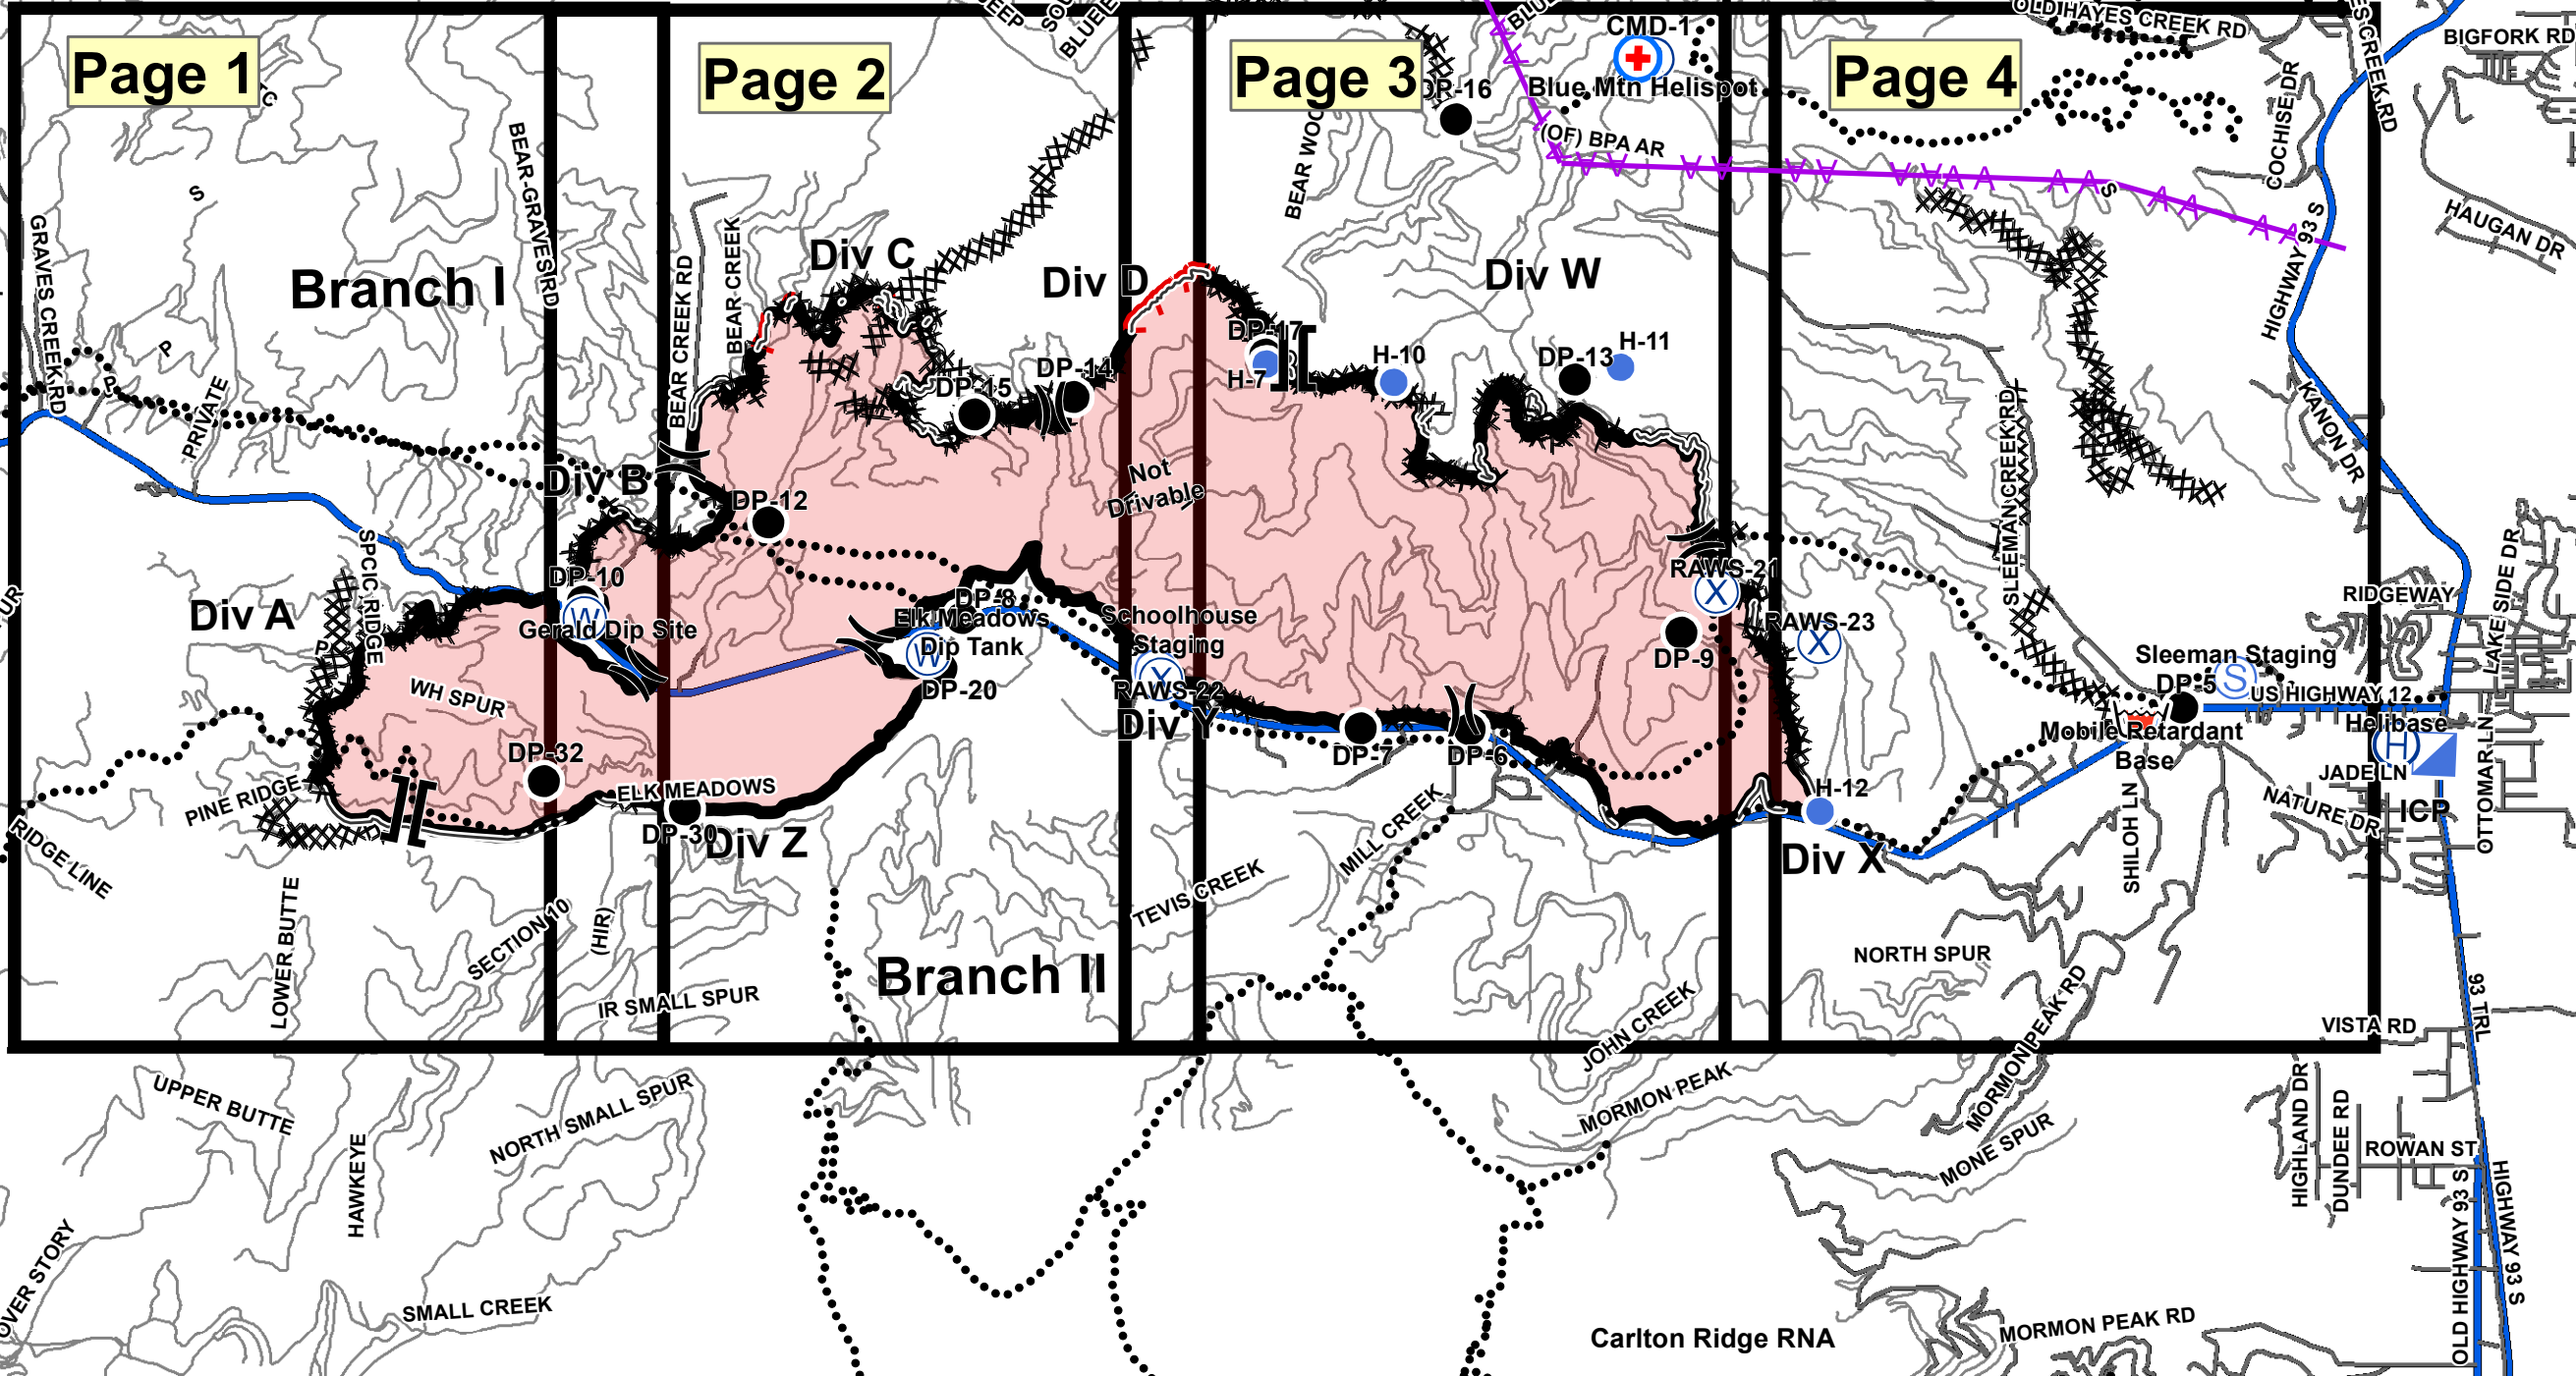

- Fire Perimeter
- ICP
- Division Break
- Branch Break
- Dozer Line
- Hand Line
- Controlled Line
- Uncontrolled Line
- Drop Point
- Repeater Site
- Helispot
- Helibase
- Staging Area
- Weather Station
- MediVac
- Retardant Plant
- Powerlines
- Trails

Lolo Creek Complex  
MT-SWS-000068  
**IAP Index**  
August 31, 2013

Carlton Ridge RNA