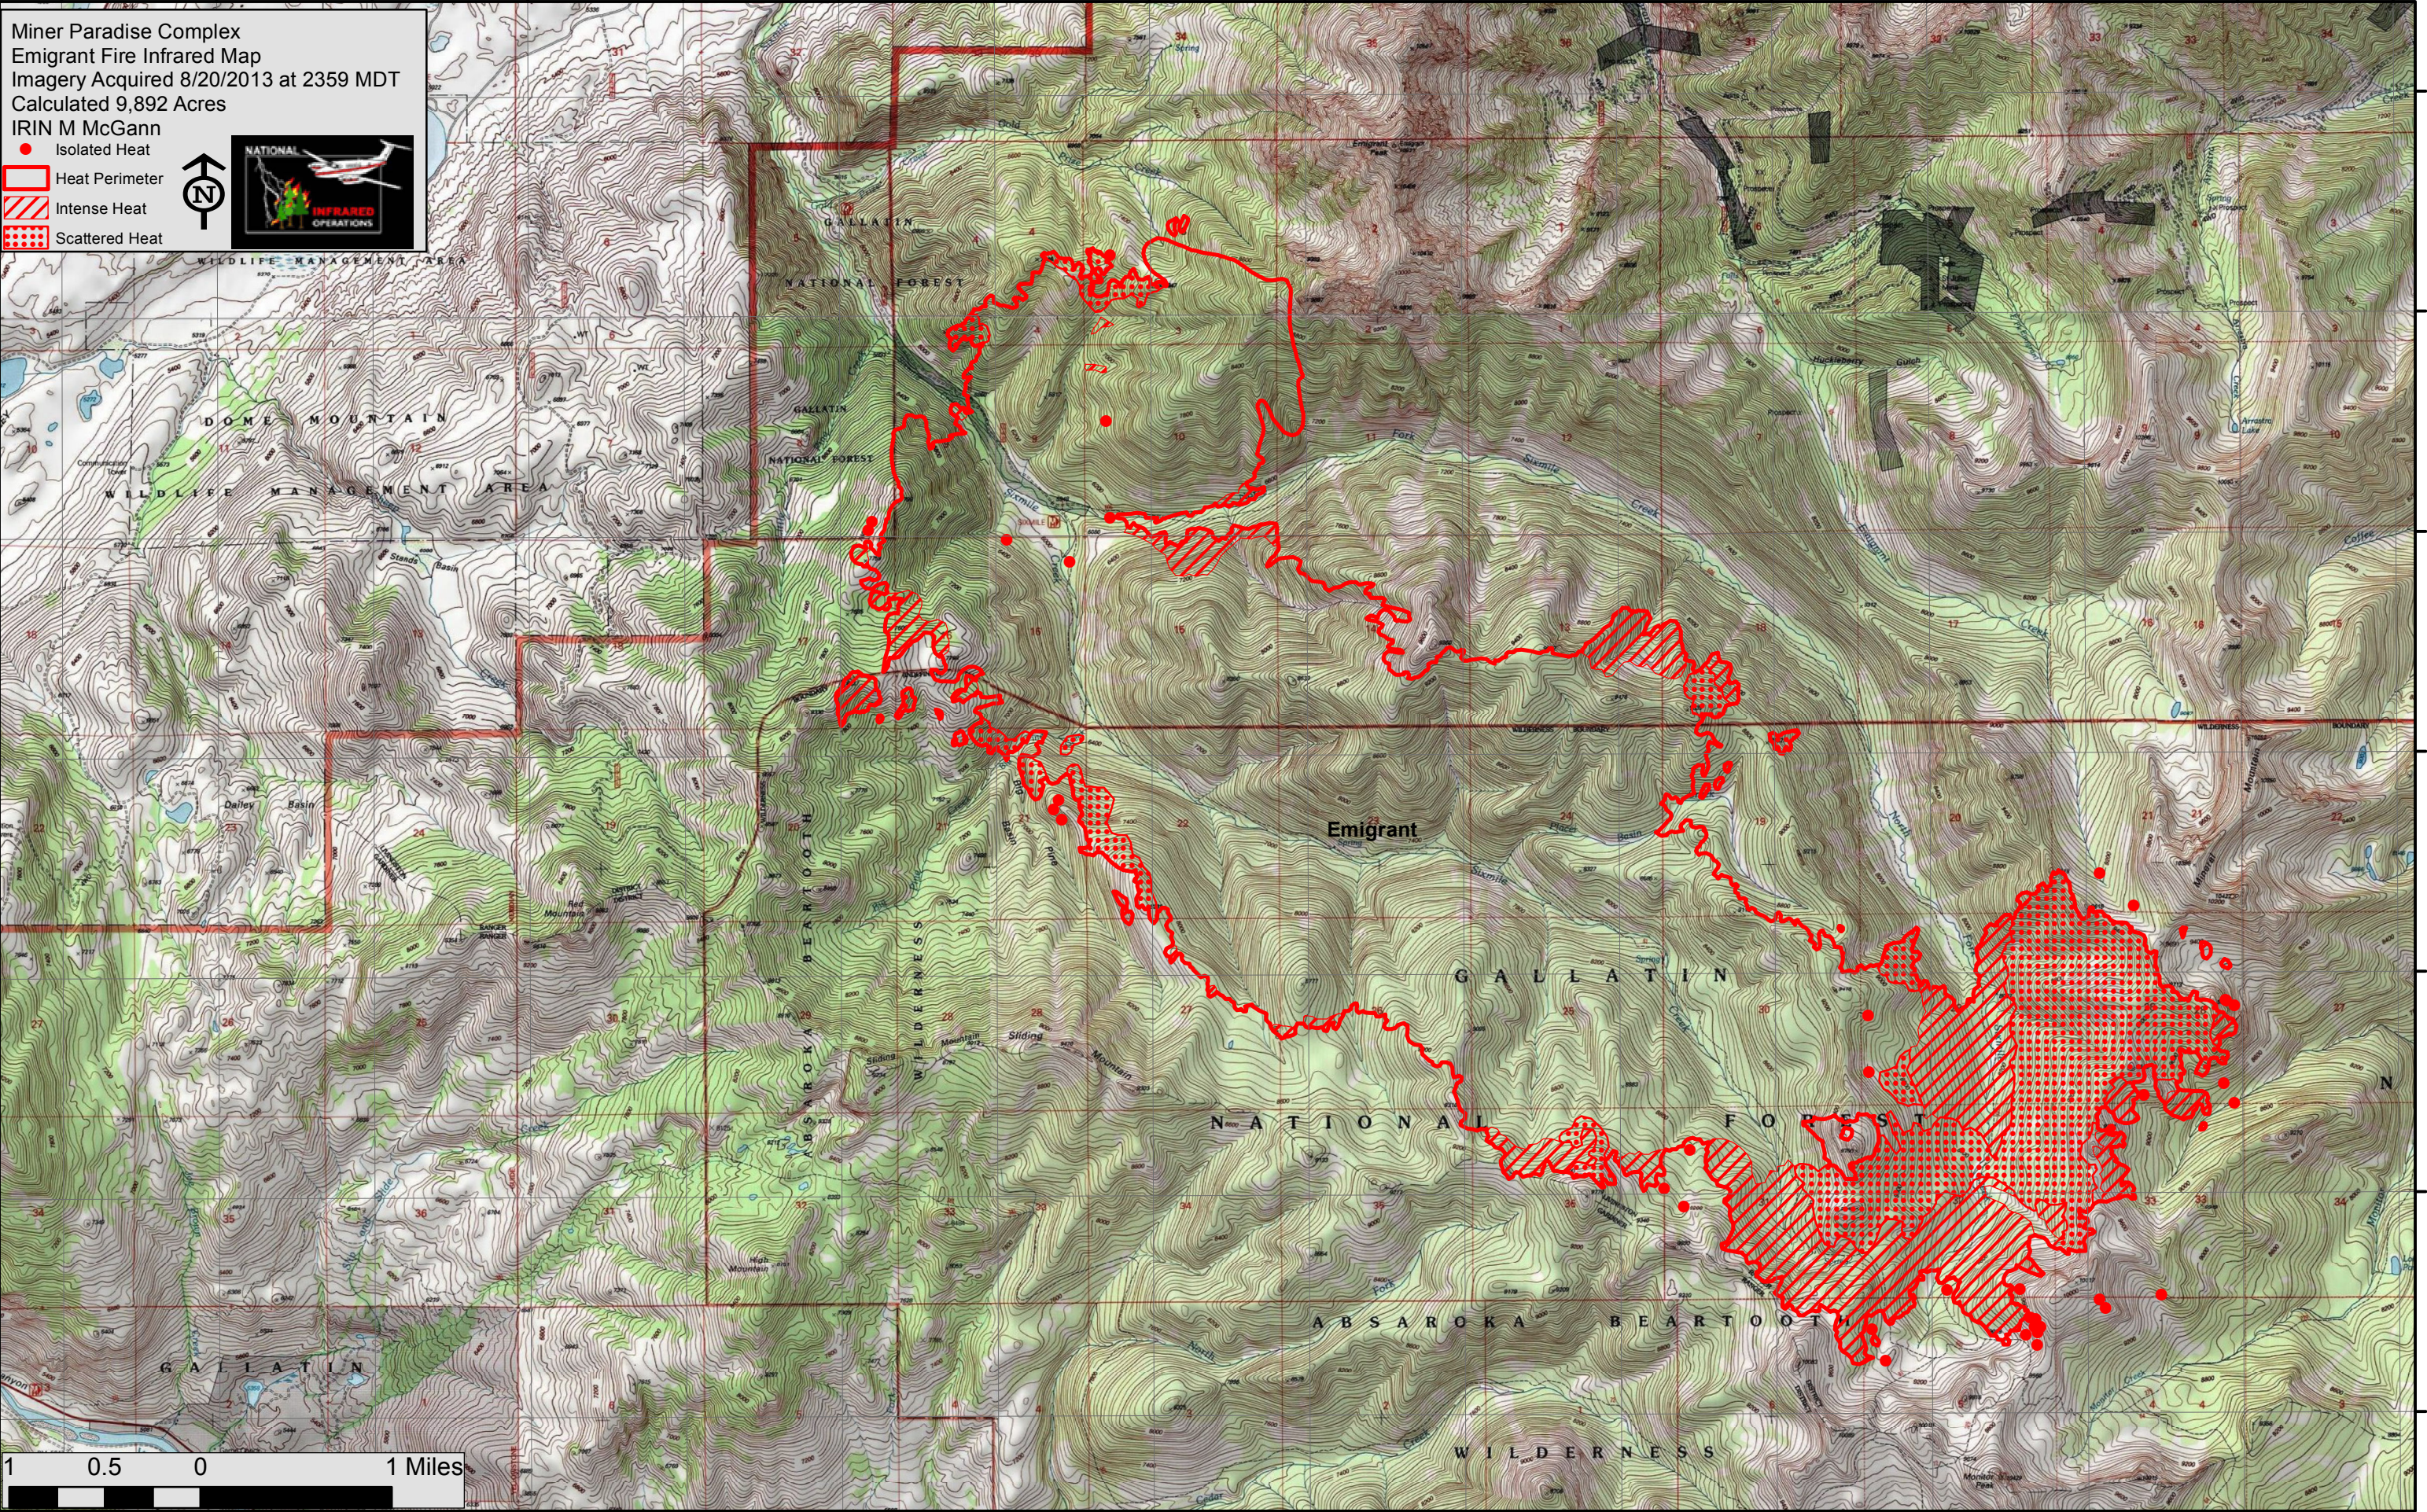

110°51'0"W 110°50'0"W 110°49'0"W 110°48'0"W 110°47'0"W 110°46'0"W 110°45'0"W 110°44'0"W 110°43'0"W 110°42'0"W 110°41'0"W 110°40'0"W 110°39'0"W 110°38'0"W 110°37'0"W 110°36'0"W

**Miner Paradise Complex
Emigrant Fire Infrared Map**
Imagery Acquired 8/20/2013 at 2359 MDT
Calculated 9,892 Acres
IRIN M McGann

- Isolated Heat
- ▭ Heat Perimeter
- ▨ Intense Heat
- ▣ Scattered Heat

45°16'0"N
45°15'0"N
45°14'0"N
45°13'0"N
45°12'0"N
45°11'0"N
45°10'0"N

45°16'0"N
45°15'0"N
45°14'0"N
45°13'0"N
45°12'0"N
45°11'0"N
45°10'0"N

110°51'0"W 110°50'0"W 110°49'0"W 110°48'0"W 110°47'0"W 110°46'0"W 110°45'0"W 110°44'0"W 110°43'0"W 110°42'0"W 110°41'0"W 110°40'0"W 110°39'0"W 110°38'0"W 110°37'0"W 110°36'0"W