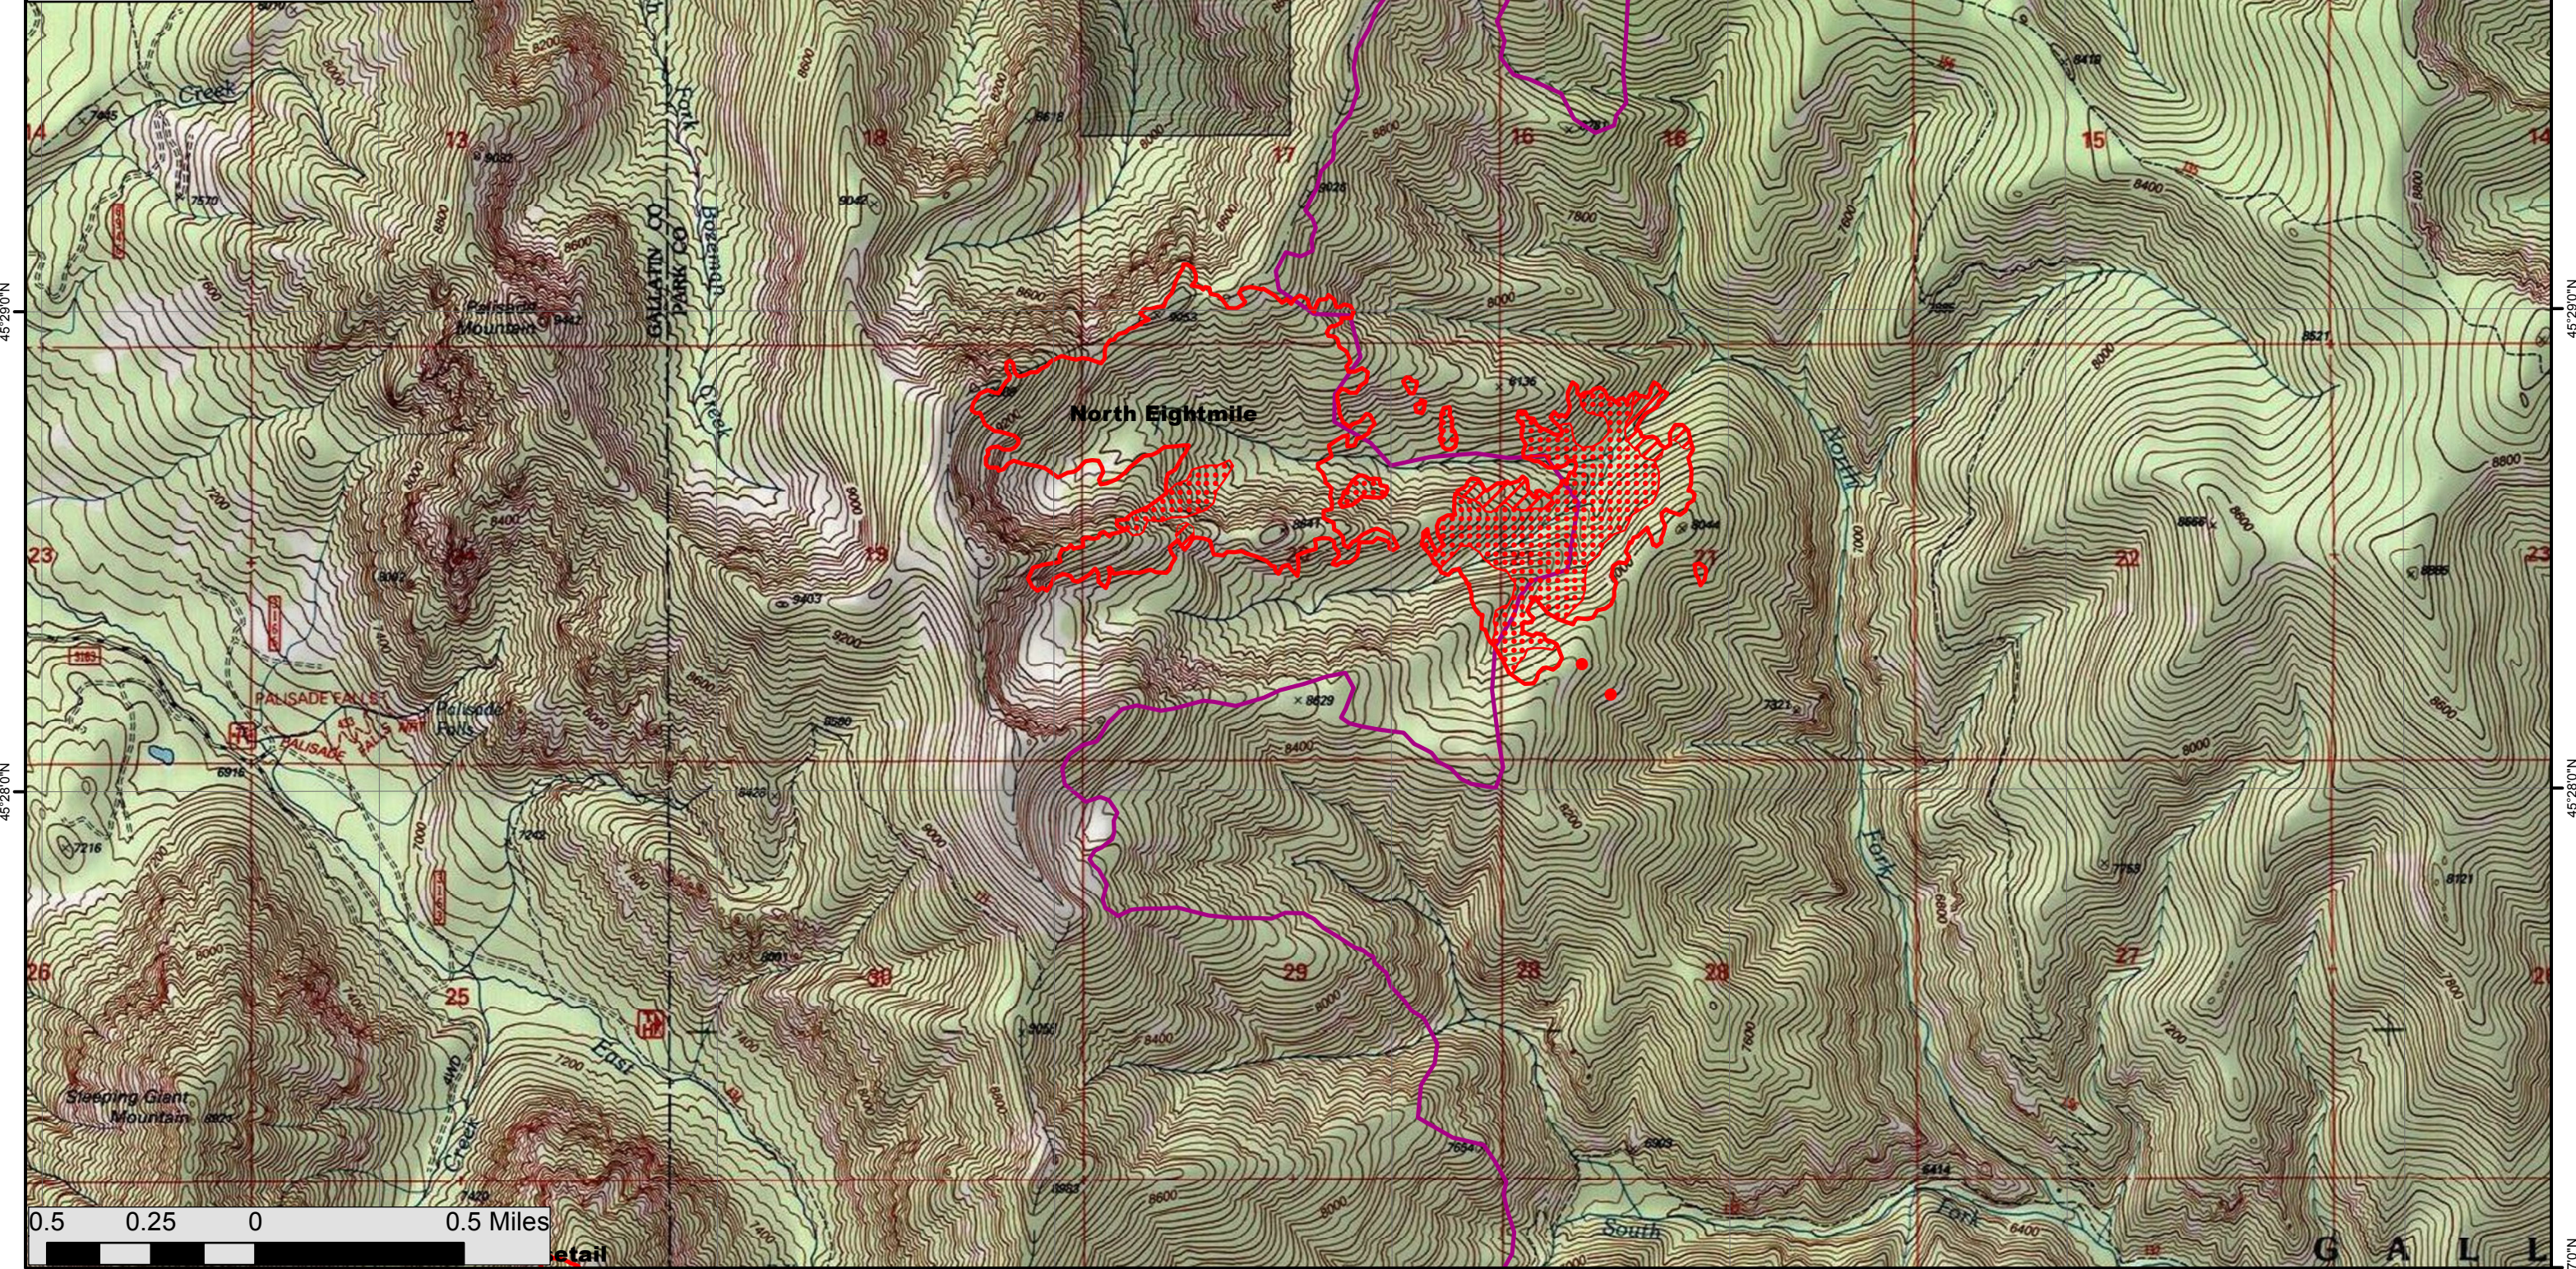

110°57'0"W 110°56'0"W 110°55'0"W 110°54'0"W 110°53'0"W 110°52'0"W 110°51'0"W 110°50'0"W

Miner Paradise Complex
 North Eightmile Fire Infrared Map
 Imagery Acquired 8/22/2013 at 0024 MDT
 Calculated 413 Acres
 IRIN M McGann

- Isolated Heat
- ▨ Scattered Heat
- ▧ Intense Heat
- ▭ Heat Perimeter
- ▭ 20010904_Fridley

110°57'0"W 110°56'0"W 110°55'0"W 110°54'0"W 110°53'0"W 110°52'0"W 110°51'0"W 110°50'0"W 45°29'0"N 45°28'0"N 45°27'0"N