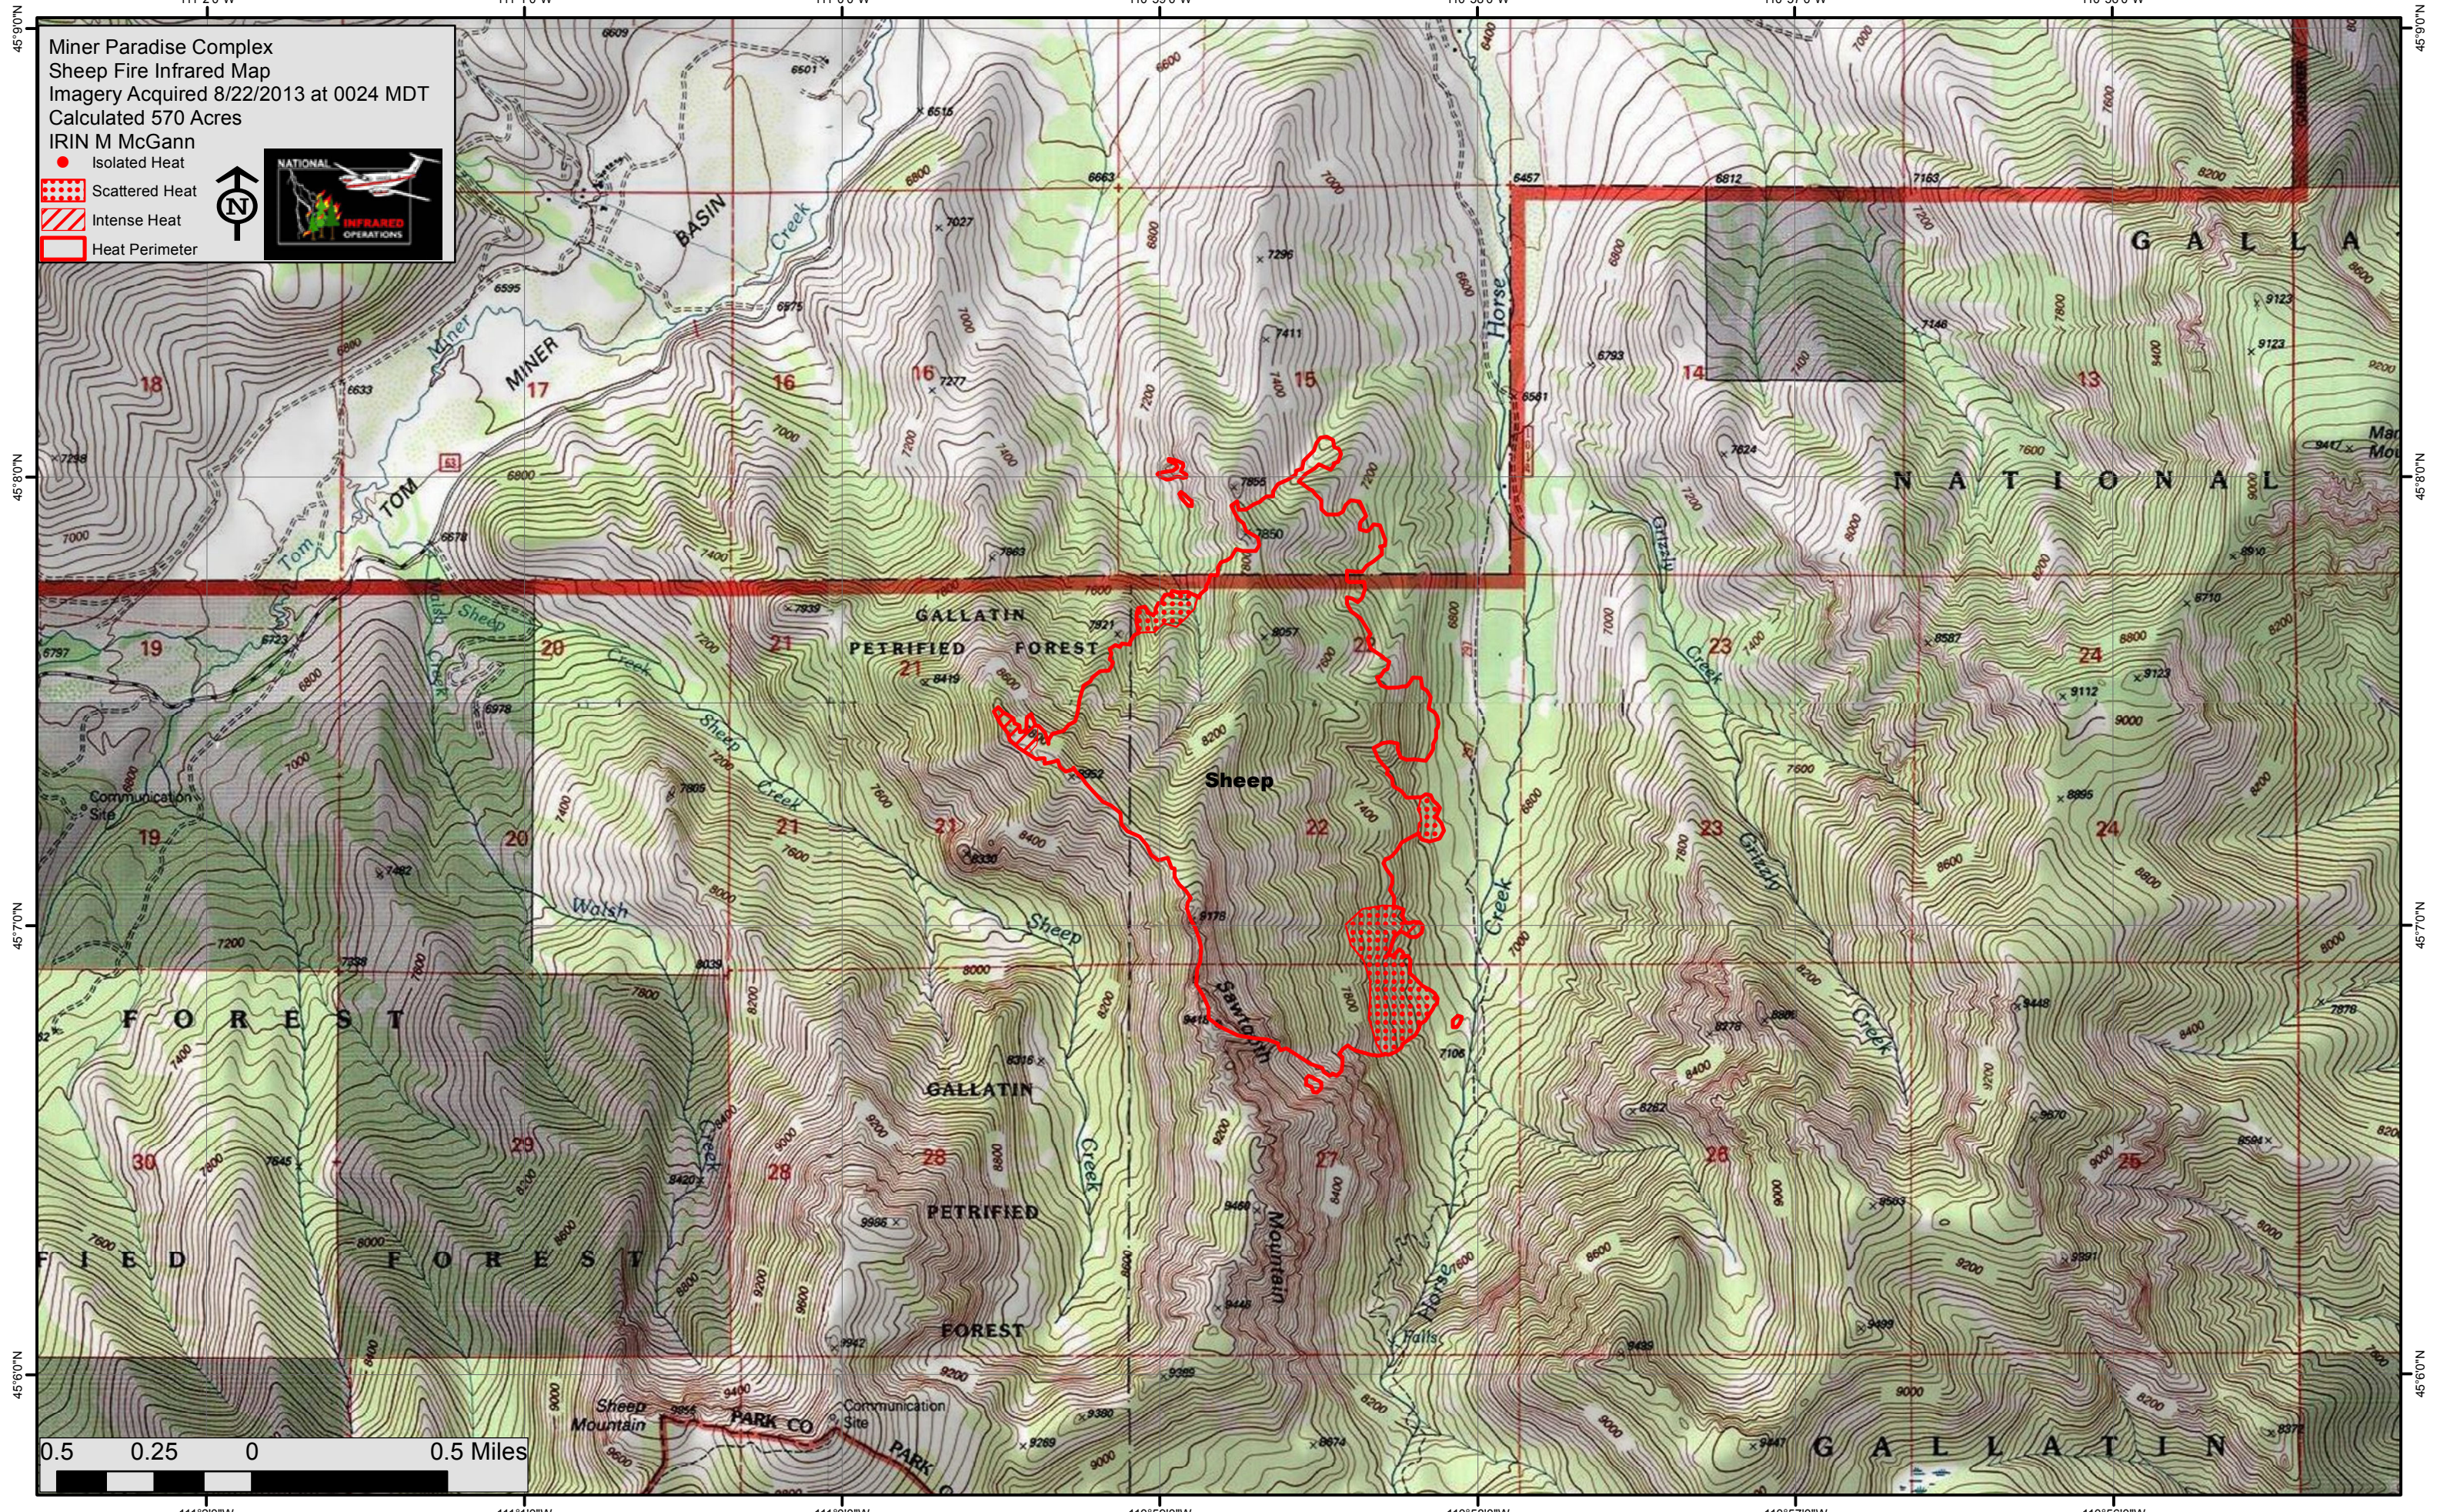

Miner Paradise Complex
Sheep Fire Infrared Map
Imagery Acquired 8/22/2013 at 0024 MDT
Calculated 570 Acres
IRIN M McGann

- Isolated Heat
- Scattered Heat
- ▨ Intense Heat
- ▭ Heat Perimeter

0.5 0.25 0 0.5 Miles