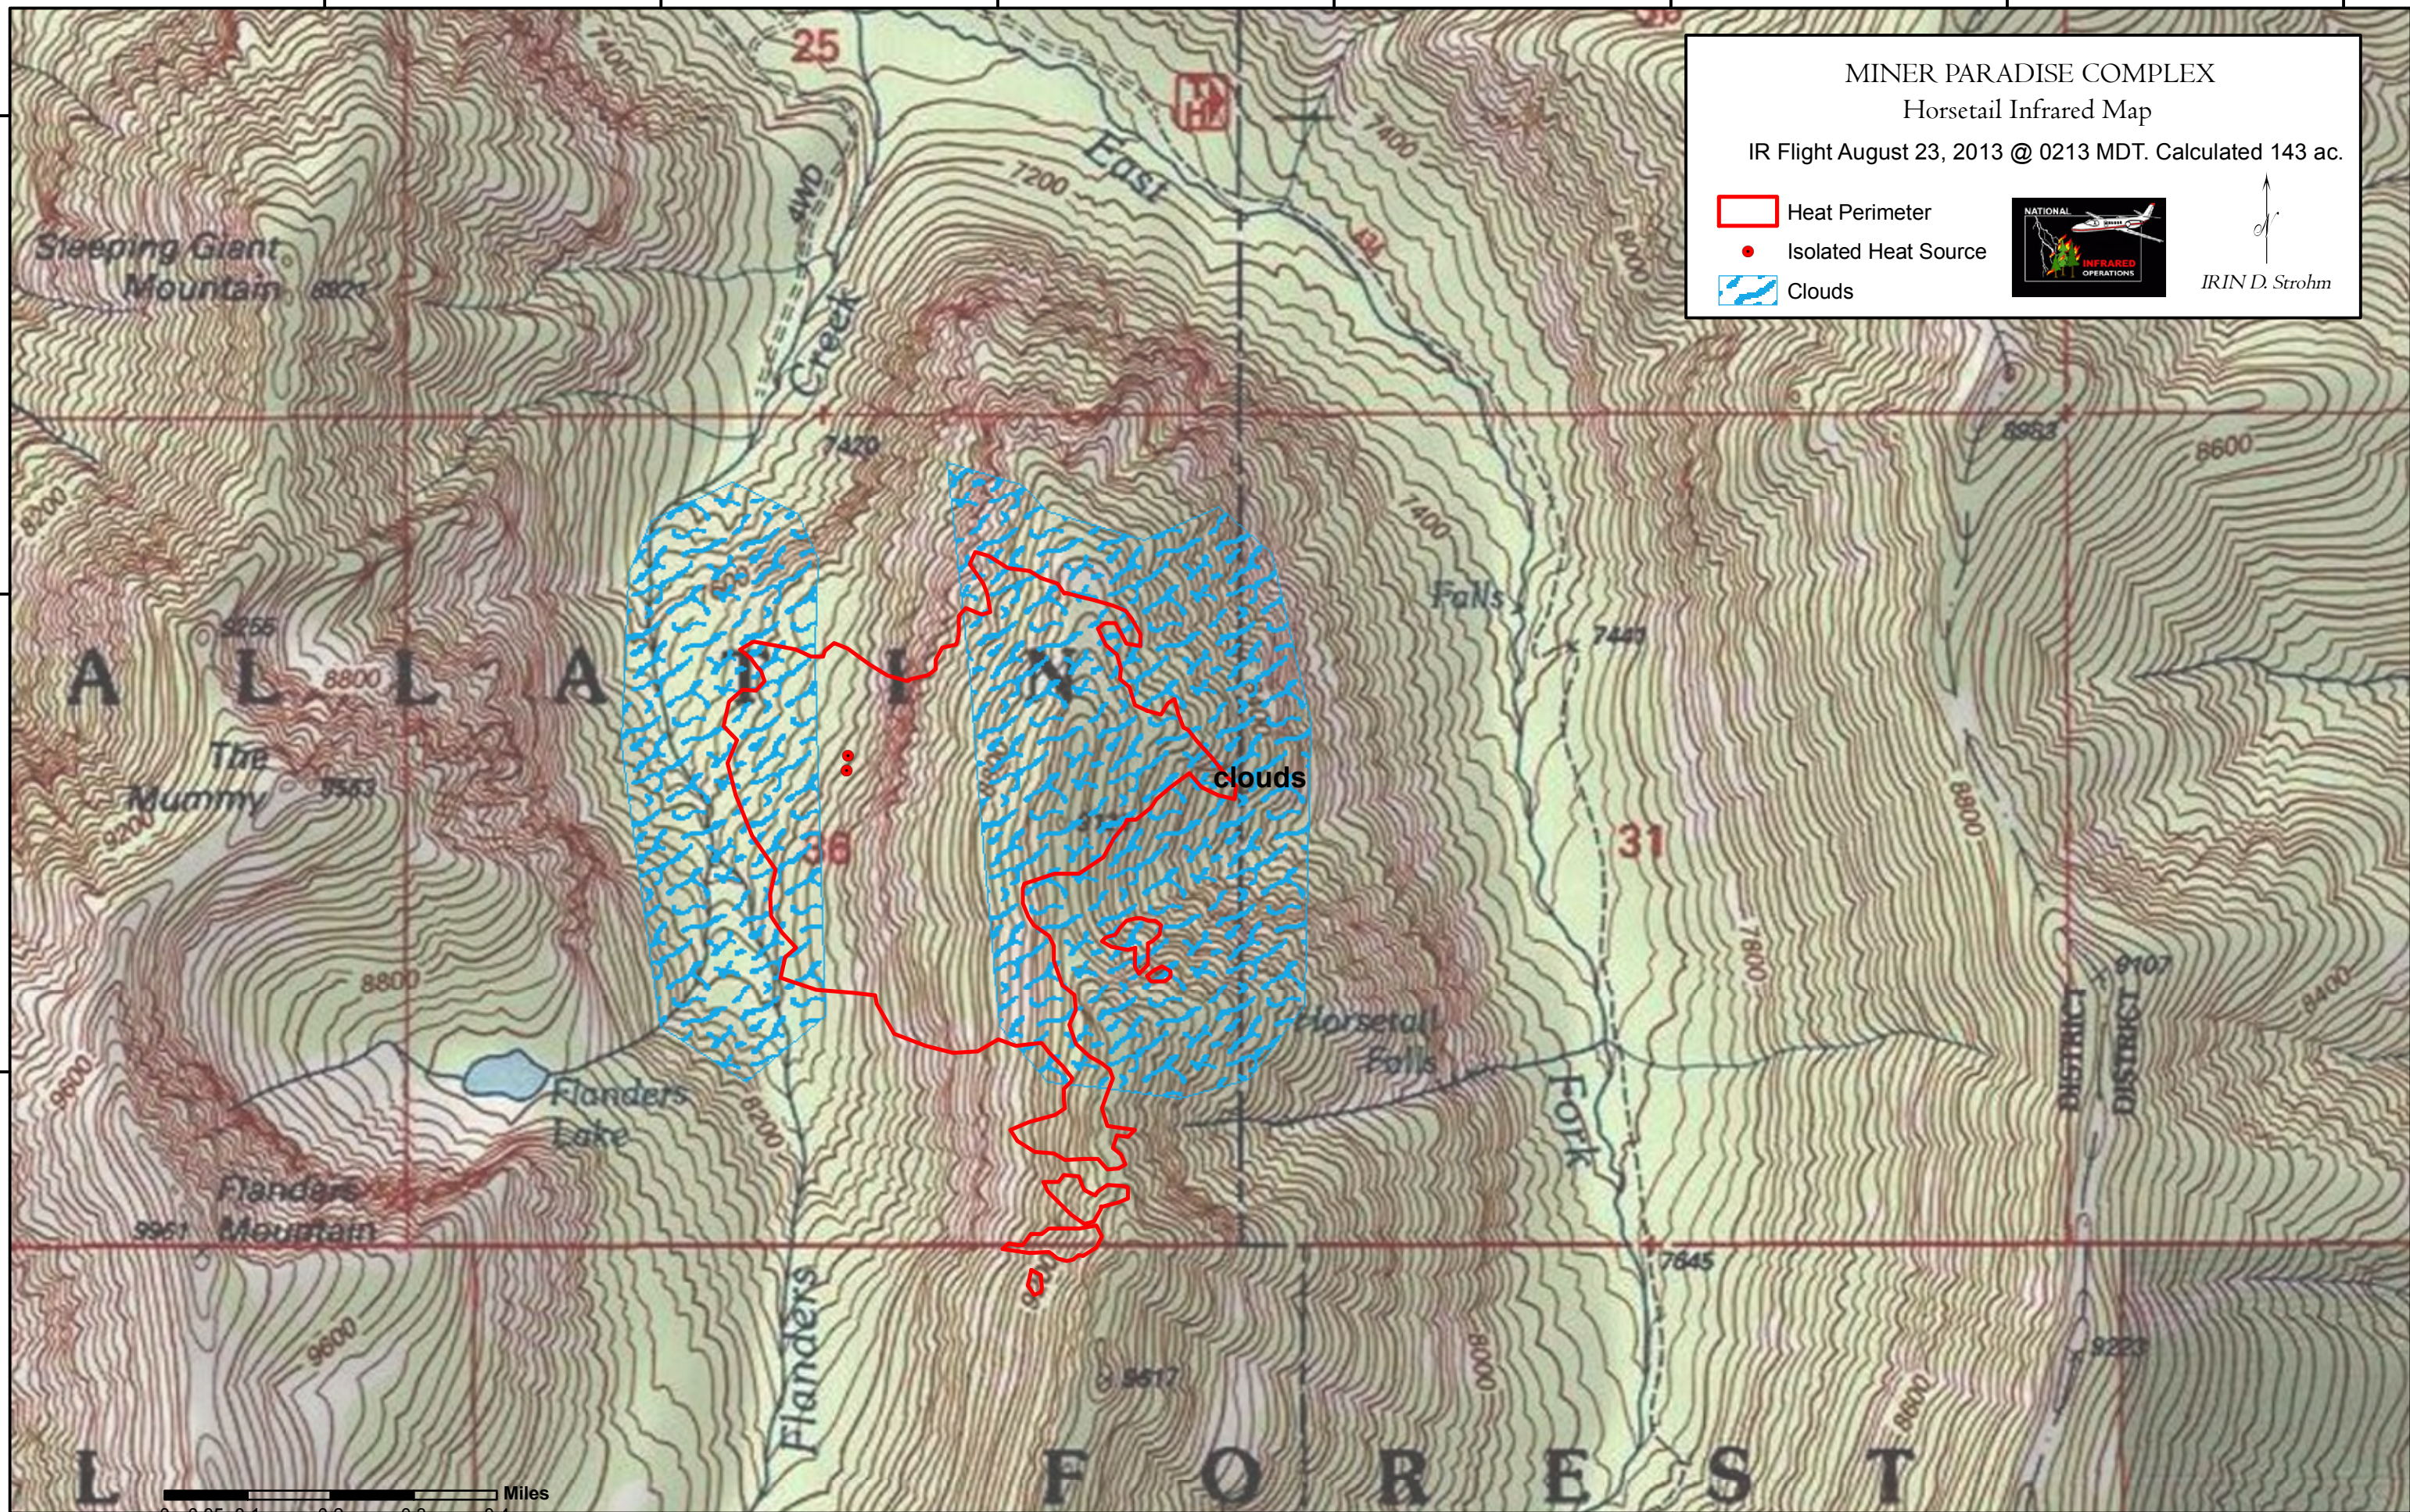

110°56'30"W 110°56'0"W 110°55'30"W 110°55'0"W 110°54'30"W 110°54'0"W 110°53'30"W

45°27'30"N
45°27'0"N
45°26'30"N

45°27'30"N
45°27'0"N
45°26'30"N

MINER PARADISE COMPLEX Horsetail Infrared Map

IR Flight August 23, 2013 @ 0213 MDT. Calculated 143 ac.

-  Heat Perimeter
-  Isolated Heat Source
-  Clouds

IRIN D. Strohm

0 0.05 0.1 0.2 0.3 0.4 Miles

110°56'30"W 110°56'0"W 110°55'30"W 110°55'0"W 110°54'30"W 110°54'0"W 110°53'30"W