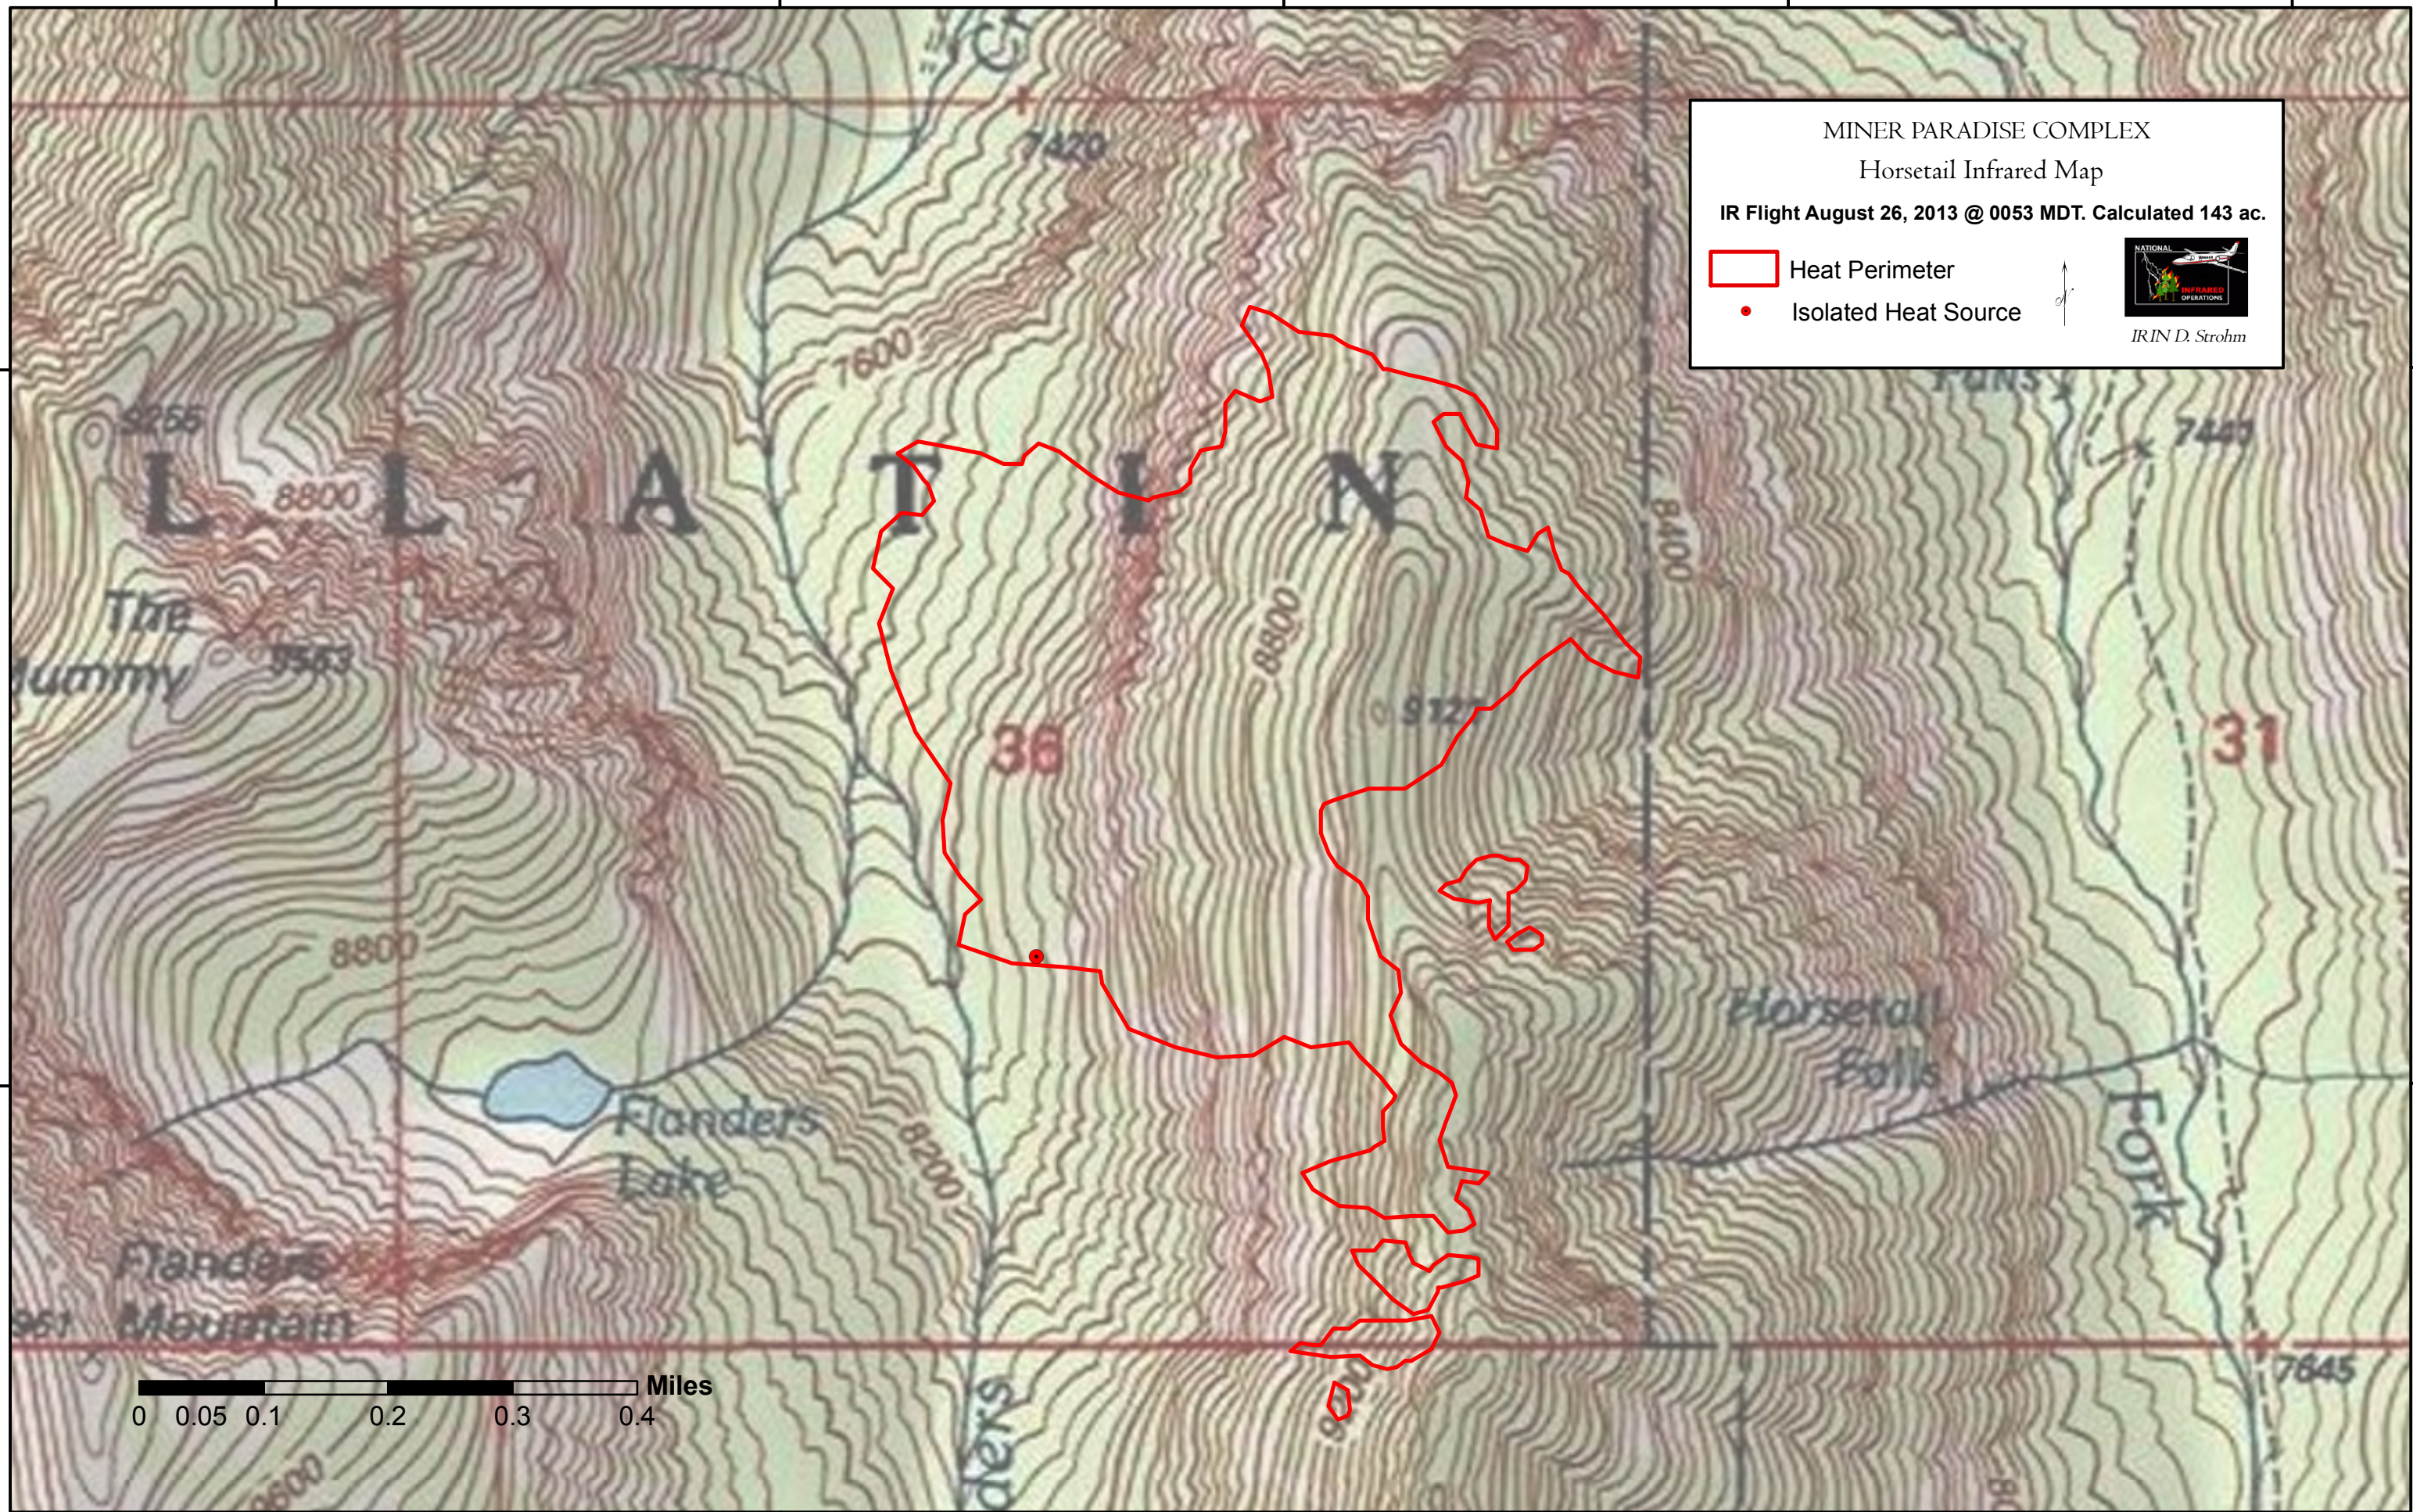

110°56'30"W

110°56'0"W

110°55'30"W

110°55'0"W

110°54'30"W

MINER PARADISE COMPLEX
Horsetail Infrared Map

IR Flight August 26, 2013 @ 0053 MDT. Calculated 143 ac.

-  Heat Perimeter
-  Isolated Heat Source

110°56'30"W

110°56'0"W

110°55'30"W

110°55'0"W

110°54'30"W

45°27'0"N

45°27'0"N

45°26'30"N

45°26'30"N