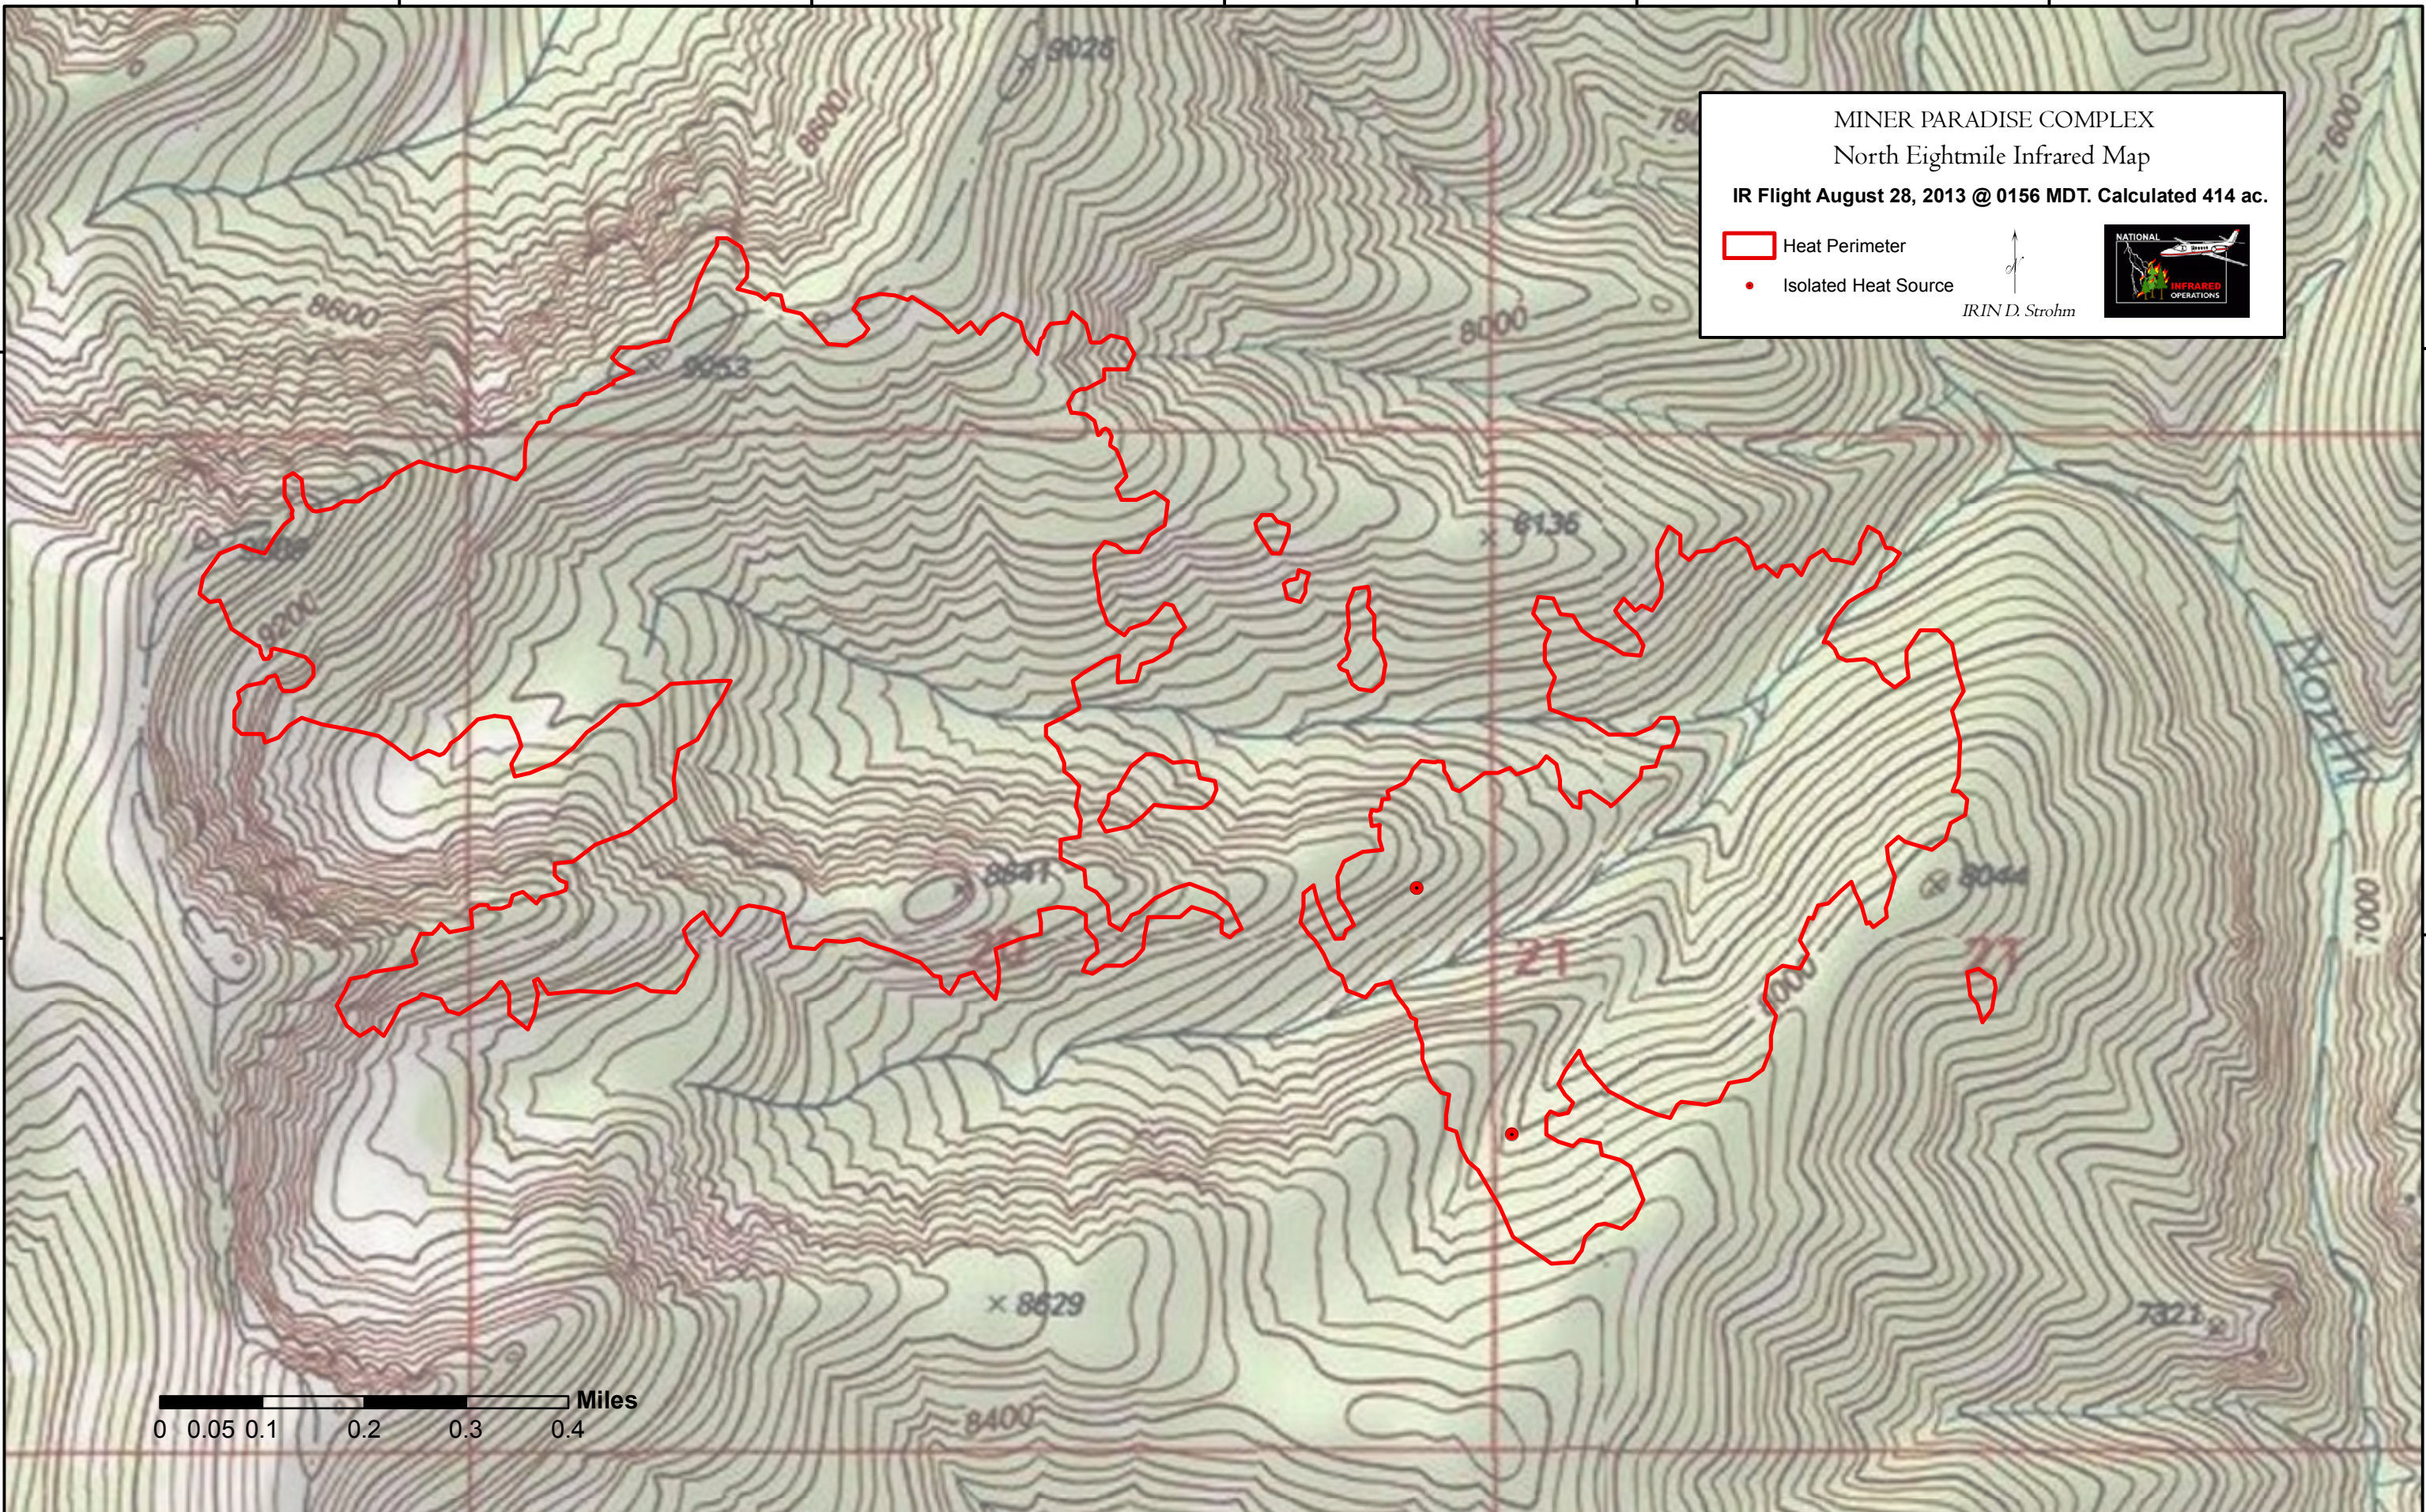

110°54'0"W 110°53'30"W 110°53'0"W 110°52'30"W 110°52'0"W

MINER PARADISE COMPLEX  
 North Eightmile Infrared Map  
 IR Flight August 28, 2013 @ 0156 MDT. Calculated 414 ac.

 Heat Perimeter  
 Isolated Heat Source

 IRIN D. Strohm  
 NATIONAL INFRARED OPERATIONS

45°29'0"N

45°29'0"N

45°28'30"N

45°28'30"N

110°54'0"W 110°53'30"W 110°53'0"W 110°52'30"W 110°52'0"W