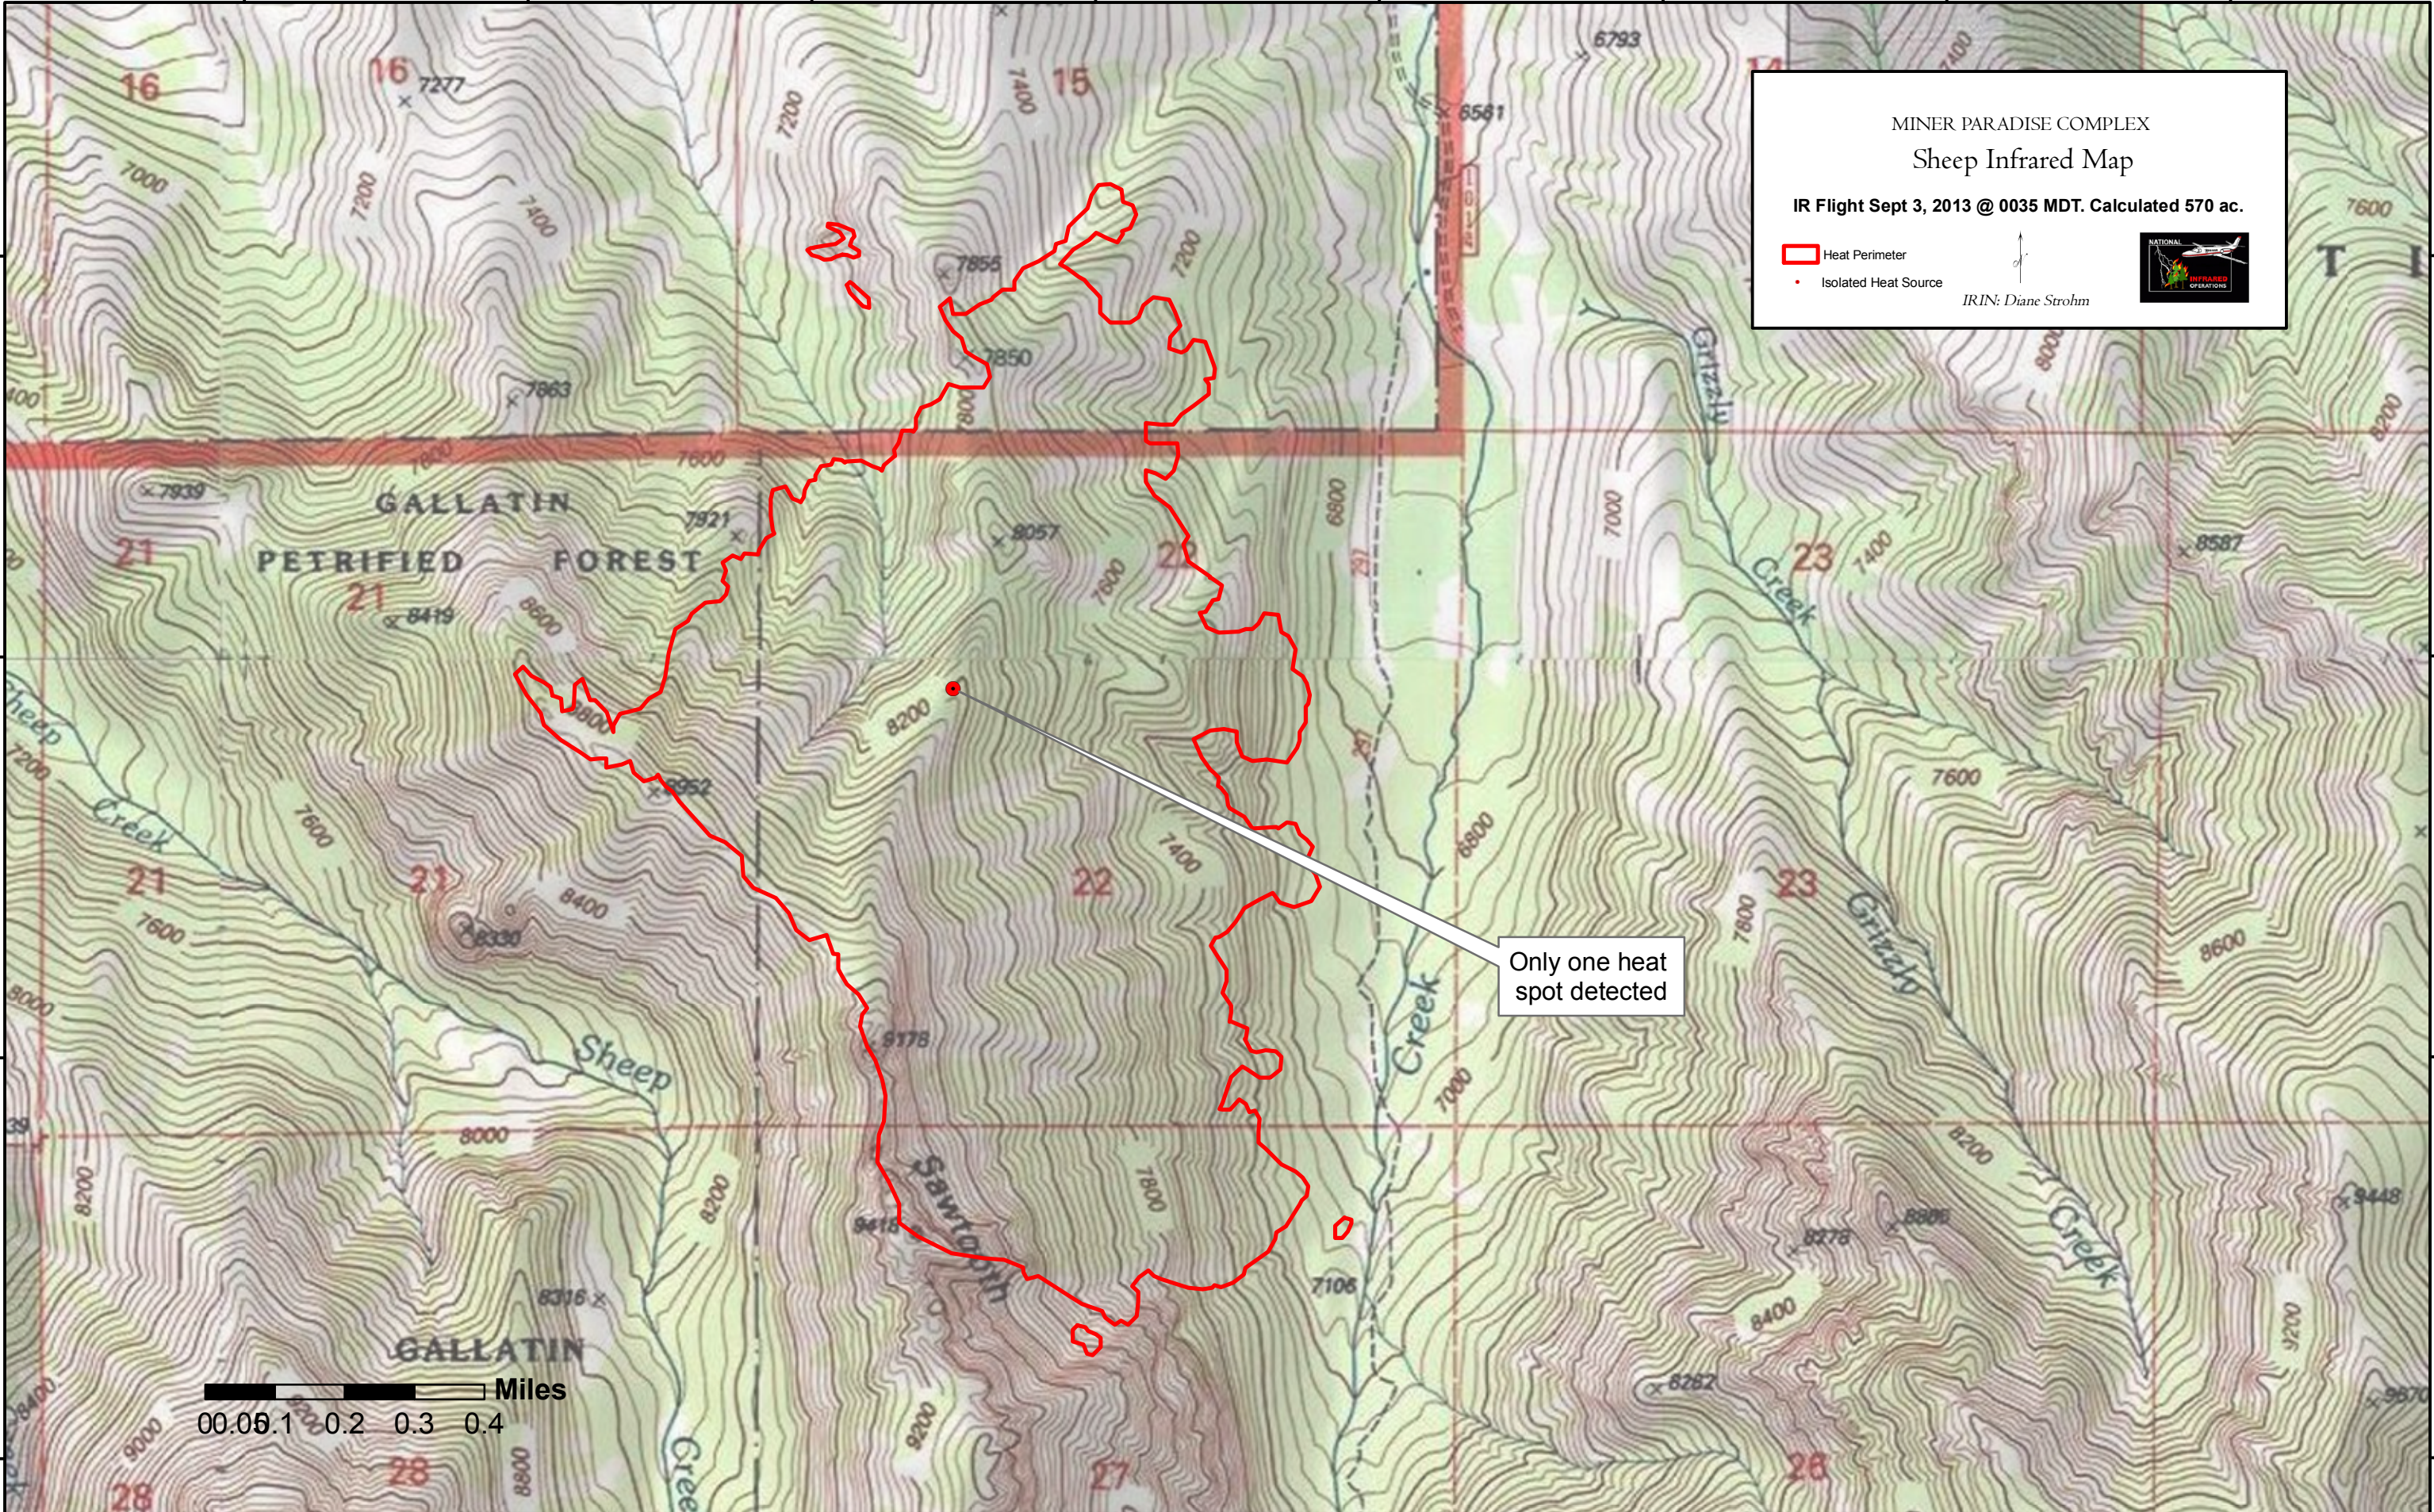

111°0'0"W 110°59'30"W 110°59'0"W 110°58'30"W 110°58'0"W 110°57'30"W 110°57'0"W 110°56'30"W

MINER PARADISE COMPLEX
 Sheep Infrared Map

IR Flight Sept 3, 2013 @ 0035 MDT. Calculated 570 ac.

 Heat Perimeter
 Isolated Heat Source

IRIN: Diane Strohm

Only one heat spot detected

Miles
0 0.1 0.2 0.3 0.4

111°0'0"W 110°59'30"W 110°59'0"W 110°58'30"W 110°58'0"W 110°57'30"W 110°57'0"W 110°56'30"W

45°8'0"N
45°7'30"N
45°7'0"N
45°6'30"N

45°8'0"N
45°7'30"N
45°7'0"N
45°6'30"N