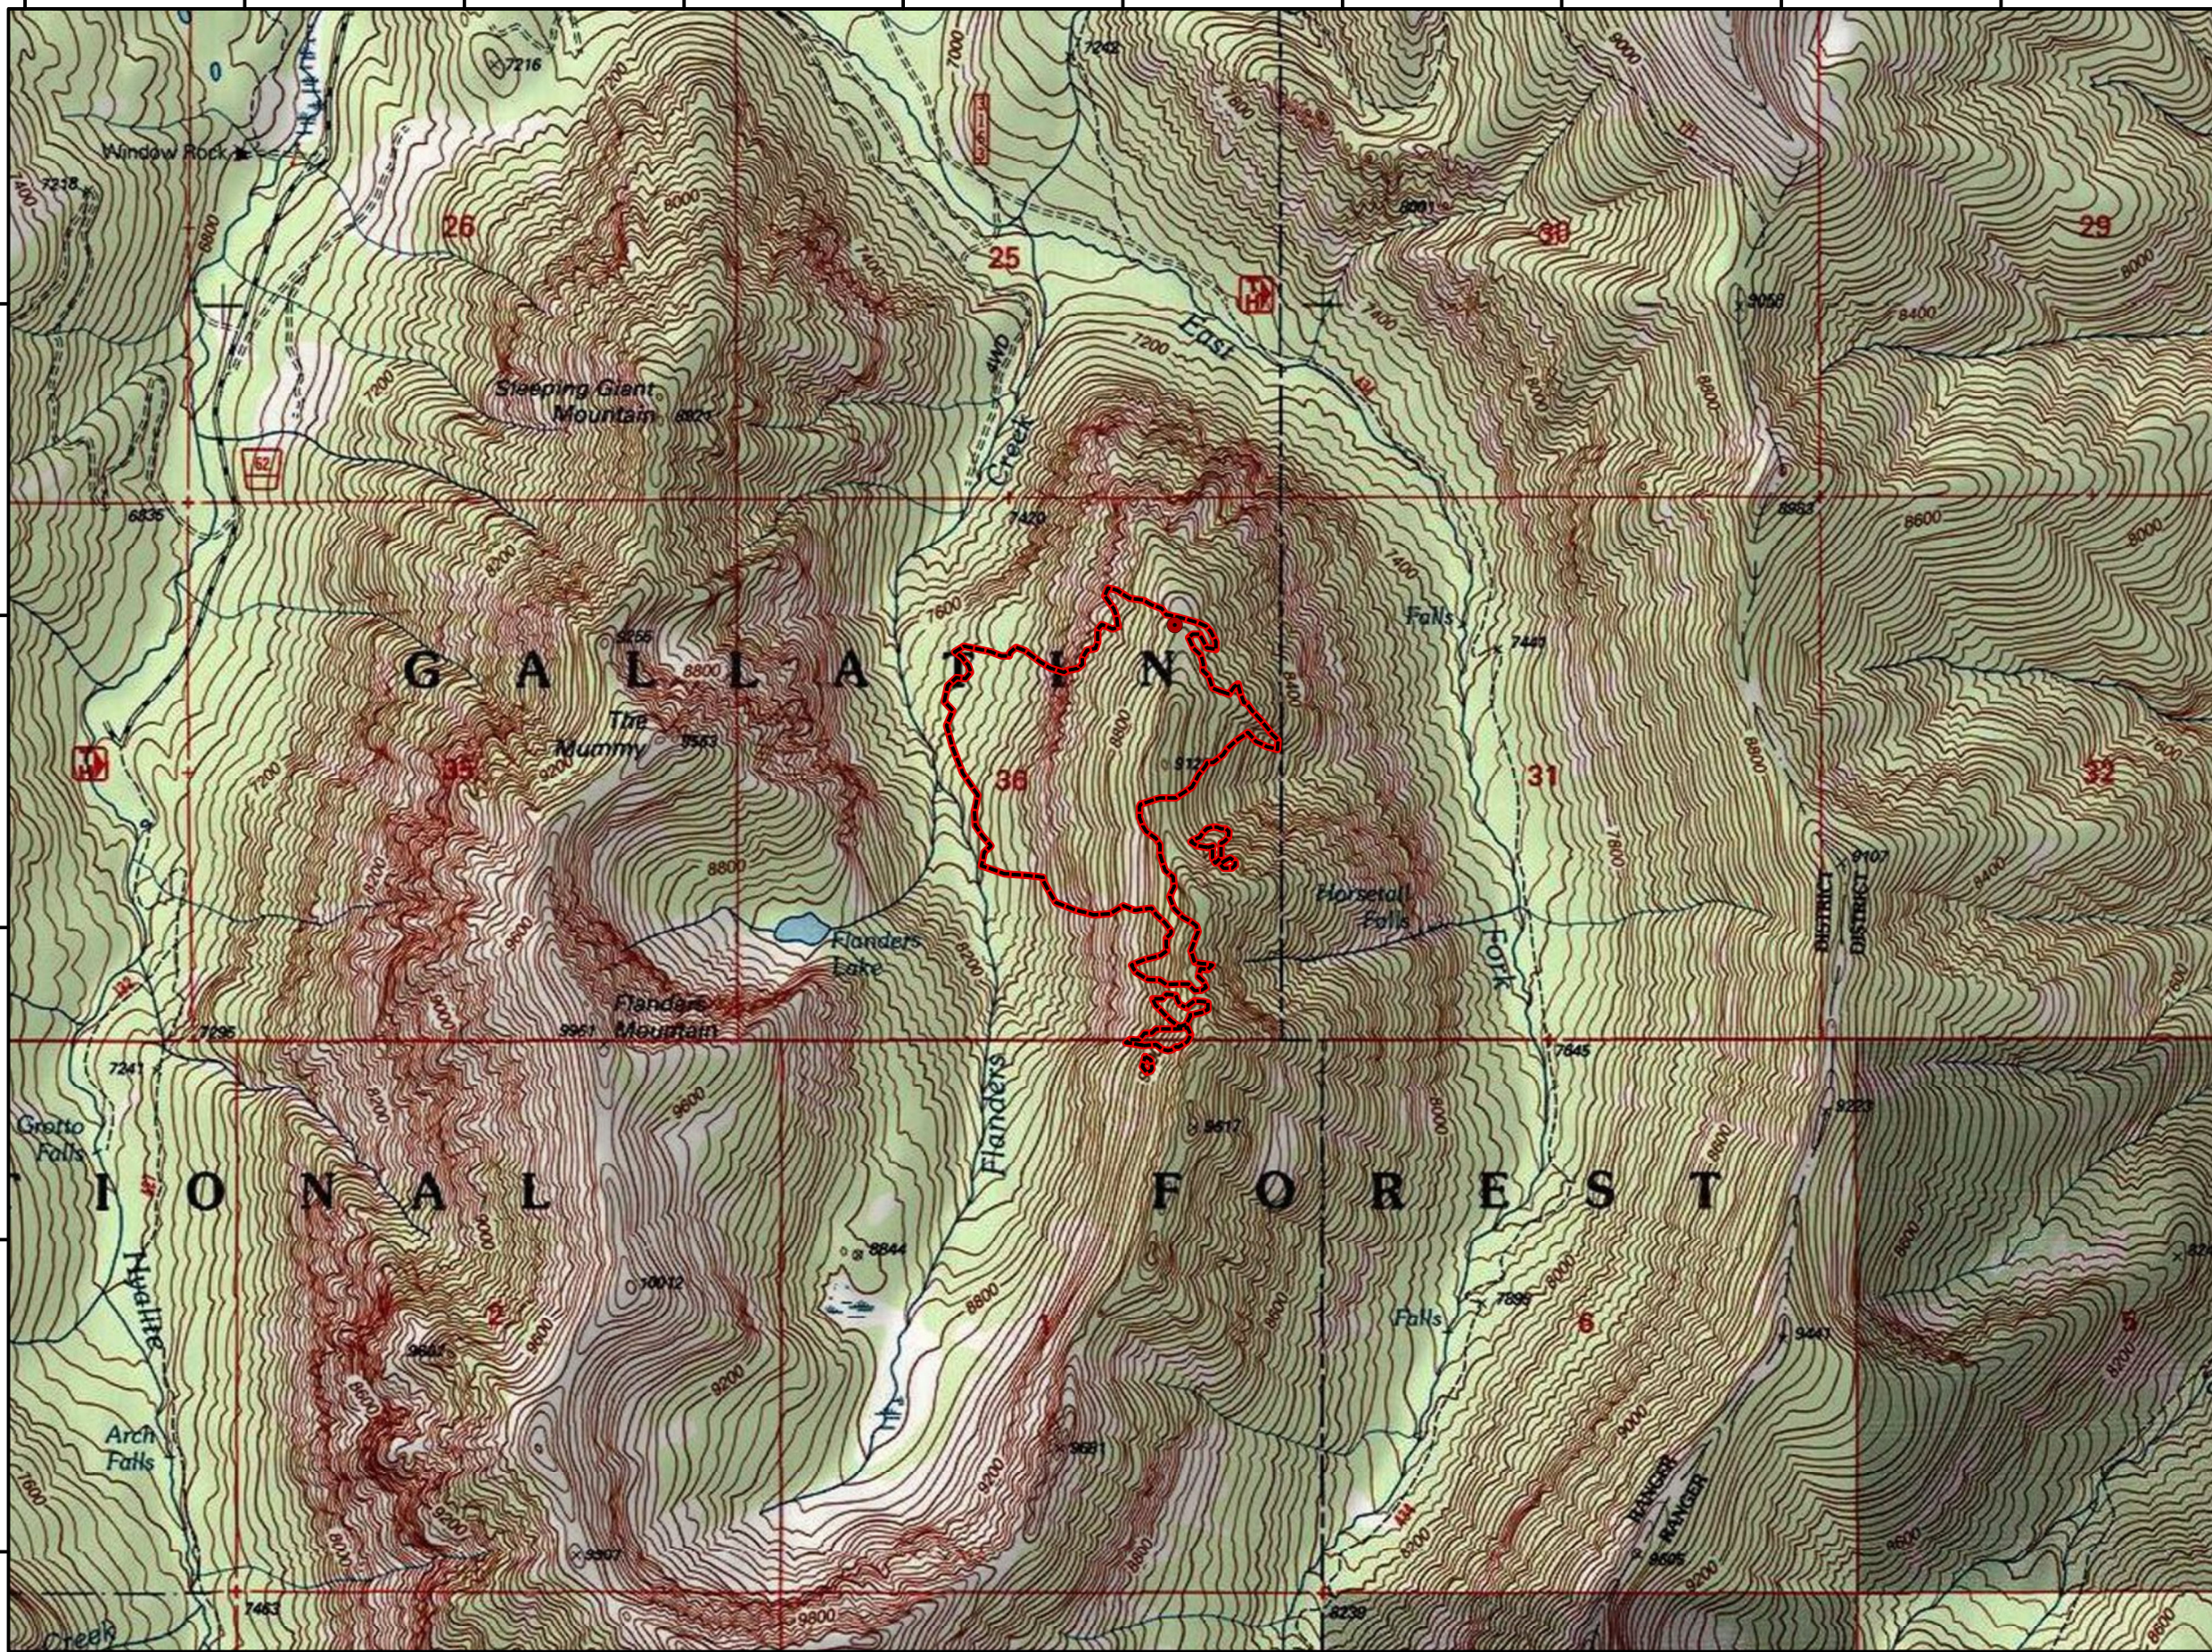

110°58'0"W 110°57'30"W 110°57'0"W 110°56'30"W 110°56'0"W 110°55'30"W 110°55'0"W 110°54'30"W 110°54'0"W 110°53'30"W

45°27'30"N

45°27'0"N

45°26'30"N

45°26'0"N

45°25'30"N

110°58'0"W 110°57'30"W 110°57'0"W 110°56'30"W 110°56'0"W 110°55'30"W 110°55'0"W 110°54'30"W 110°54'0"W 110°53'30"W

INFRARED MAP
Miner Paradise Complex
Horsetail

Flight Time:
07 Sept 2013 @ 0023 MDT

143 Acres

IRIN: Cheron Ferland

- Isolated Heat
- Previous Heat Perimeter
- Heat Perimeter Expansion