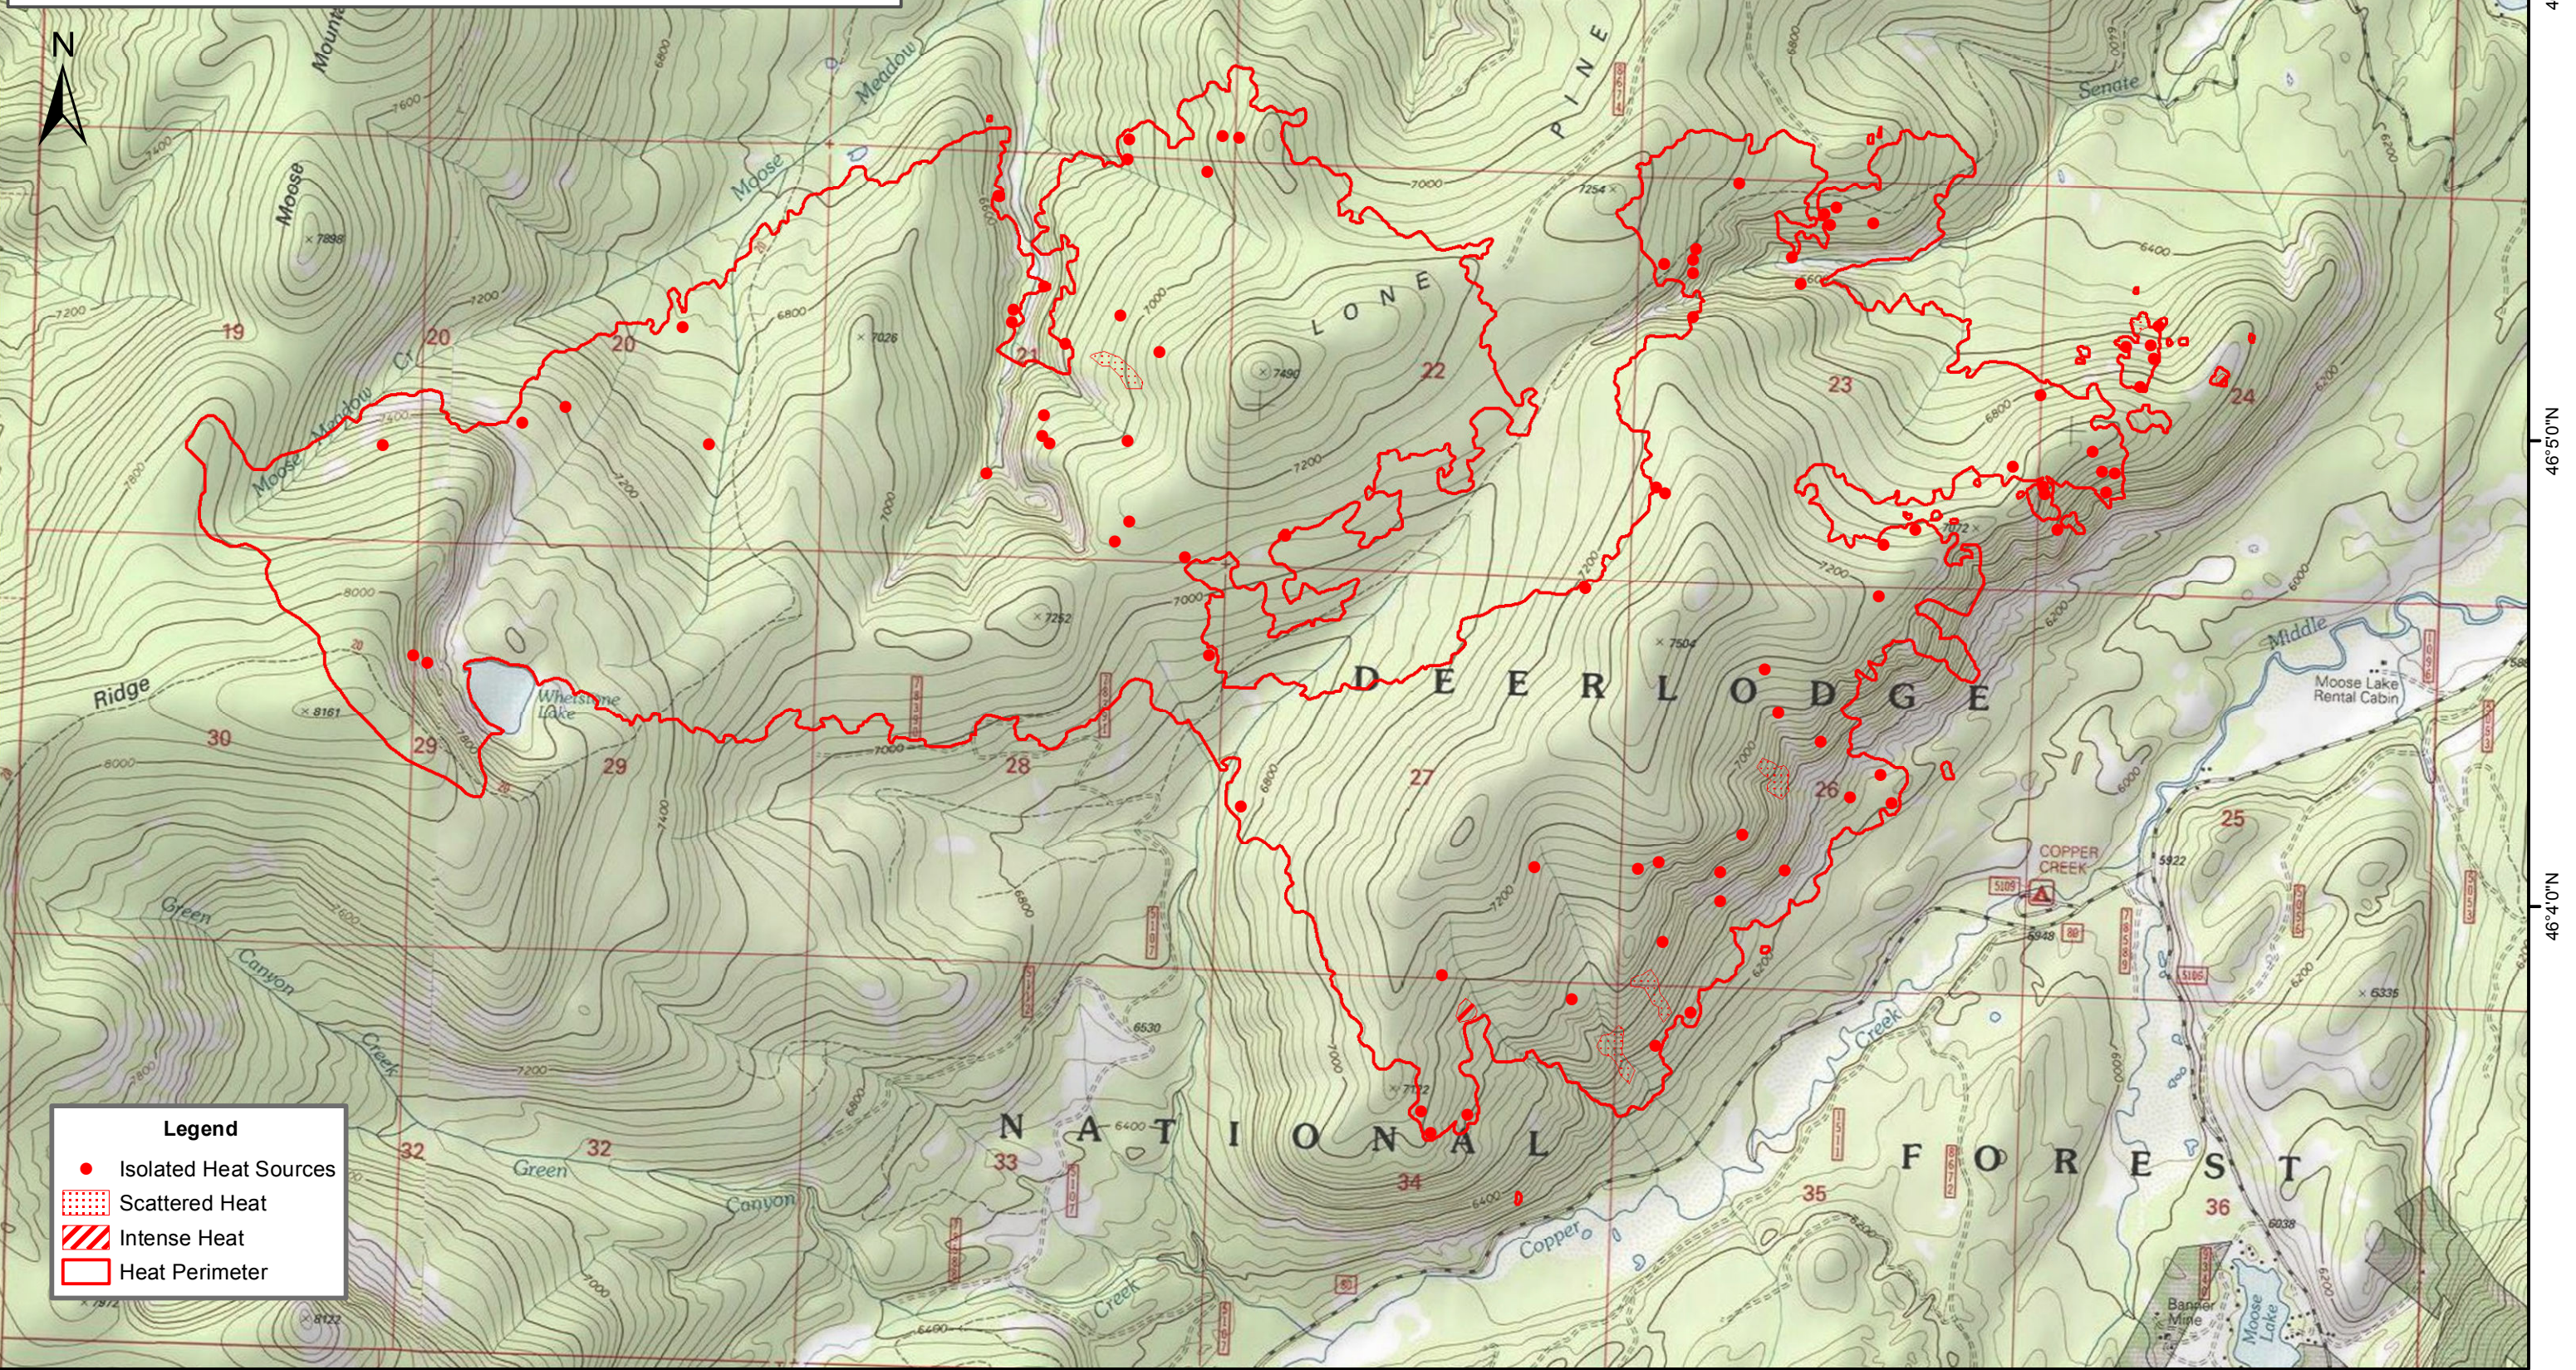

113°39'0"W 113°38'0"W 113°37'0"W 113°36'0"W 113°35'0"W 113°34'0"W 113°33'0"W 113°32'0"W

46°6'0"N
46°5'0"N
46°4'0"N
46°3'0"N

Moose Meadow MT-BDF-0000118

Infrared Heat Sources: 09/12/2012 MDT 2154
Moose Meadow Fire Acres: 3566 Growth Last Period 1 acre
IR Interpreter B. Teats

Legend

- Isolated Heat Sources
- ▨ Scattered Heat
- ▨ Intense Heat
- ▭ Heat Perimeter

113°38'0"W 113°37'0"W 113°36'0"W 113°35'0"W 113°34'0"W 113°33'0"W 113°32'0"W