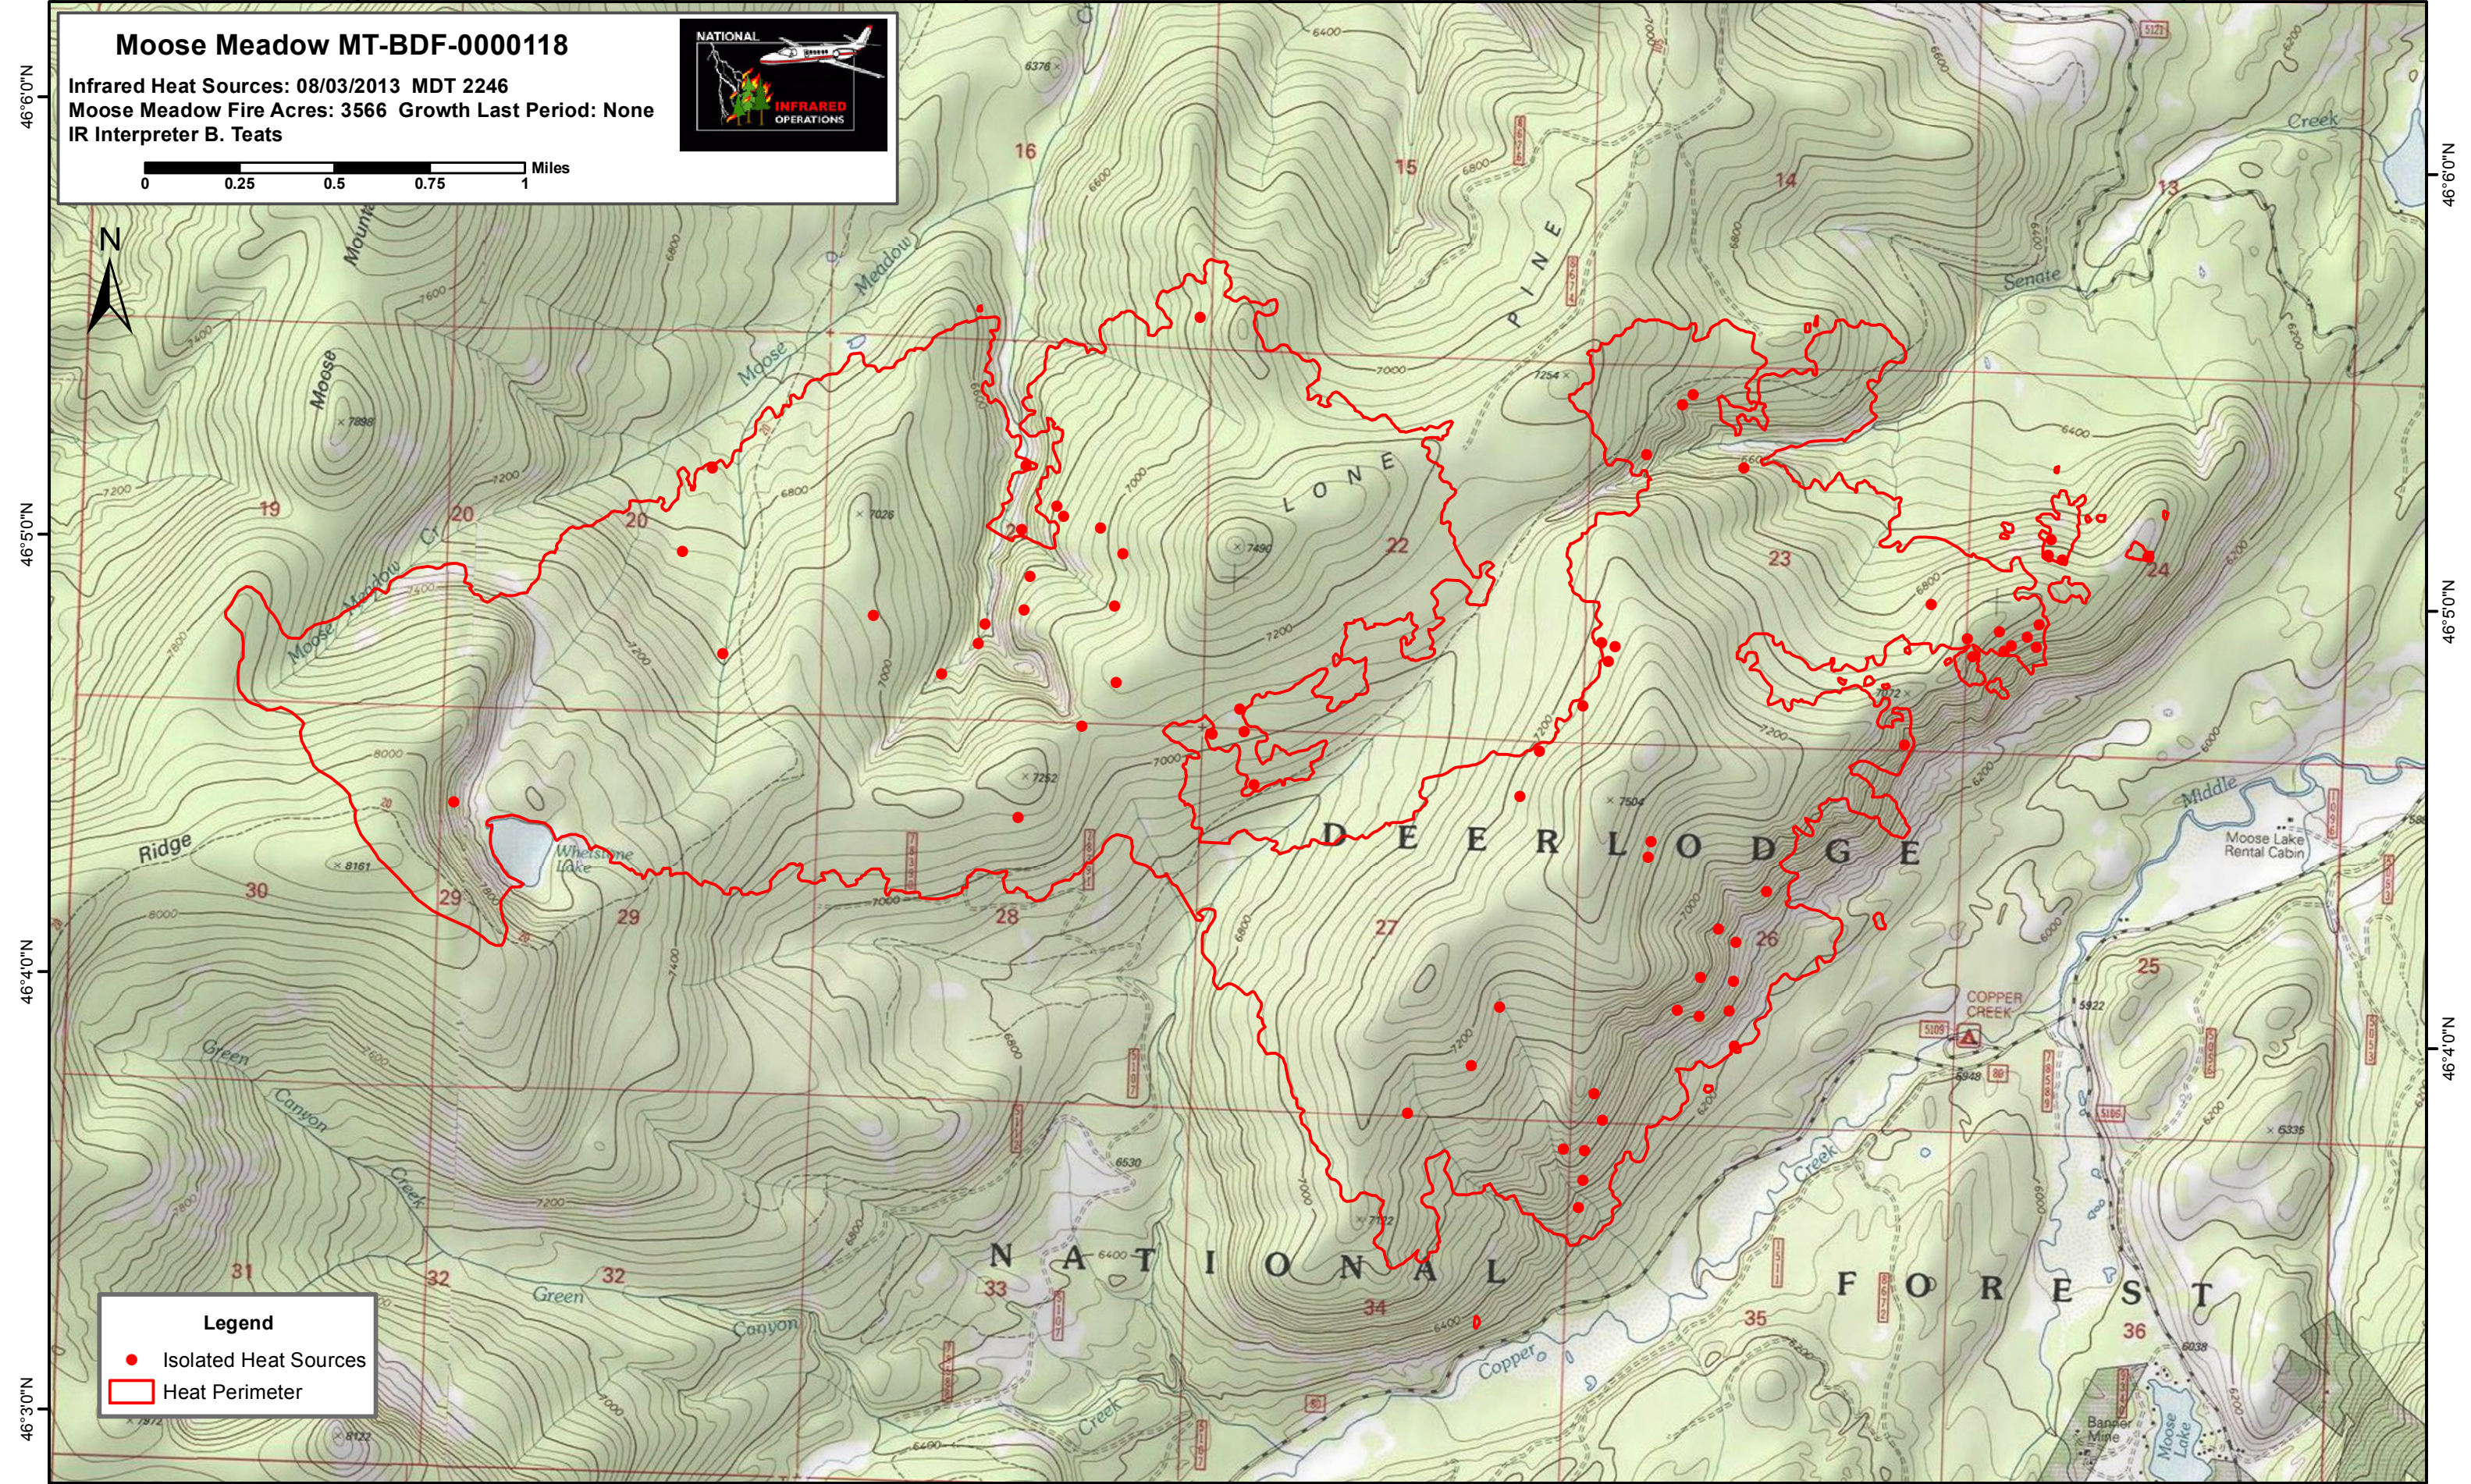

113°39'0"W 113°38'0"W 113°37'0"W 113°36'0"W 113°35'0"W 113°34'0"W 113°33'0"W 113°32'0"W

Moose Meadow MT-BDF-0000118

Infrared Heat Sources: 08/03/2013 MDT 2246
 Moose Meadow Fire Acres: 3566 Growth Last Period: None
 IR Interpreter B. Teats

0 0.25 0.5 0.75 1 Miles

Legend

- Isolated Heat Sources
- ▭ Heat Perimeter

113°38'0"W 113°37'0"W 113°36'0"W 113°35'0"W 113°34'0"W 113°33'0"W 113°32'0"W

46°6'0"N
46°5'0"N
46°4'0"N
46°3'0"N

46°6'0"N
46°5'0"N
46°4'0"N
46°3'0"N