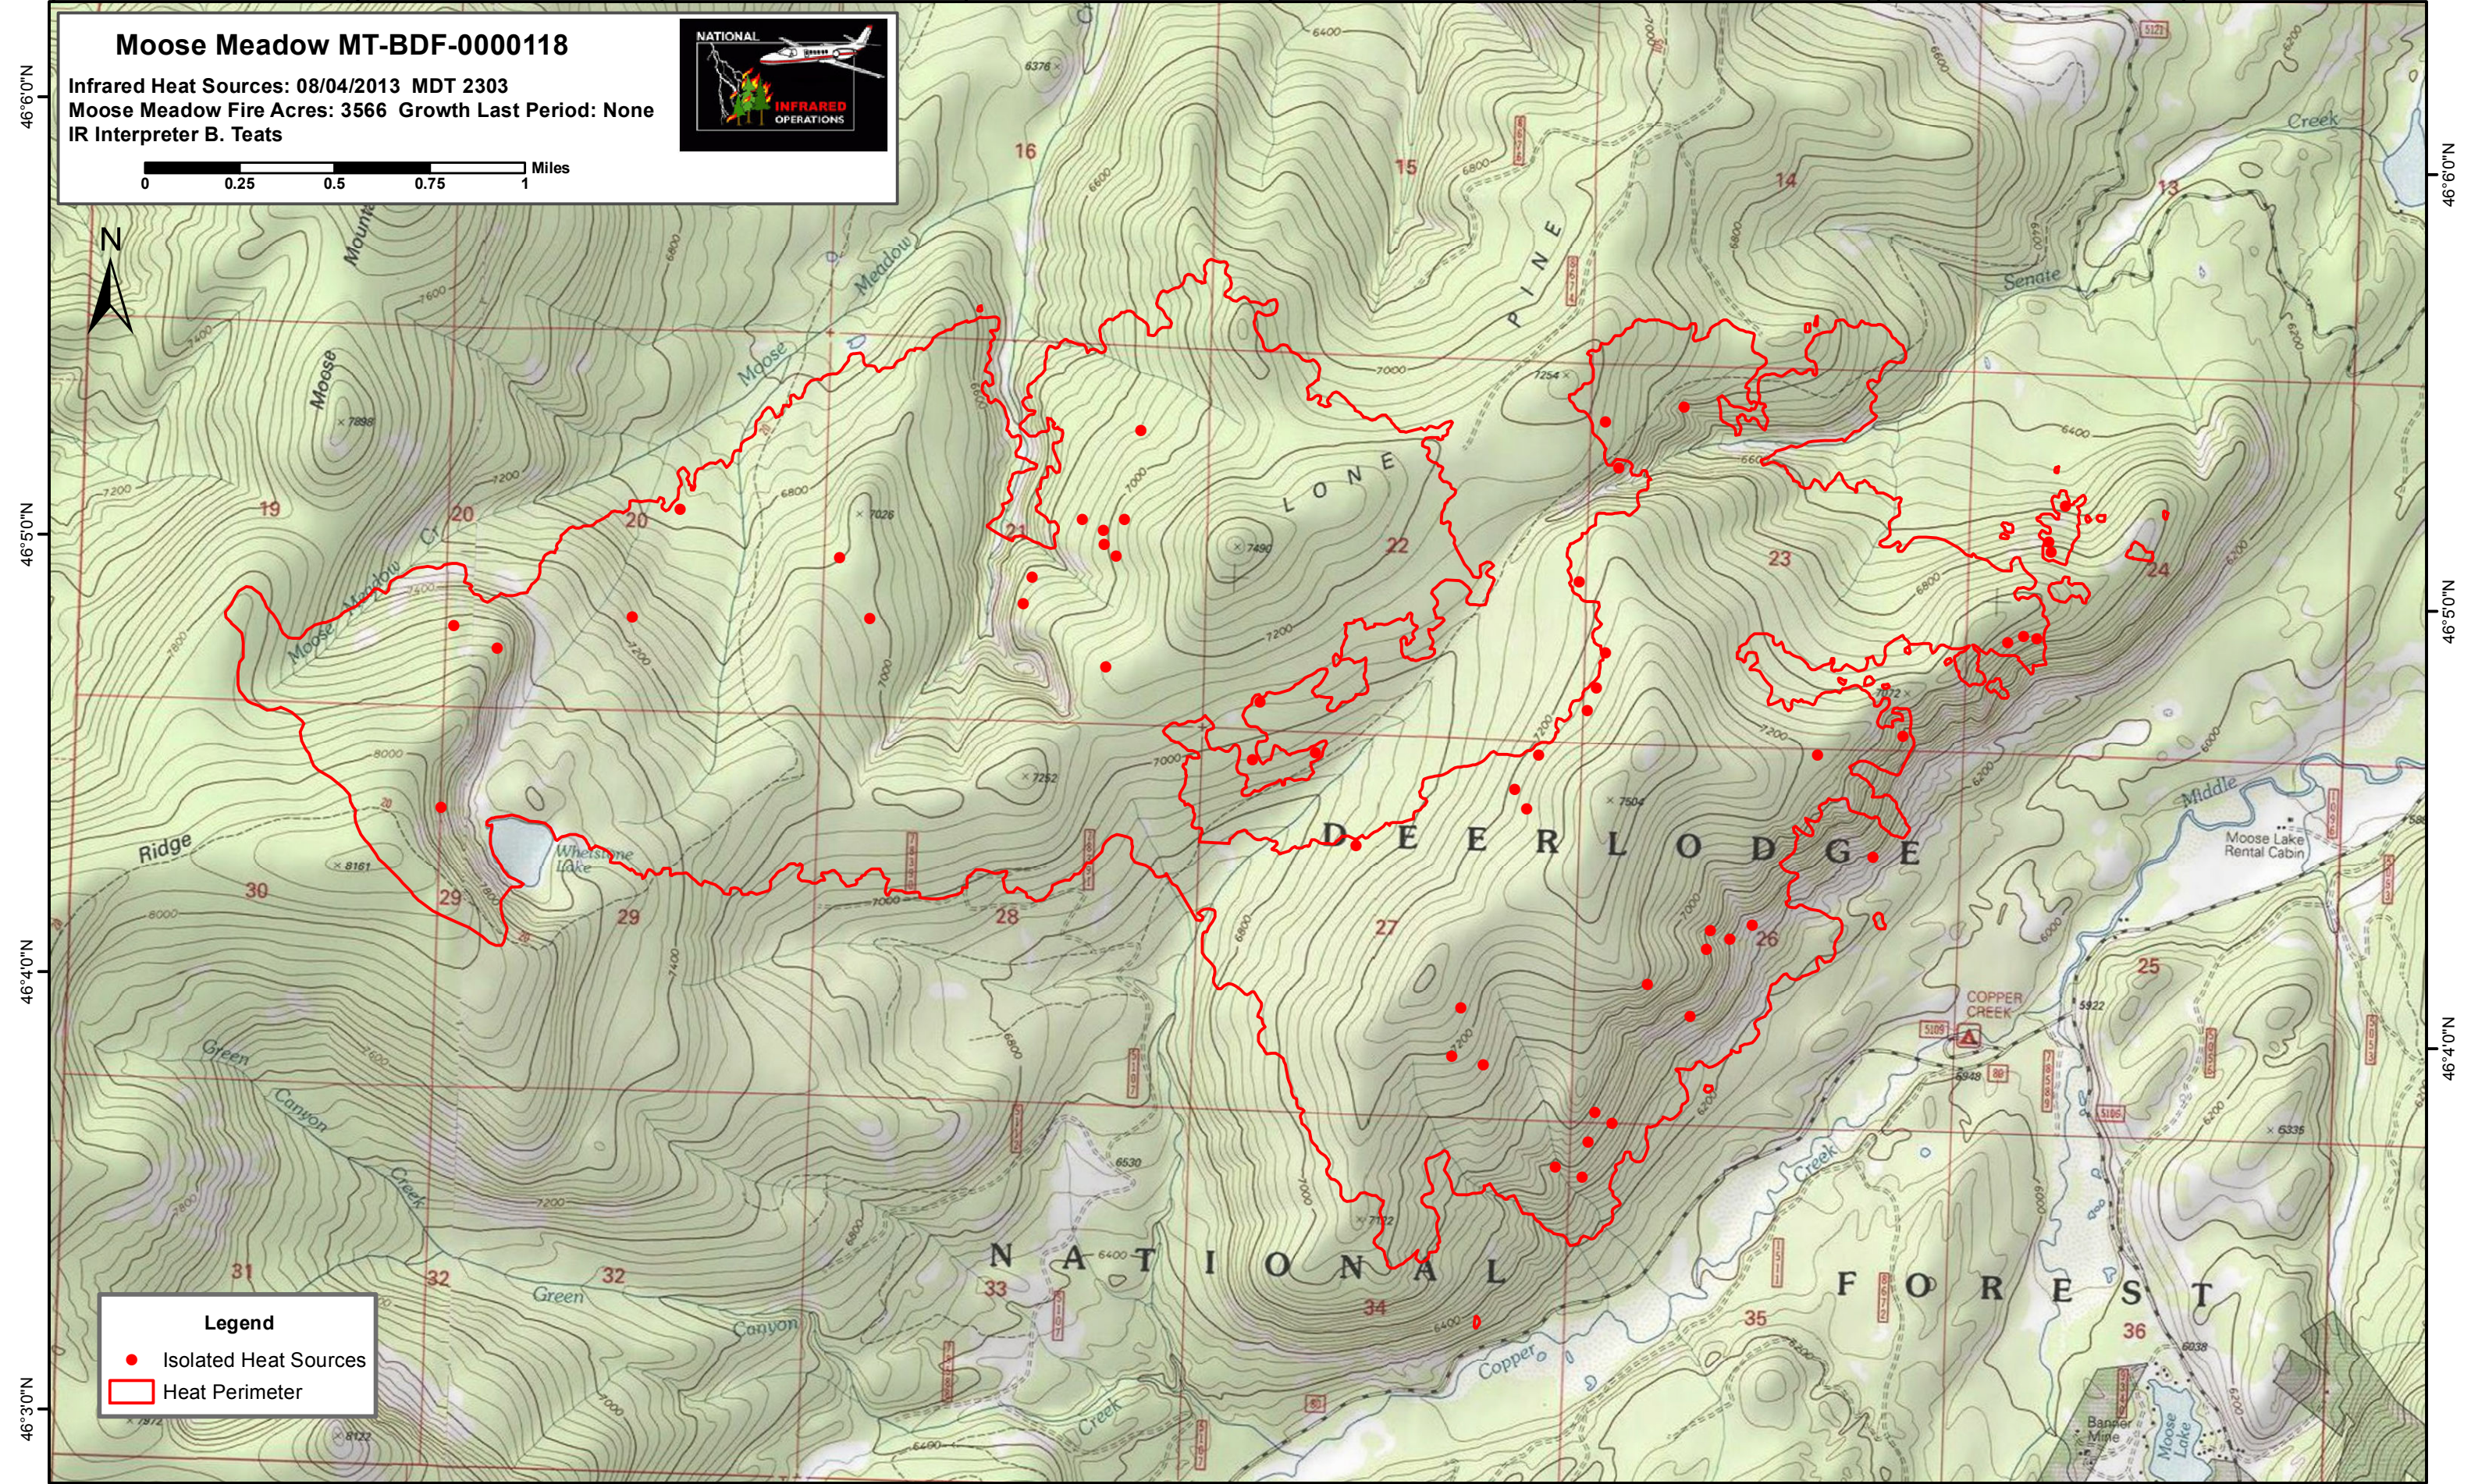

113°39'0"W 113°38'0"W 113°37'0"W 113°36'0"W 113°35'0"W 113°34'0"W 113°33'0"W 113°32'0"W

Moose Meadow MT-BDF-0000118

Infrared Heat Sources: 08/04/2013 MDT 2303
 Moose Meadow Fire Acres: 3566 Growth Last Period: None
 IR Interpreter B. Teats

0 0.25 0.5 0.75 1 Miles

Legend

- Isolated Heat Sources
- ▭ Heat Perimeter

113°38'0"W 113°37'0"W 113°36'0"W 113°35'0"W 113°34'0"W 113°33'0"W 113°32'0"W

46°6'0"N
46°5'0"N
46°4'0"N
46°3'0"N

46°6'0"N
46°5'0"N
46°4'0"N
46°3'0"N