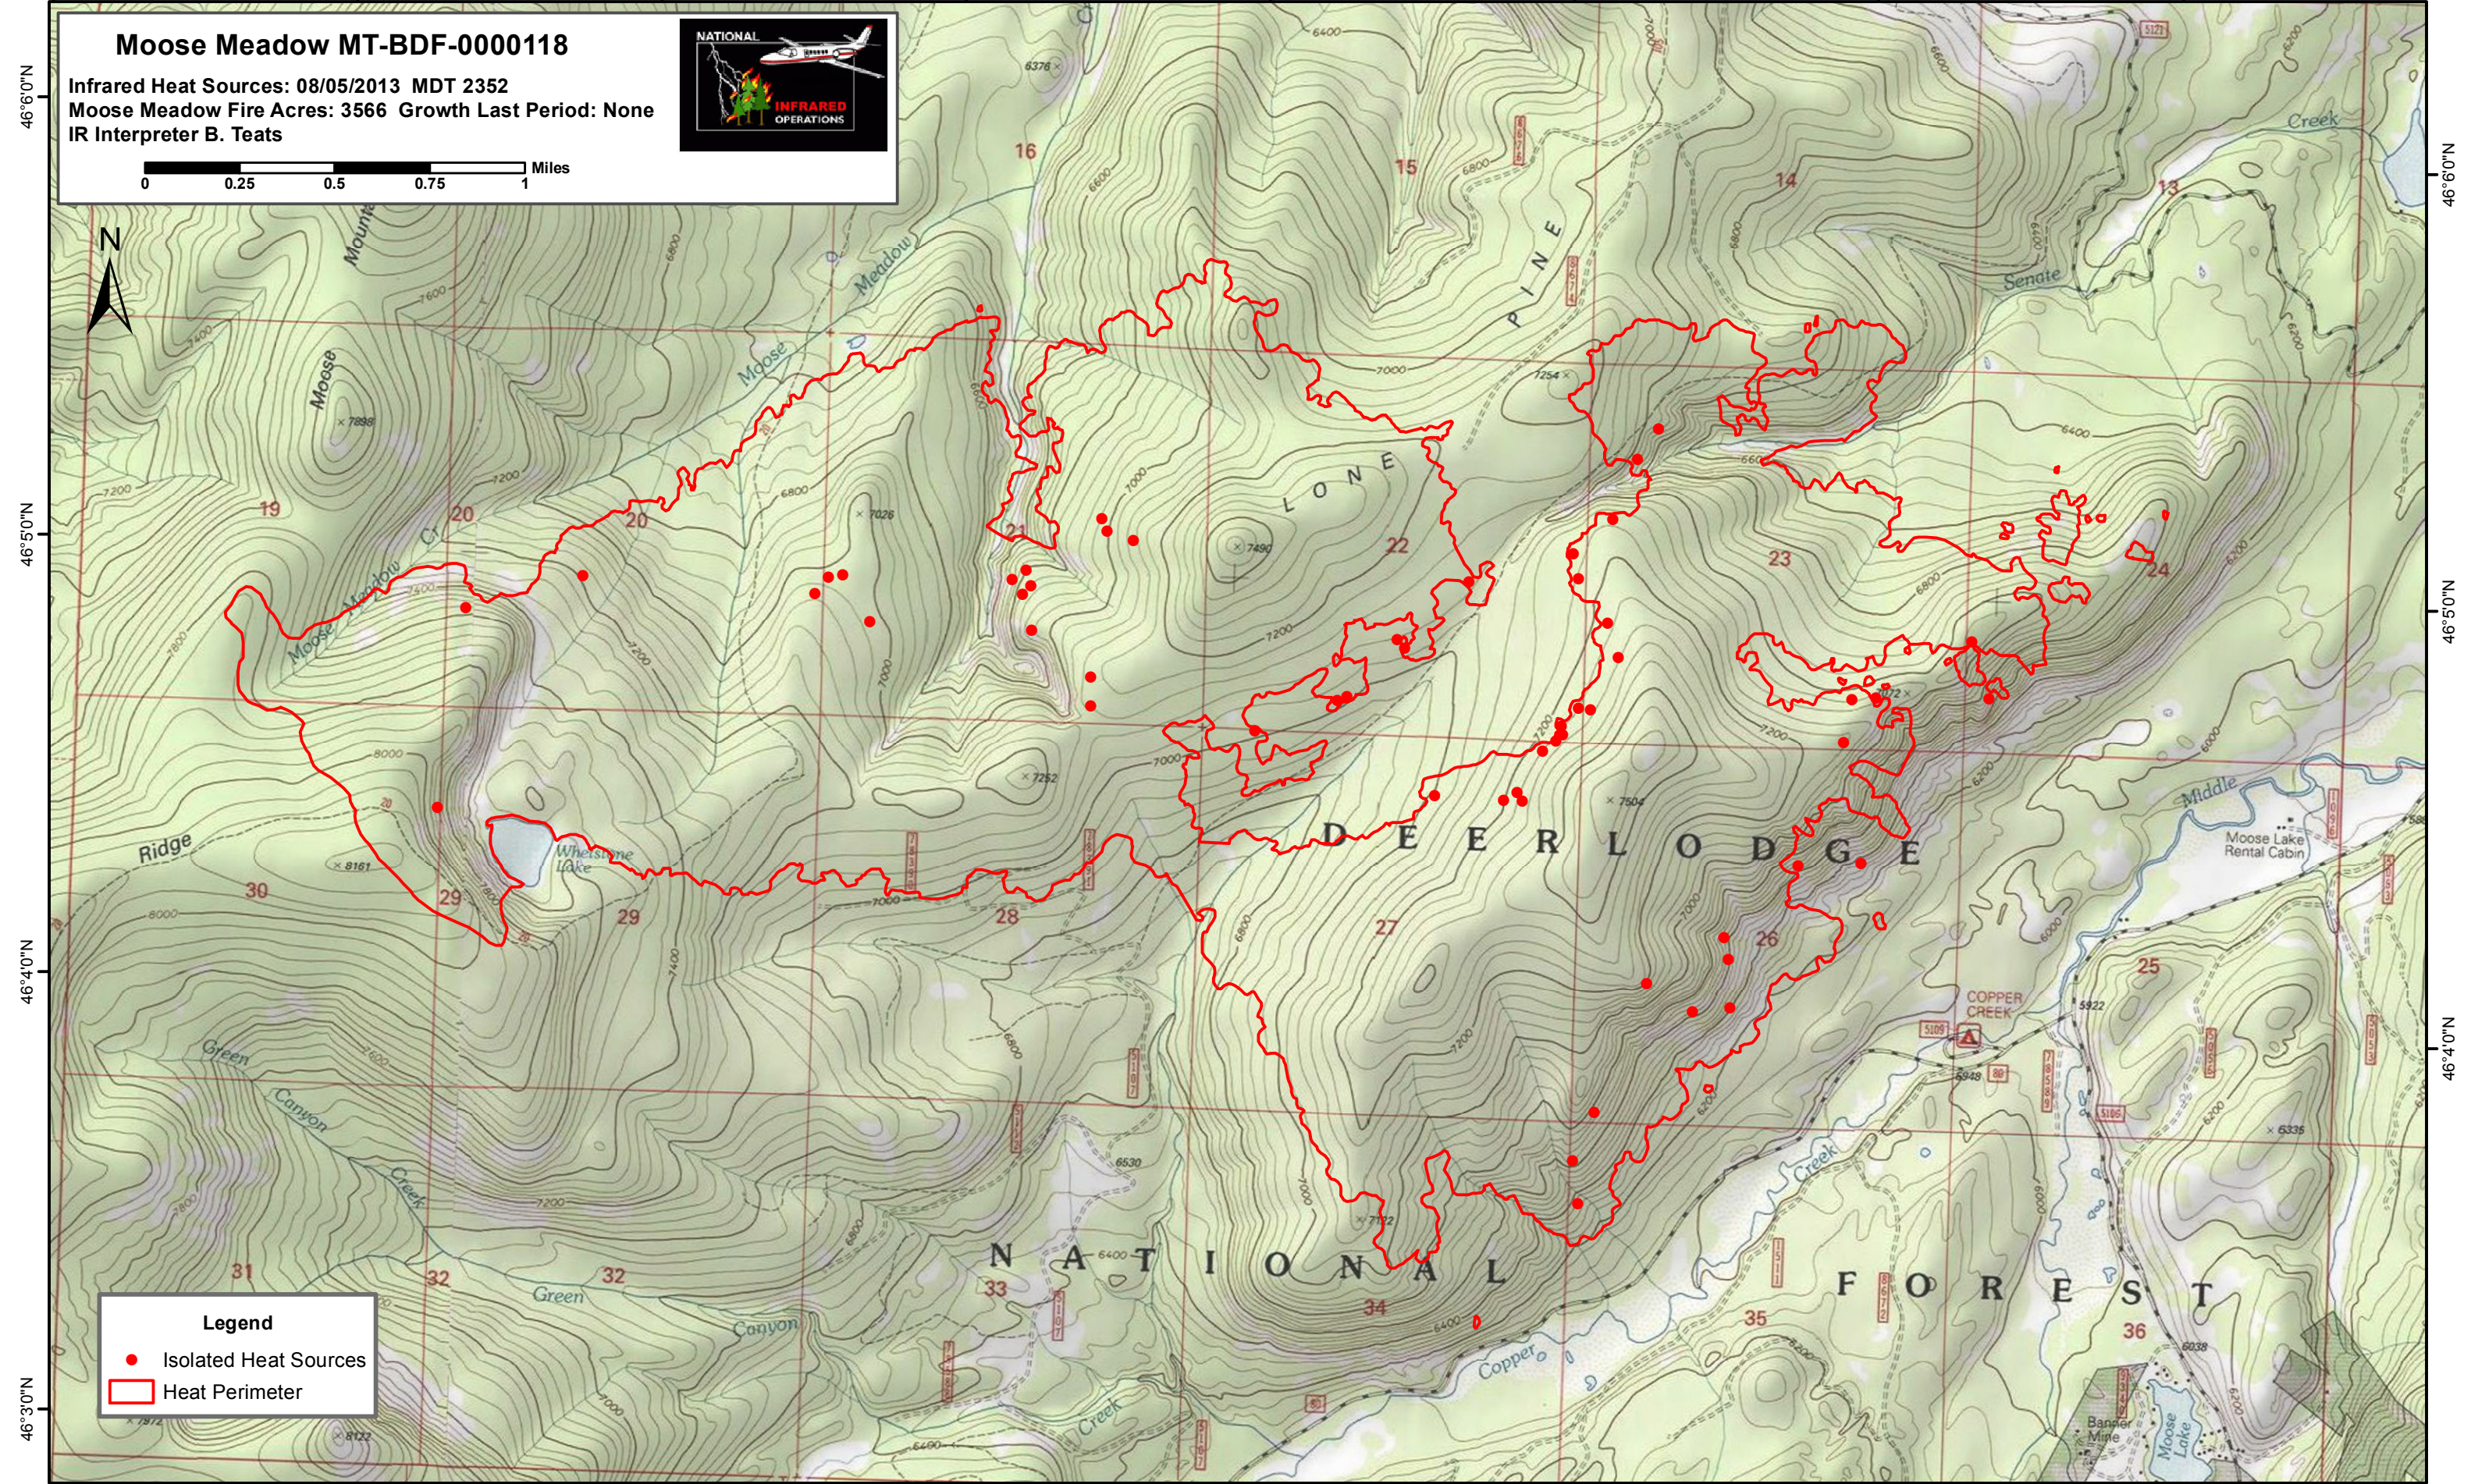

113°39'0"W 113°38'0"W 113°37'0"W 113°36'0"W 113°35'0"W 113°34'0"W 113°33'0"W 113°32'0"W

Moose Meadow MT-BDF-0000118

Infrared Heat Sources: 08/05/2013 MDT 2352
 Moose Meadow Fire Acres: 3566 Growth Last Period: None
 IR Interpreter B. Teats

0 0.25 0.5 0.75 1 Miles

Legend

- Isolated Heat Sources
- ▭ Heat Perimeter

113°38'0"W 113°37'0"W 113°36'0"W 113°35'0"W 113°34'0"W 113°33'0"W 113°32'0"W

46°50'0"N
46°50'0"N
46°40'0"N
46°40'0"N
46°30'0"N

46°50'0"N
46°50'0"N
46°40'0"N
46°40'0"N
46°30'0"N