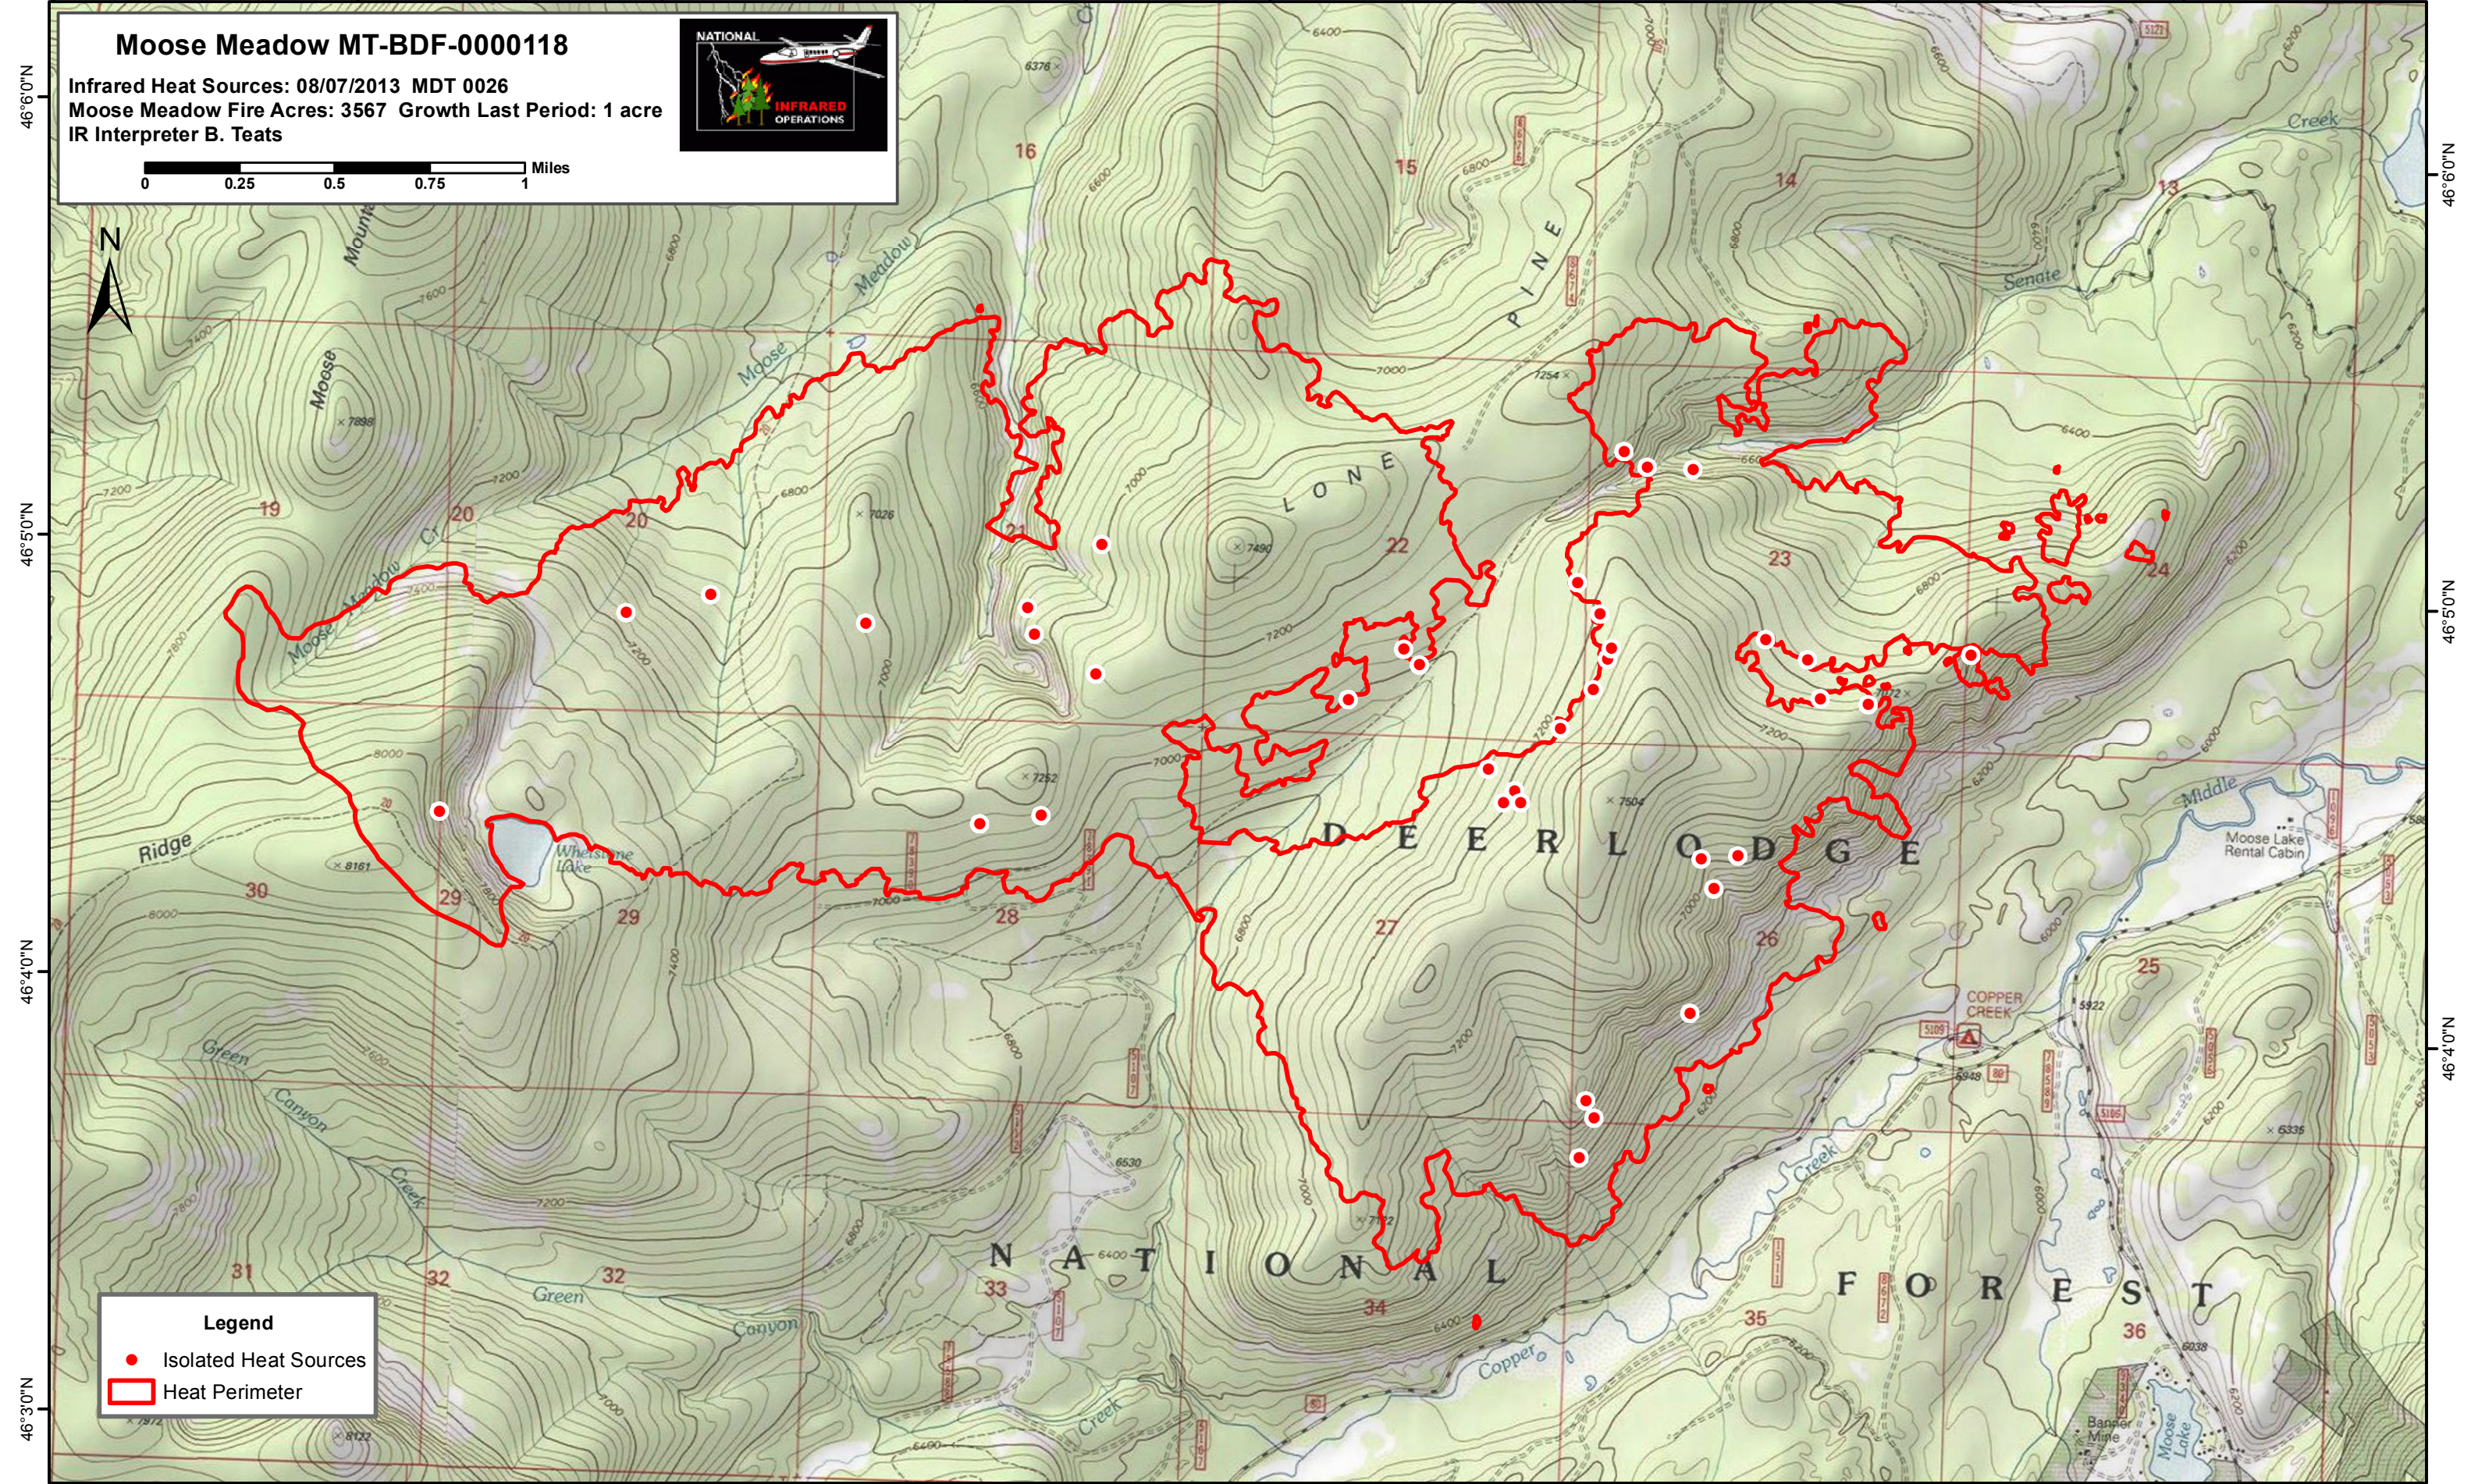

113°39'0"W 113°38'0"W 113°37'0"W 113°36'0"W 113°35'0"W 113°34'0"W 113°33'0"W 113°32'0"W

**Moose Meadow MT-BDF-0000118**

Infrared Heat Sources: 08/07/2013 MDT 0026  
 Moose Meadow Fire Acres: 3567 Growth Last Period: 1 acre  
 IR Interpreter B. Teats

0 0.25 0.5 0.75 1 Miles

**Legend**

- Isolated Heat Sources
- Heat Perimeter

113°38'0"W 113°37'0"W 113°36'0"W 113°35'0"W 113°34'0"W 113°33'0"W 113°32'0"W

46°6'0"N  
46°5'0"N  
46°4'0"N  
46°3'0"N

46°6'0"N  
46°5'0"N  
46°4'0"N  
46°3'0"N