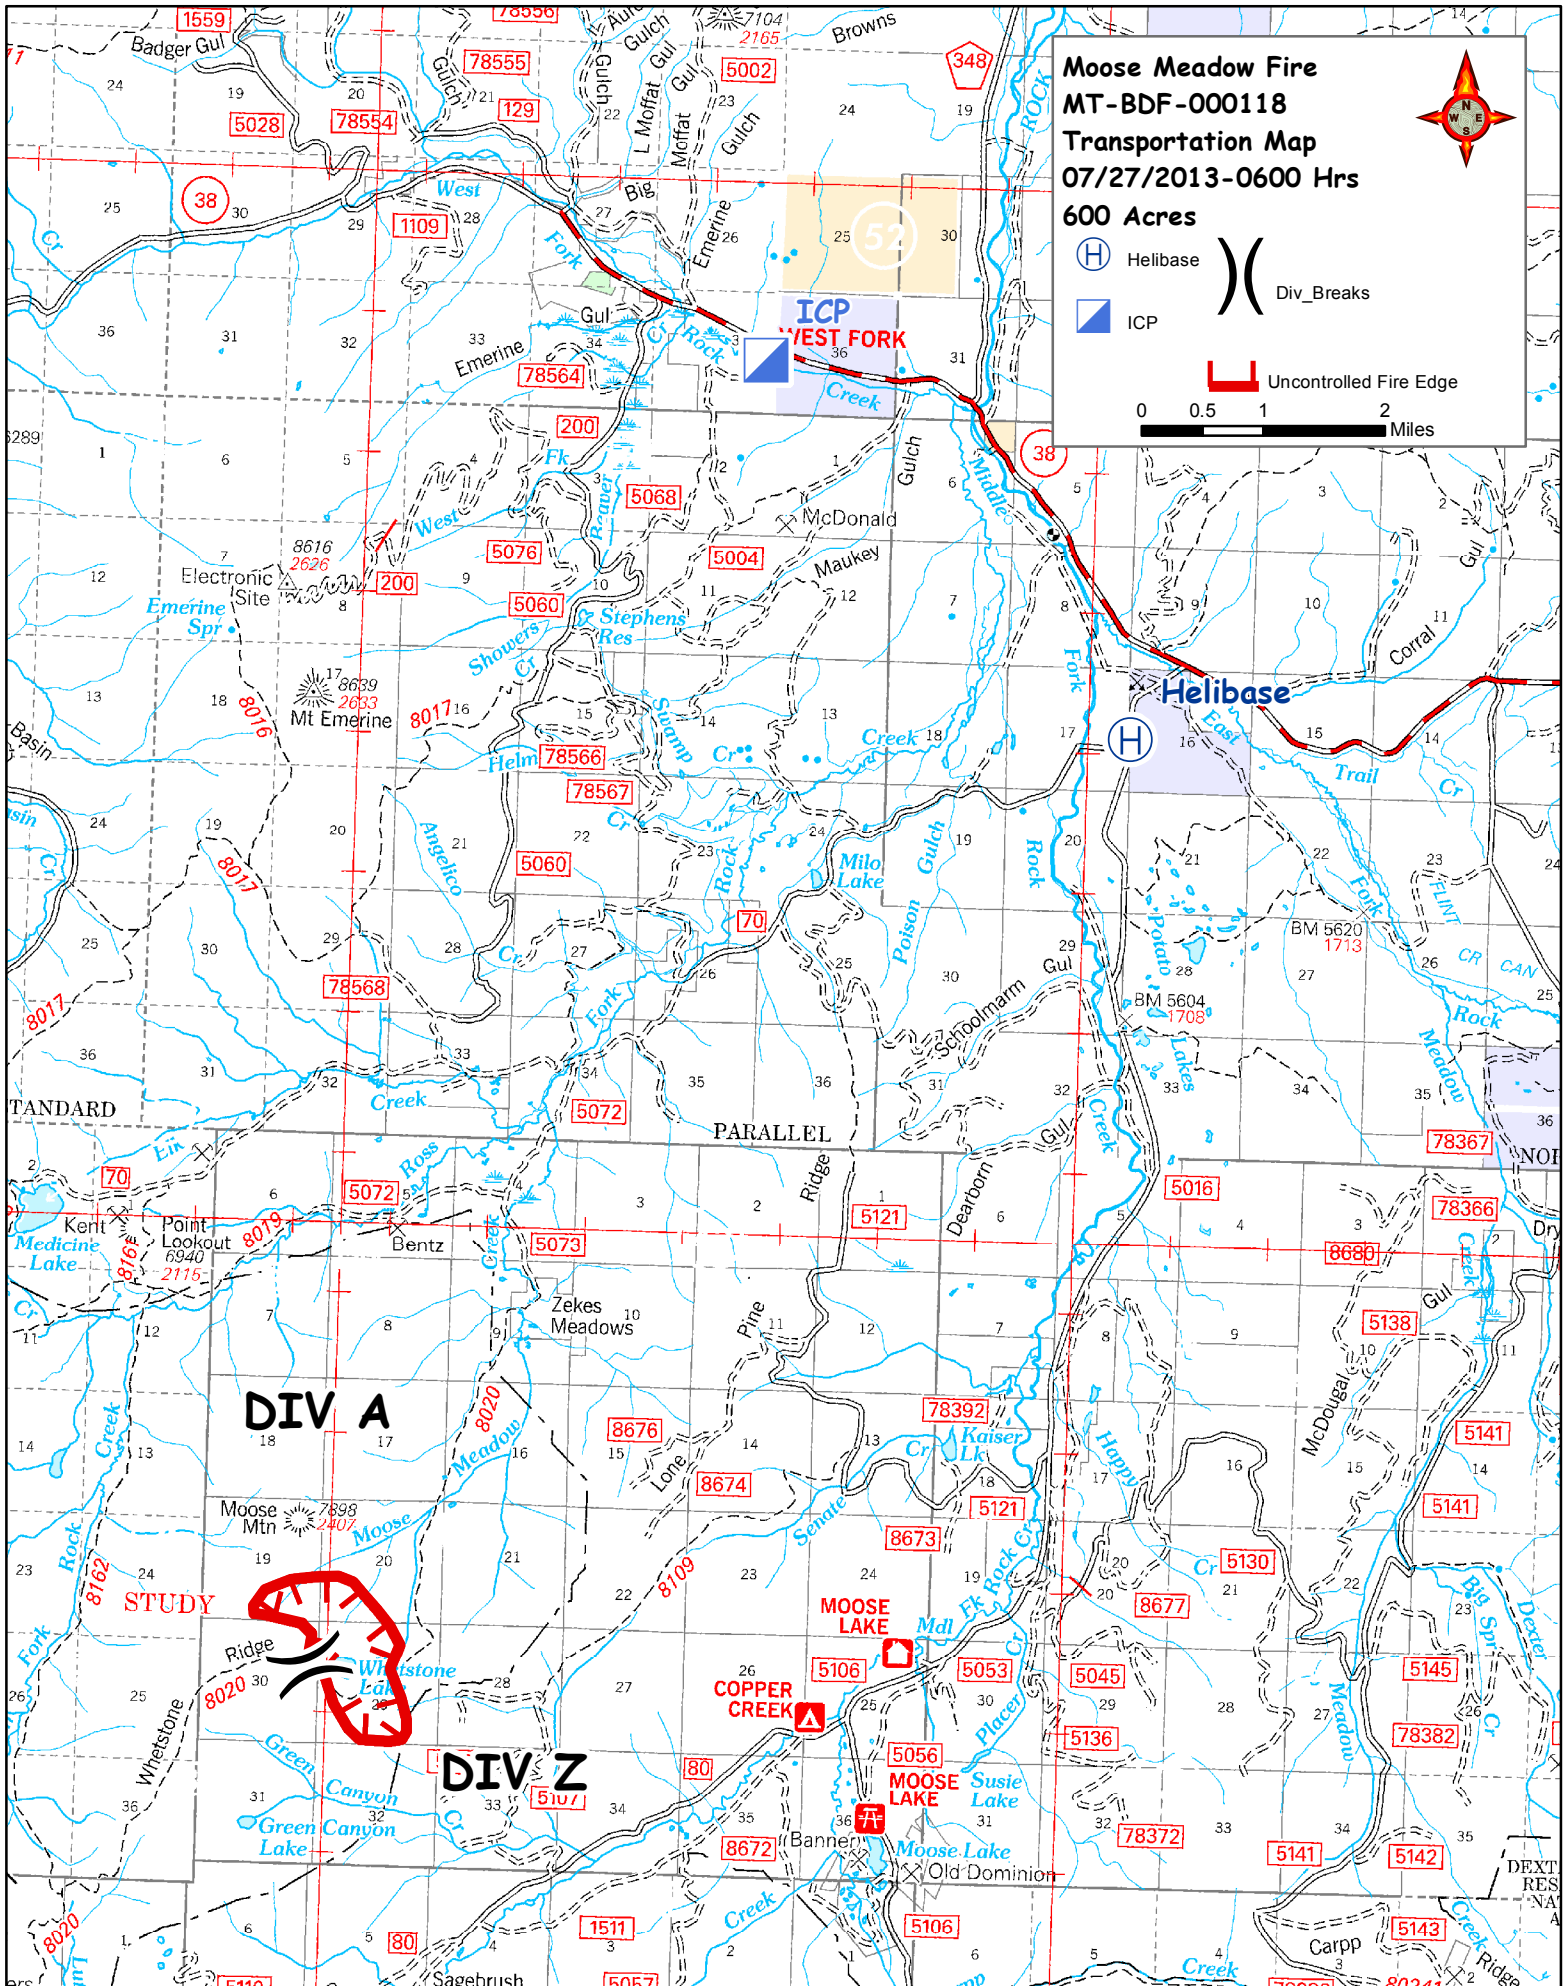

**Moose Meadow Fire
MT-BDF-000118
Transportation Map
07/27/2013-0600 Hrs
600 Acres**

- Helibase
- ICP
- Div_Breaks

DIV A

DIV Z

STUDY

MOOSE LAKE

COPPER CREEK

MOOSE LAKE

MOOSE LAKE

MOOSE LAKE

MOOSE LAKE

MOOSE LAKE