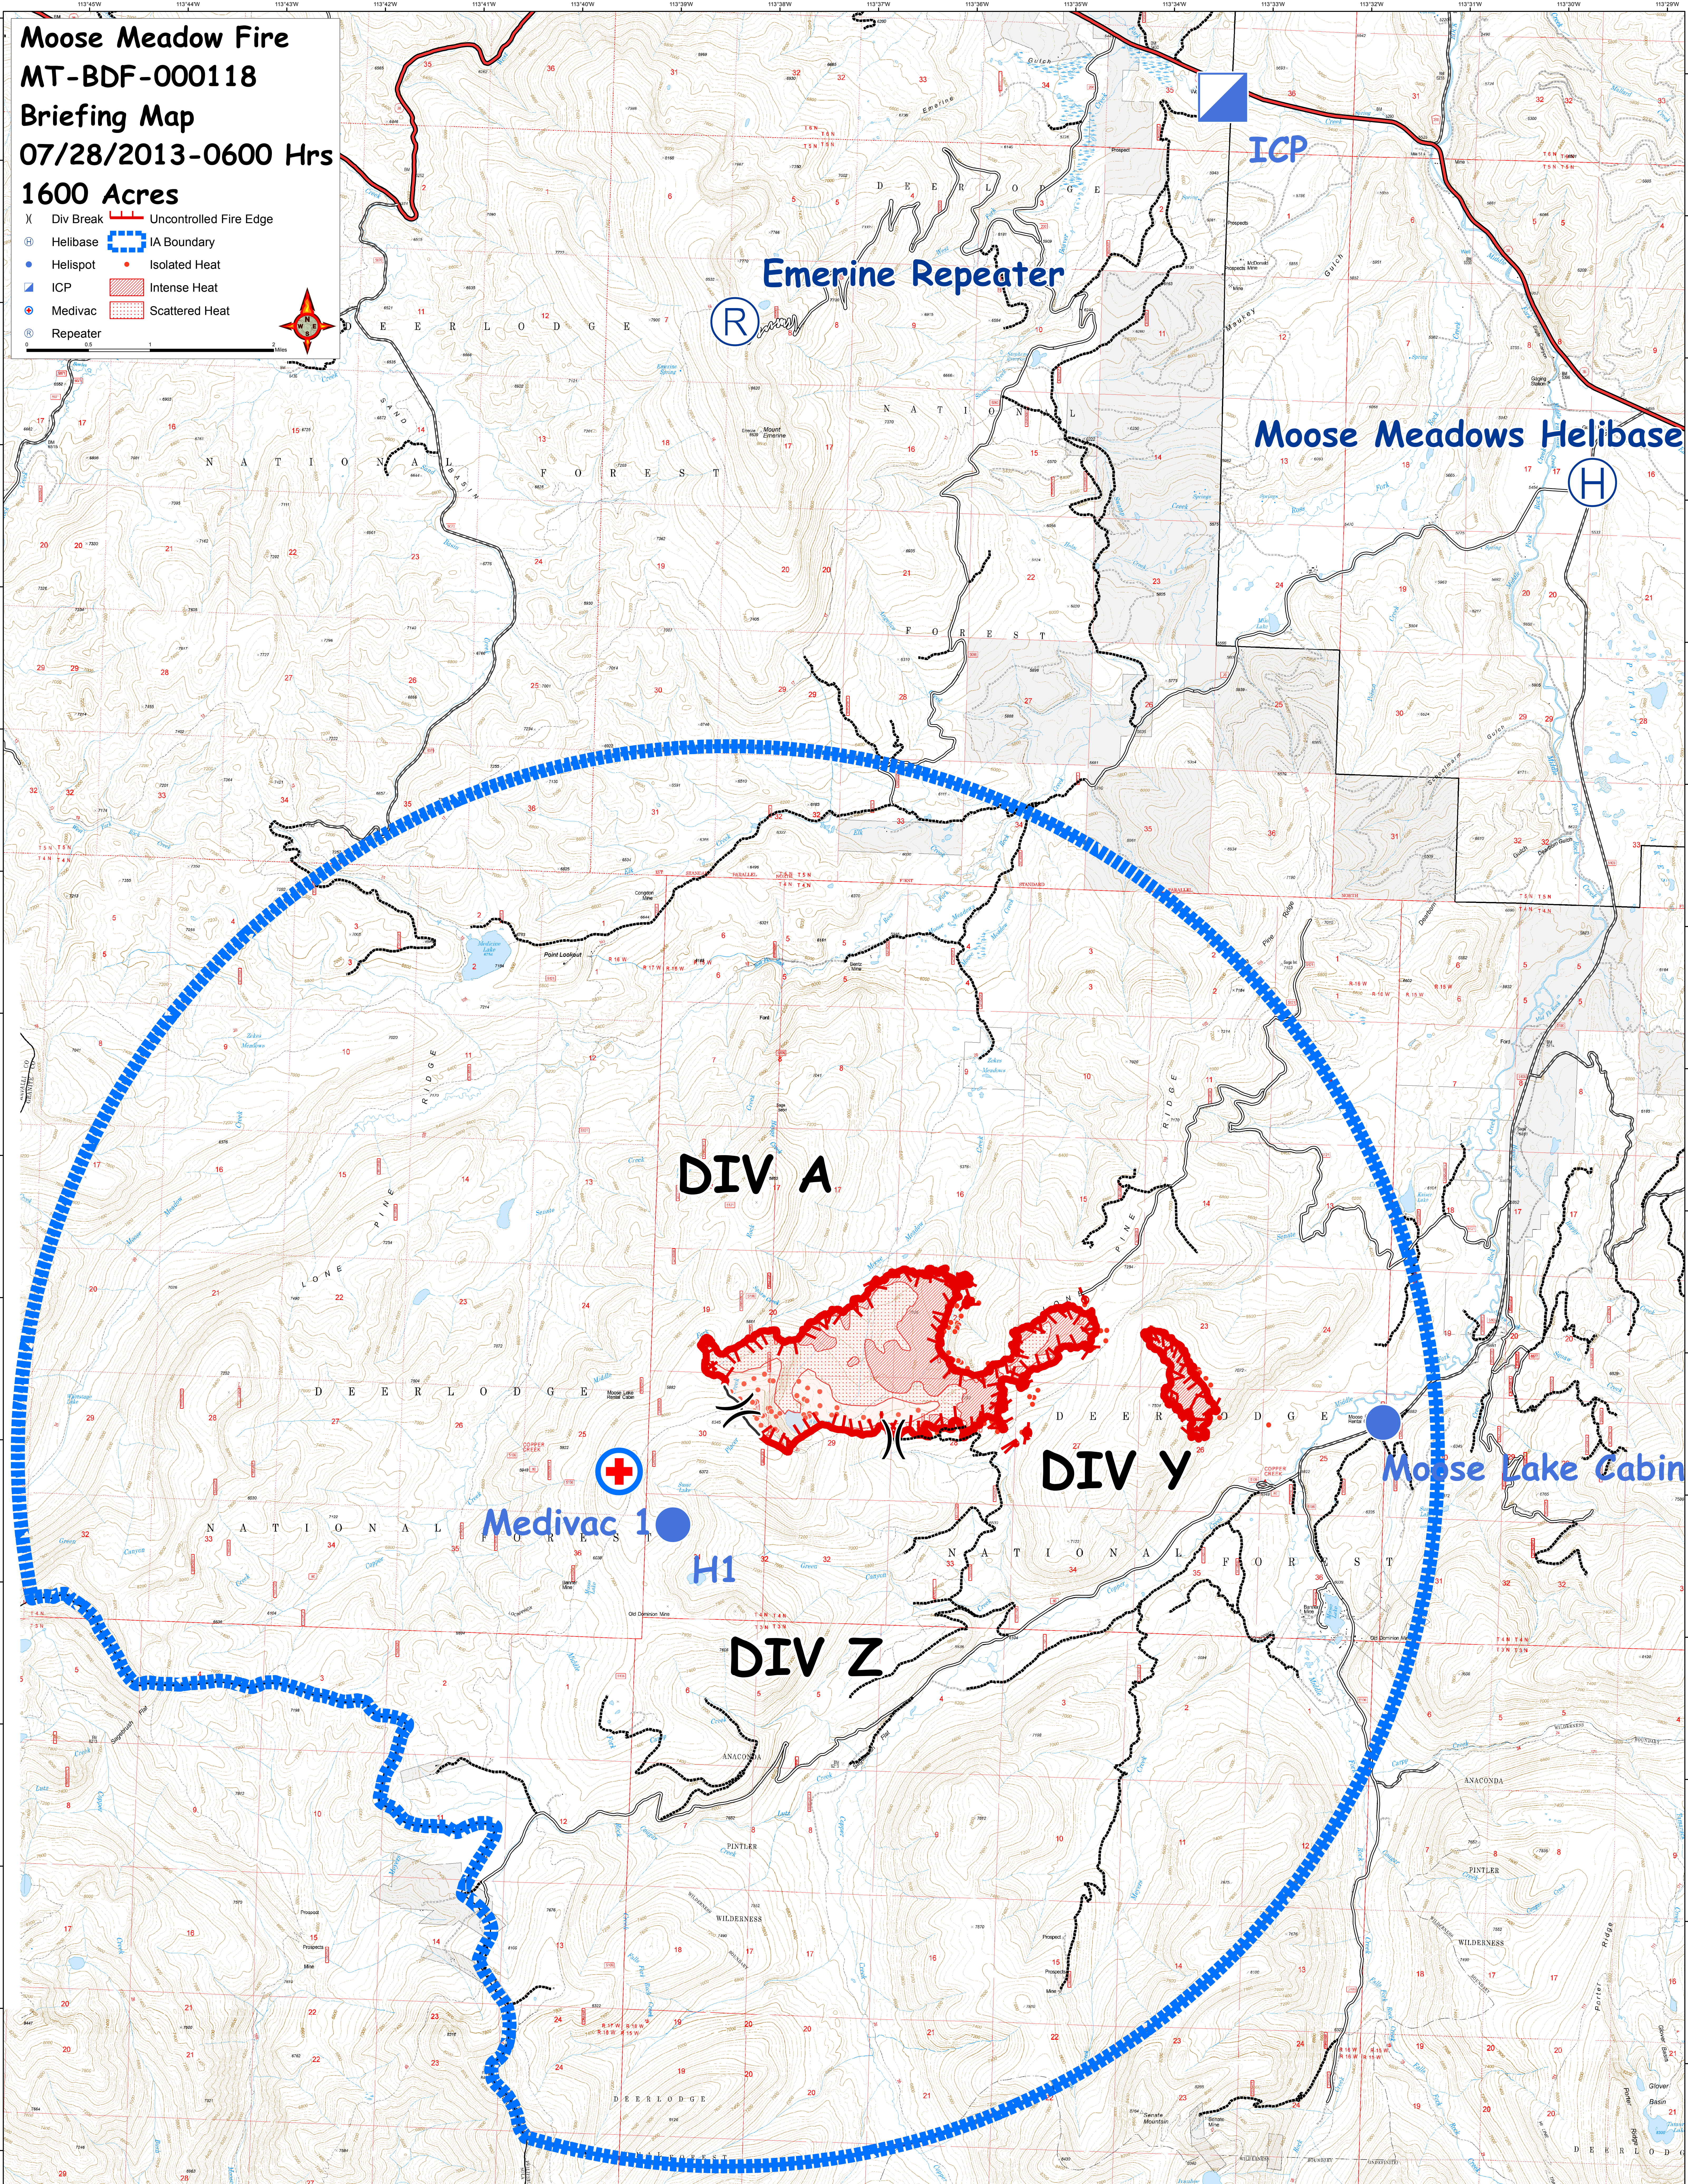

Moose Meadow Fire
MT-BDF-000118
Briefing Map
07/28/2013-0600 Hrs
1600 Acres

- Div Break
- Uncontrolled Fire Edge
- Helibase
- Helispot
- ICP
- Medivac
- Repeater
- IA Boundary
- Isolated Heat
- Intense Heat
- Scattered Heat

Emerine Repeater

ICP

Moose Meadows Helibase

DIV A

DIV Y

DIV Z

Medivac 1

Moose Lake Cabin