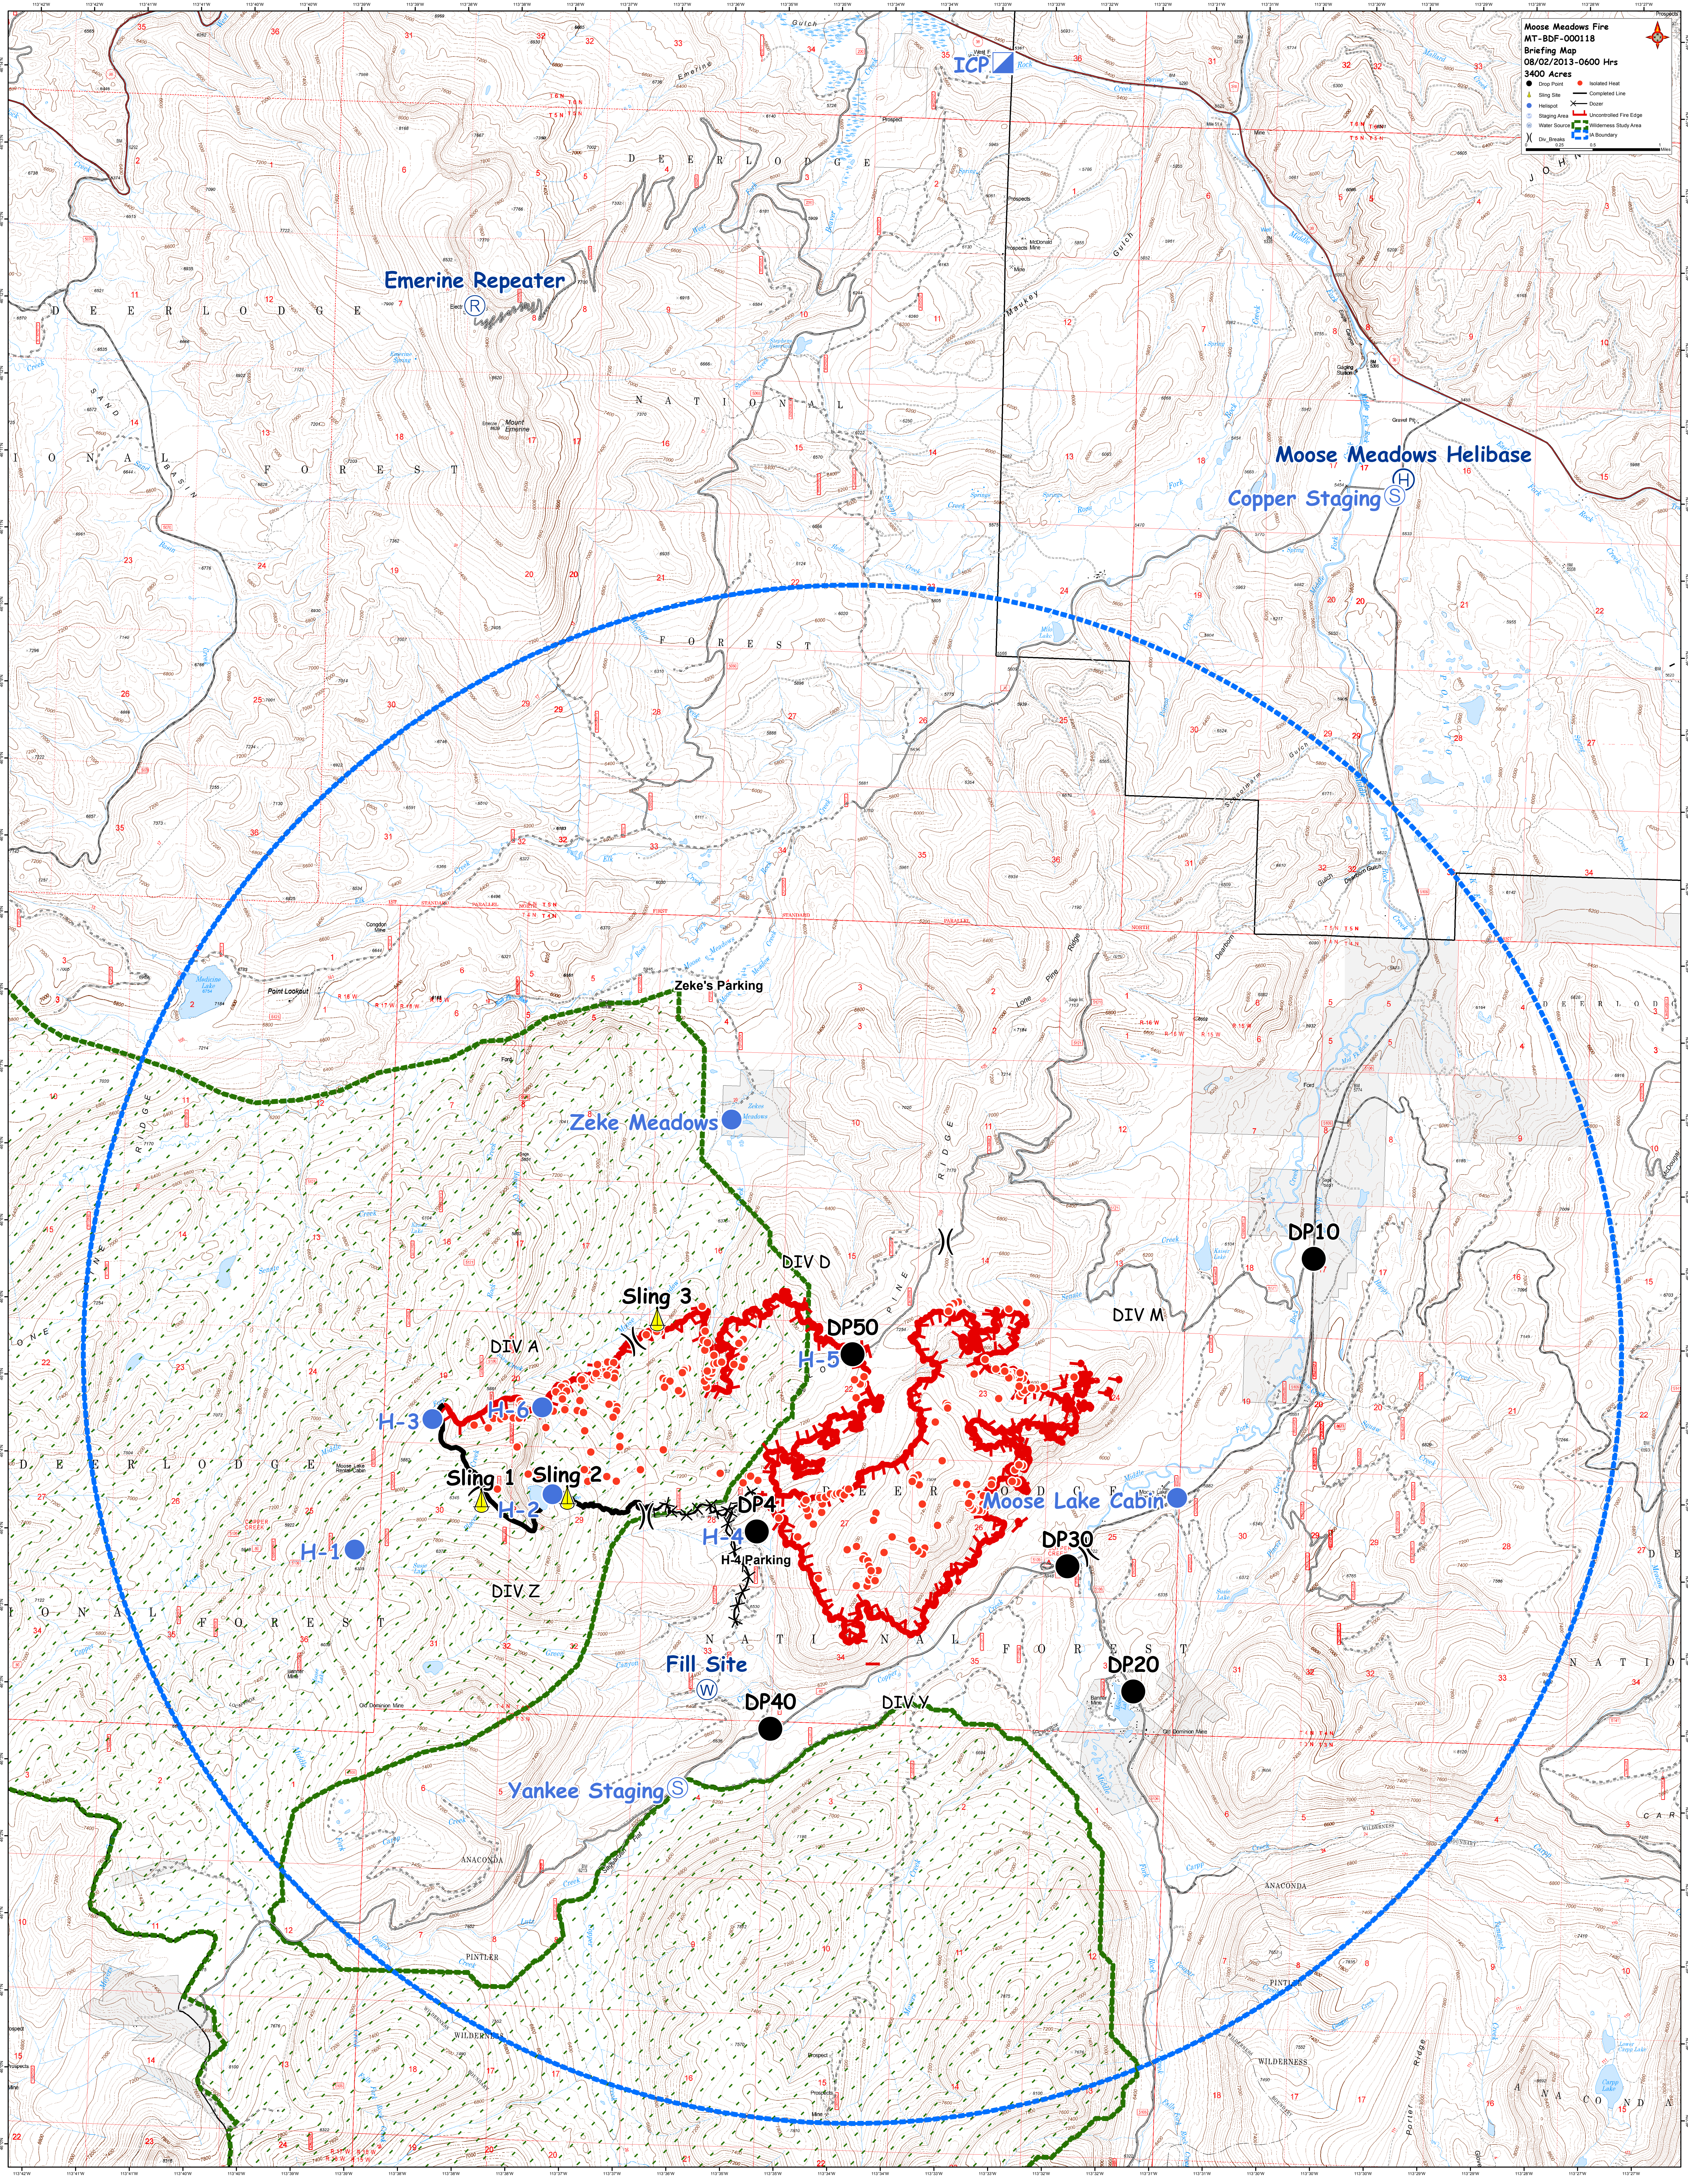

Moose Meadows Fire
MT-BDF-000118
Briefing Map
08/02/2013-0600 Hrs
3400 Acres

- Drop Point
- Helipoint
- Staging Area
- Water Source
- Ch. Breaks
- Isolated Heat
- Completed Line
- Uncontrolled Fire Edge
- Wilderness Study Area
- A Boundary

Emerine Repeater

Moose Meadows Helibase

Copper Staging

Zeke's Parking

Zeke Meadows

Sling 3

Sling 1

Sling 2

Fill Site

Yankee Staging

Moose Lake Cabin

DP10

DP50

DP30

DP20

DP40

DIV A

DIV D

DIV M

DIV Z

DIV Y