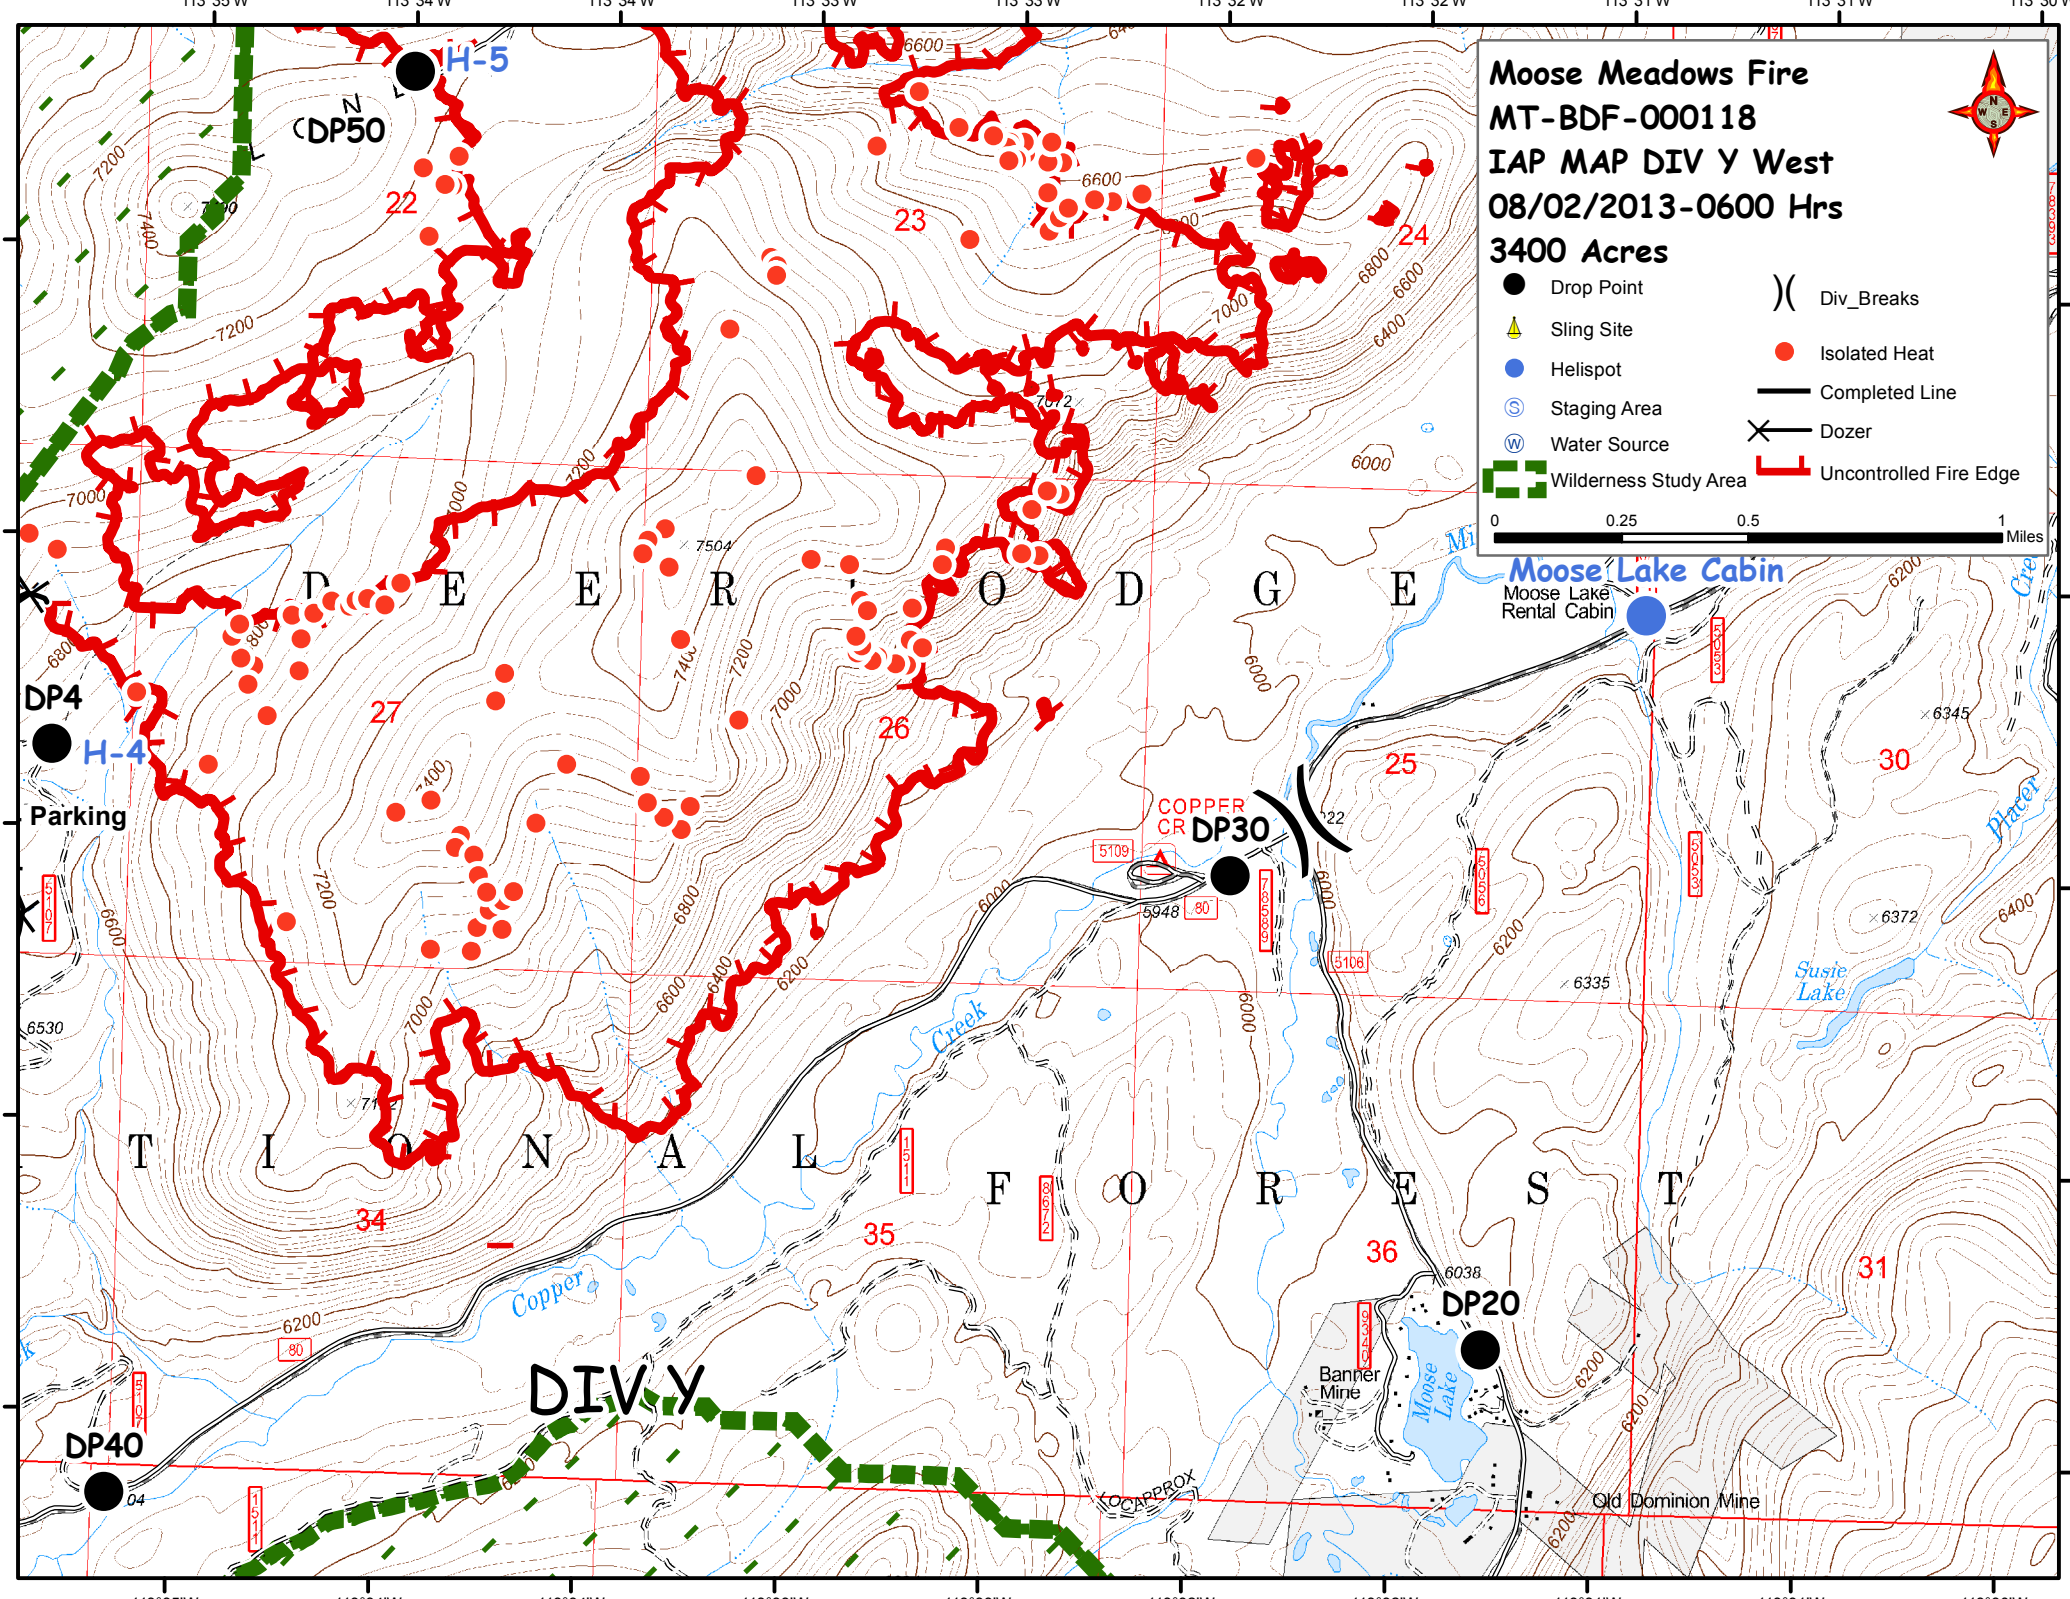

Moose Meadows Fire
MT-BDF-000118
IAP MAP DIV Y West
08/02/2013-0600 Hrs
3400 Acres

- Drop Point
- ▲ Sling Site
- Helispot
- ⊙ Staging Area
- ⊕ Water Source
- ▭ Wilderness Study Area
-) Div_Breaks
- Isolated Heat
- Completed Line
- ✕ Dozer
- ┌ Uncontrolled Fire Edge

Moose Lake Cabin
Moose Lake Rental Cabin

COPPER CR
DP30

DIV Y

DP4
H-4
Parking

DP40

DP20
Banner Mine
Moose Lake

Old Dominion Mine