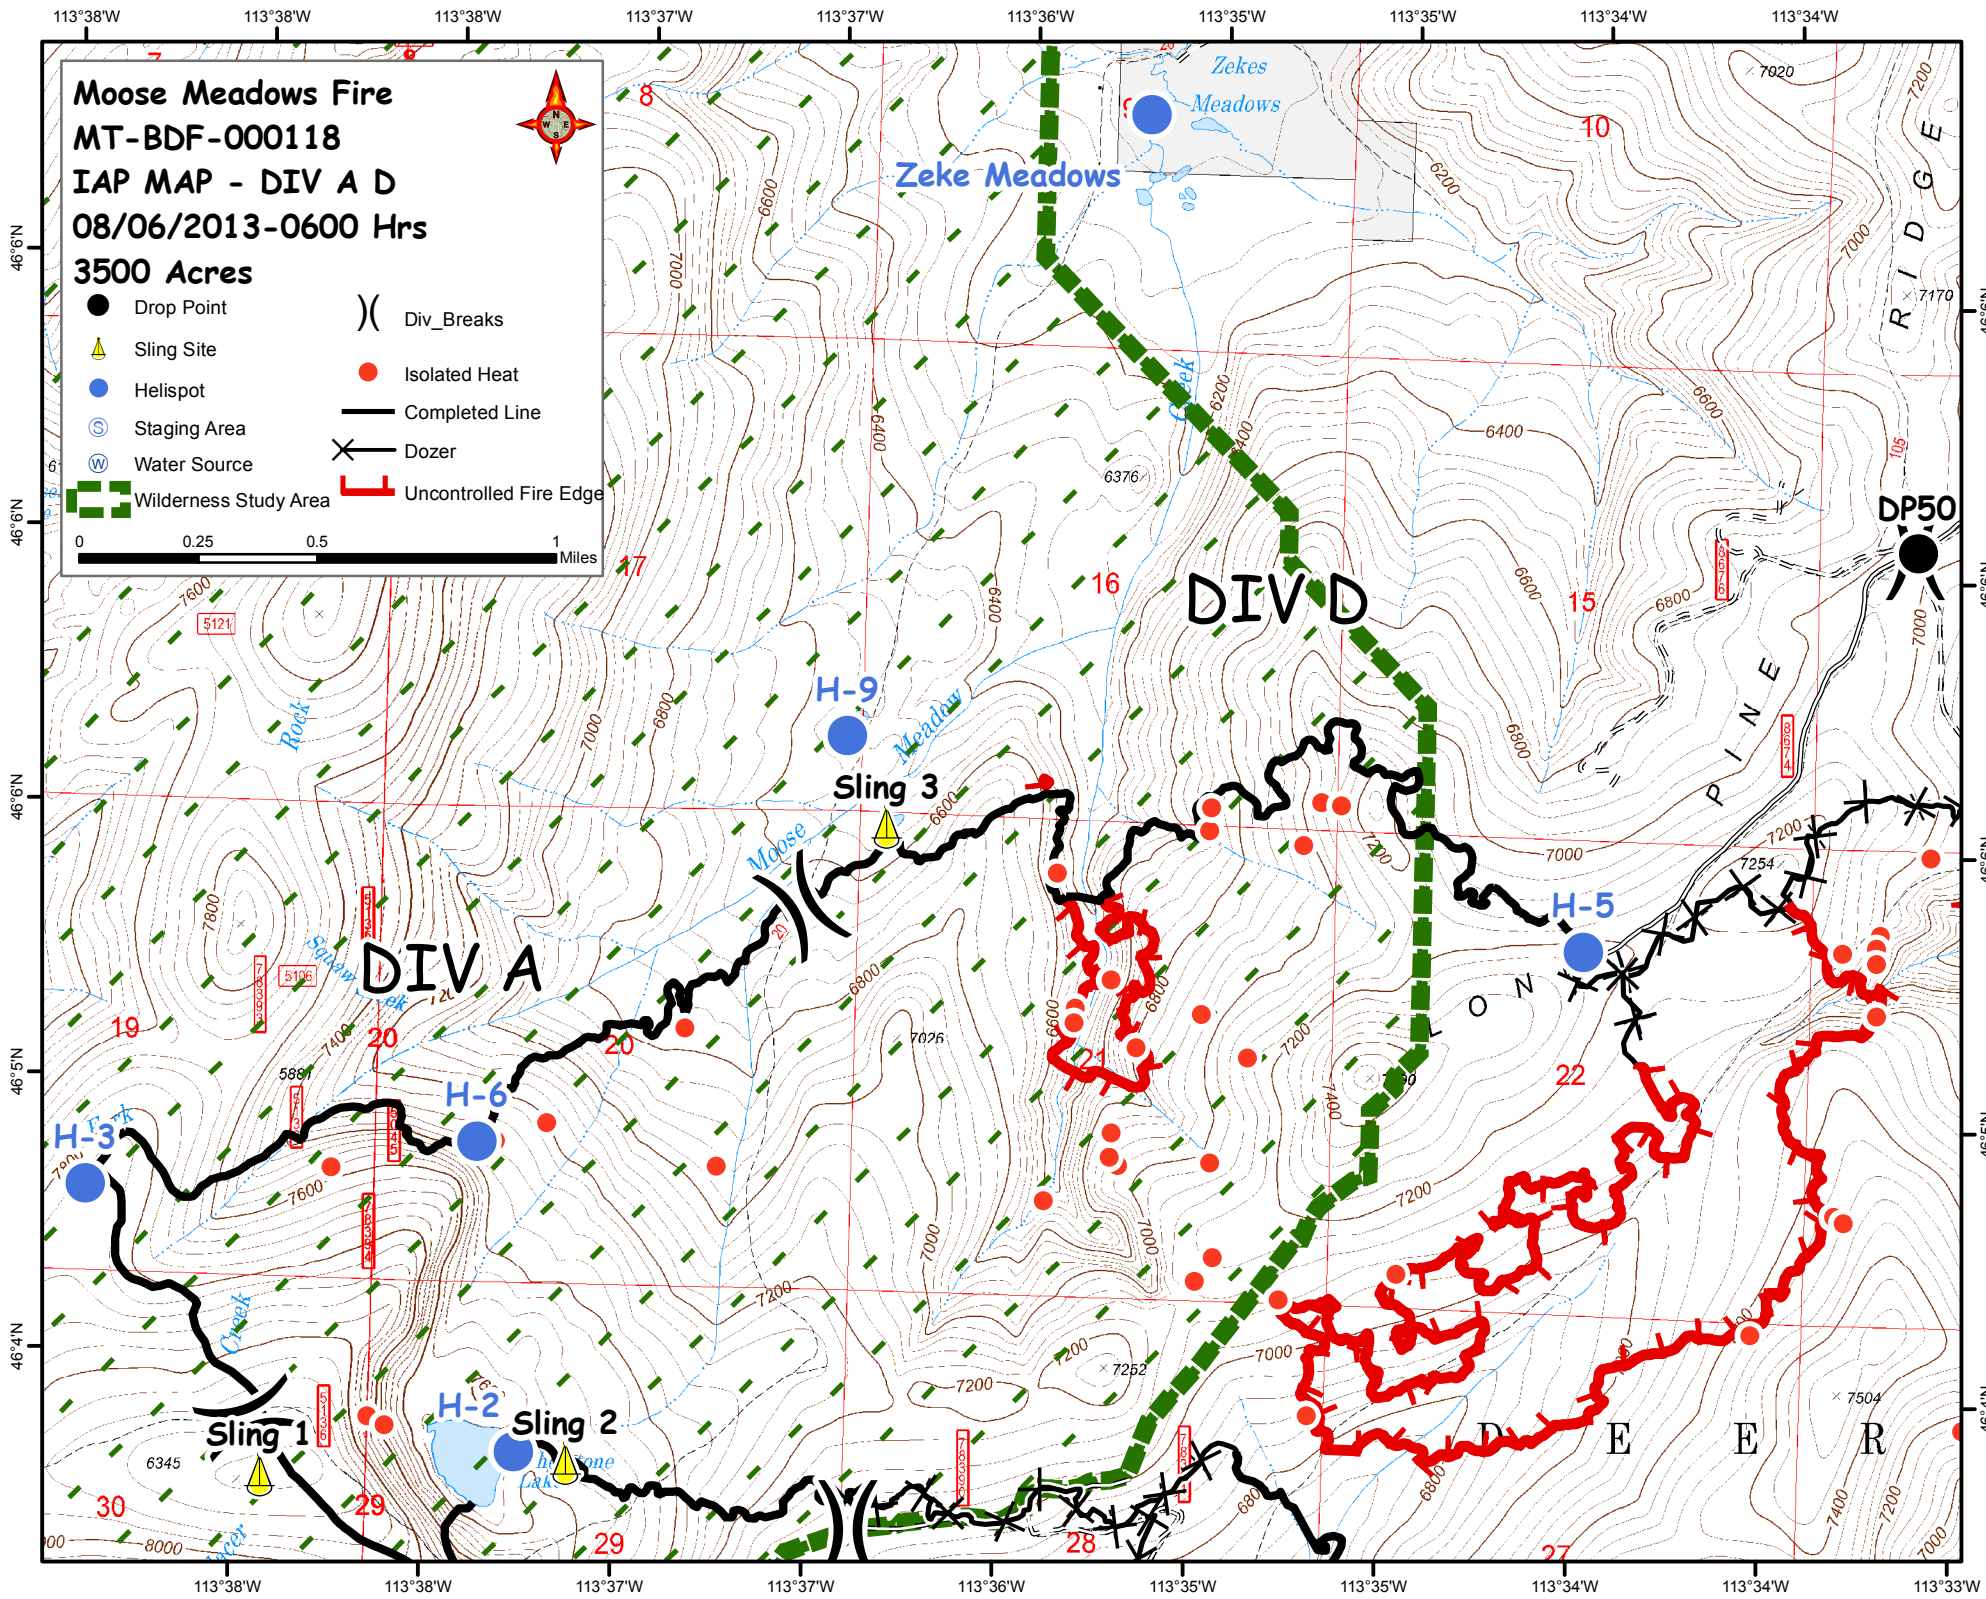

**Moose Meadows Fire
MT-BDF-000118
IAP MAP - DIV A D
08/06/2013-0600 Hrs
3500 Acres**

- Drop Point
- ▲ Sling Site
- Helispot
- ⊙ Staging Area
- ⊙ Water Source
- ▨ Wilderness Study Area
-) Div_Breaks
- Isolated Heat
- Completed Line
- ✂ Dozer
- ┌ Uncontrolled Fire Edge

RIDGE
DP50

DIV D

DIV A

ON

DEER