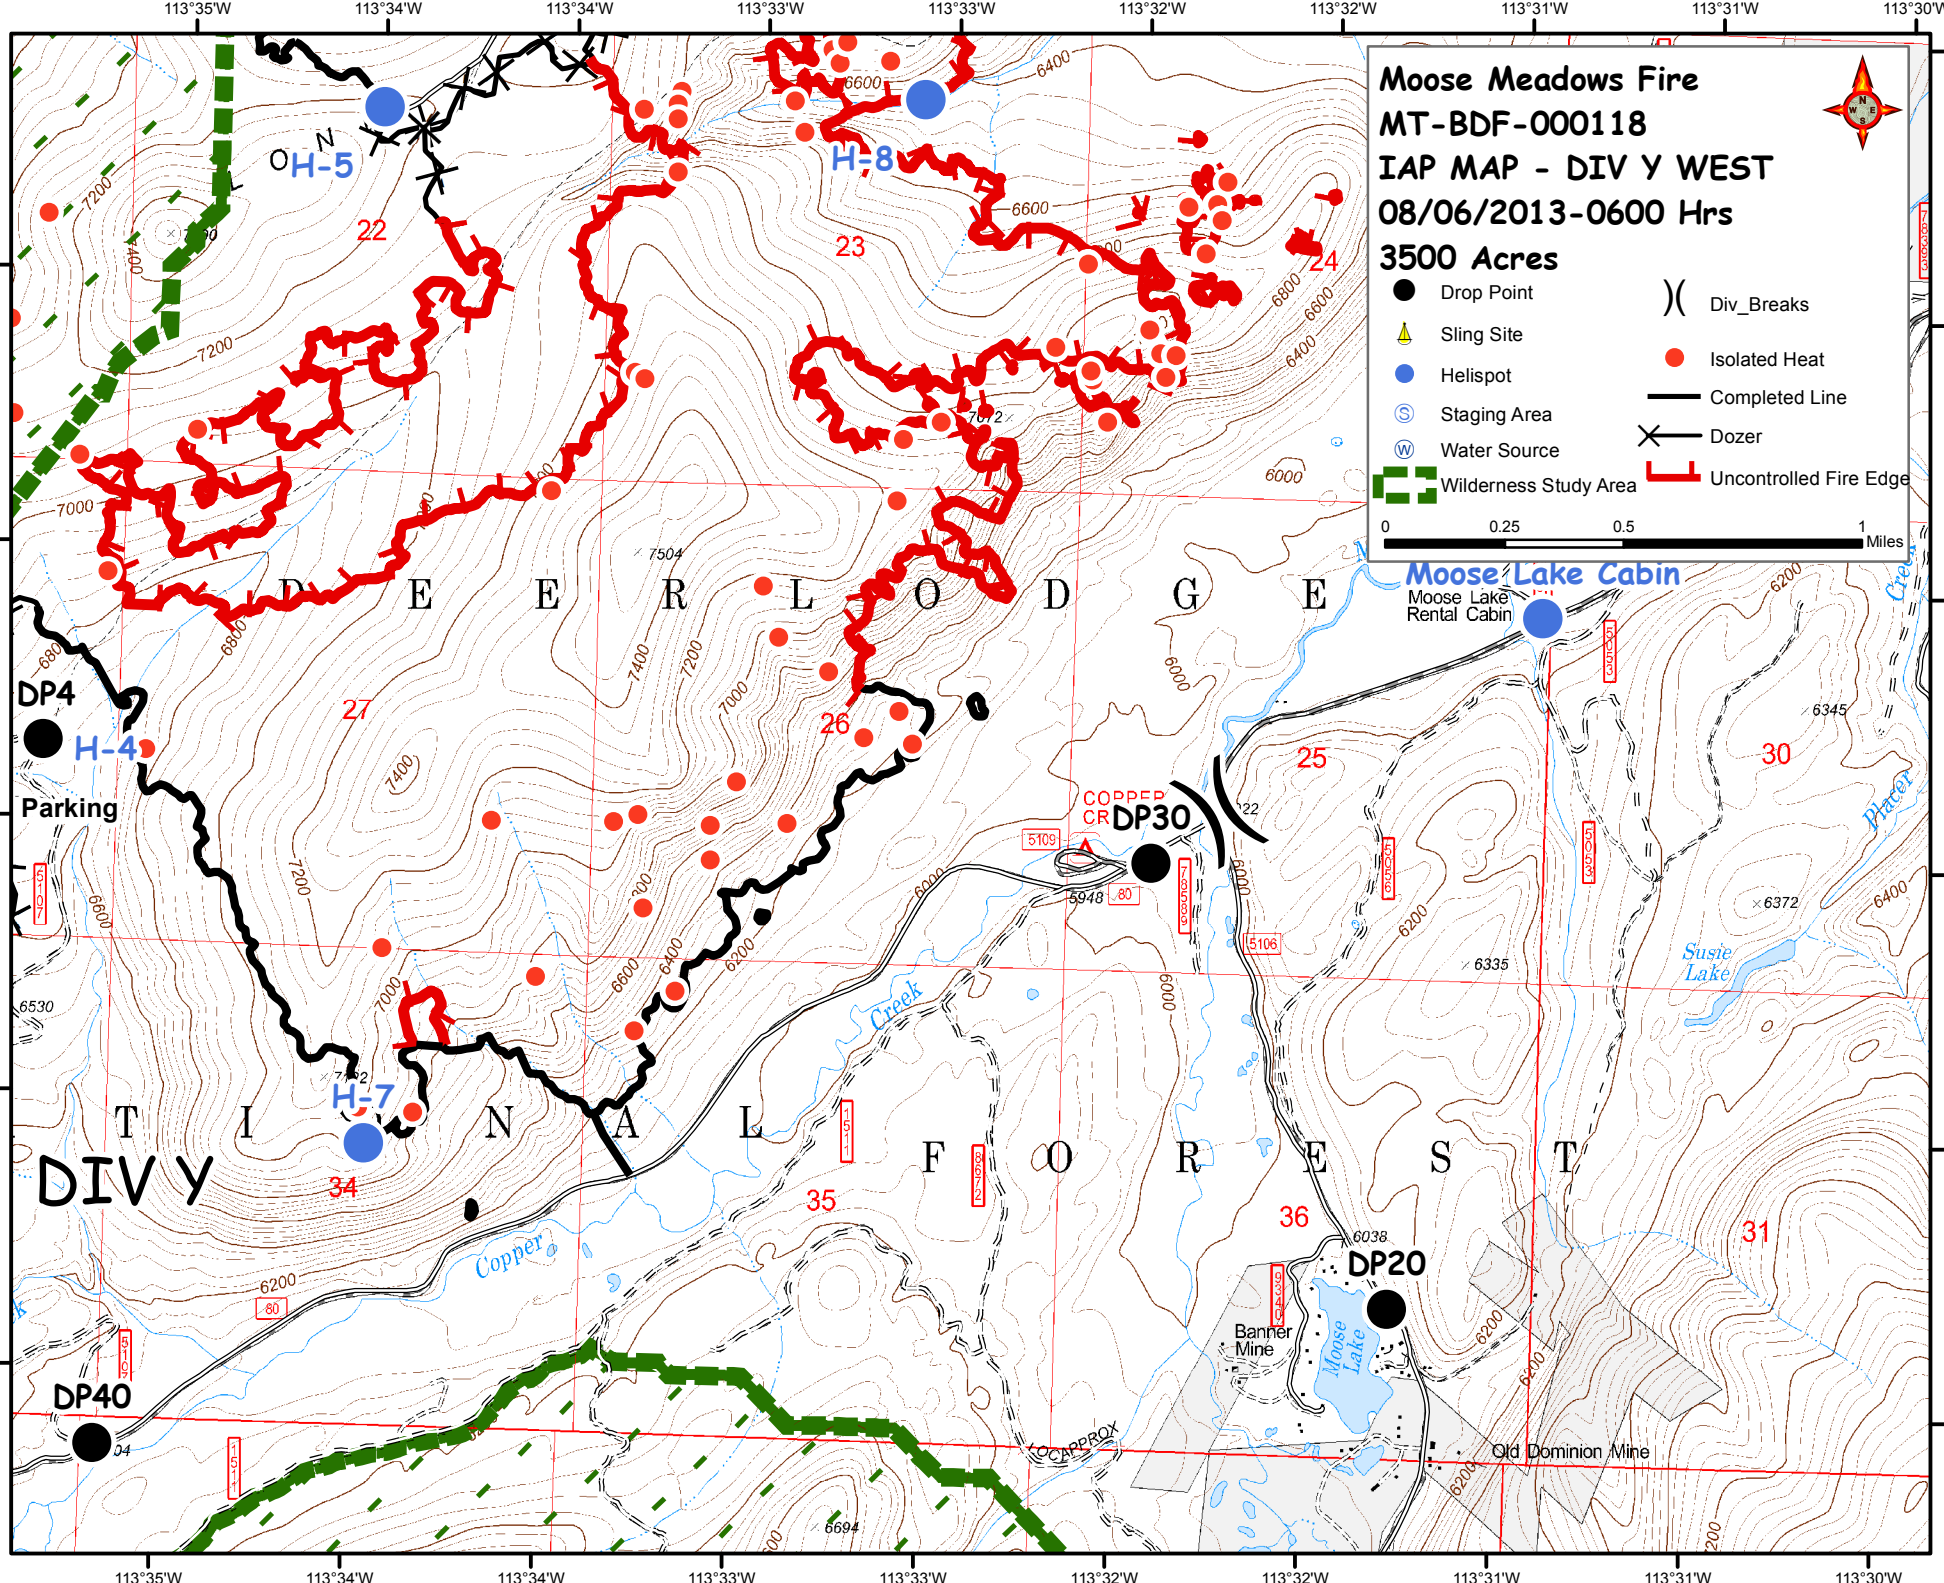

Moose Meadows Fire
MT-BDF-000118
IAP MAP - DIV Y WEST
08/06/2013-0600 Hrs
3500 Acres

- Drop Point
- ▲ Sling Site
- Helispot
- ⊙ Staging Area
- ⊙ Water Source
- ▤ Wilderness Study Area
-) Div_Breaks
- Isolated Heat
- Completed Line
- ✕ Dozer
- ┌ Uncontrolled Fire Edge

DP4
 Parking

DIV Y

DP40

H-5

H-8

H-4

H-7

COPPER CR DP30

DP20

Banner Mine

Old Dominion Mine

Moose Lake Cabin
 Moose Lake Rental Cabin

D E E R L O D G E

T I N A L F O R E S T

22

23

24

27

26

25

34

35

36

30