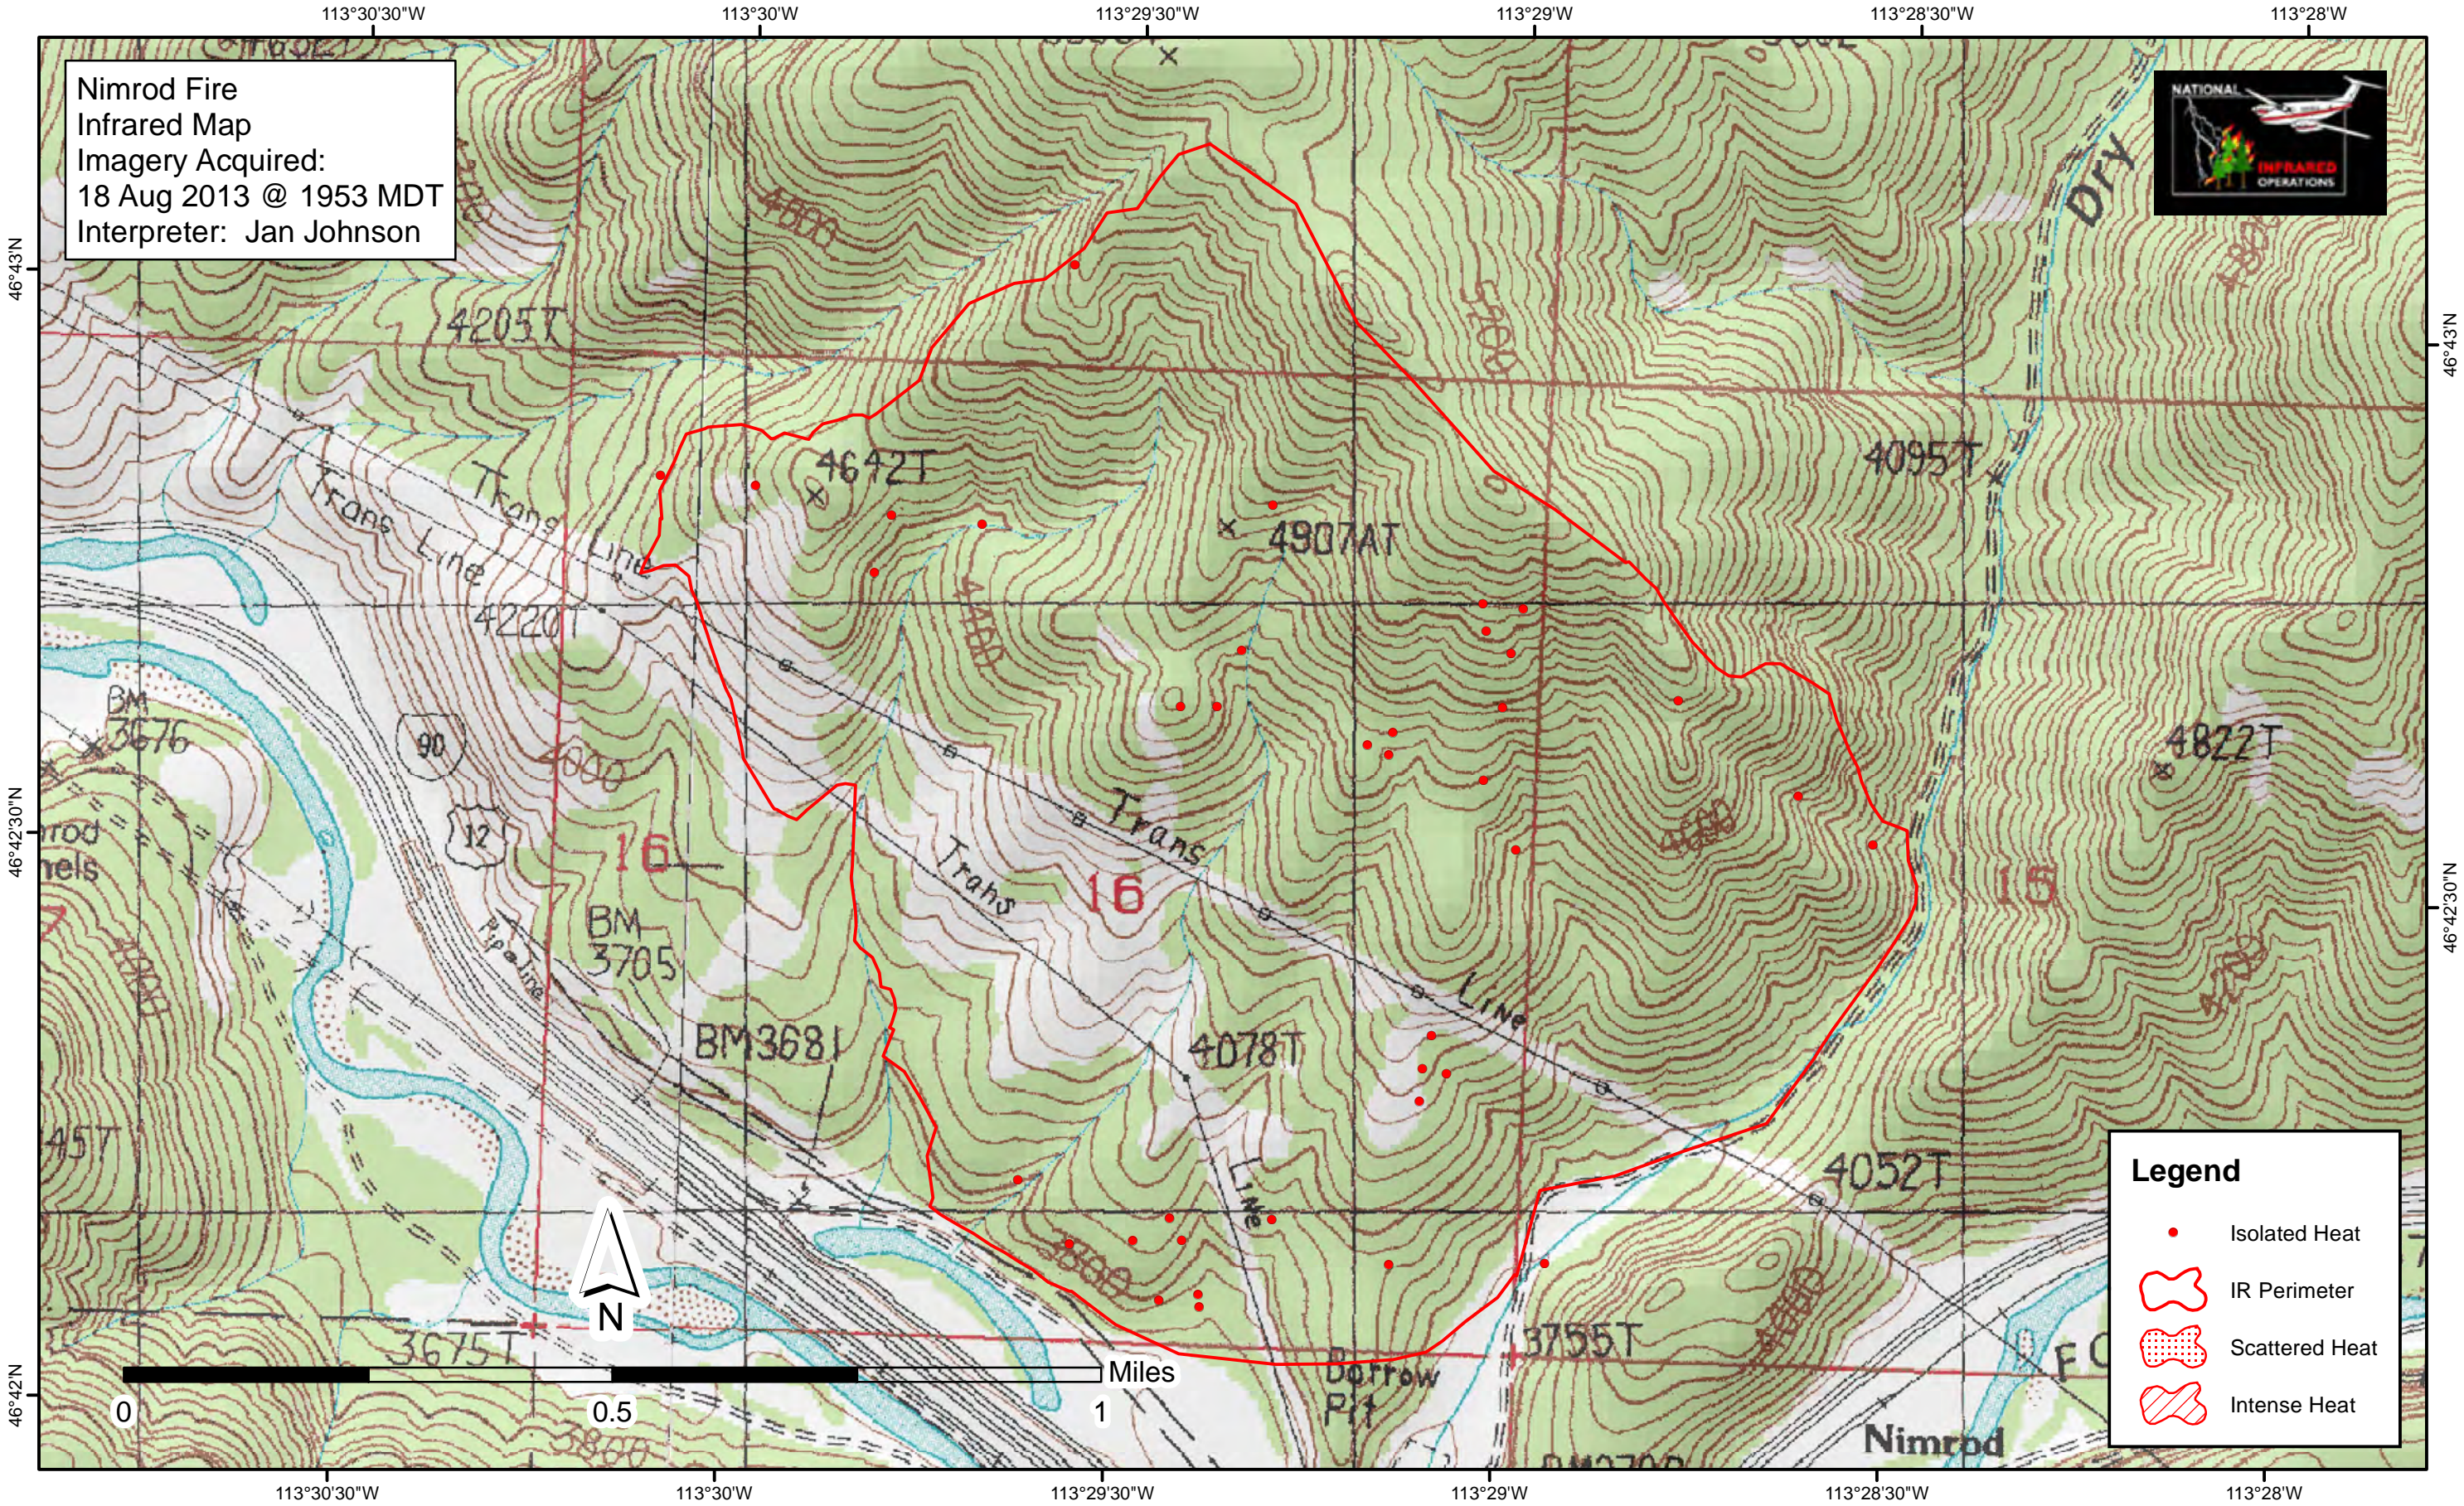

Nimrod Fire
Infrared Map
Imagery Acquired:
18 Aug 2013 @ 1953 MDT
Interpreter: Jan Johnson

Legend

- Isolated Heat
- ⬭ IR Perimeter
- ▨ Scattered Heat
- ▨ Intense Heat