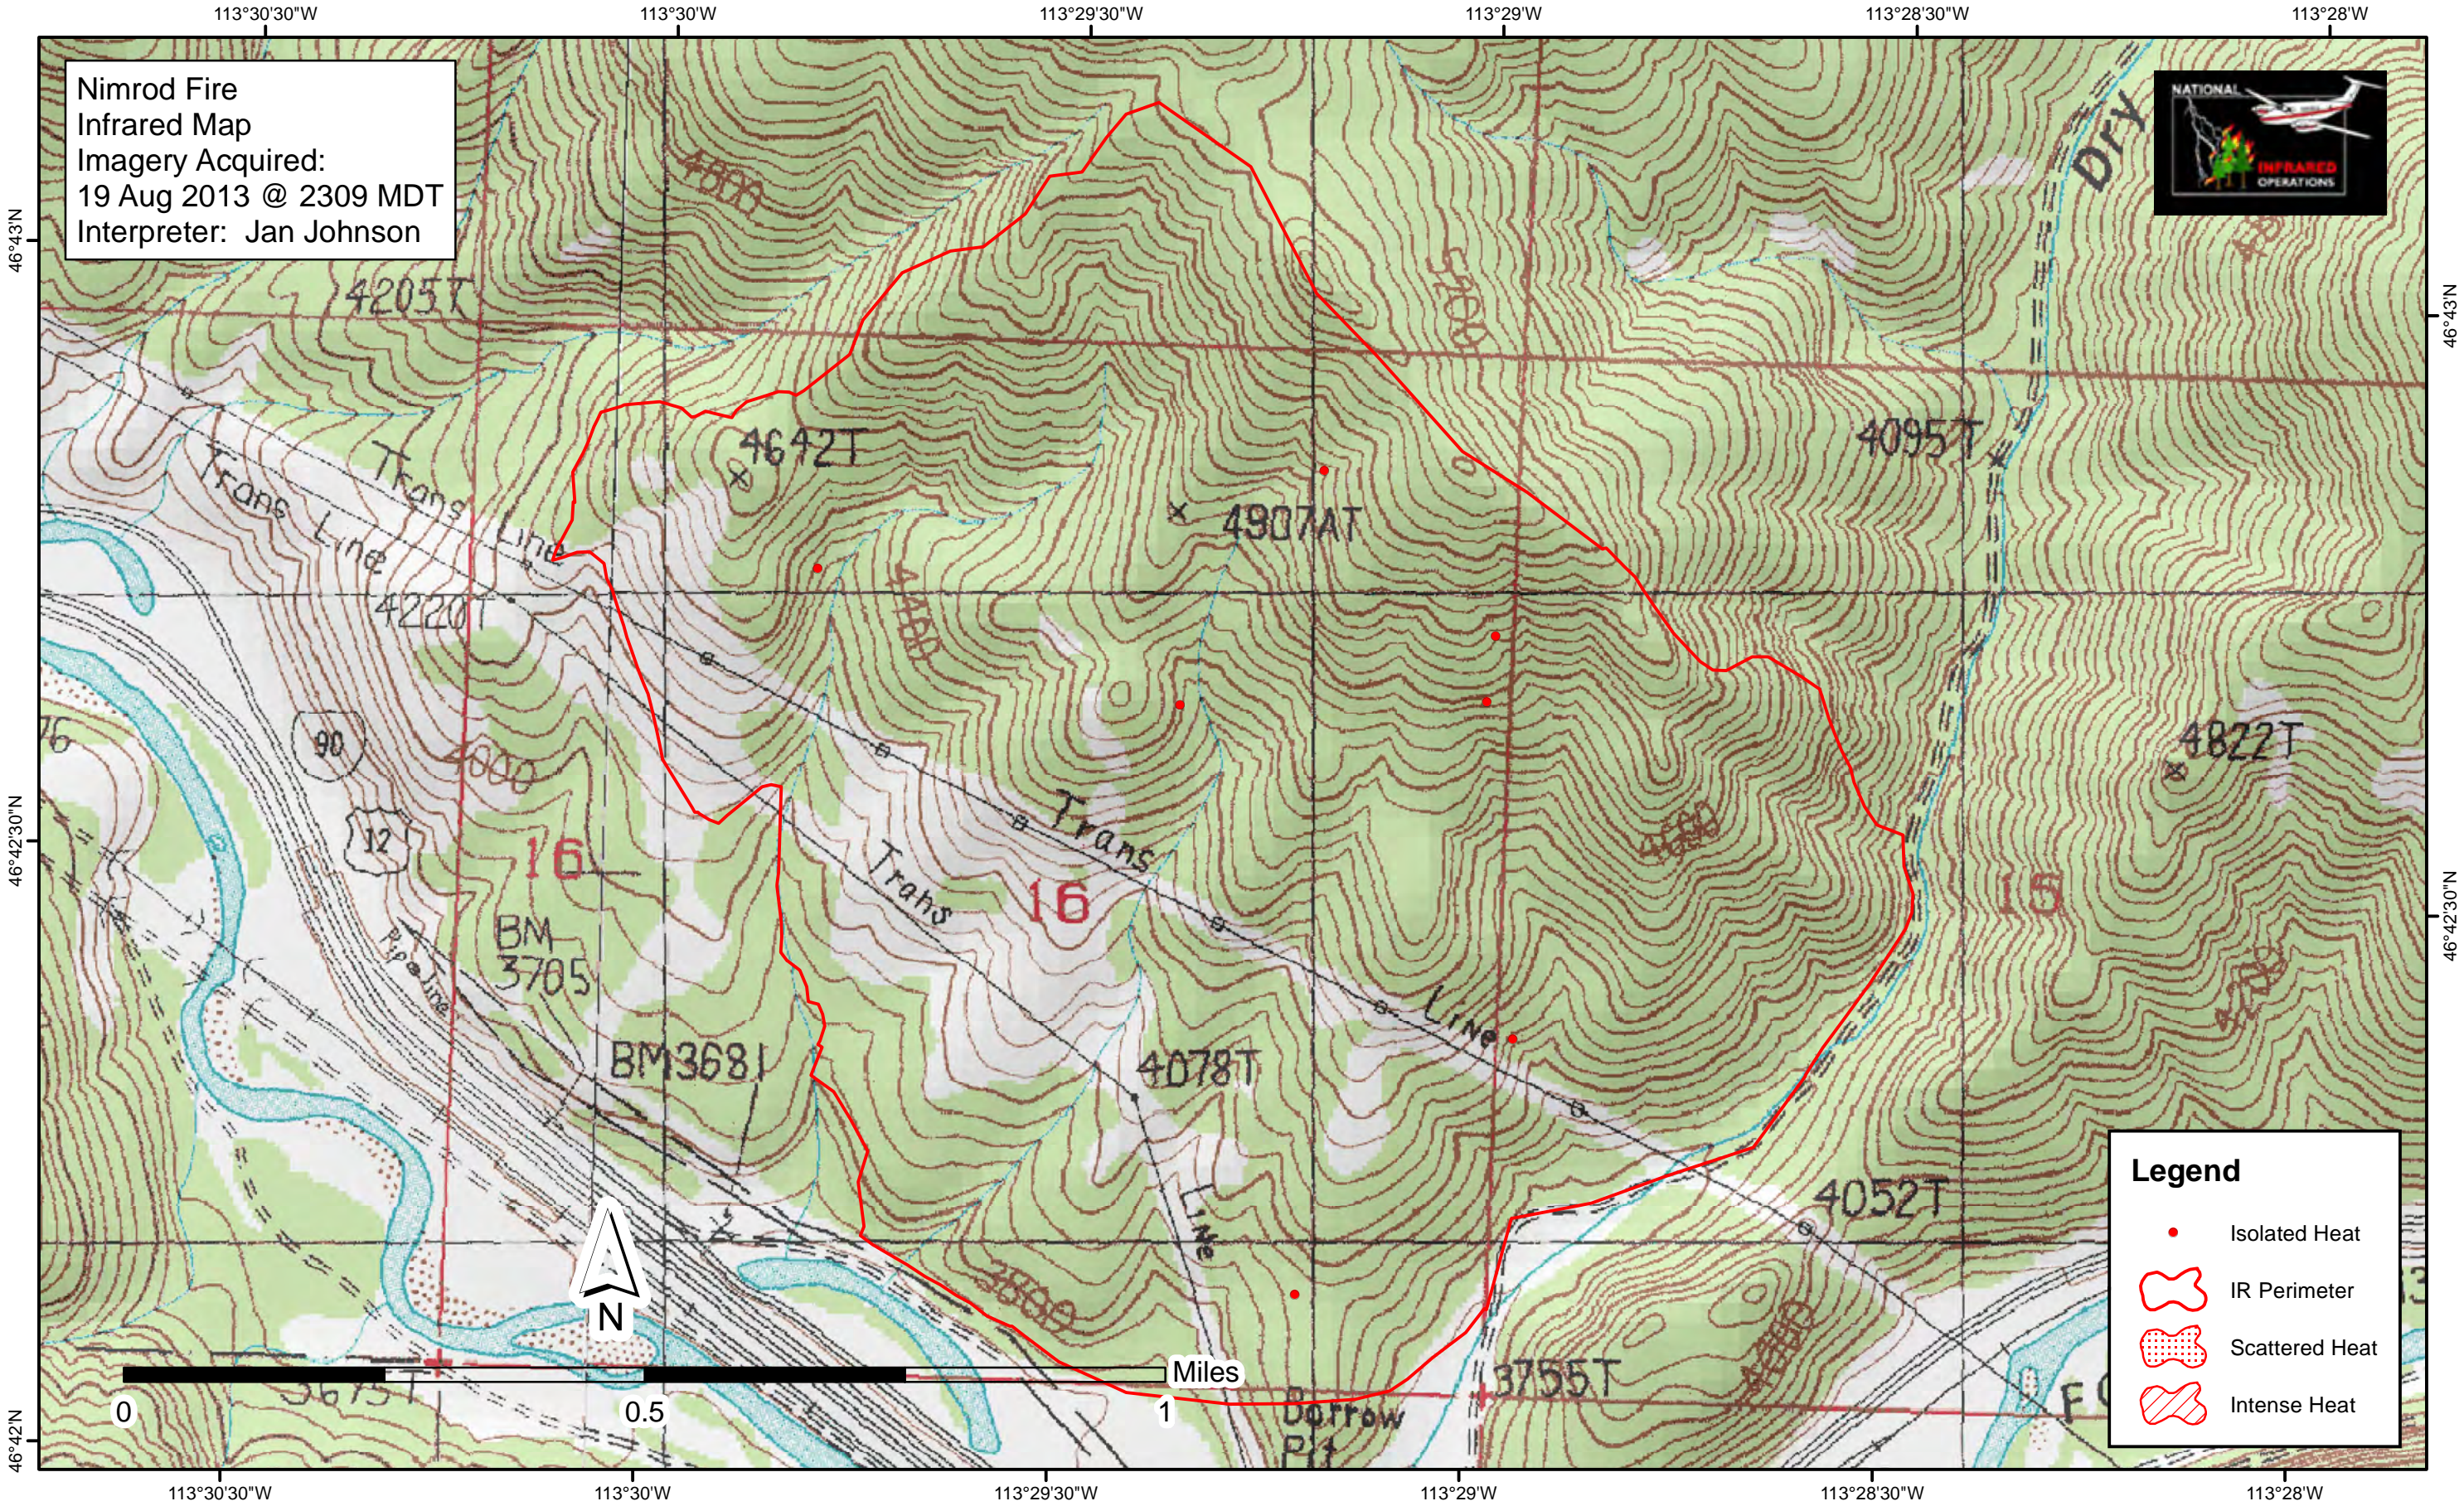

Nimrod Fire
Infrared Map
Imagery Acquired:
19 Aug 2013 @ 2309 MDT
Interpreter: Jan Johnson

Legend

- Isolated Heat
- IR Perimeter
- ▨ Scattered Heat
- ▨ Intense Heat

0 0.5 1 Miles