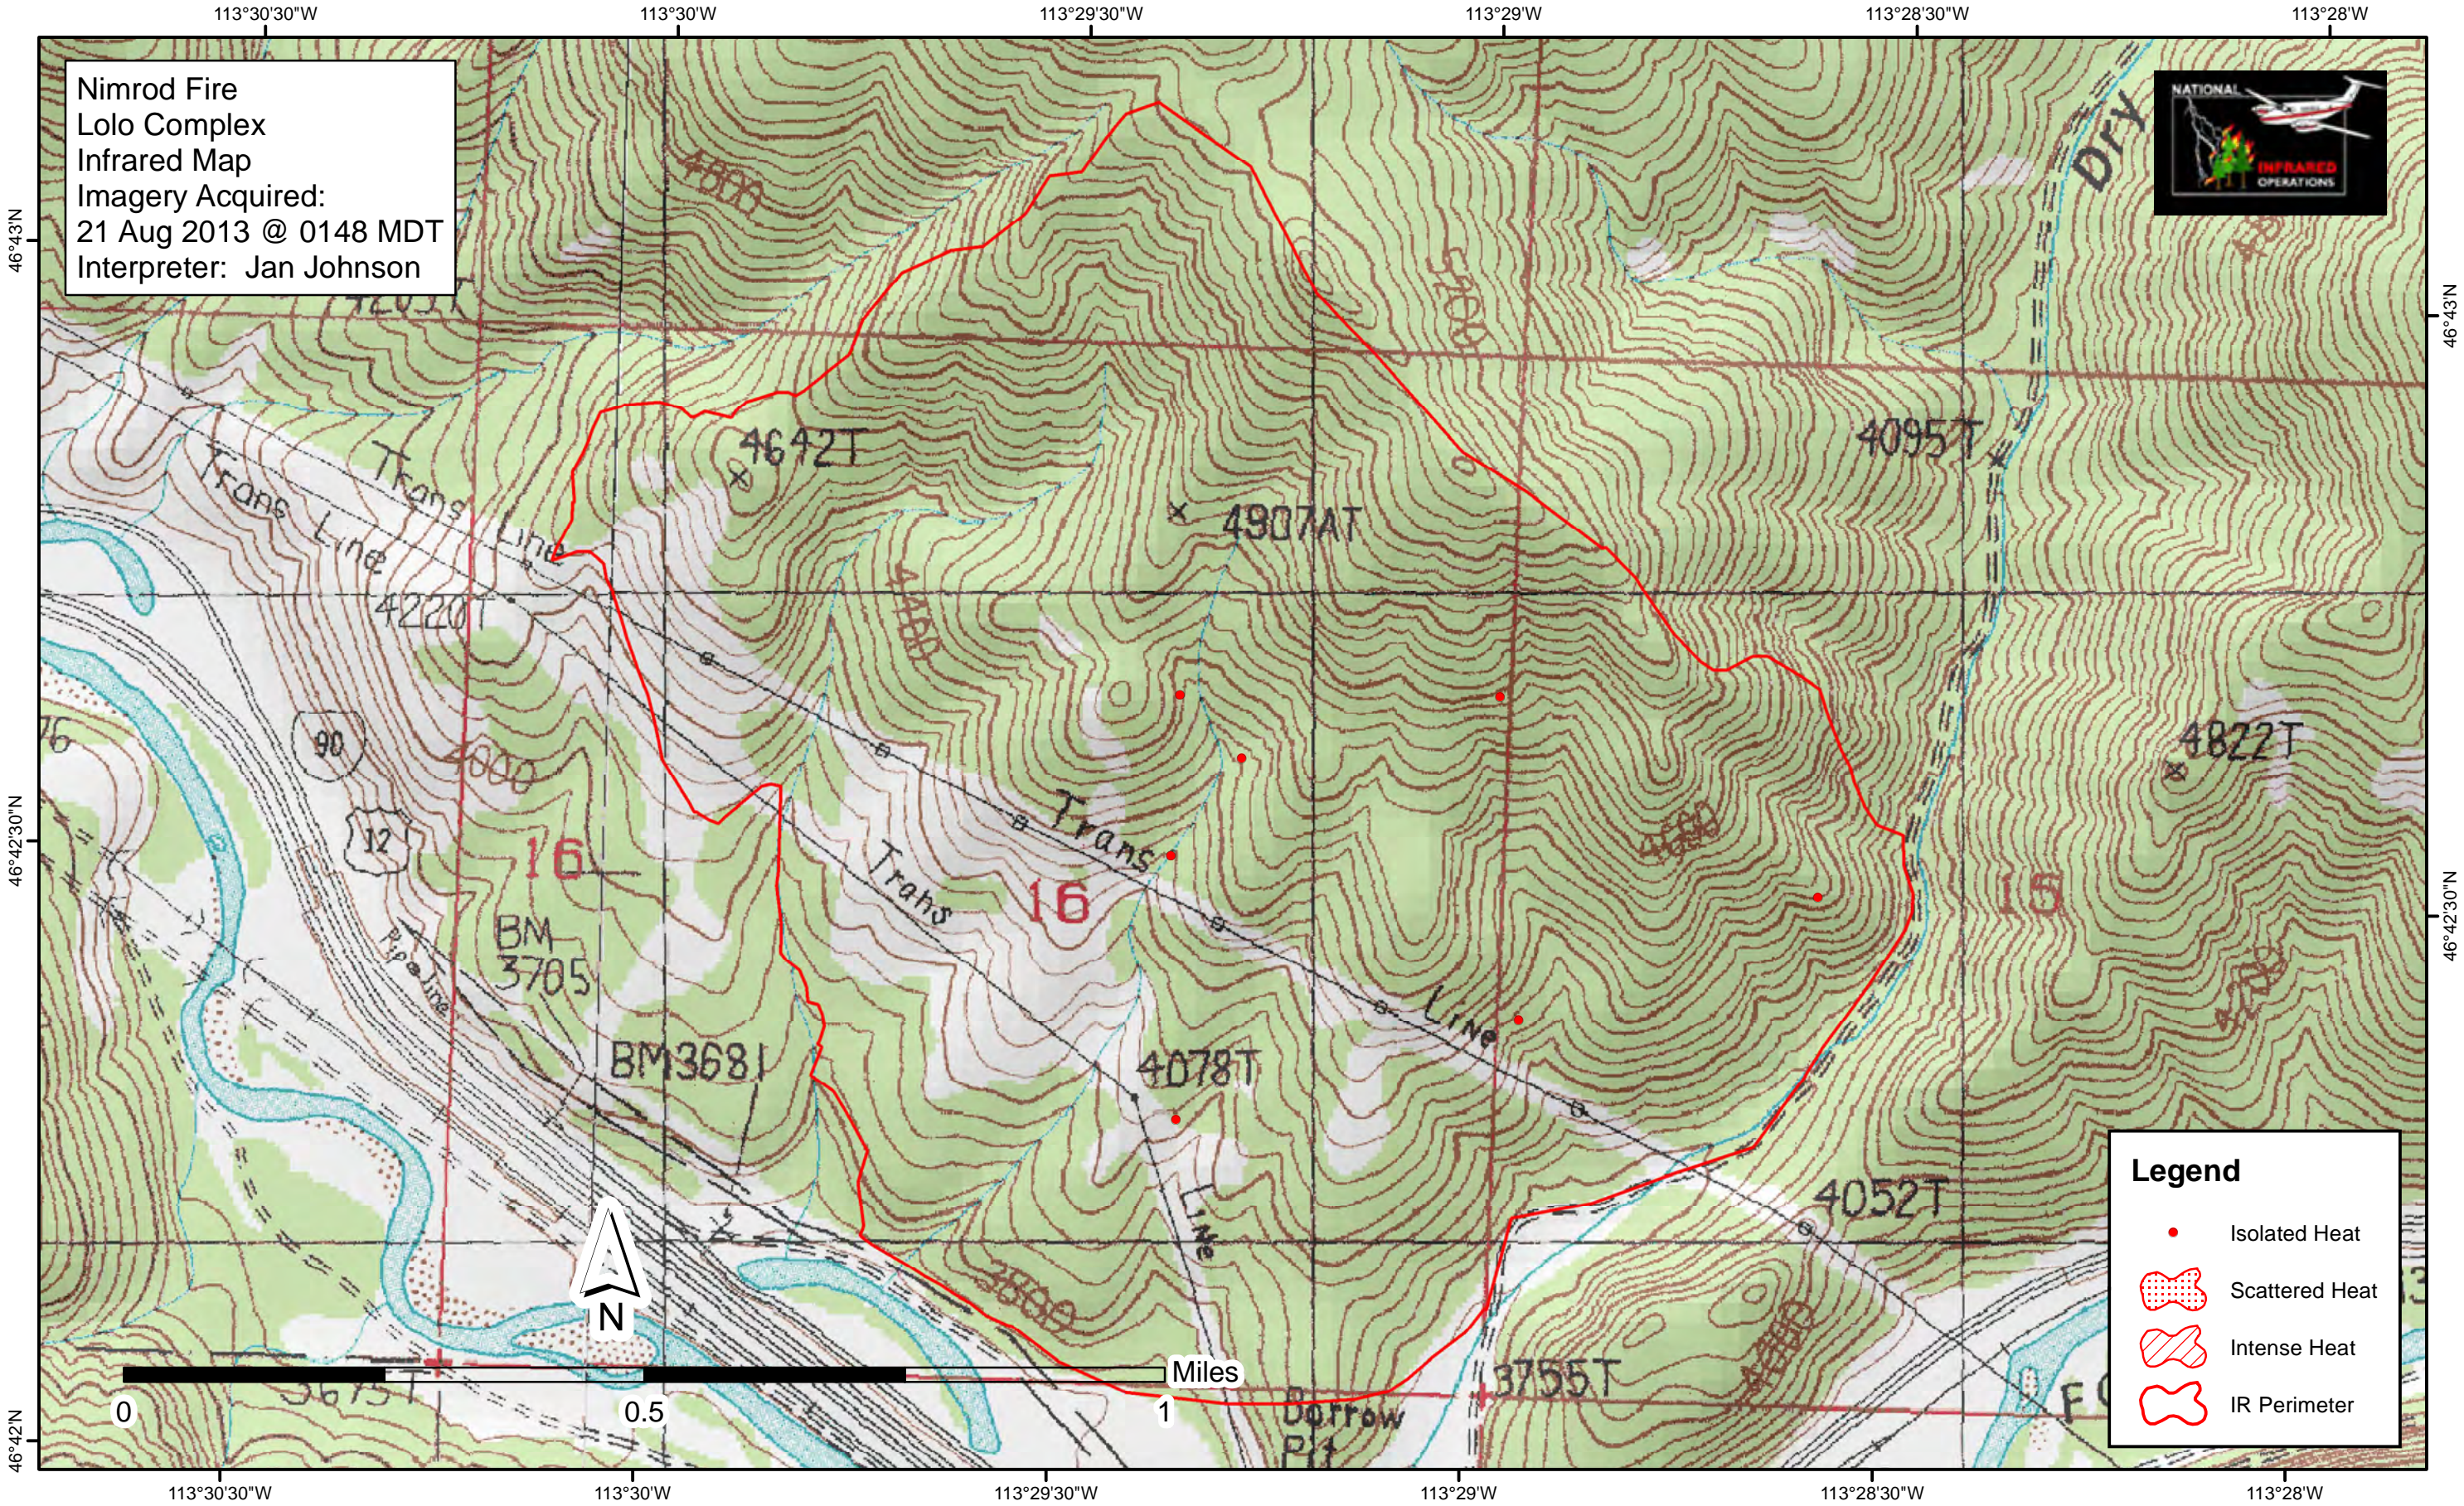

Nimrod Fire
Lolo Complex
Infrared Map
Imagery Acquired:
21 Aug 2013 @ 0148 MDT
Interpreter: Jan Johnson

Legend

- Isolated Heat
- ▨ Scattered Heat
- ▧ Intense Heat
- ⬭ IR Perimeter