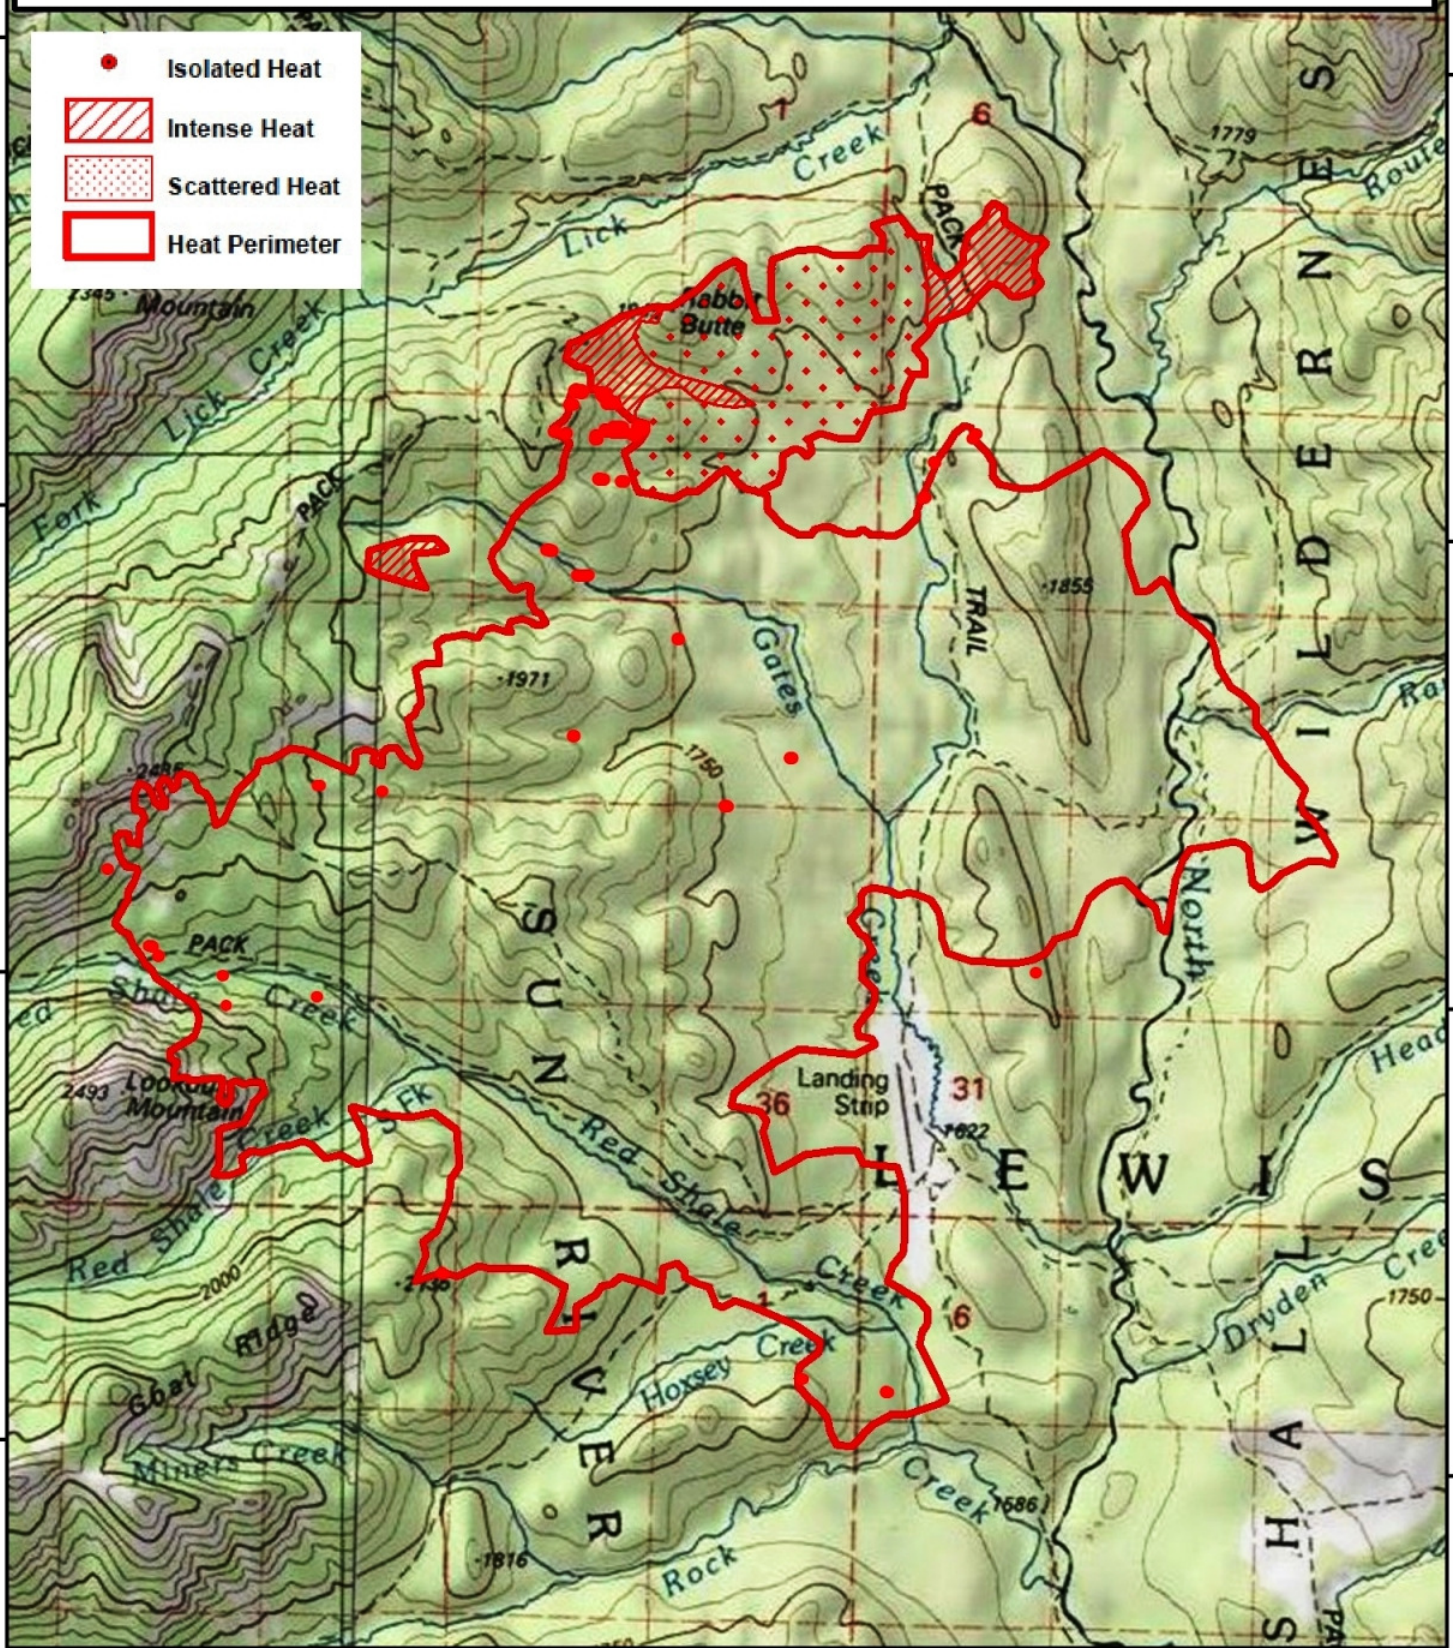

113°2'0"W 113°0'0"W 112°58'0"W 112°56'0"W 112°54'0"W

Red Shale MT-LCF-003037 Infrared Map

Imagery Date: 8/18/2013 0400 hours

Total acres: 10,393 new acres 1,050

IRIN Ken Marchand

1:60,000

0 0.5 1 2 3 Miles

47°52'0"N

47°52'0"N

47°50'0"N

47°50'0"N

47°48'0"N

47°48'0"N

47°46'0"N

47°46'0"N

- Isolated Heat
- Intense Heat
- Scattered Heat
- Heat Perimeter

113°2'0"W 113°0'0"W 112°58'0"W 112°56'0"W 112°54'0"W Datum North American 1983