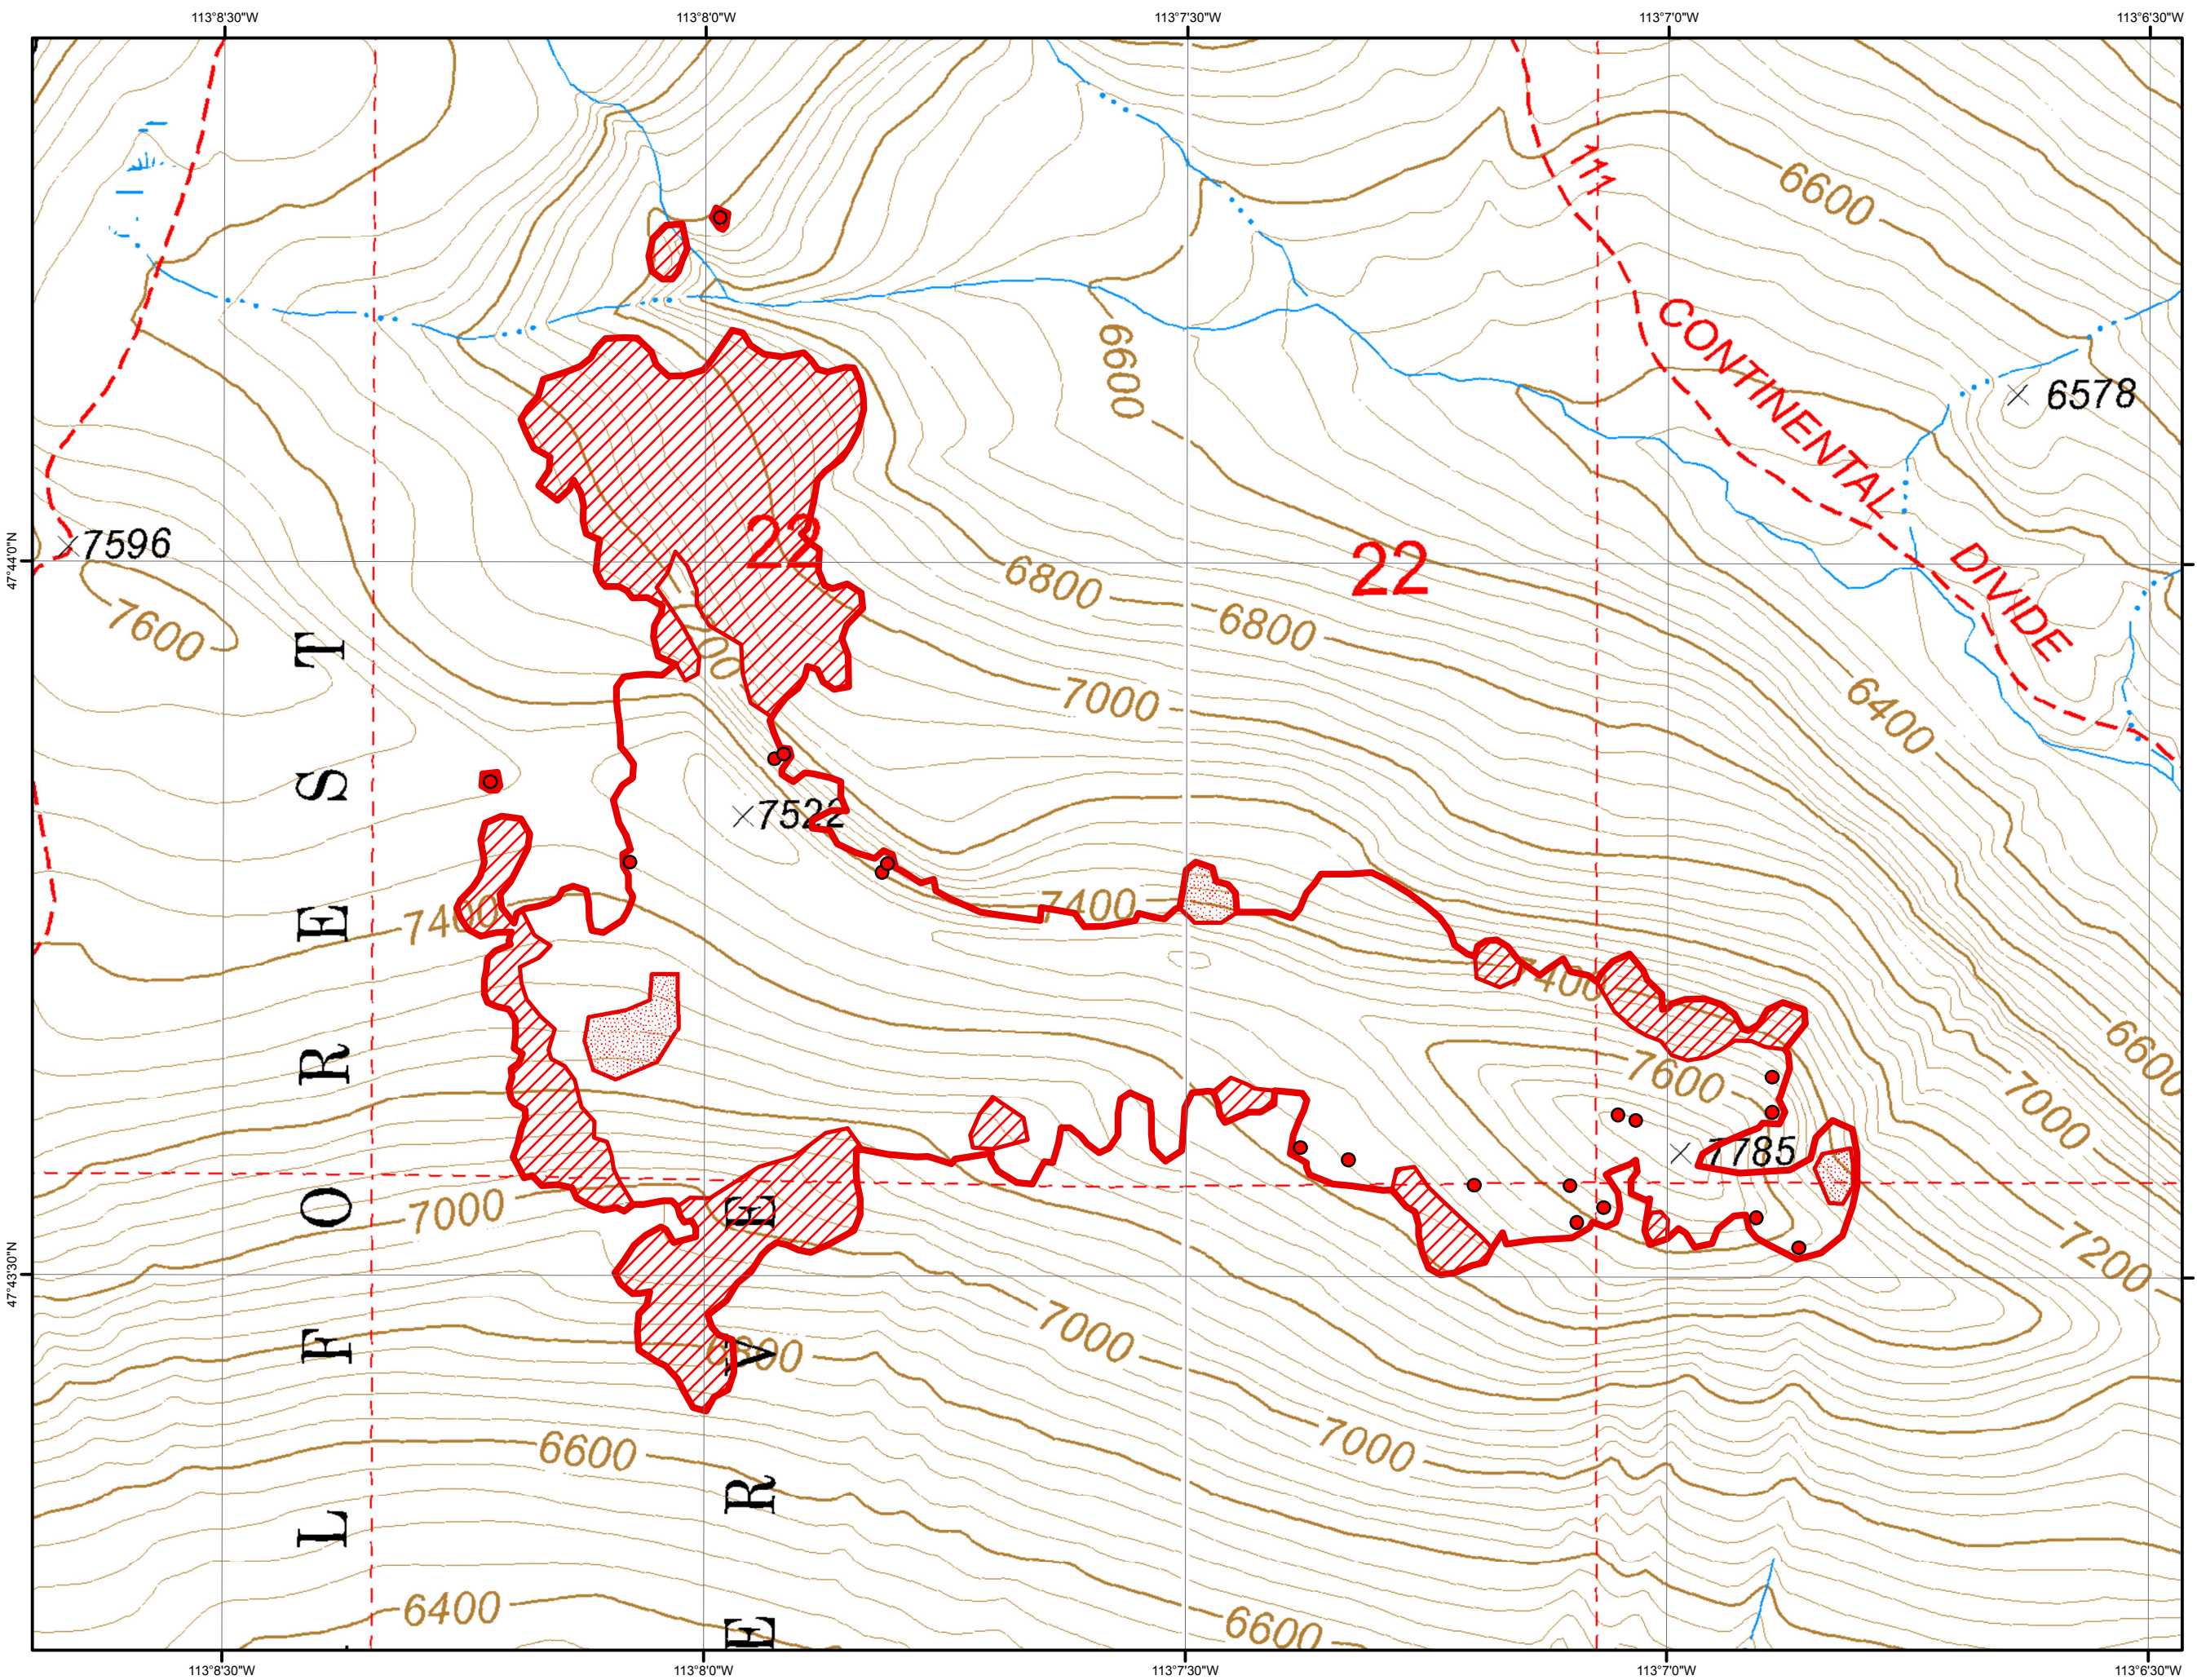

# Rock Creek Fire Infrared Heat Sources

8/27/2013  
207 Acres

1:8,000

## Legend

-  Heat Perimeters
-  Intense Heat
-  Scattered Heat
-  Isolated Heat

IRIN Brian Monroe  
Image Acquired  
8/27/2013 0130 hrs