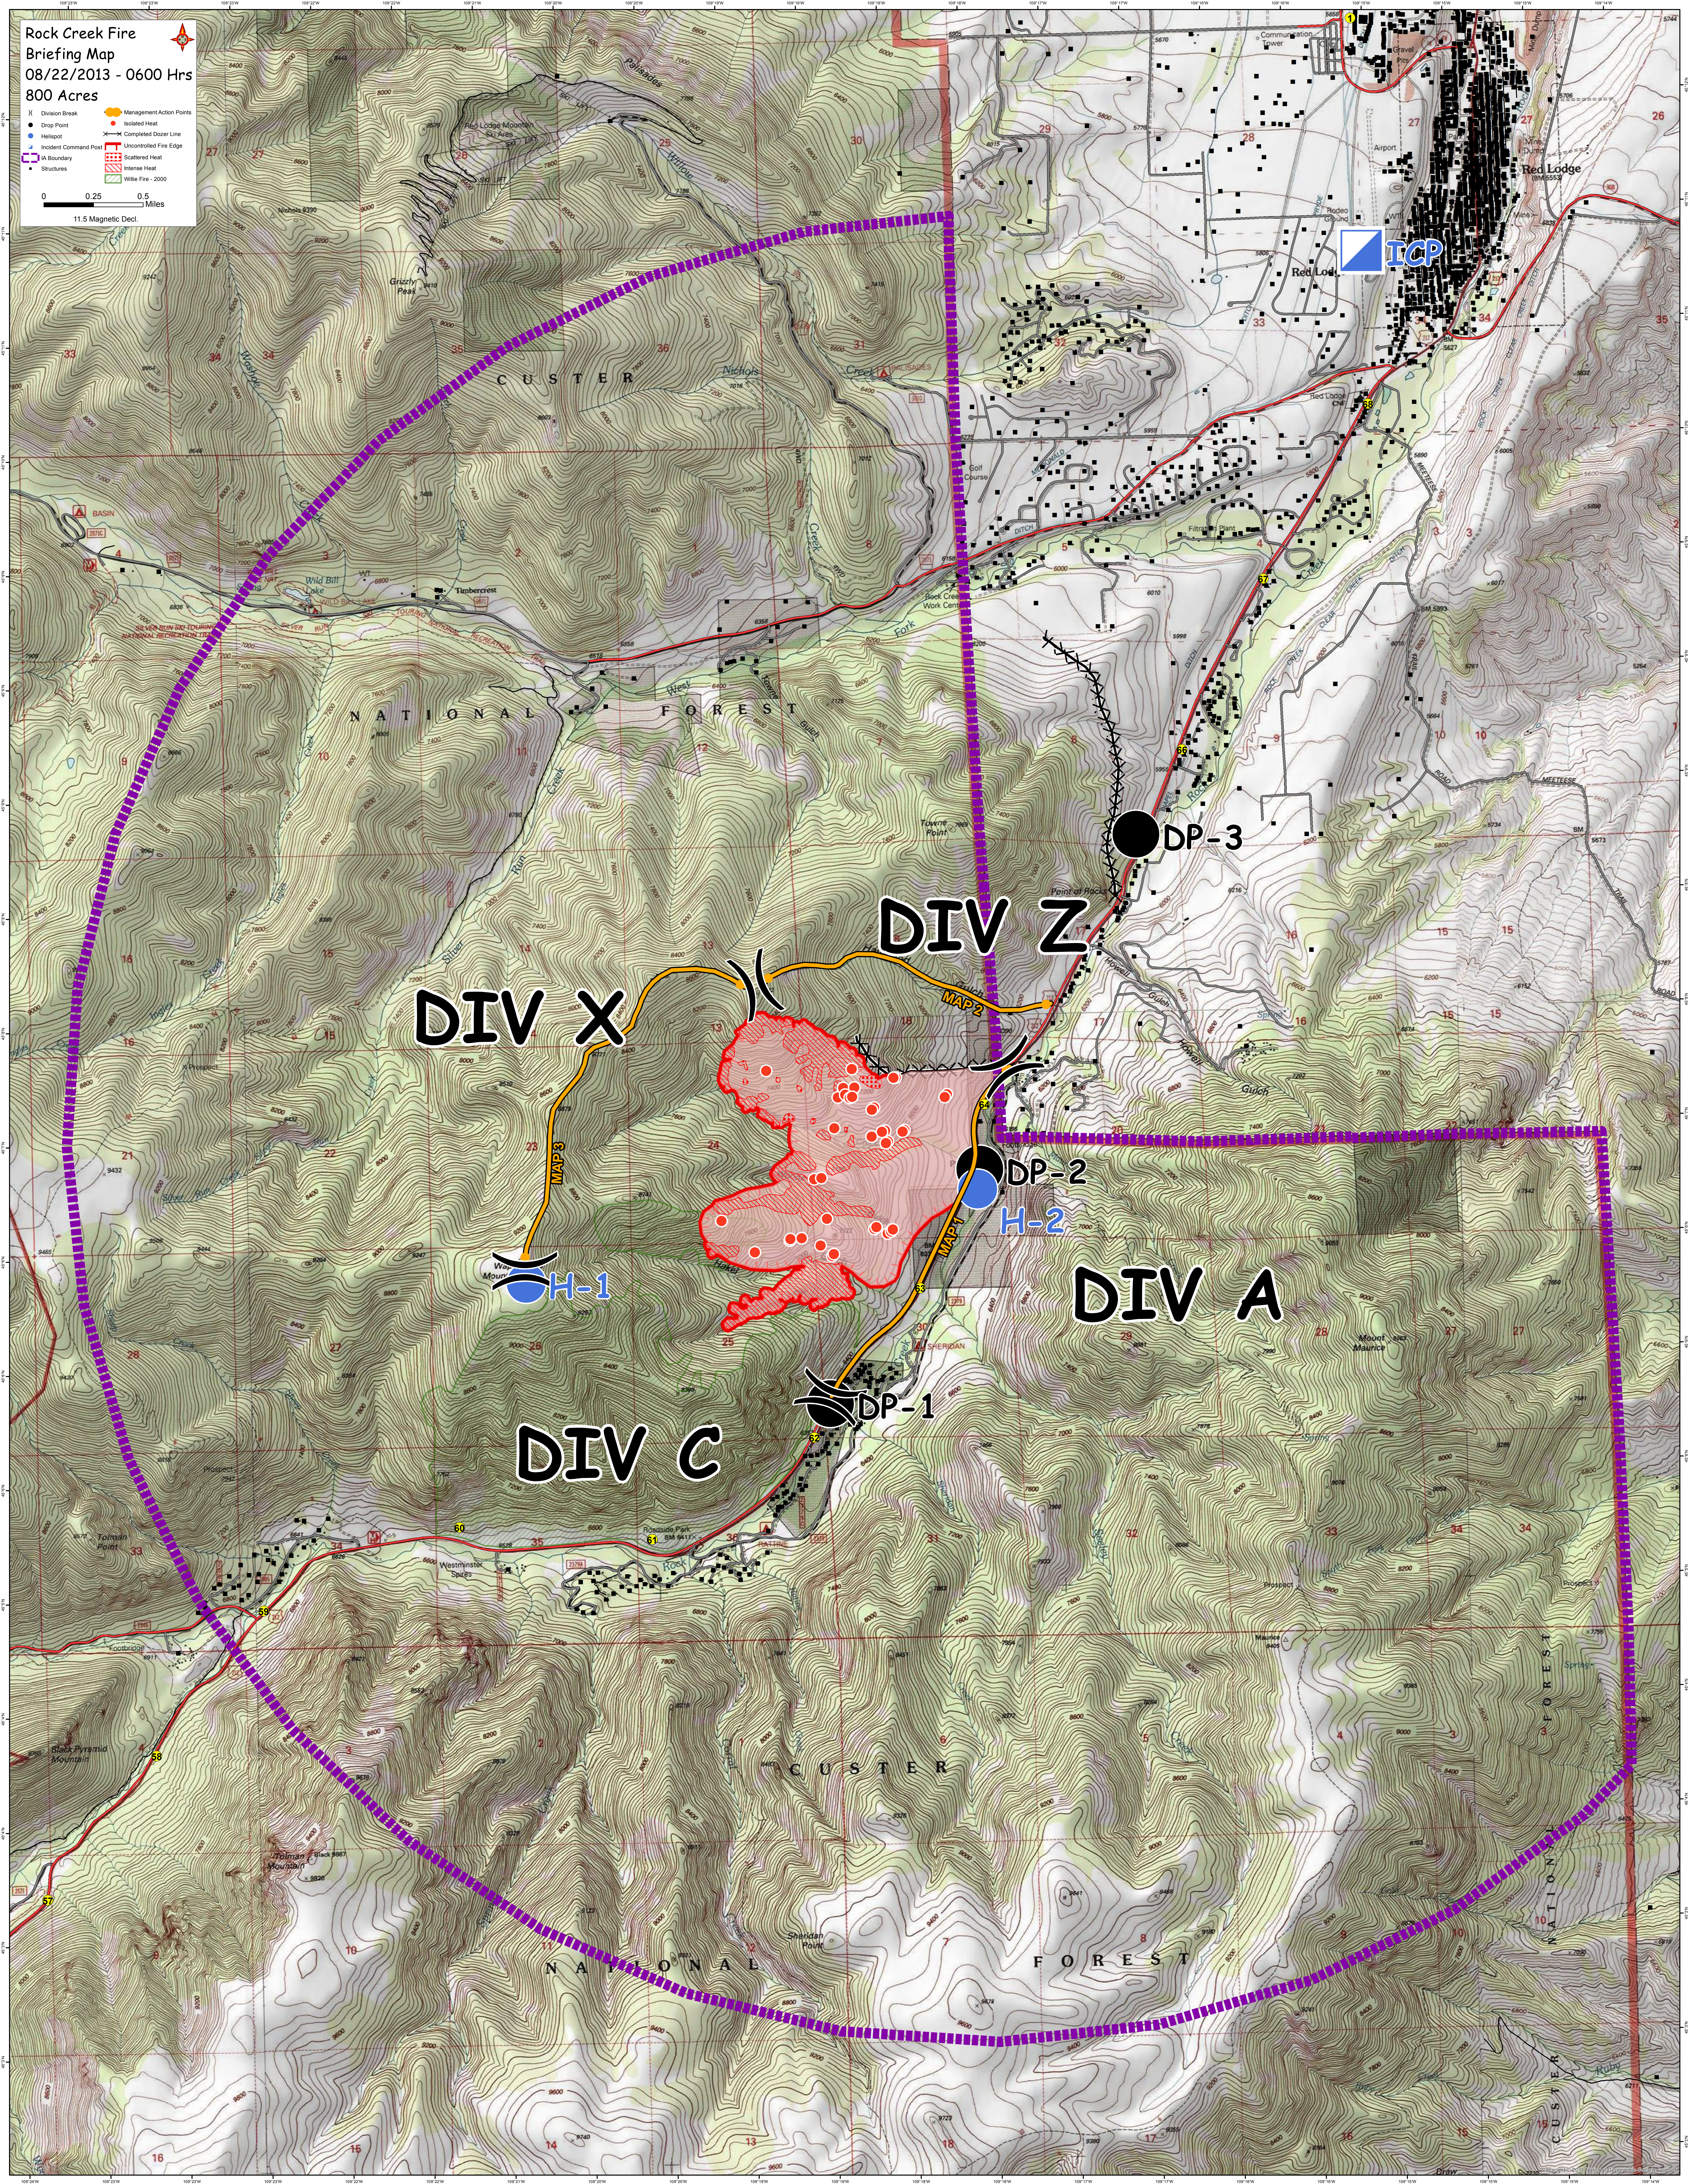

Rock Creek Fire
Briefing Map
 08/22/2013 - 0600 Hrs
 800 Acres

- Division Break
- Drop Point
- Hotspot
- Incident Command Post
- IA Boundary
- Structures
- Management Action Points
- Uncontrolled Fire Edge
- Scattered Heat
- Intense Heat
- Wild Fire - 2000

0 0.25 0.5 Miles
 11.5 Magnetic Decl.

DIV X

DIV Z

DIV A

DIV C

DP-2

DP-3

DP-1

H-1

H-2

Rock Creek Fire
Briefing Map
 08/22/2013 - 0600 Hrs
 800 Acres

- Division Break
- Drop Point
- Hotspot
- Incident Command Post
- IA Boundary
- Structures
- Management Action Points
- Uncontrolled Fire Edge
- Scattered Heat
- Intense Heat
- Wild Fire - 2000

0 0.25 0.5 Miles
 11.5 Magnetic Decl.