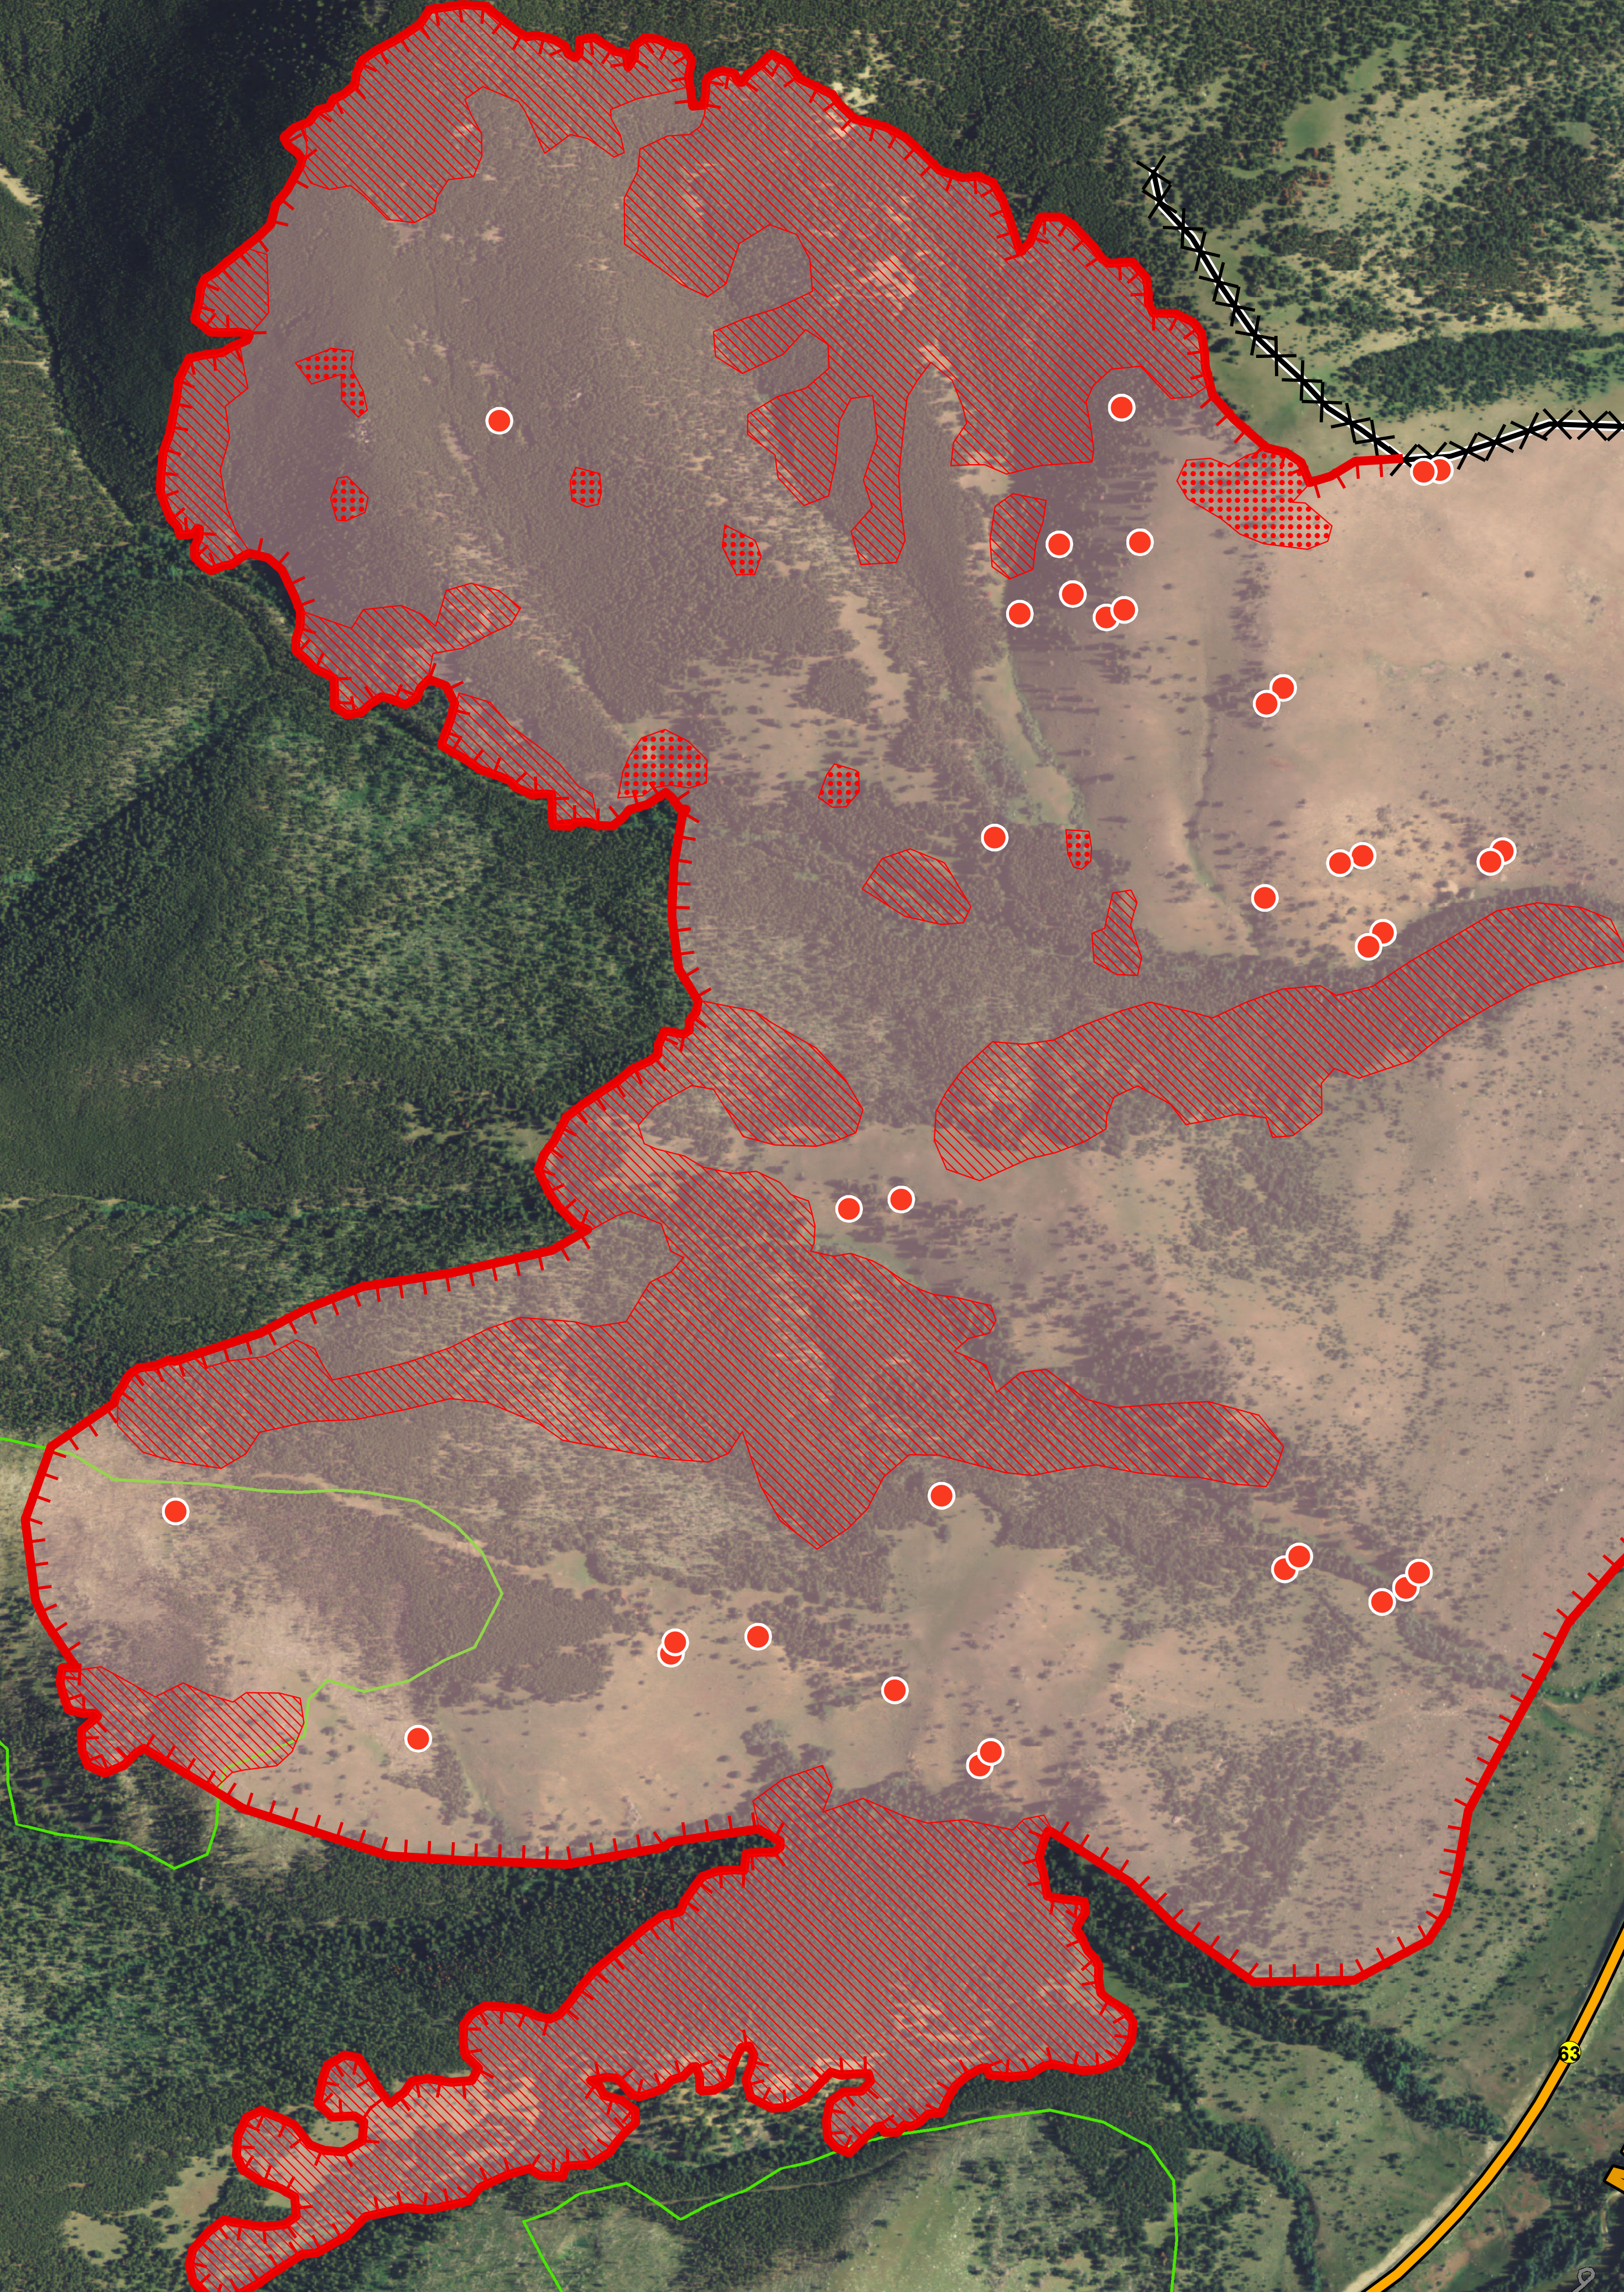

Rock Creek Fire  
 Ortho Map  
 08/22/2013 - 0600 Hrs  
 800 Acres

- Helispot
- ✂ Completed Dozer Line
- Drop Point
- Management Action Point
- Structures
- Uncontrolled Fire Edge
- Isolated Heat
- Willie Fire - 2000
- Scattered Heat
- A Boundary
- Intense Heat
- ⌋ Assignment Break

0 200 400 600 800 1,000 Feet  
 11.5 Magnetic Decl.

DIV X

DIV Z

MAP 2

MAP 3

DIV A

DIV C

DP-1

DP-2

H-2

H-1

MAP 1

A