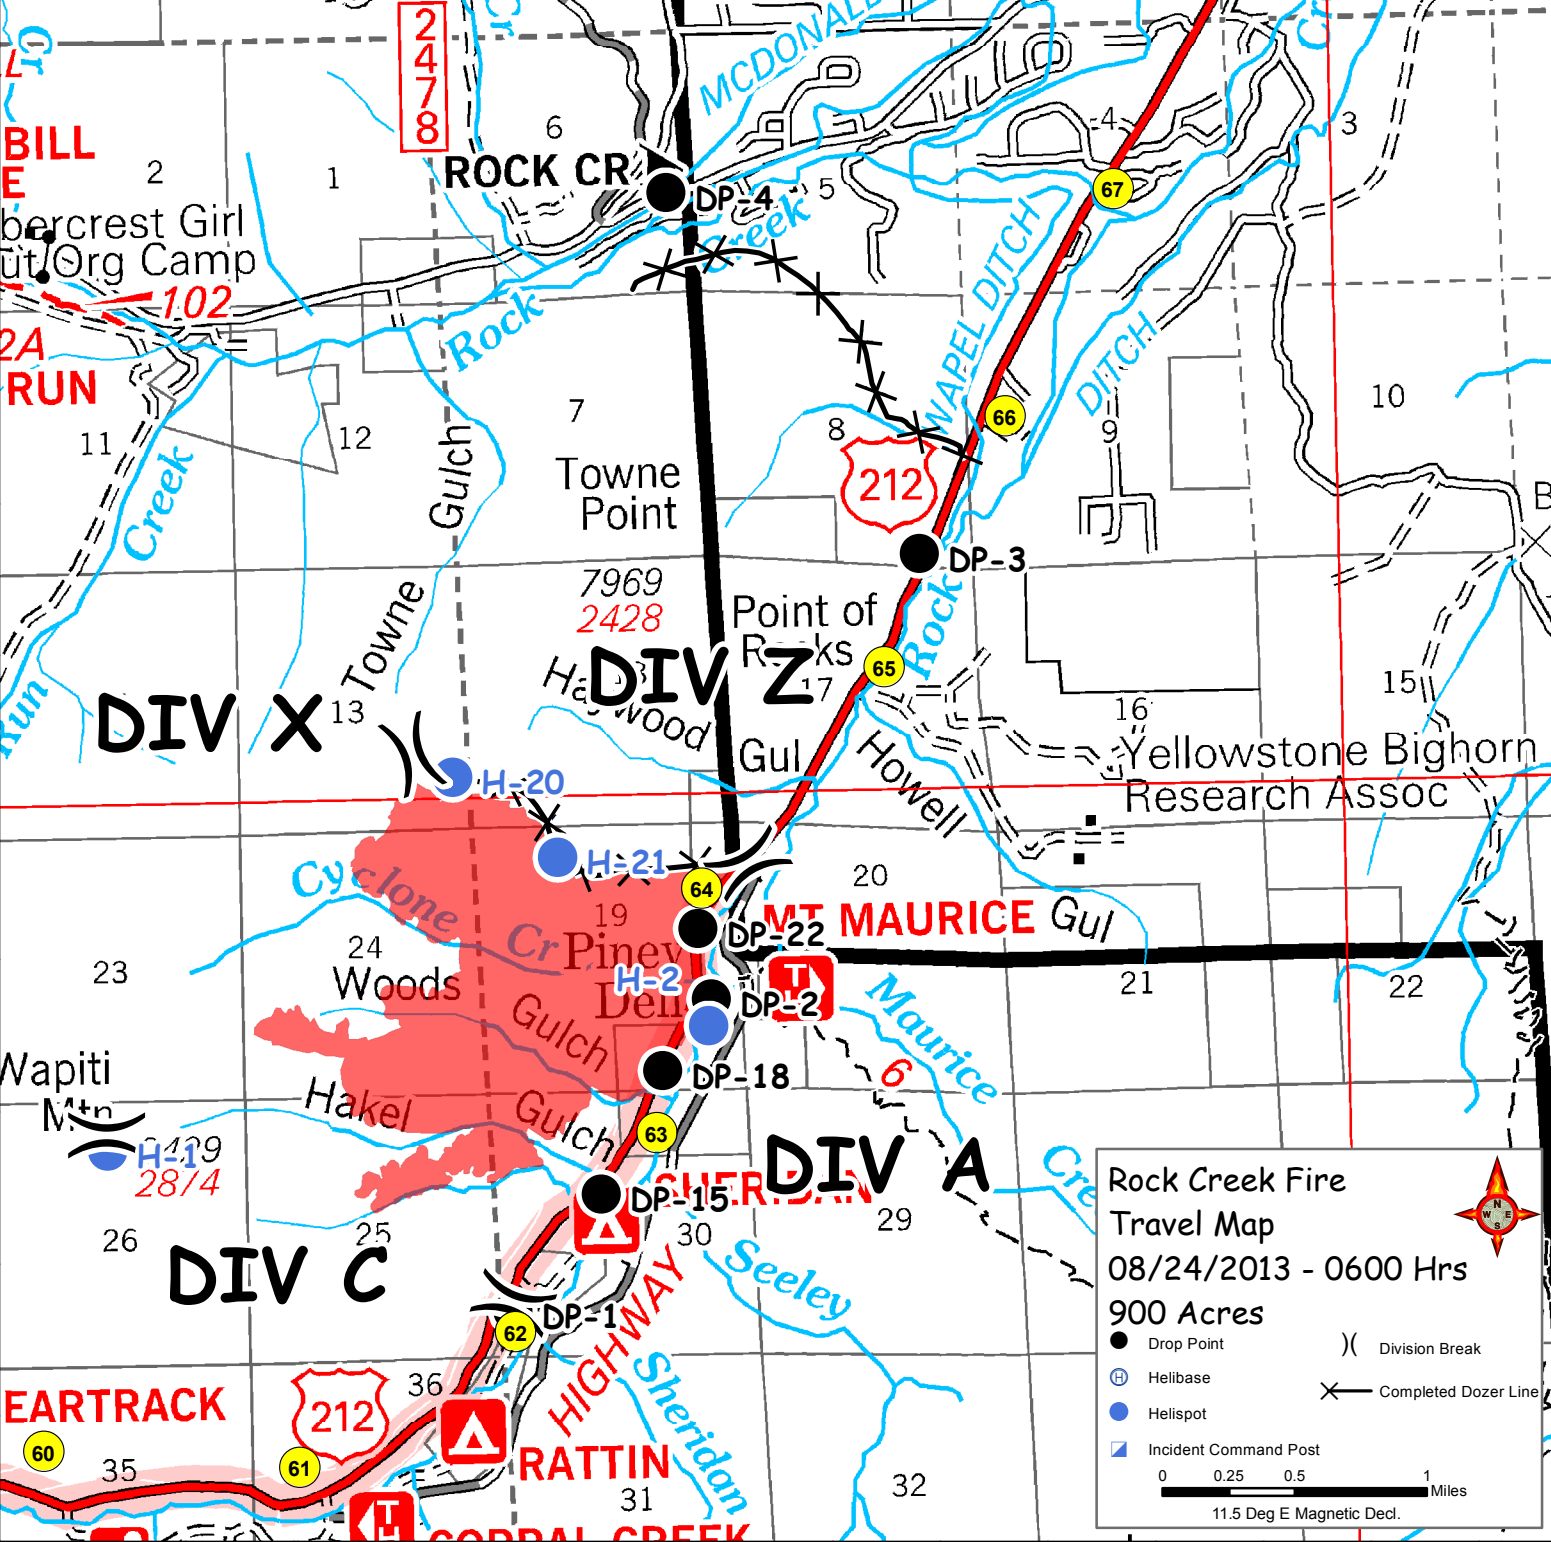

Type	Label	Lat	Long
Drop Point	DP-2	45° 6.822'	-109° 18.011'
Drop Point	DP-1	45° 5.809'	-109° 18.963'
Helispot	H-1	45° 6.363'	-109° 20.828'
Helispot	H-2	45° 6.735'	-109° 18.027'
Drop Point	DP-3	45° 8.272'	-109° 17.002'
Incident Command Post	ICP	45° 10.805'	-109° 15.533'
Helispot	H-20	45° 7.570'	-109° 19.192'
Helispot	H-21	45° 7.300'	-109° 18.711'
Drop Point	DP-4	45° 9.476'	-109° 18.145'
Drop Point	DP-18	45° 6.588'	-109° 18.245'
Drop Point	DP-15	45° 6.187'	-109° 18.542'
Drop Point	DP-22	45° 7.053'	-109° 18.068'
Helibase	Helibase	45° 11.433'	-109° 15.252'

Hakel Gulch

Seeley

ROCK CR

Towne Point

Point of  
 Rocks

Cr Piney  
 Del

Sheridan

BEAR TOOTH