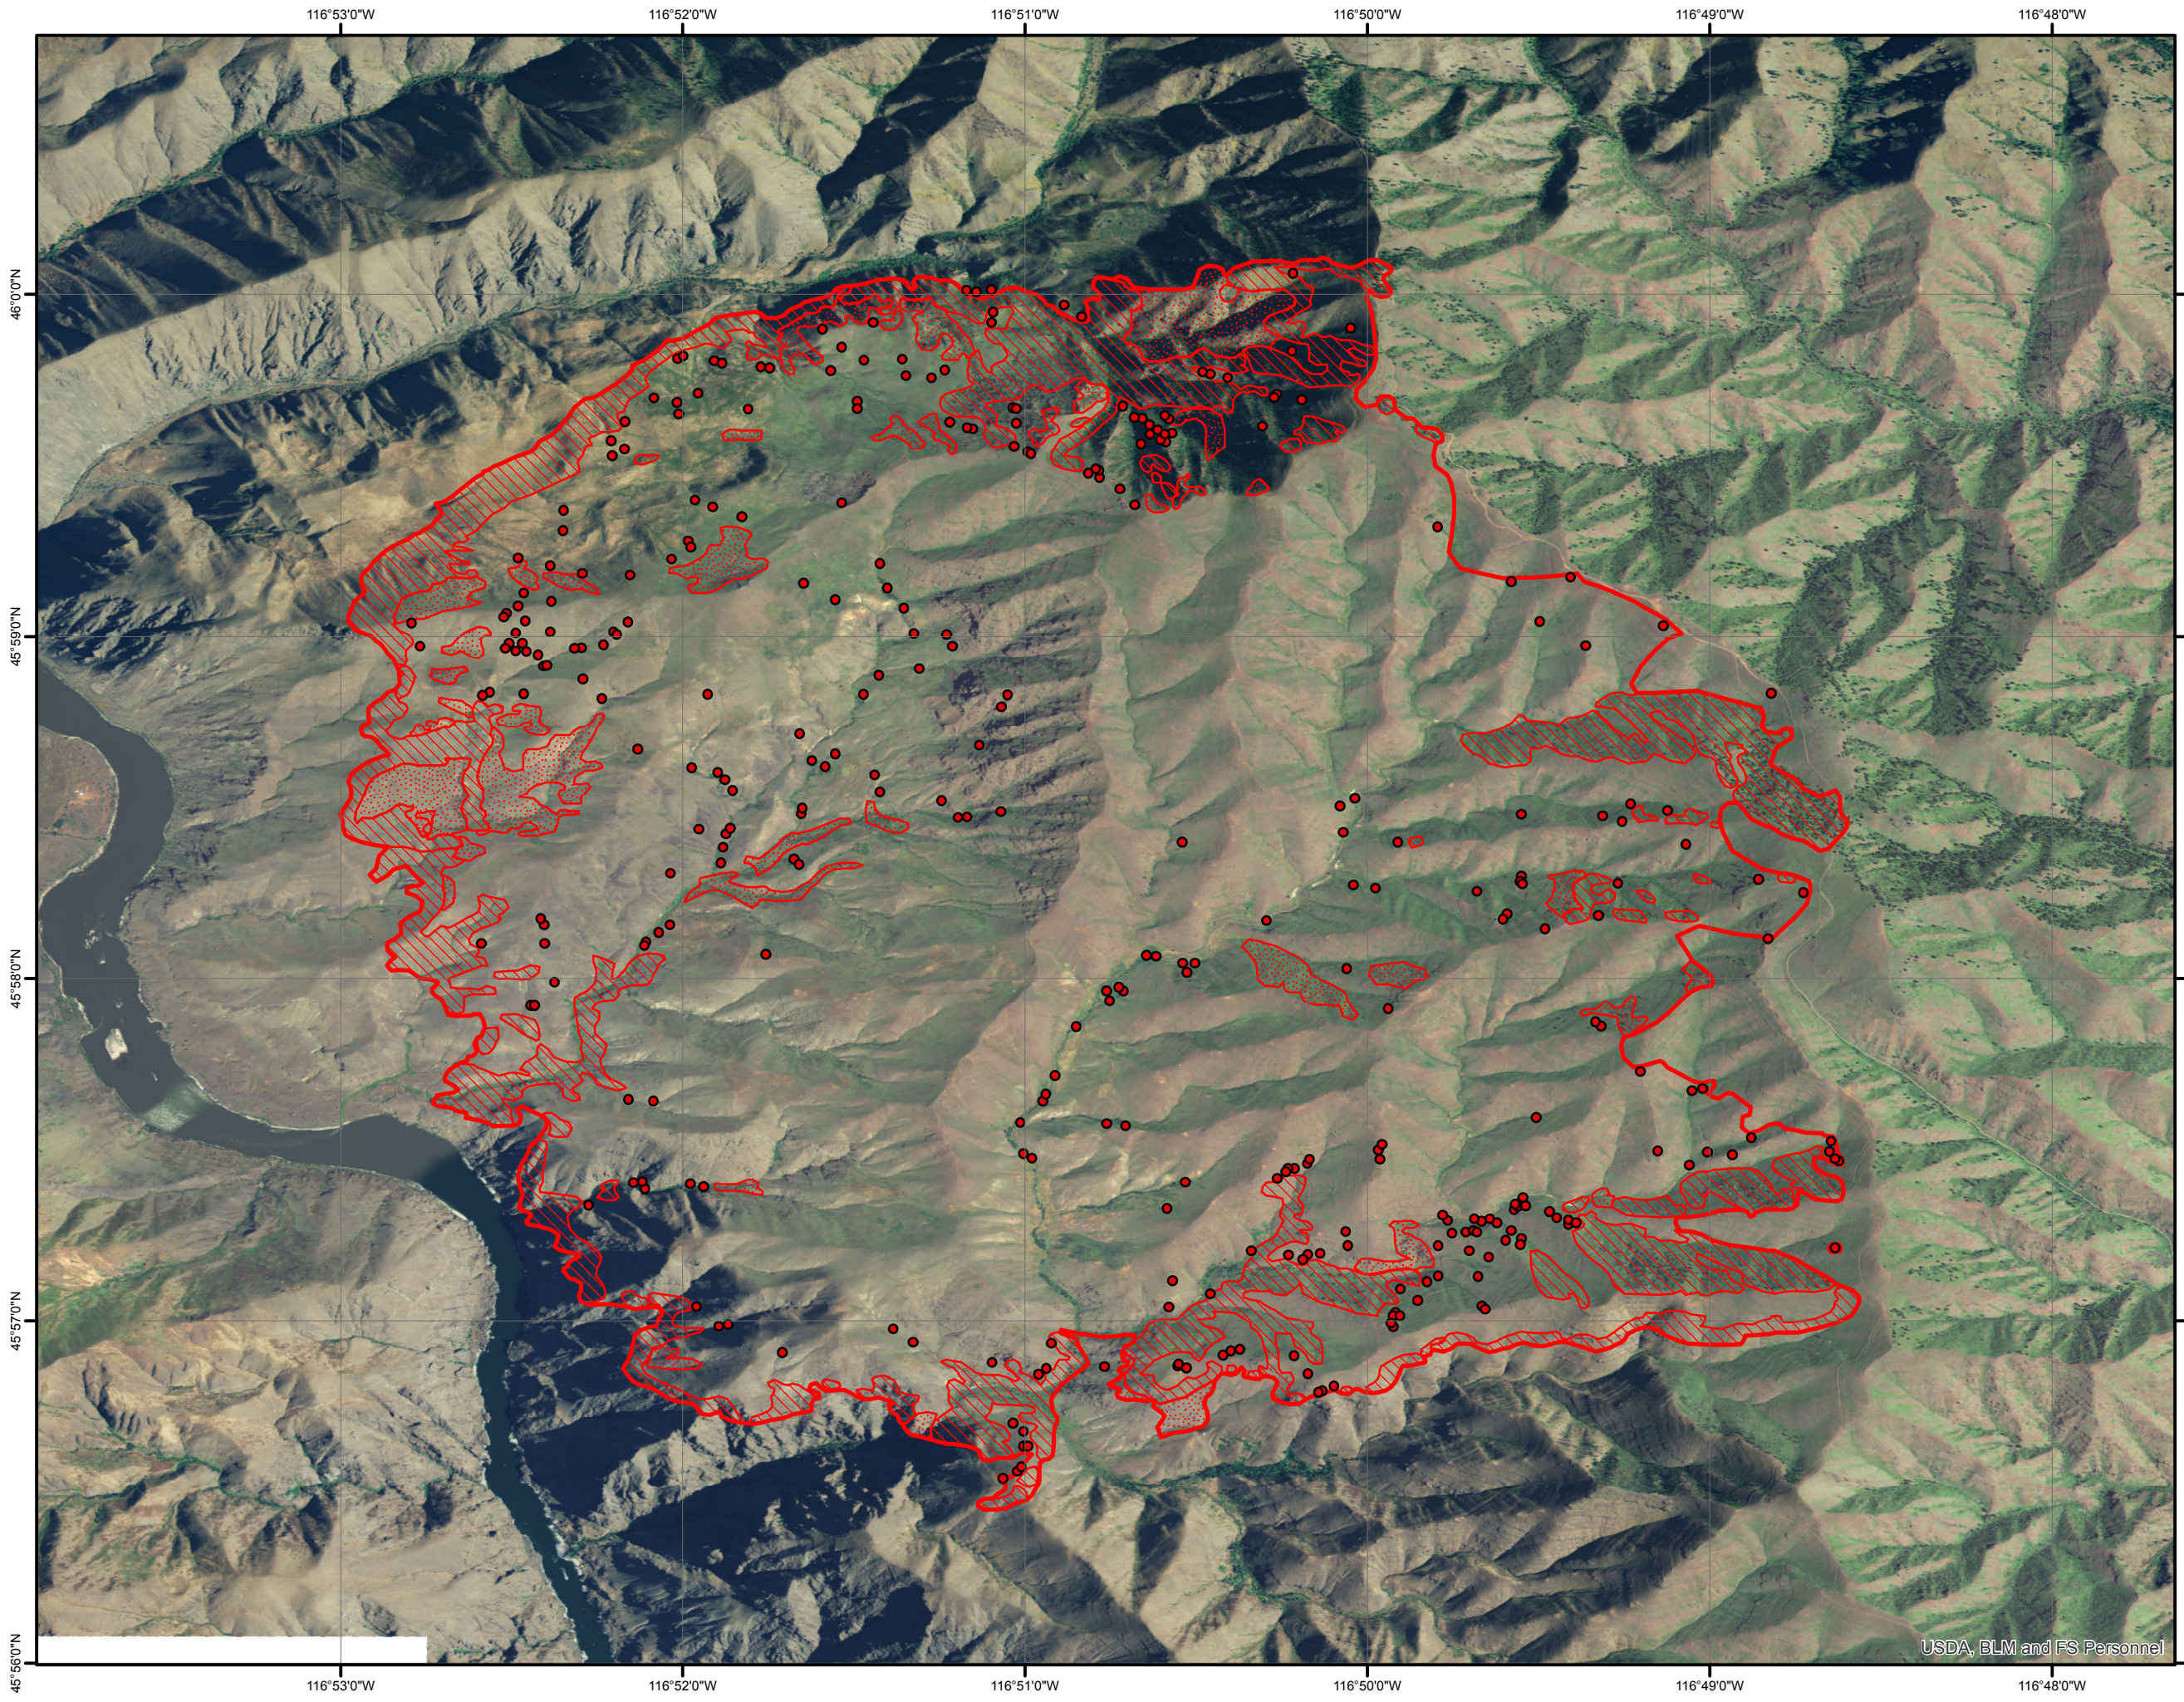

Big Cougar Fire Infrared Heat Sources

1:34,000

-  Heat Perimeter
-  Intense Heat Areas
-  Scattered Heat Areas
-  Isolated Heat Sources

GCS North American 1983

IR Interpreter: Brian Monroe
IR interpreted acres: 6,538
Date: 8/4/2014
Time received the Image: 2048 hrs

USDA, BLM and FS Personnel