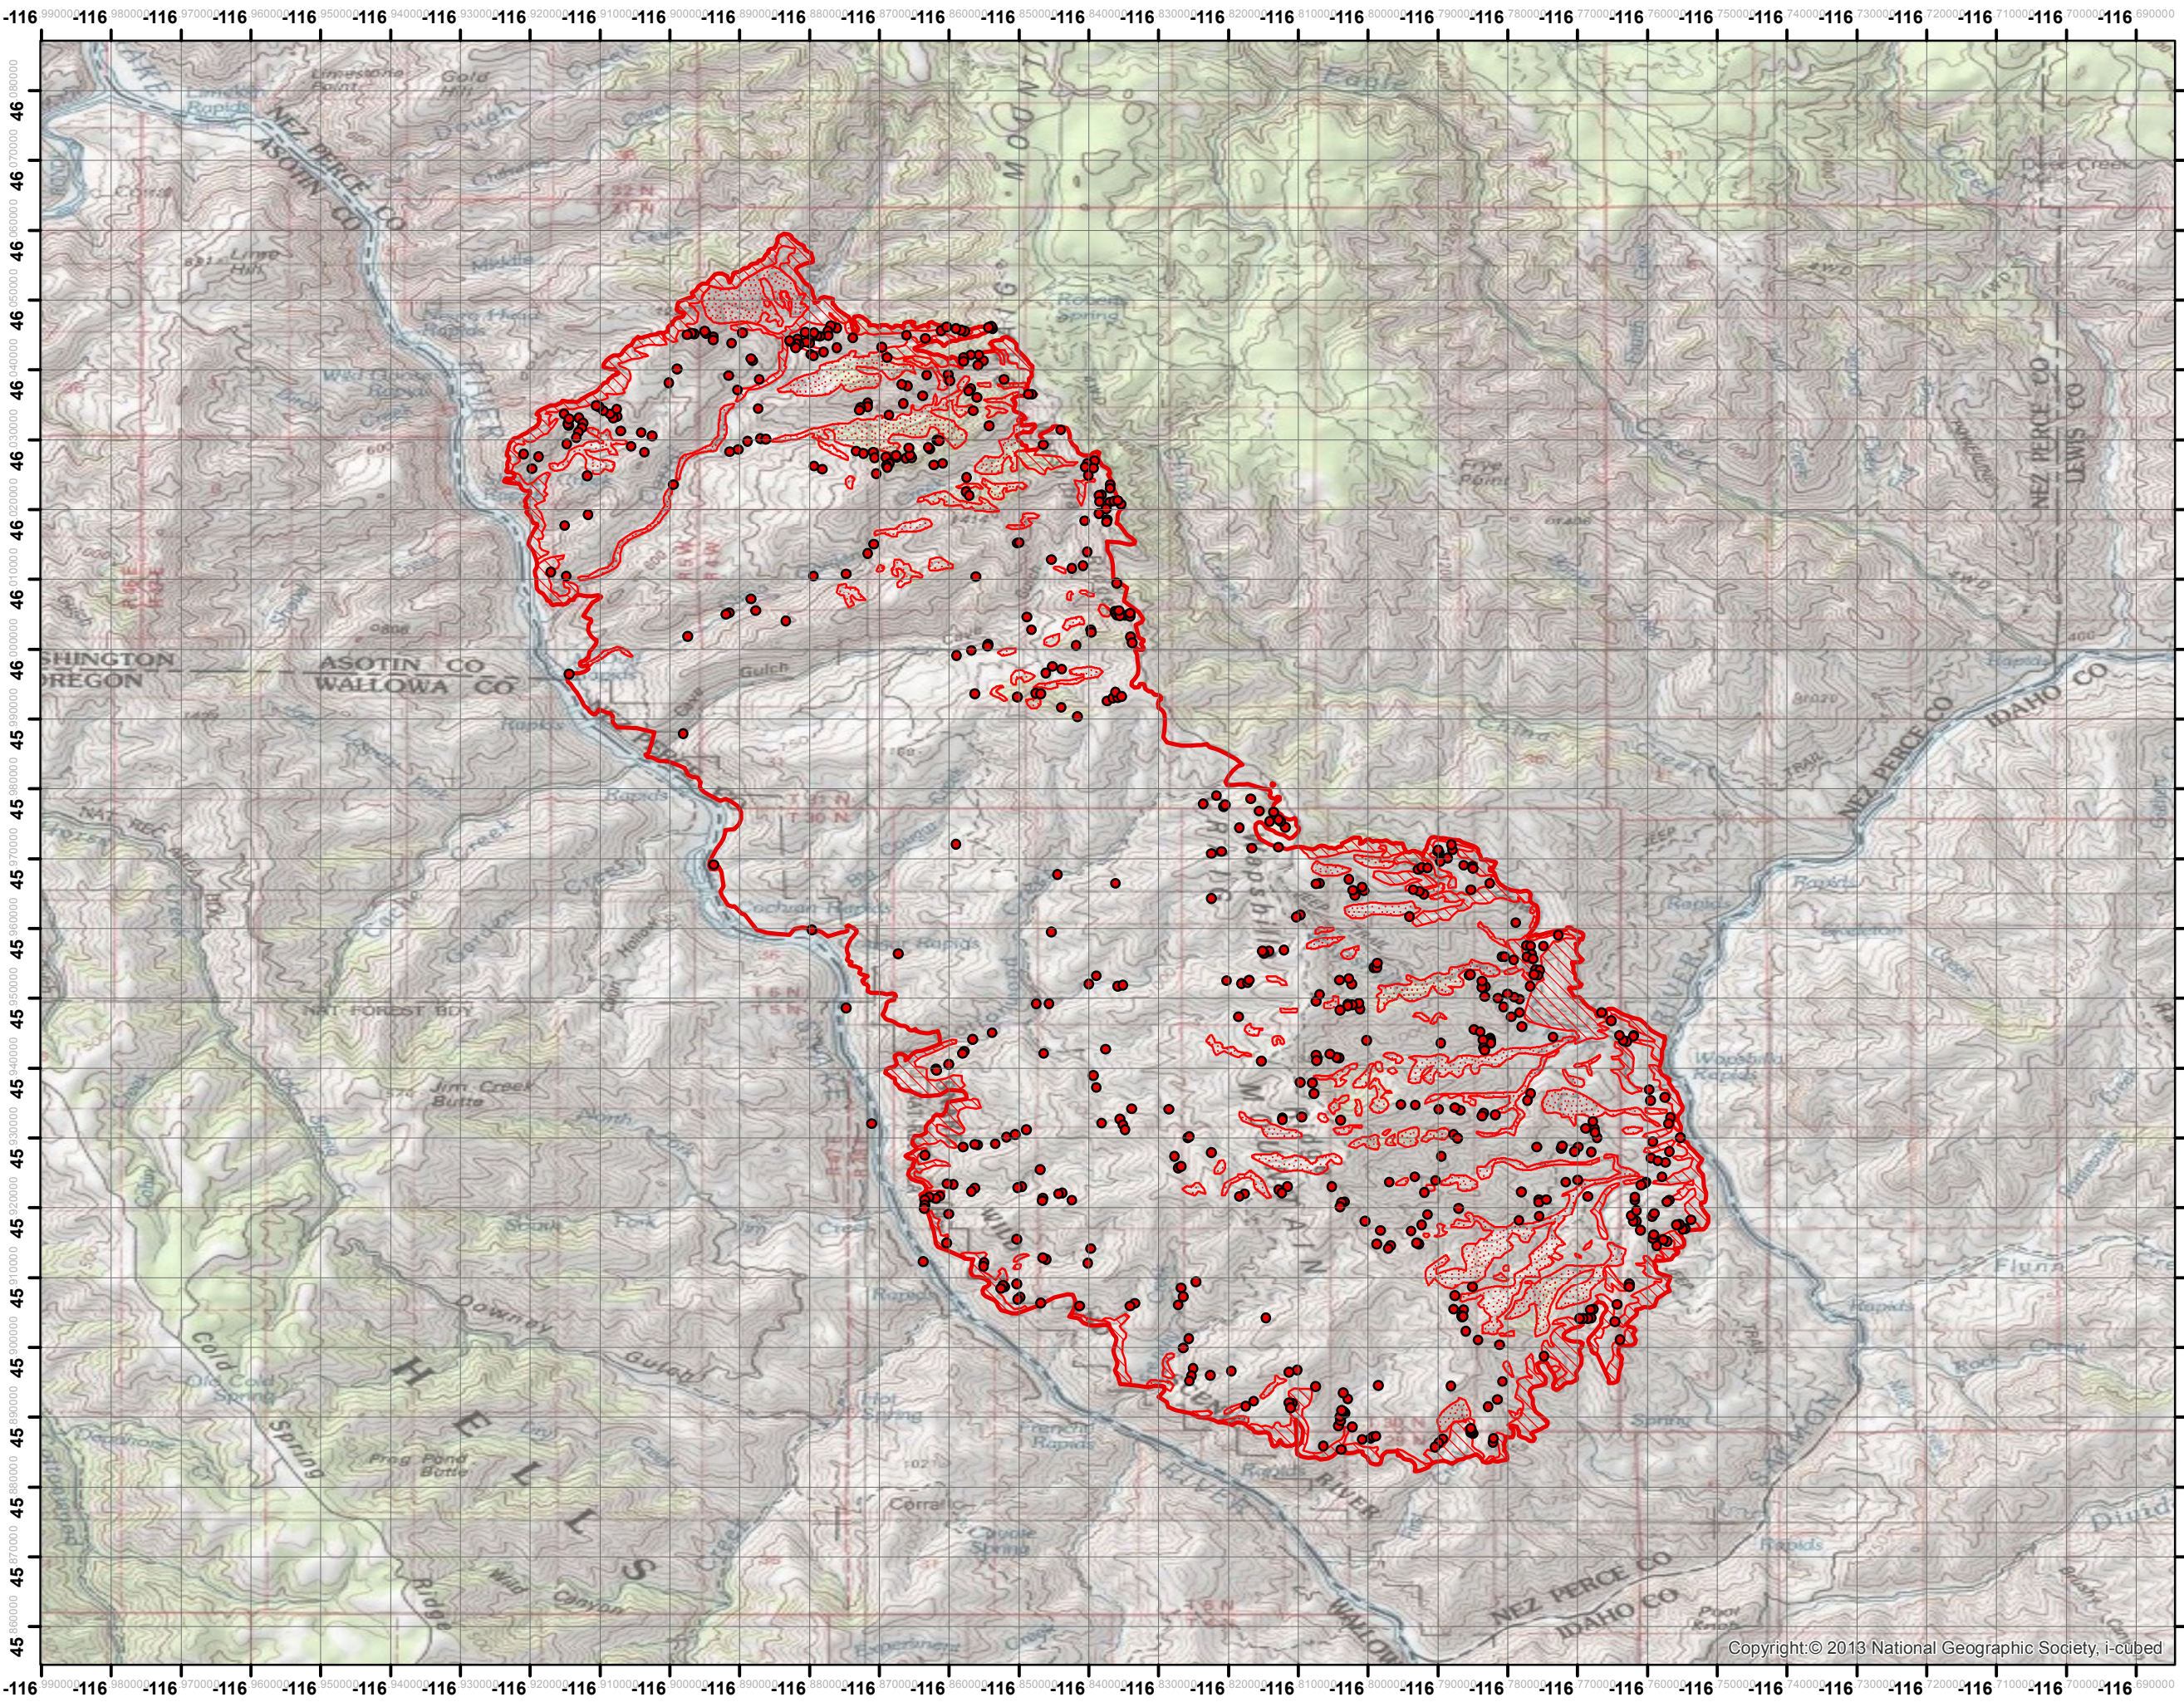

# Big Cougar Fire Infrared Heat Sources

1:100,000

- Heat Perimeter
- Intense Heat Areas
- Scattered Heat Areas
- Isolated Heat Sources

GCS North American 1983

IR Interpreter: Brian Monroe  
IR interpreted acres: 30,190  
Date: 8/6/2014  
Time received the Image: 2101 hrs