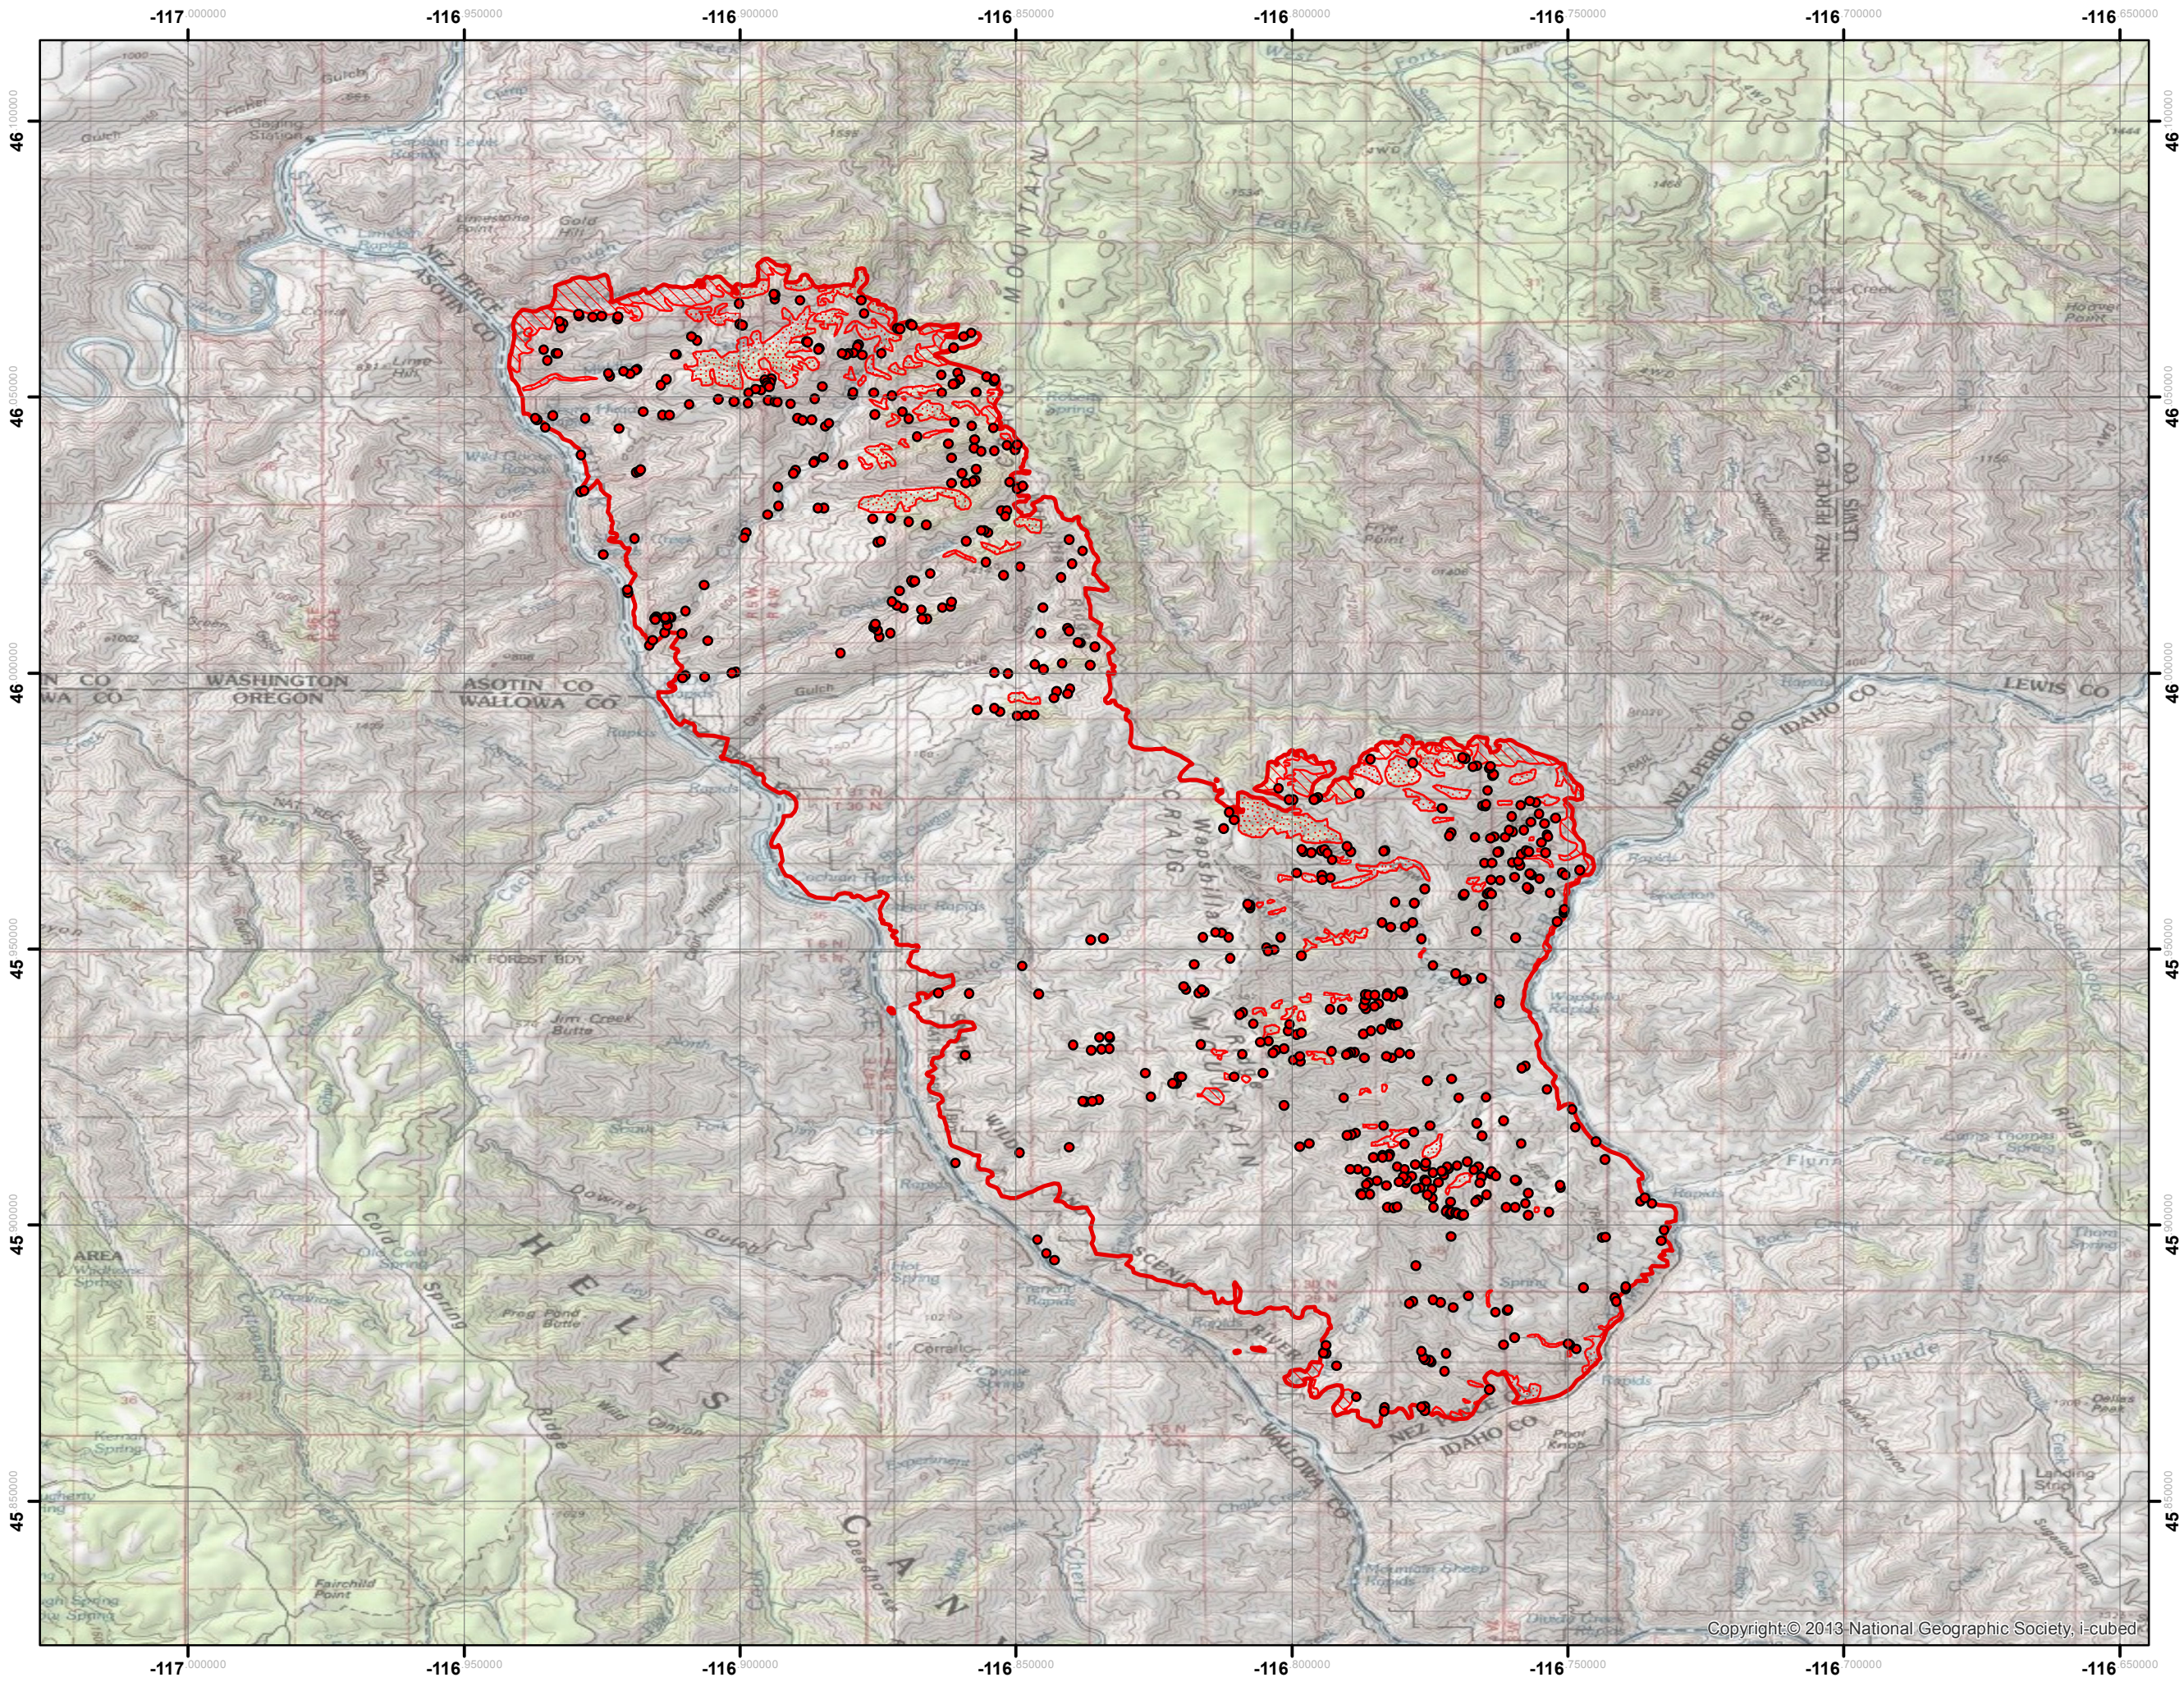

Big Cougar Fire Infrared Heat Sources

1:125,000

- Heat Perimeter
- Intense Heat Areas
- Scattered Heat Areas
- Isolated Heat Sources

GCS North American 1983

IR Interpreter: Brian Monroe
IR interpreted acres: 41,391
Date: 8/7/2014
Time received the Image: 0229 hrs