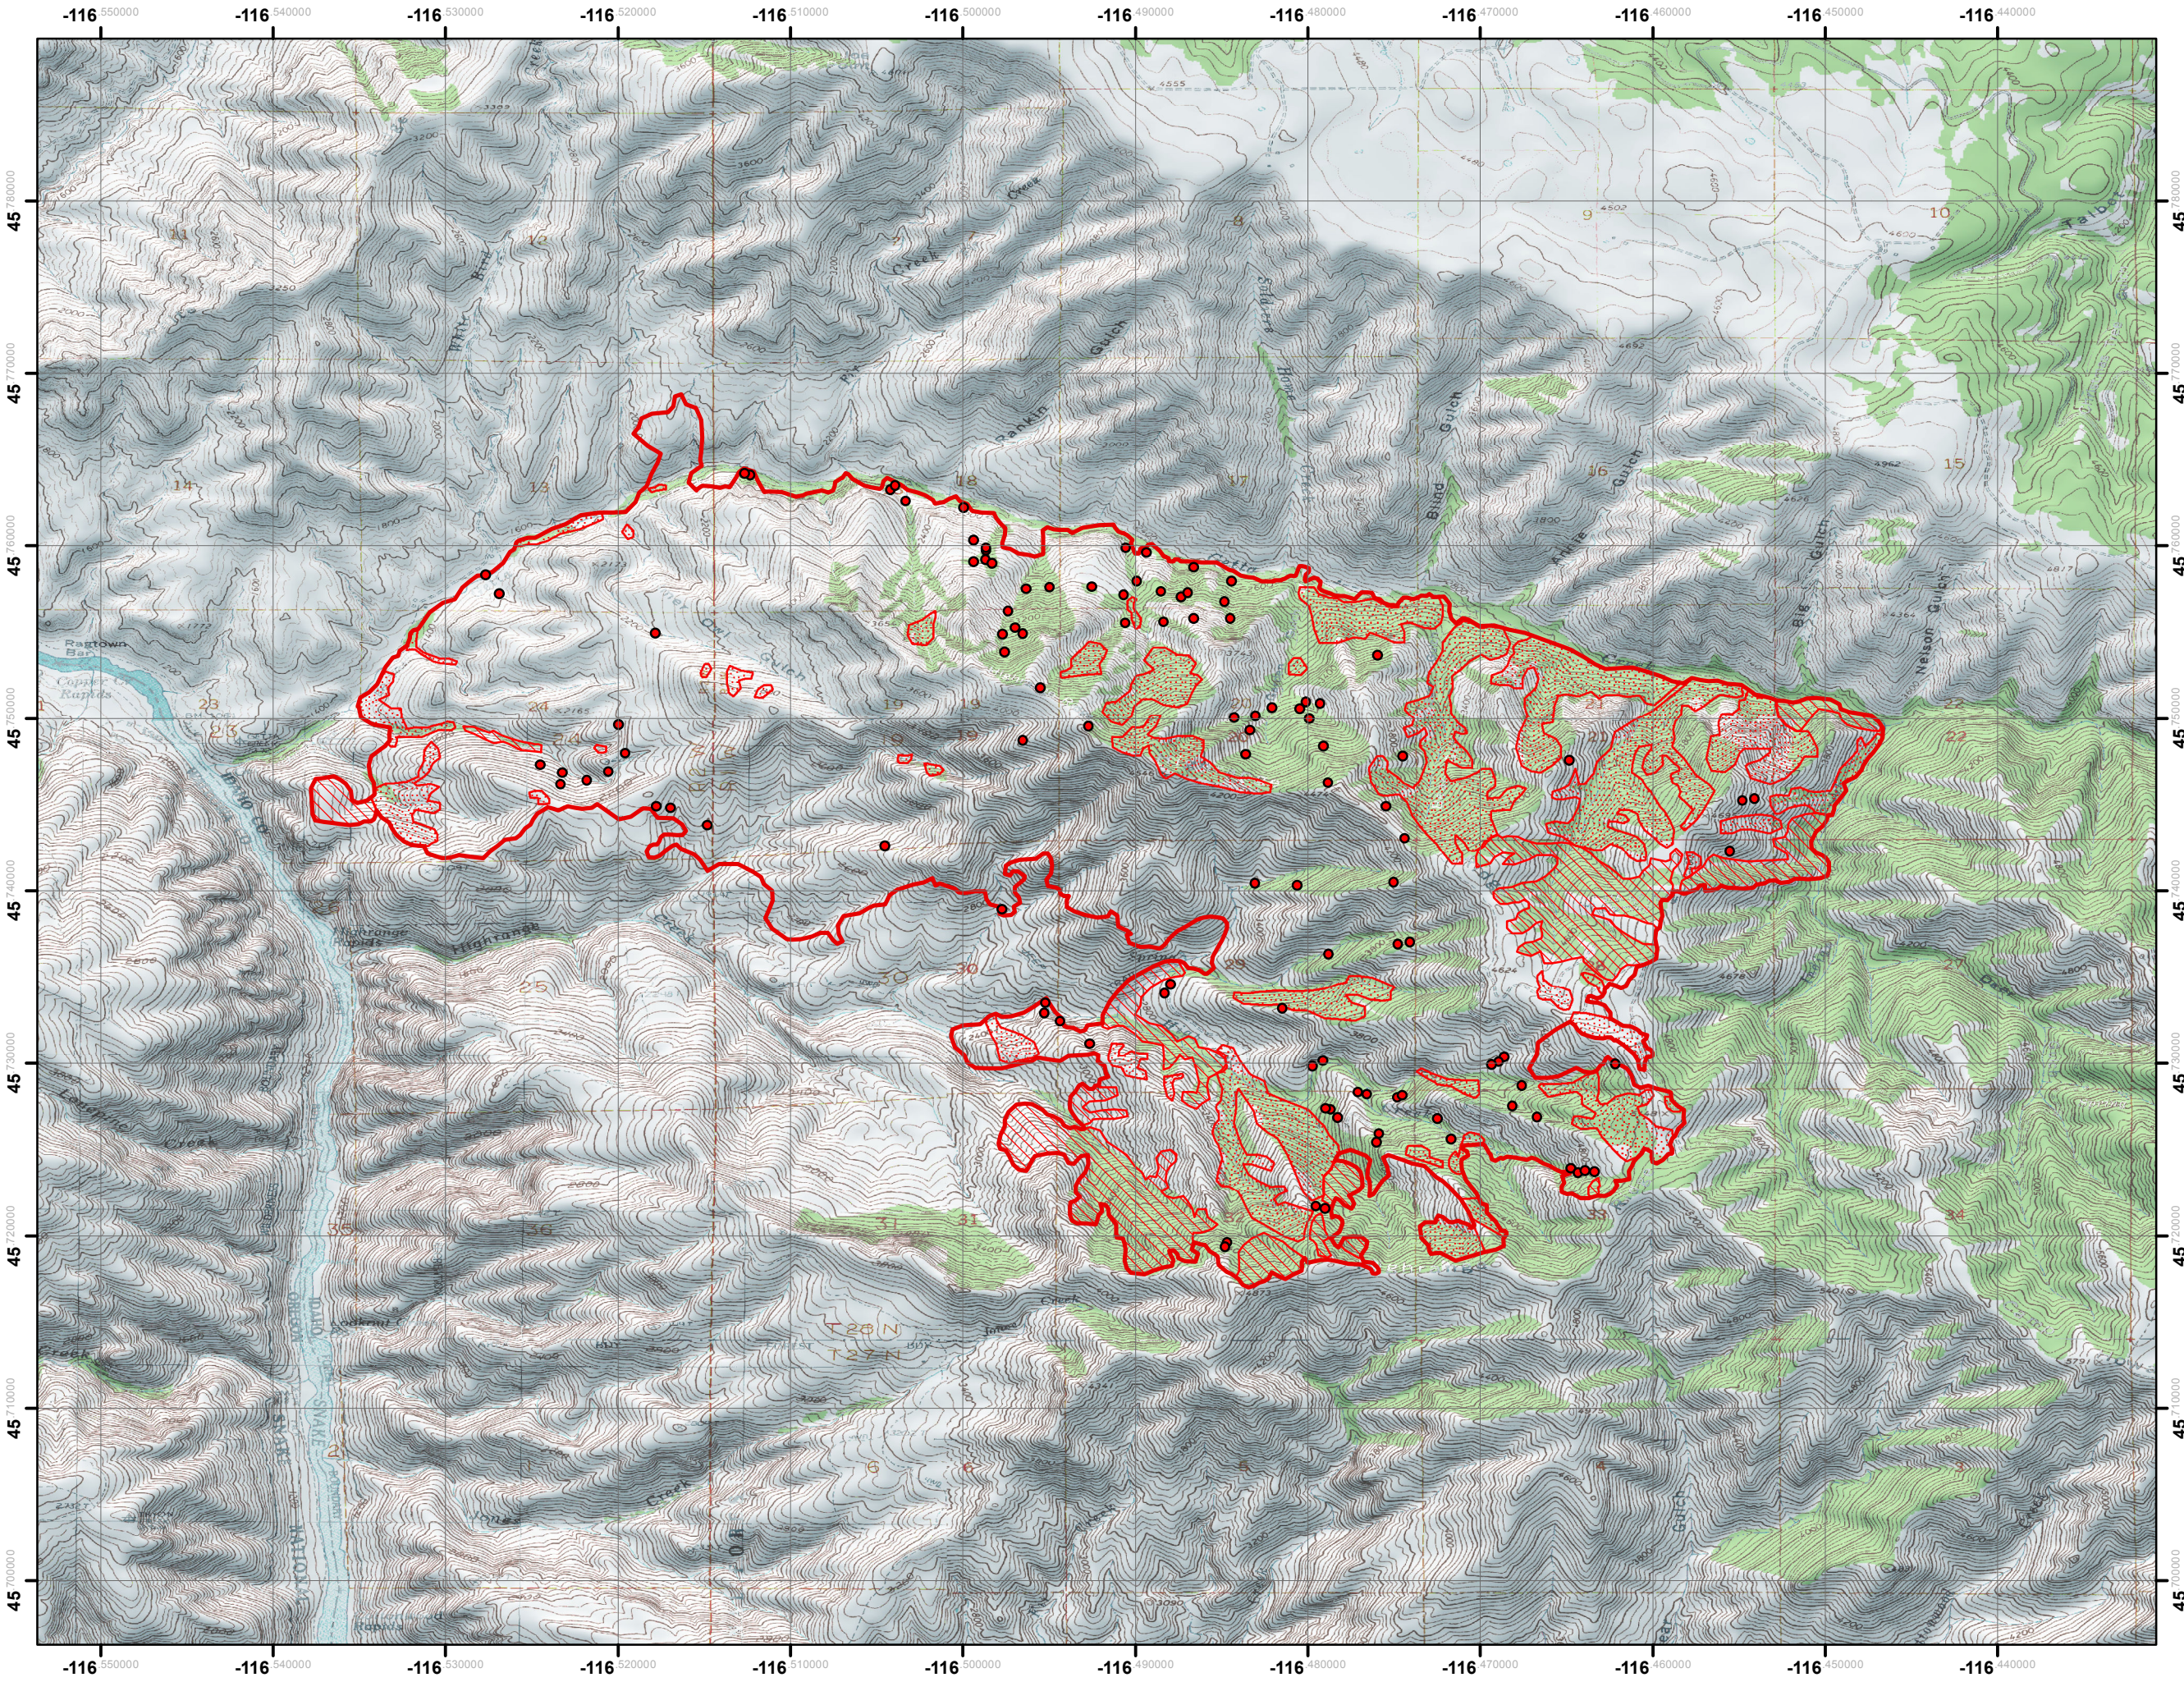

Highrange Fire Infrared Heat Sources

1:40,000

- Heat Perimeter
- Intense Heat Areas
- Scattered Heat Areas
- Isolated Heat Sources

GCS North American 1983

IR Interpreter: Brian Monroe
IR interpreted acres: 4,571
Date: 8/8/2014
Time received the Image: 1946 hrs