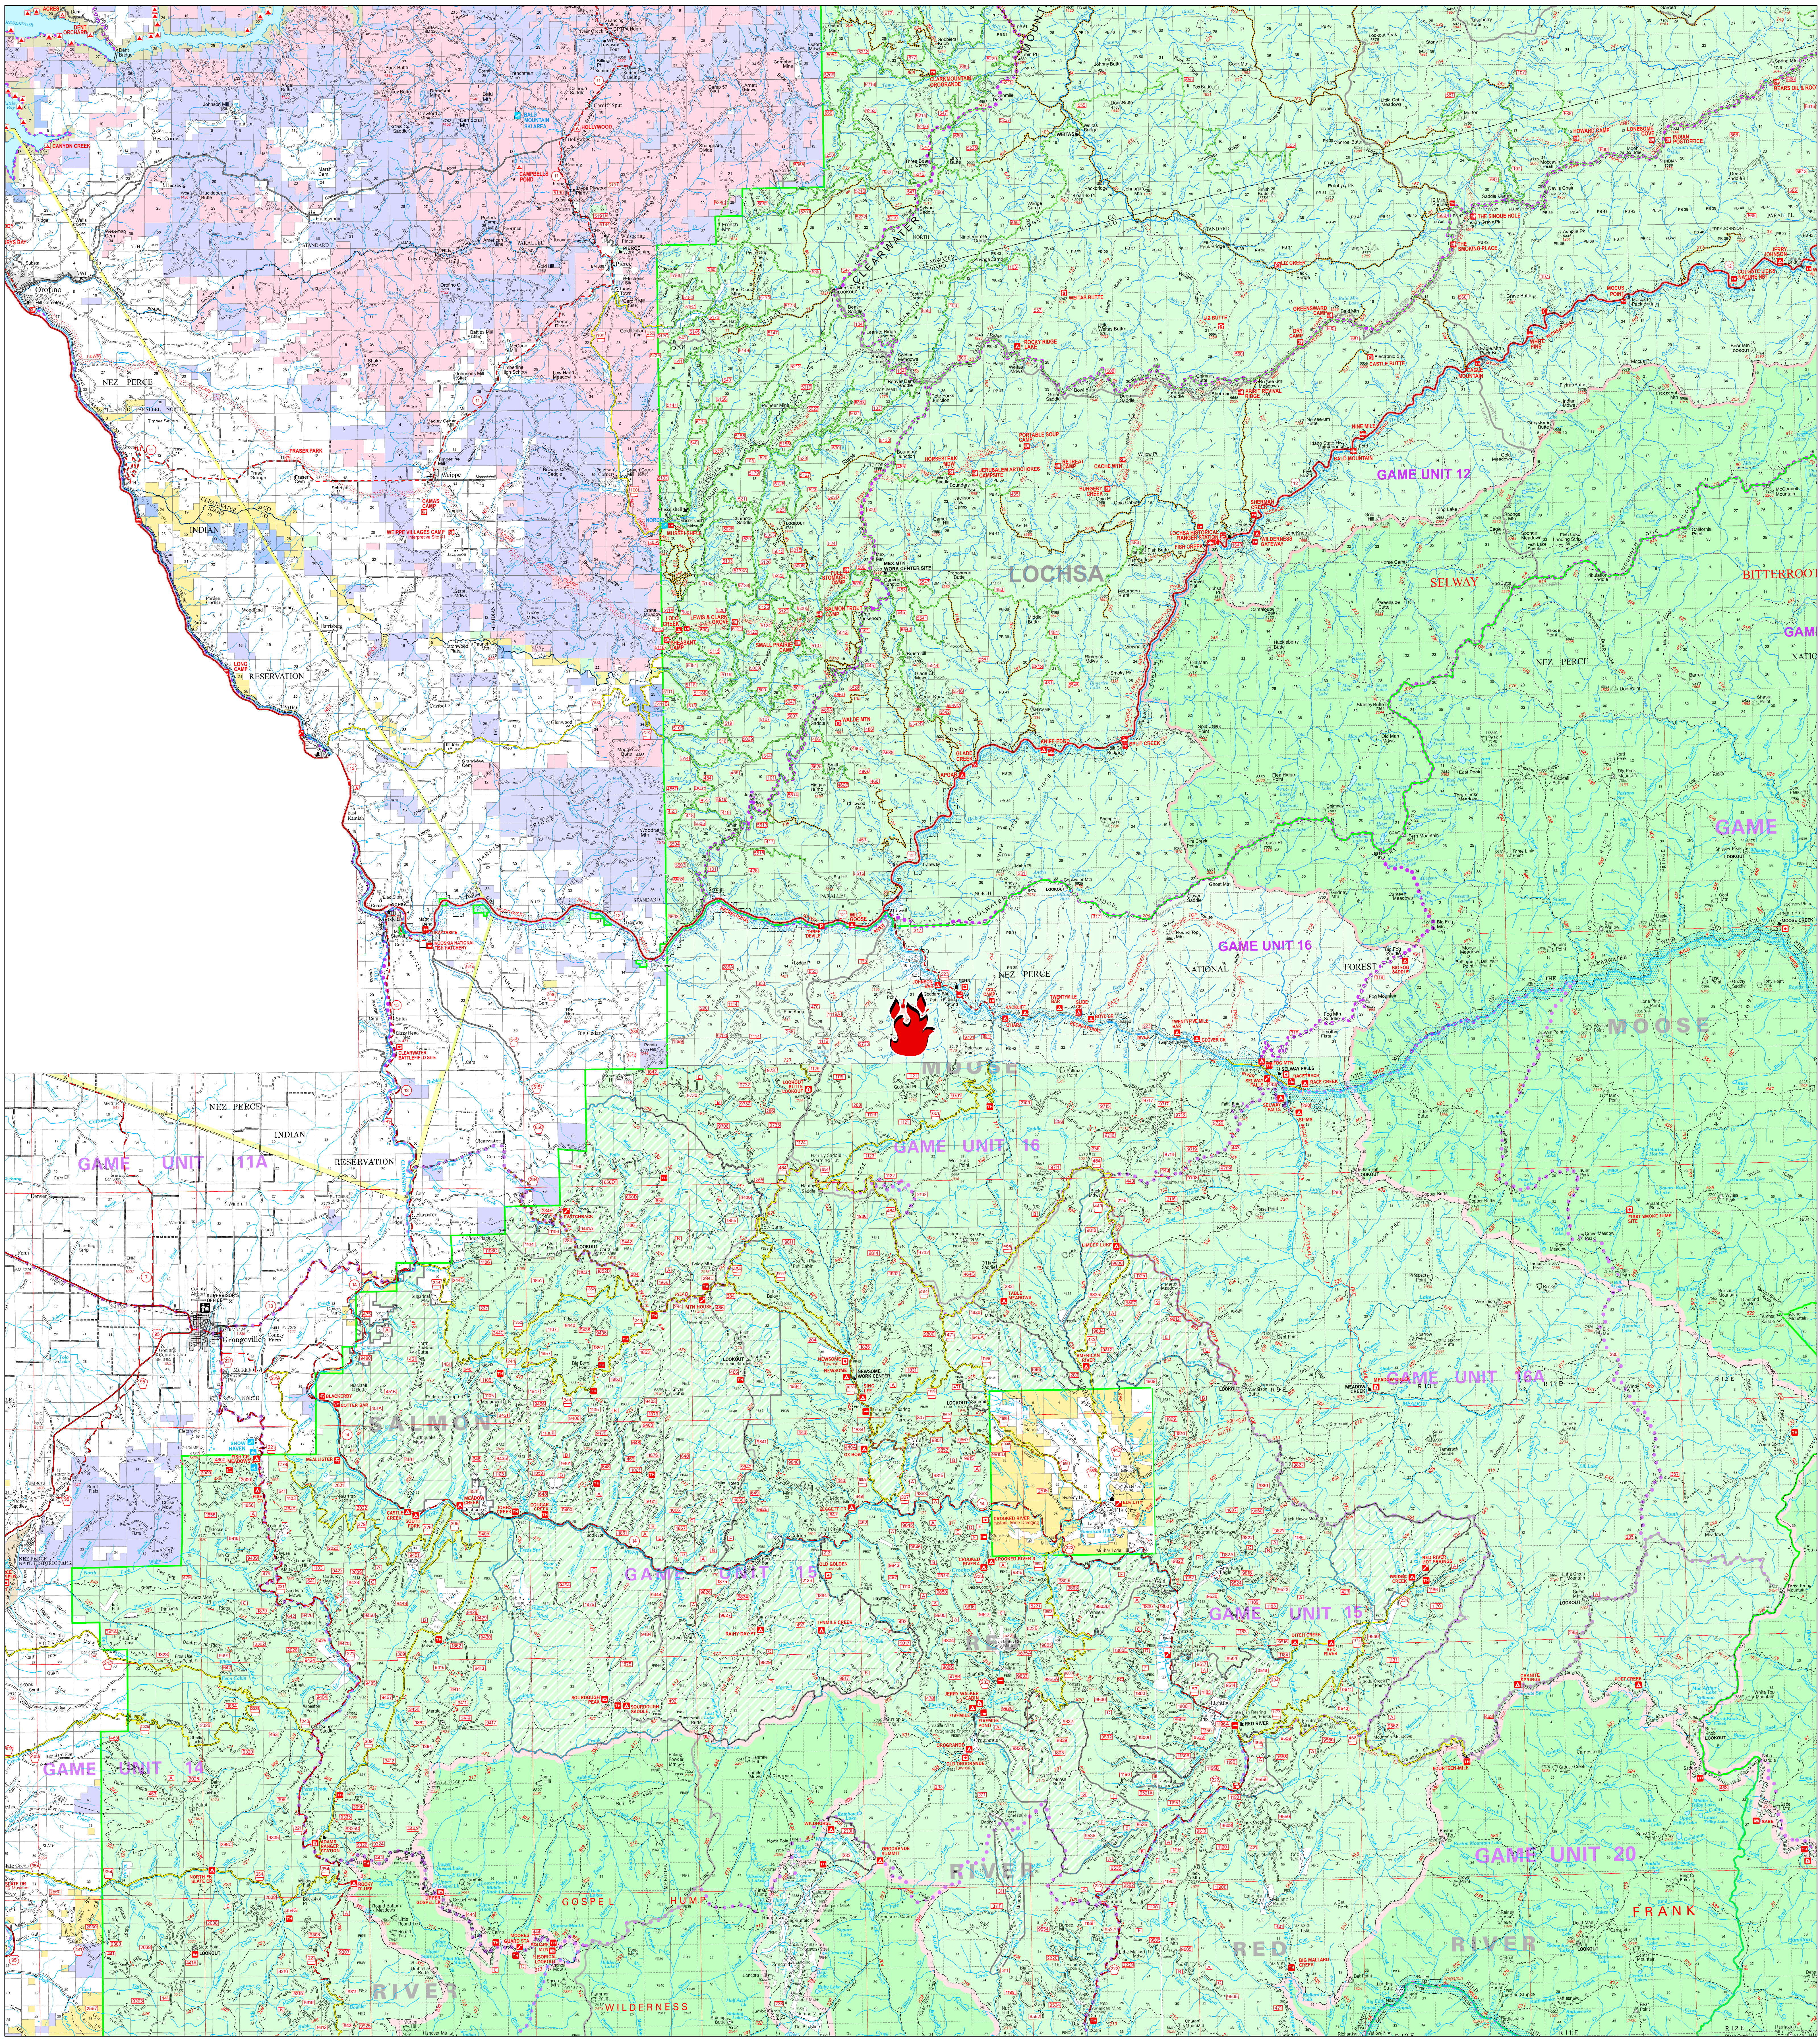

Area Map

Johnson Bar 377 Acres

ID-NCF-390

| P1JA8G 0117

August 08, 2014

1400

Fire Boundary as of 08/08 0930 hrs