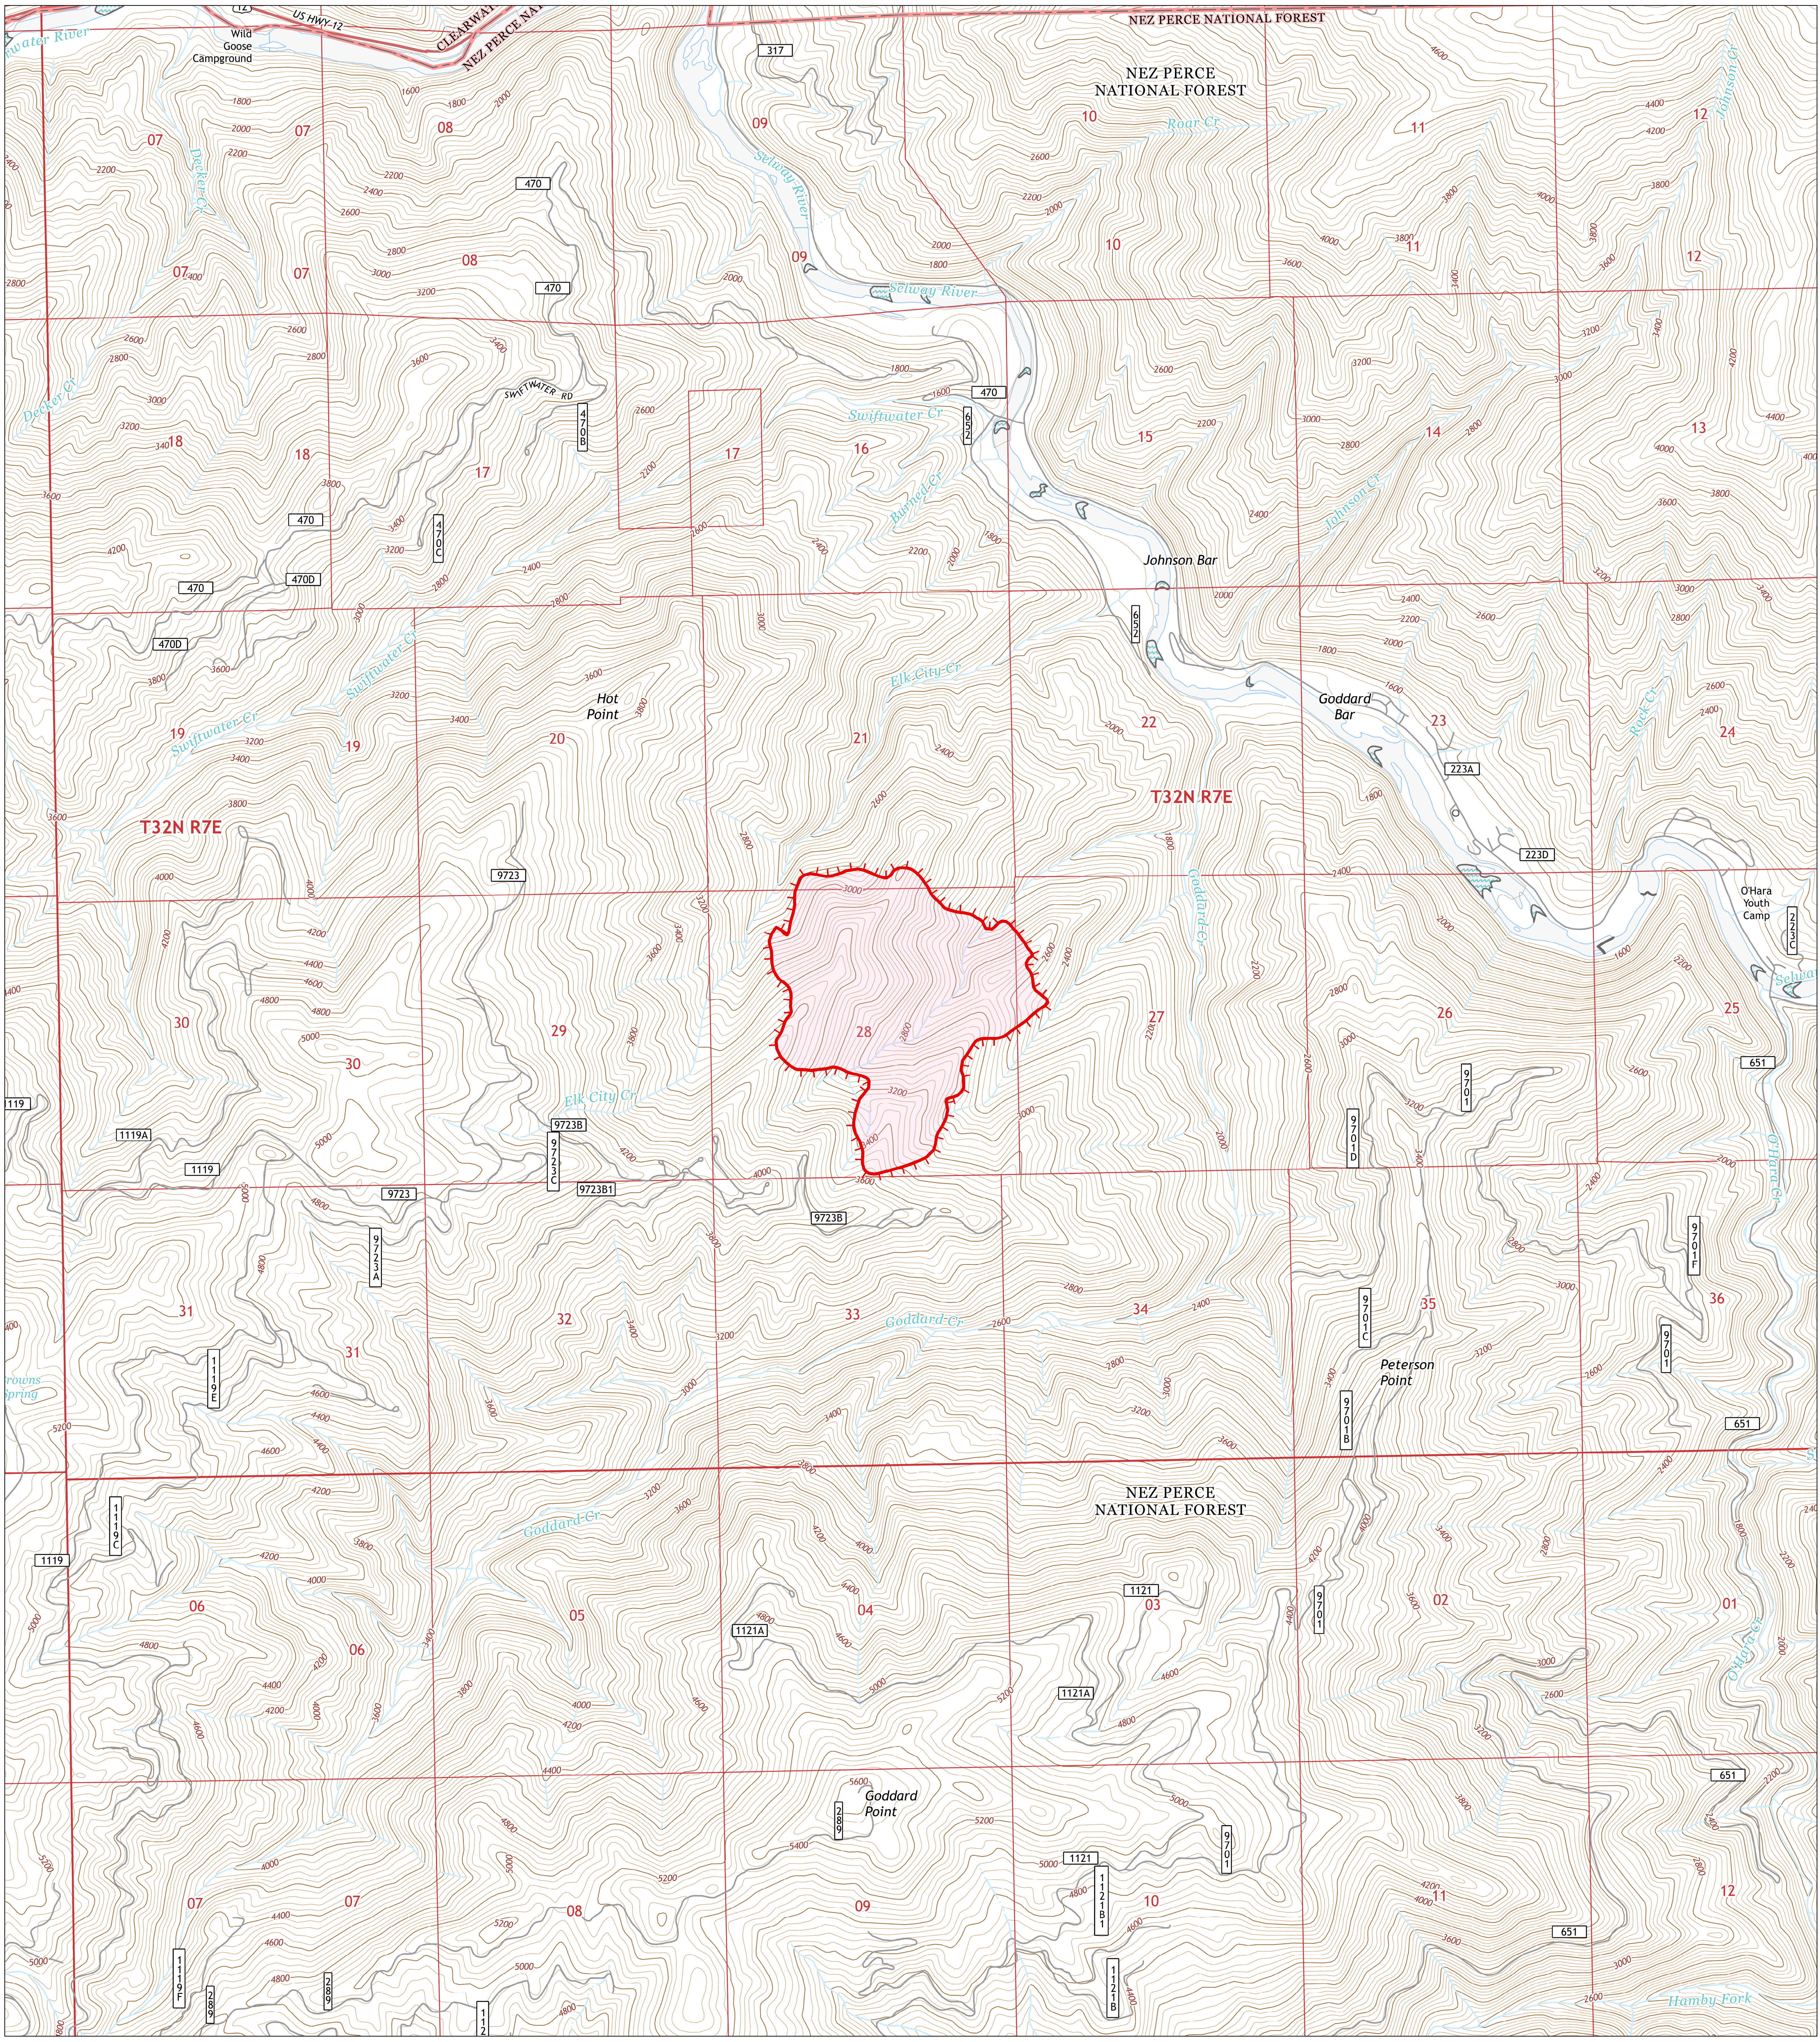

# Operations Map

# Johnson Bar 377 Acres

ID-NCF-390

| P1JA8G 0117

August 08, 2014

1200

 Fire Boundary as of 08/08 0930 hrs