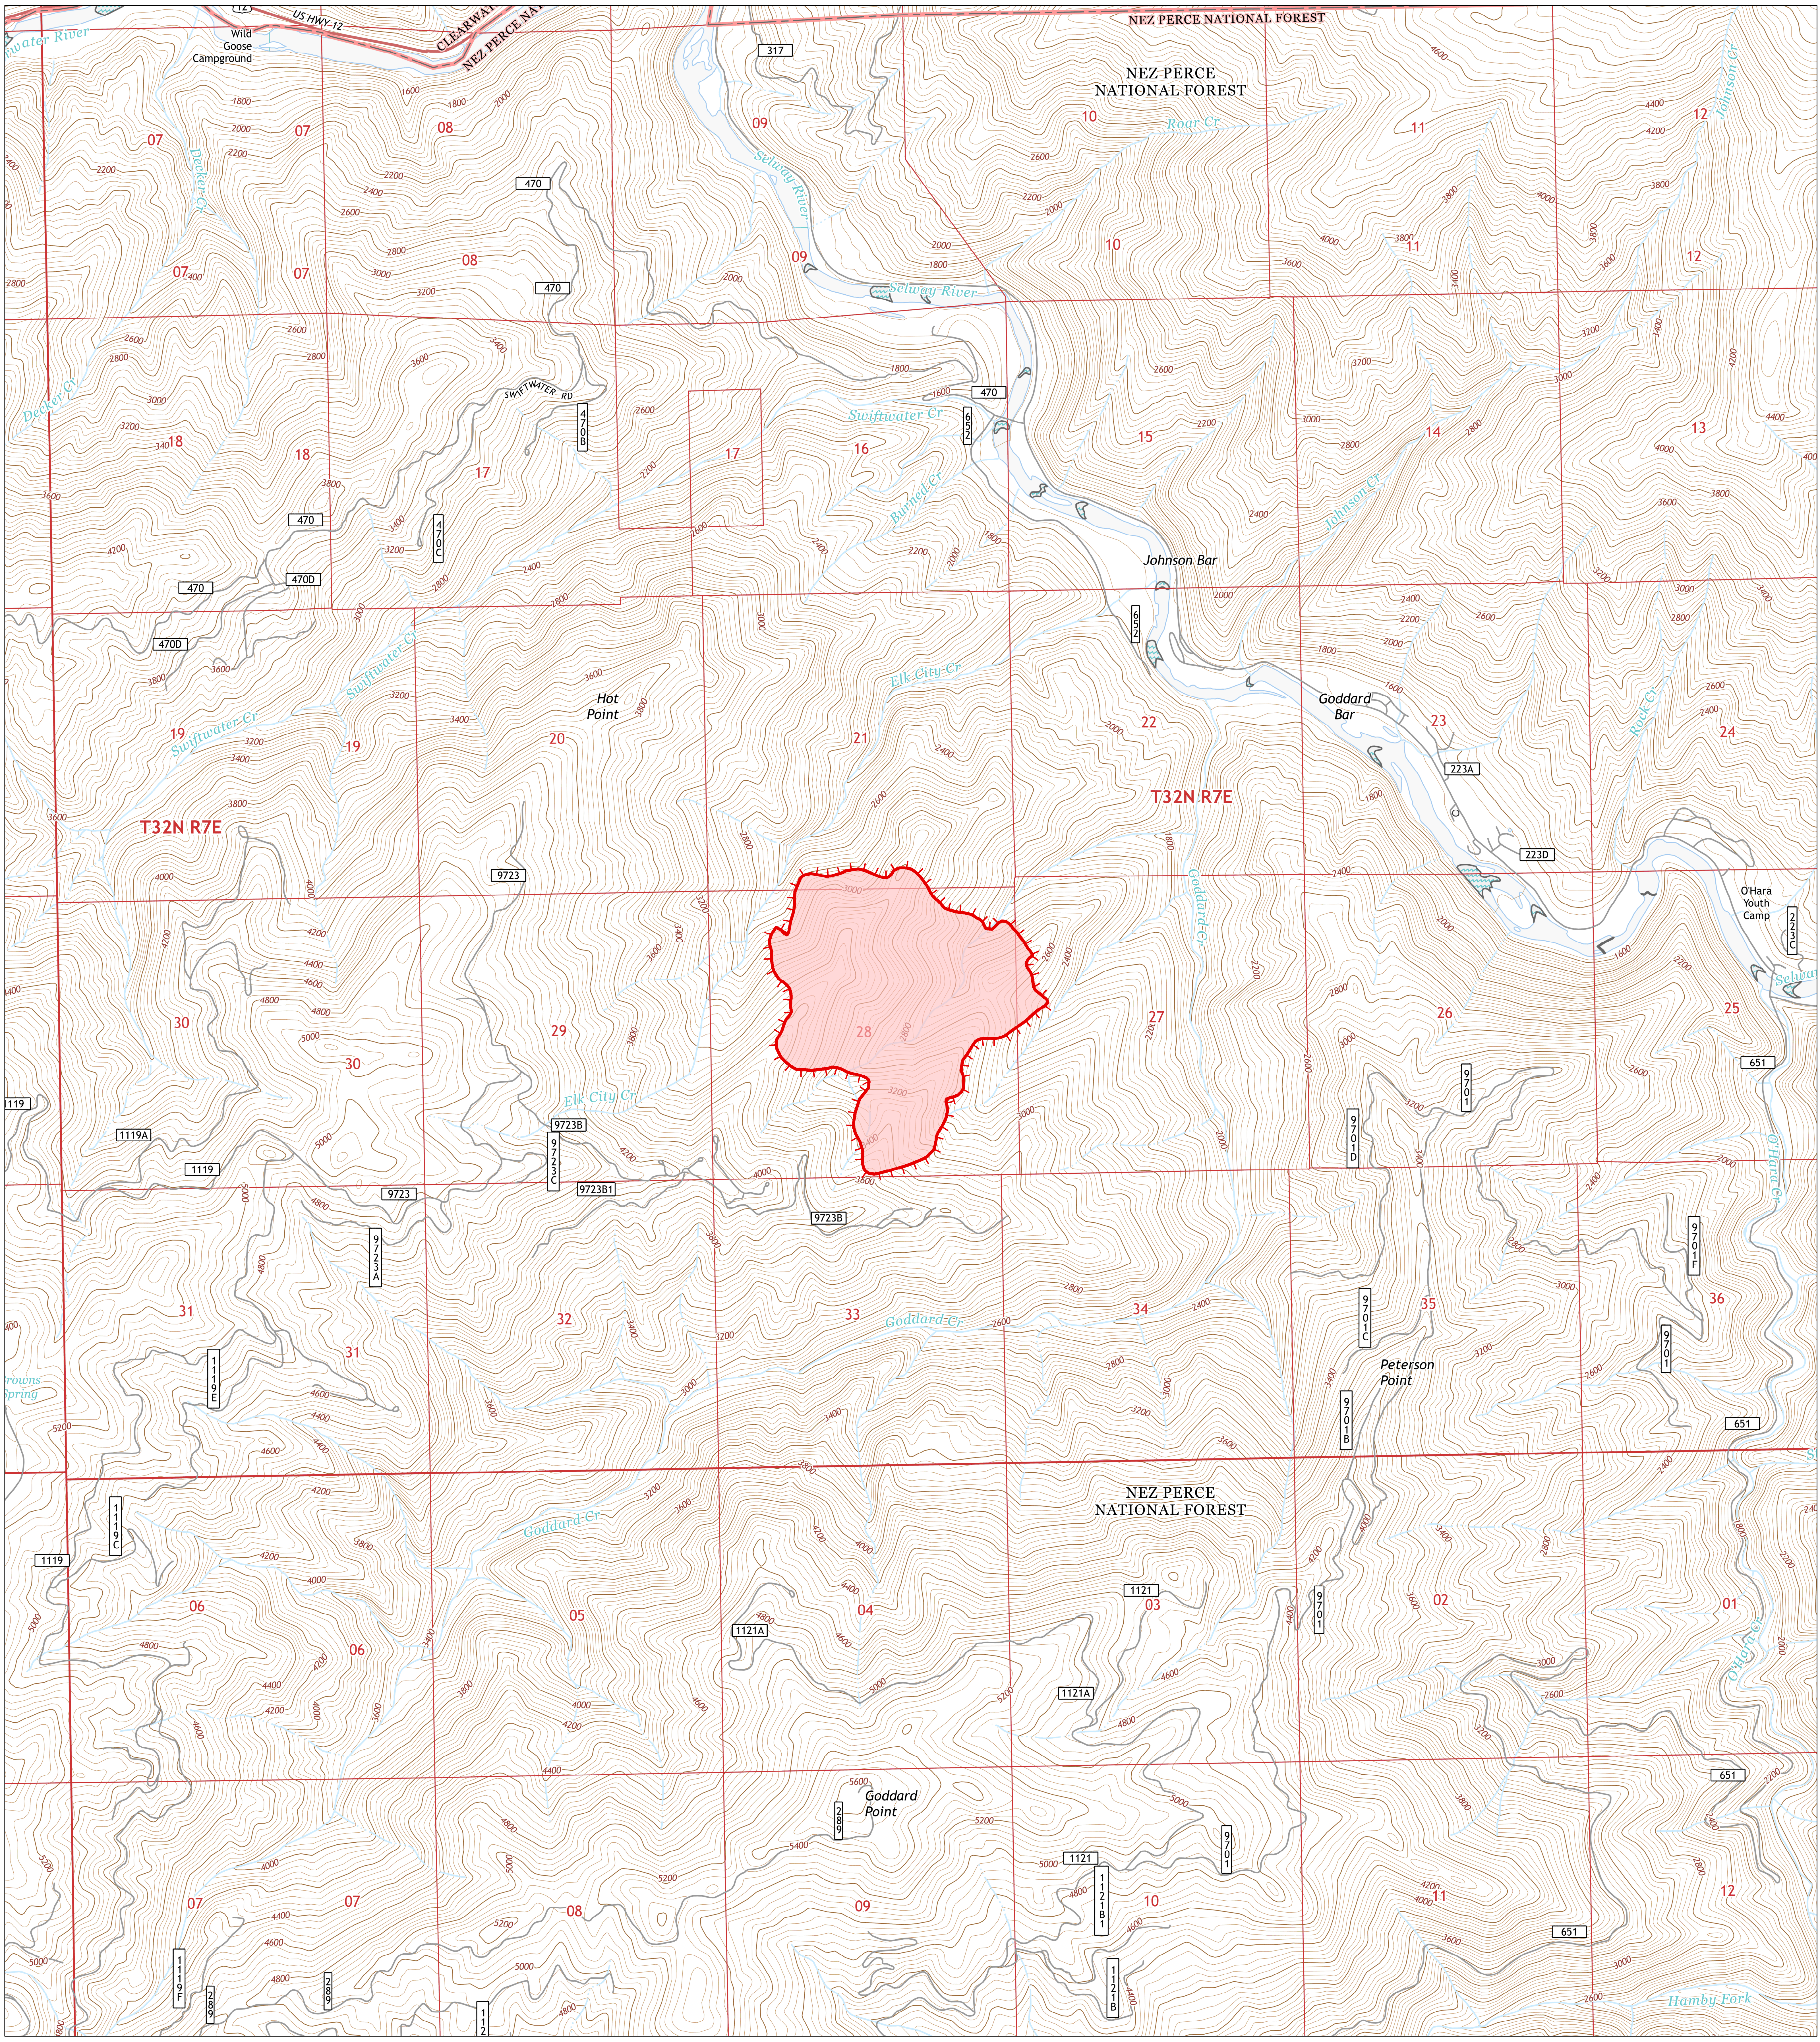

Operations Map

Johnson Bar 377 Acres

ID-NCF-390

| P1JA8G 0117

August 08, 2014

1400

 Fire Boundary as of 08/08 0930 hrs