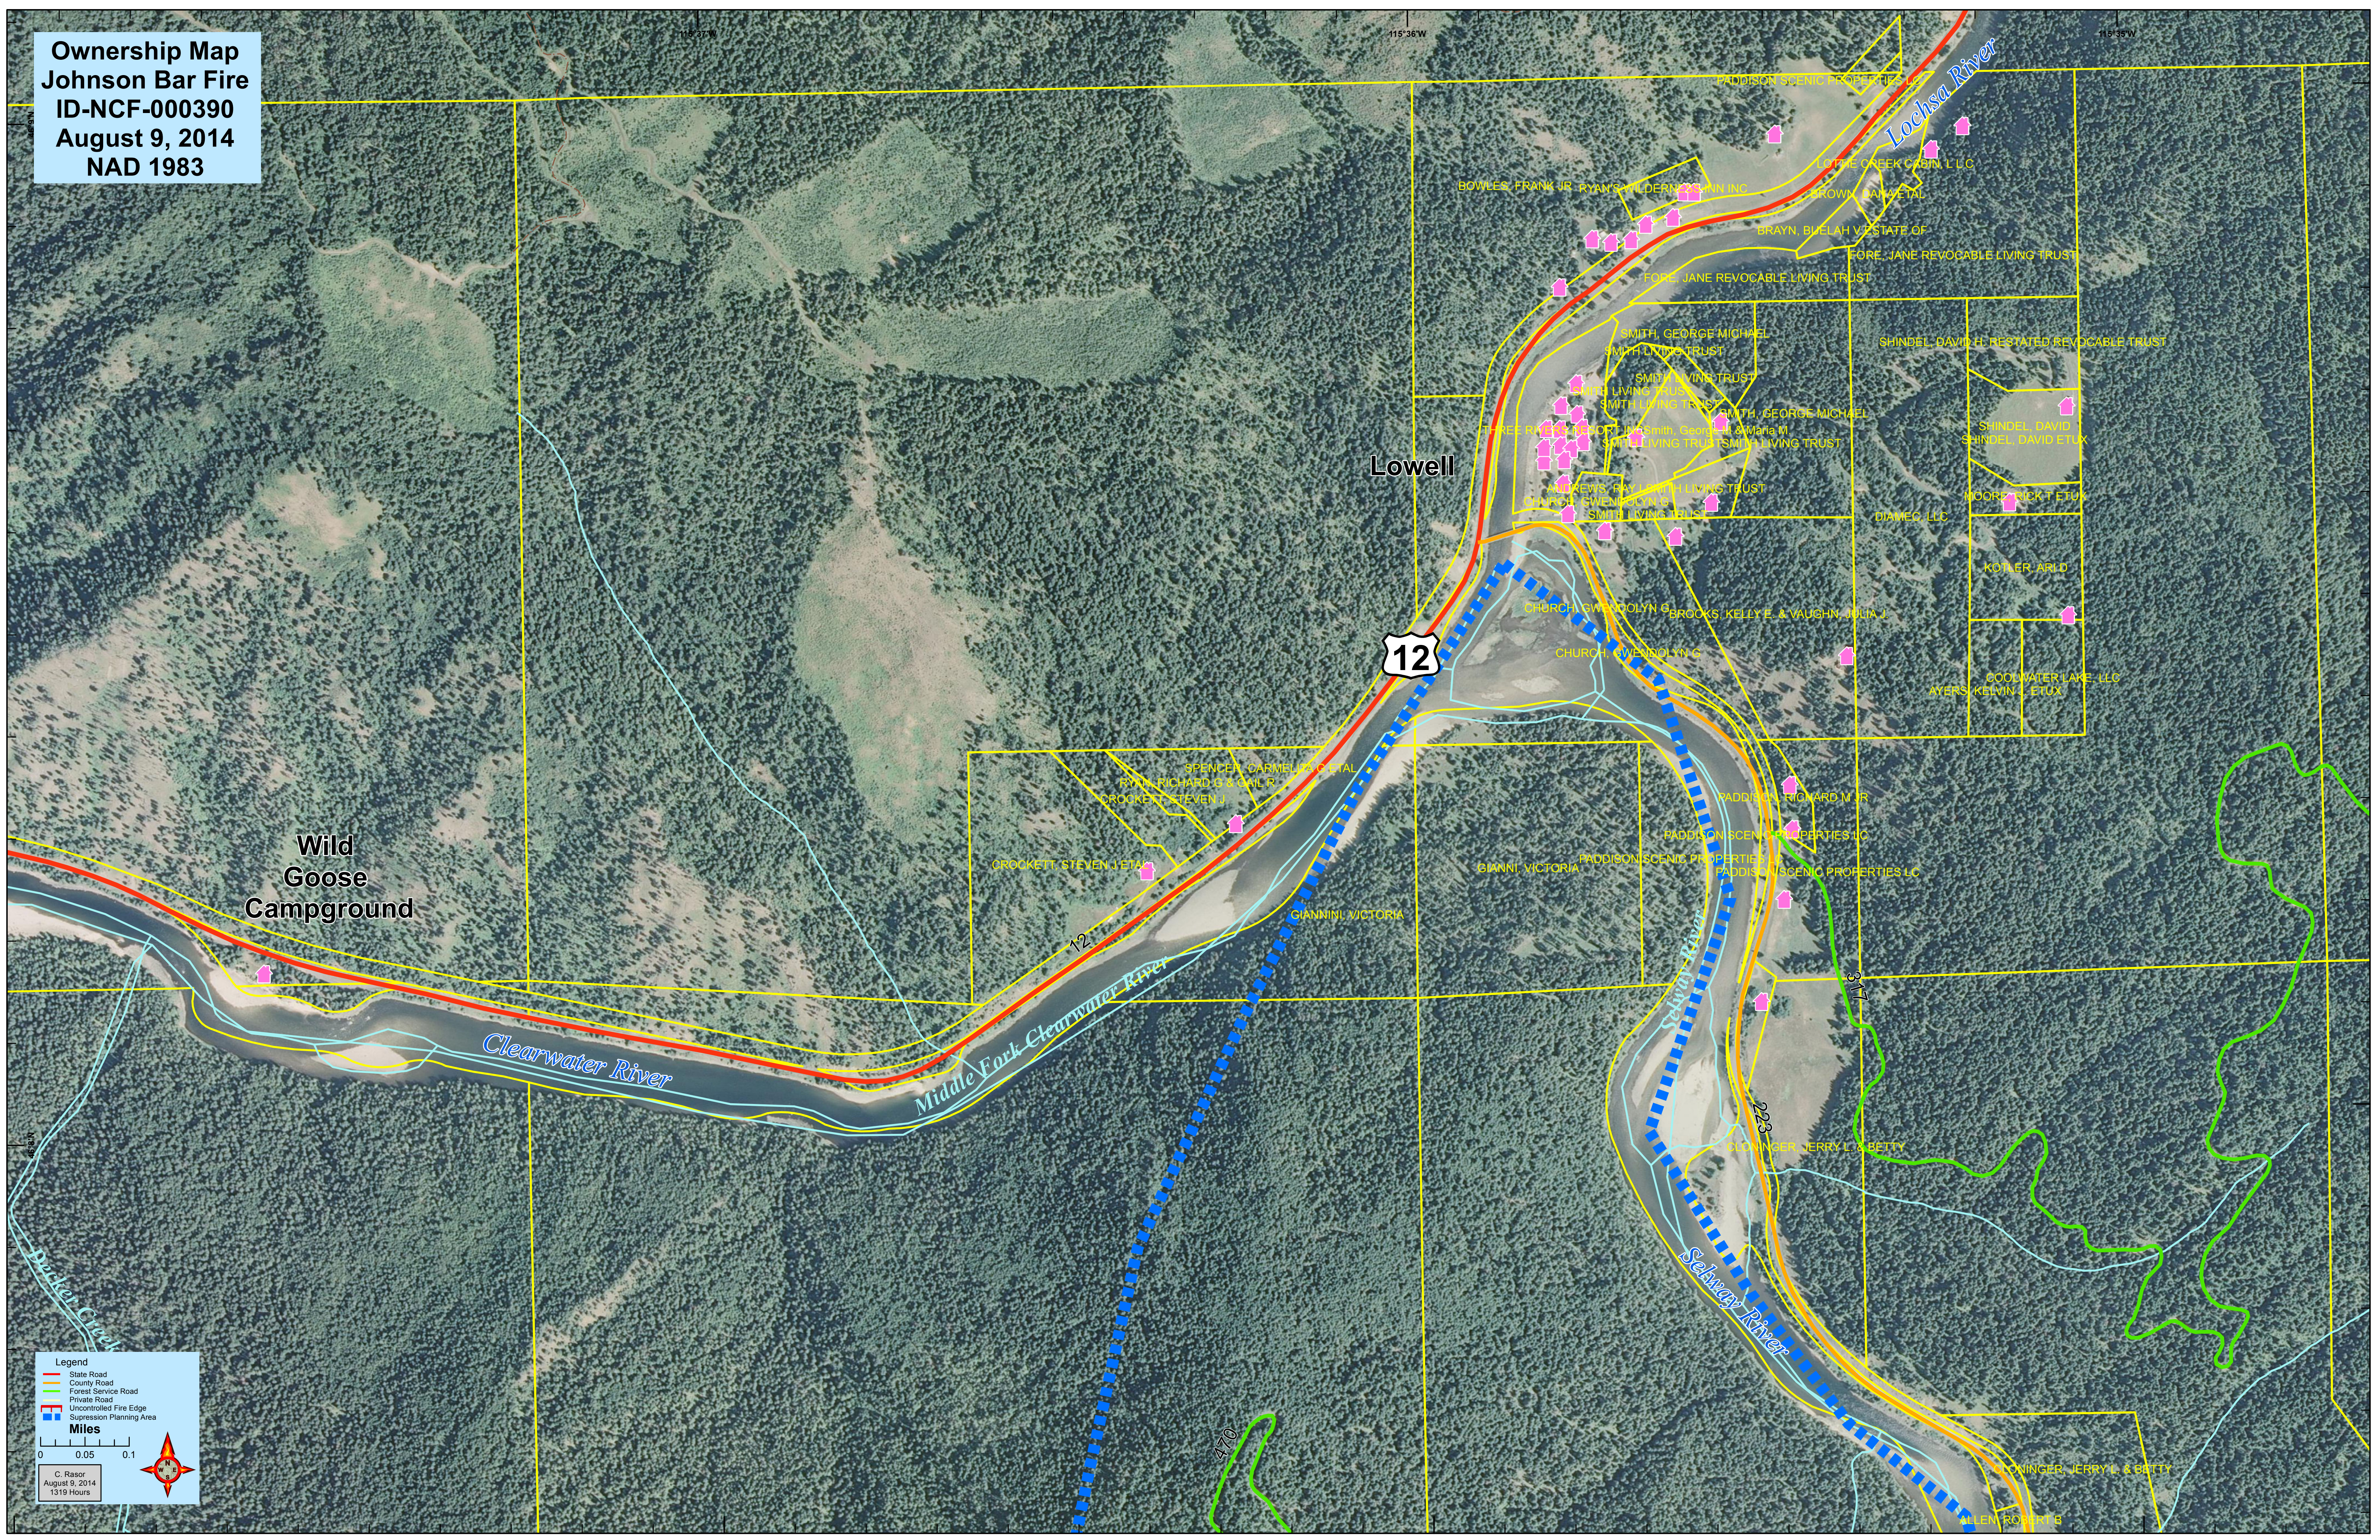

**Ownership Map
Johnson Bar Fire
ID-NCF-000390
August 9, 2014
NAD 1983**

**Wild
Goose
Campground**

Lowell

12

Legend

- State Road
- County Road
- Forest Service Road
- Private Road
- Uncontrolled Fire Edge
- Suppression Planning Area

Miles

0 0.05 0.1

C. Rasor
August 9, 2014
1319 Hours

Clearwater River

Middle Fork Clearwater River

Selway River

Lochsa River

CROCKETT, STEVEN J. ET AL