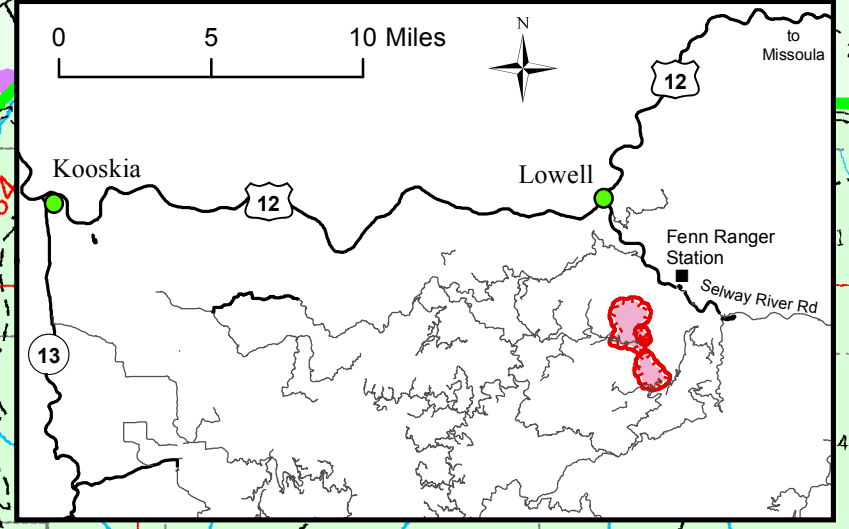

**Johnson Bar Fire  
Transportation Map  
IDNCF390  
Aug 9, 2014  
Day shift  
1162 acres  
NAD83 UTM Zone 11N**

**Legend**

- ( ) Division
- [ ] Branch
- Uncontrolled Fire Edge

Kevin Nelstead  
Aug 9, 2014  
1100 Hours