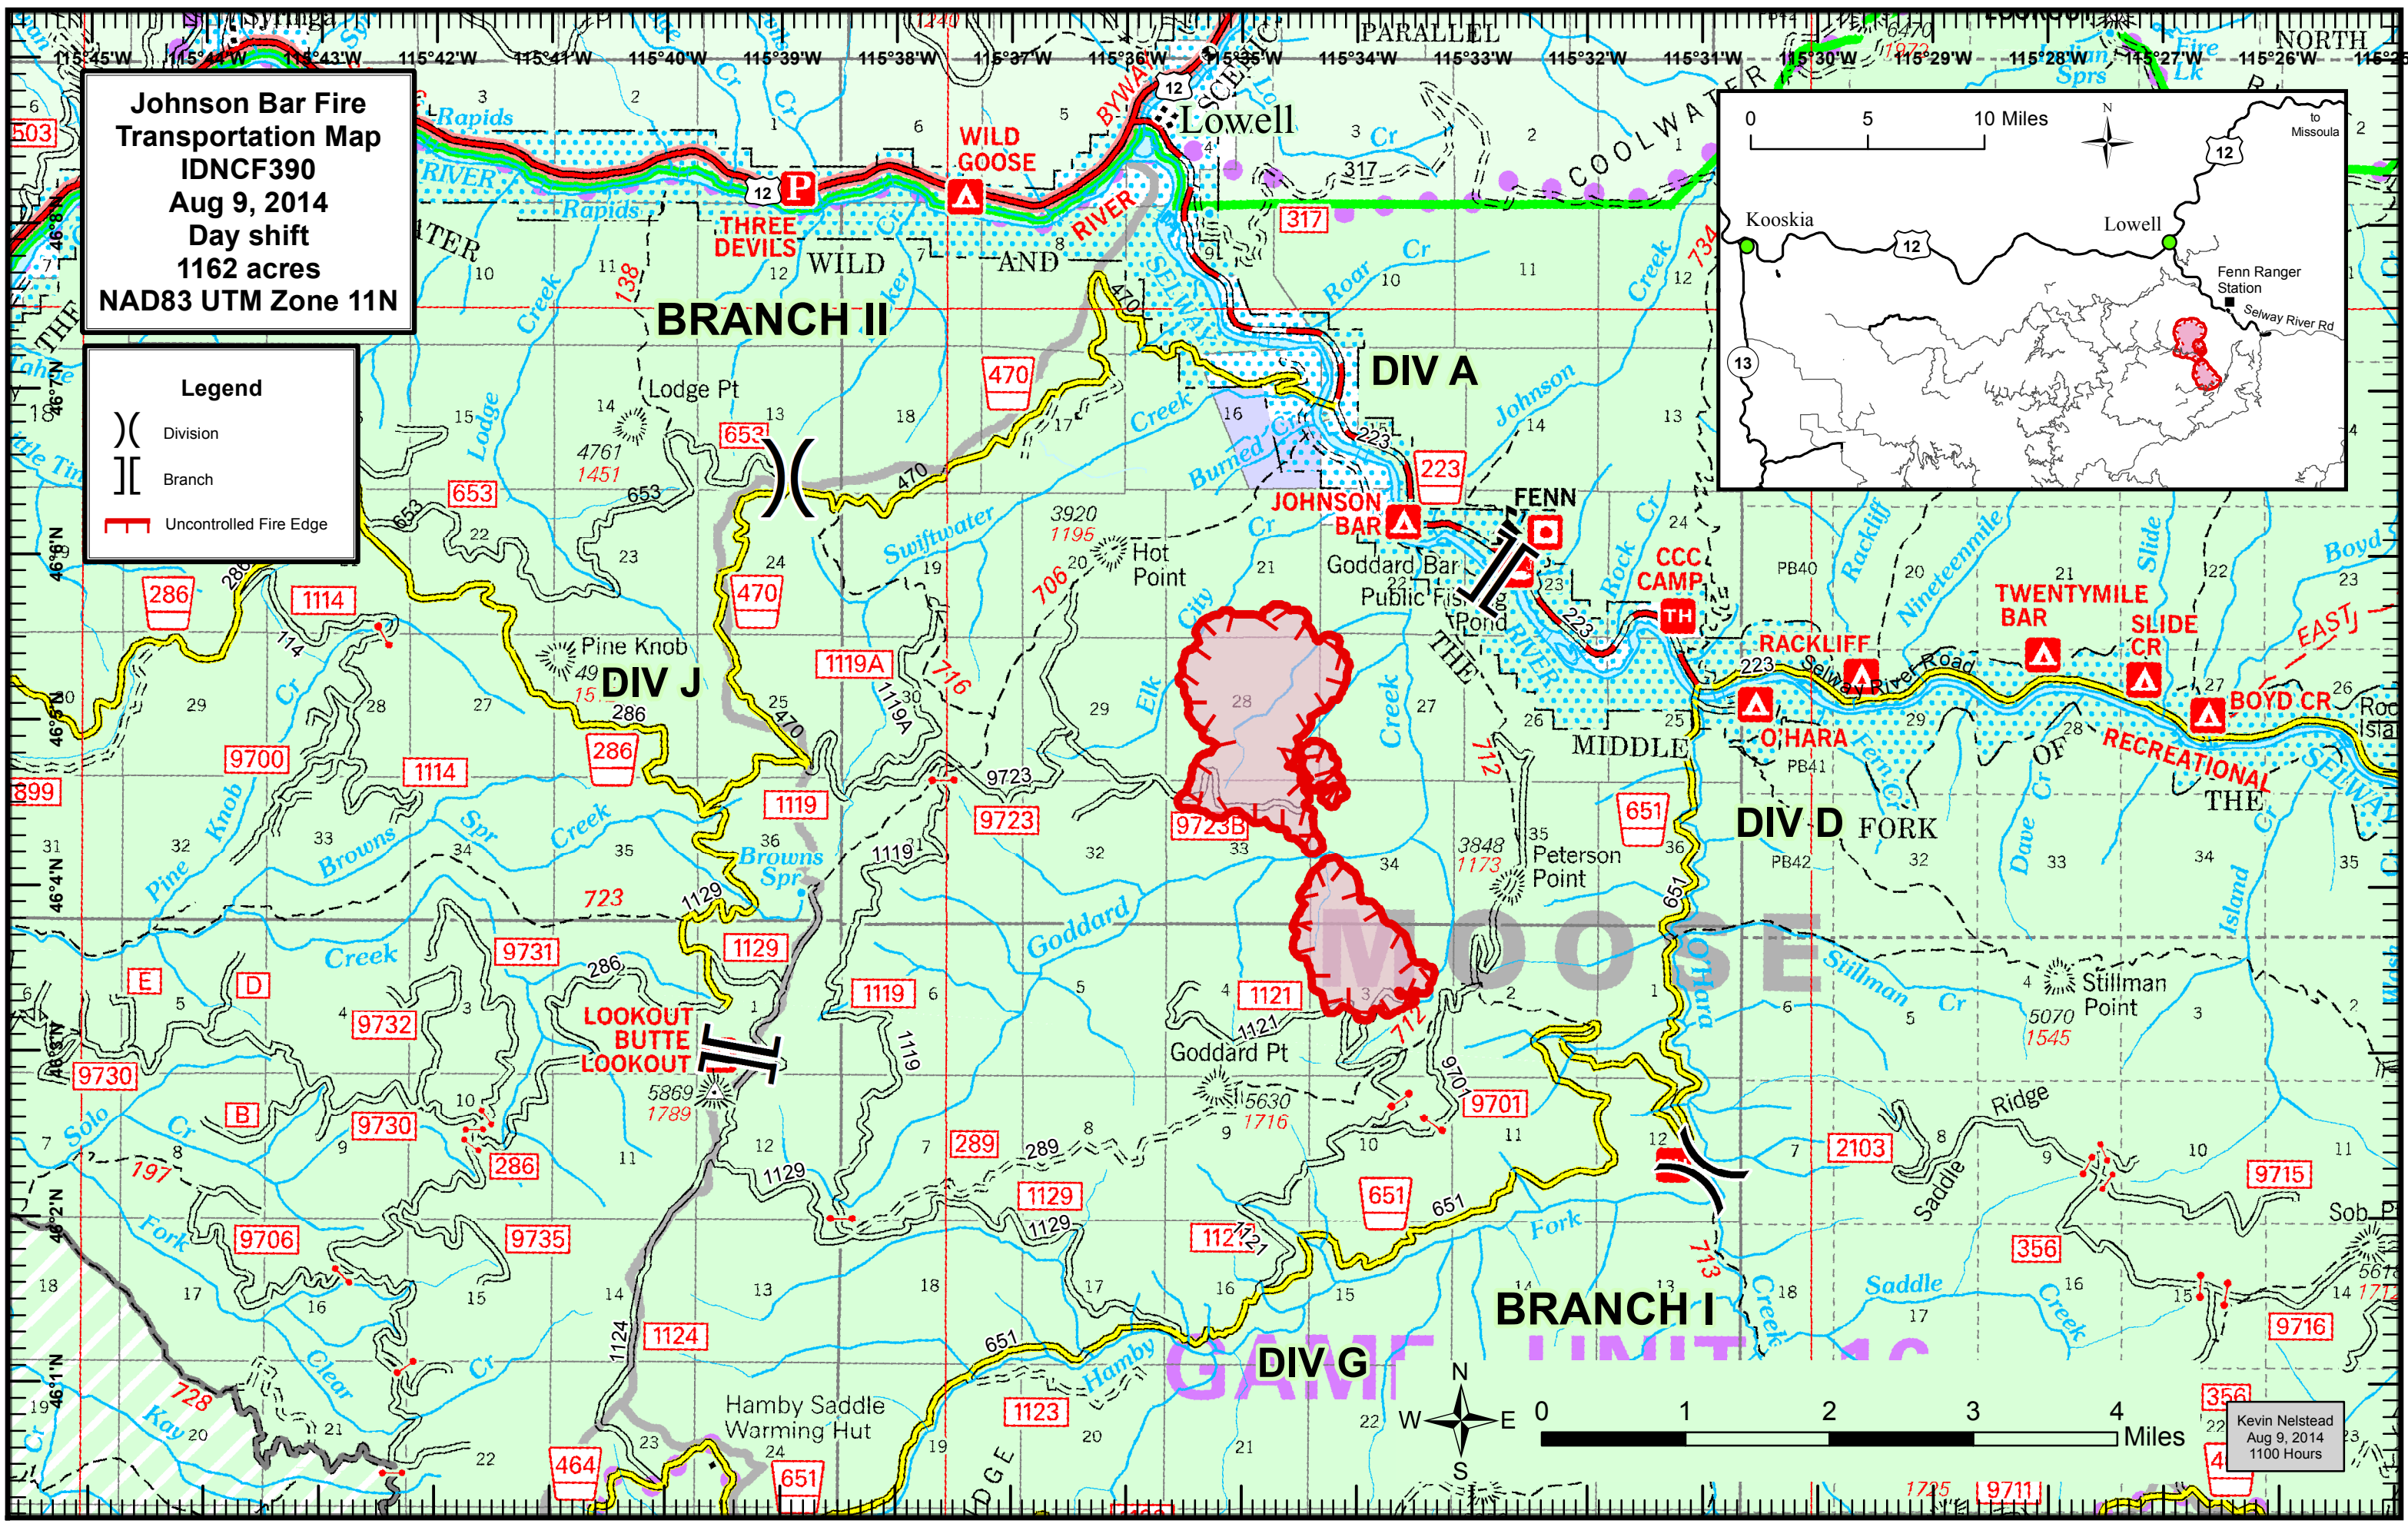

**Johnson Bar Fire  
Transportation Map  
IDNCF390  
Aug 9, 2014  
Day shift  
1162 acres  
NAD83 UTM Zone 11N**

**Legend**

- ( ) Division
- [ ] Branch
- Uncontrolled Fire Edge

Kevin Nelstead  
Aug 9, 2014  
1100 Hours