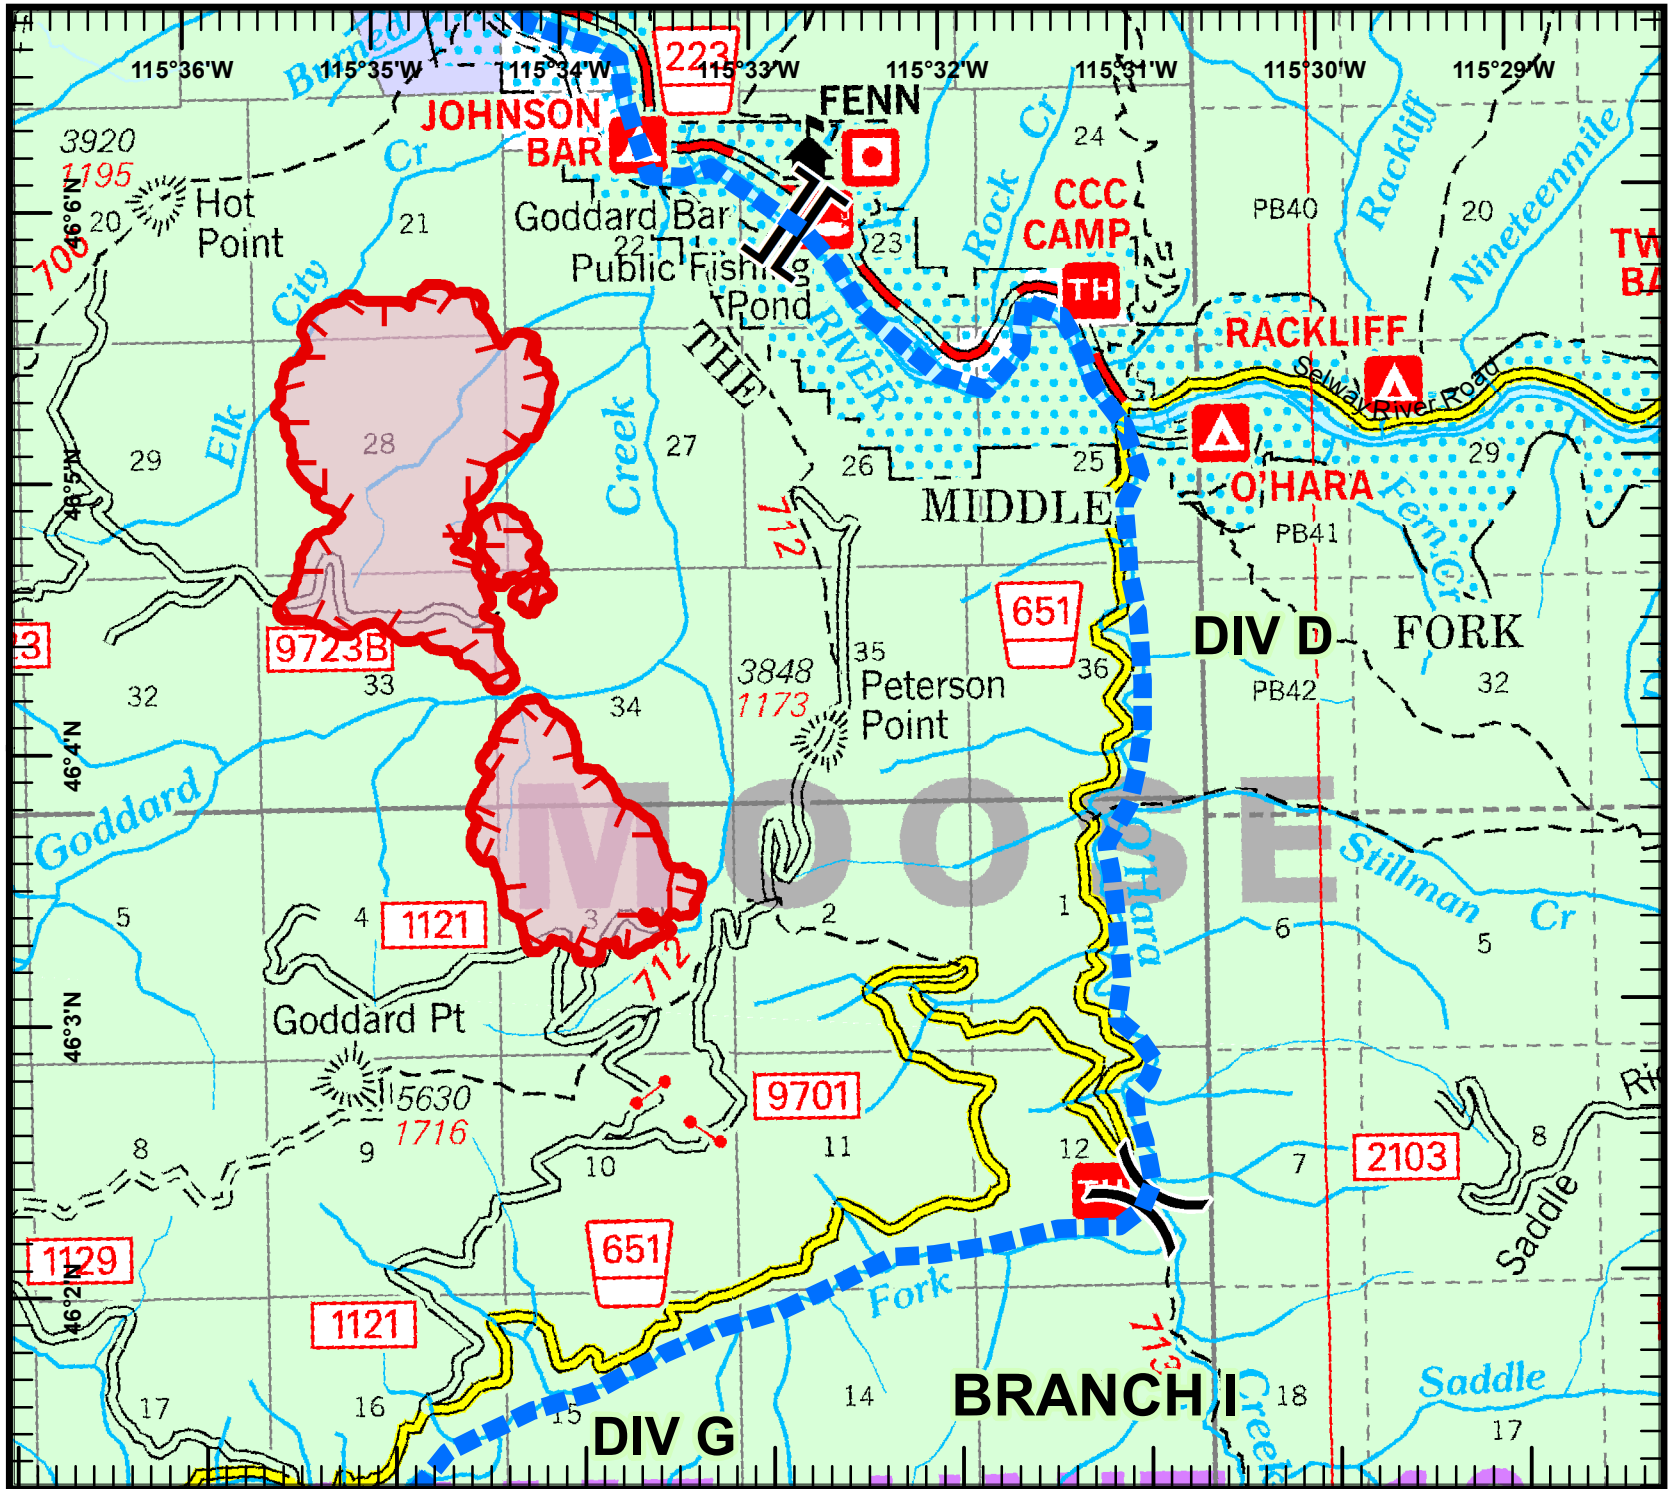

Johnson Bar Fire  
 IDNCF390  
 Aug 10, 2014  
 Day shift  
 1162 acres  
 NAD83 UTM Zone 11N

Page 2 of 4  
 Division D

**Legend**

- ( ) Division
- [ ] Branch
- Uncontrolled Fire Edge
- Suppression Planning Area

0 4,000 Feet

Kevin Nelstead  
 August 9, 2014  
 2020 Hours

Johnson Bar Fire  
 IDNCF390  
 Aug 10, 2014  
 Day shift  
 1162 acres  
 NAD83 UTM Zone 11N

Page 3 of 4  
 Division G

**Legend**

- ( ) Division
- [ ] Branch
- Uncontrolled Fire Edge
- ▬ Suppression Planning Area

0 4,000 Feet

Kevin Nelstead  
 August 9, 2014  
 2020 Hours

Johnson Bar Fire  
 IDNCF390  
 Aug 10, 2014  
 Day shift  
 1162 acres  
 NAD83 UTM Zone 11N

Page 4 of 4  
 Division J

**Legend**

- Division
- Branch
- Uncontrolled Fire Edge
- Suppression Planning Area

0 4,000 Feet

Kevin Nelstead  
 August 9, 2014  
 20:20 Hours