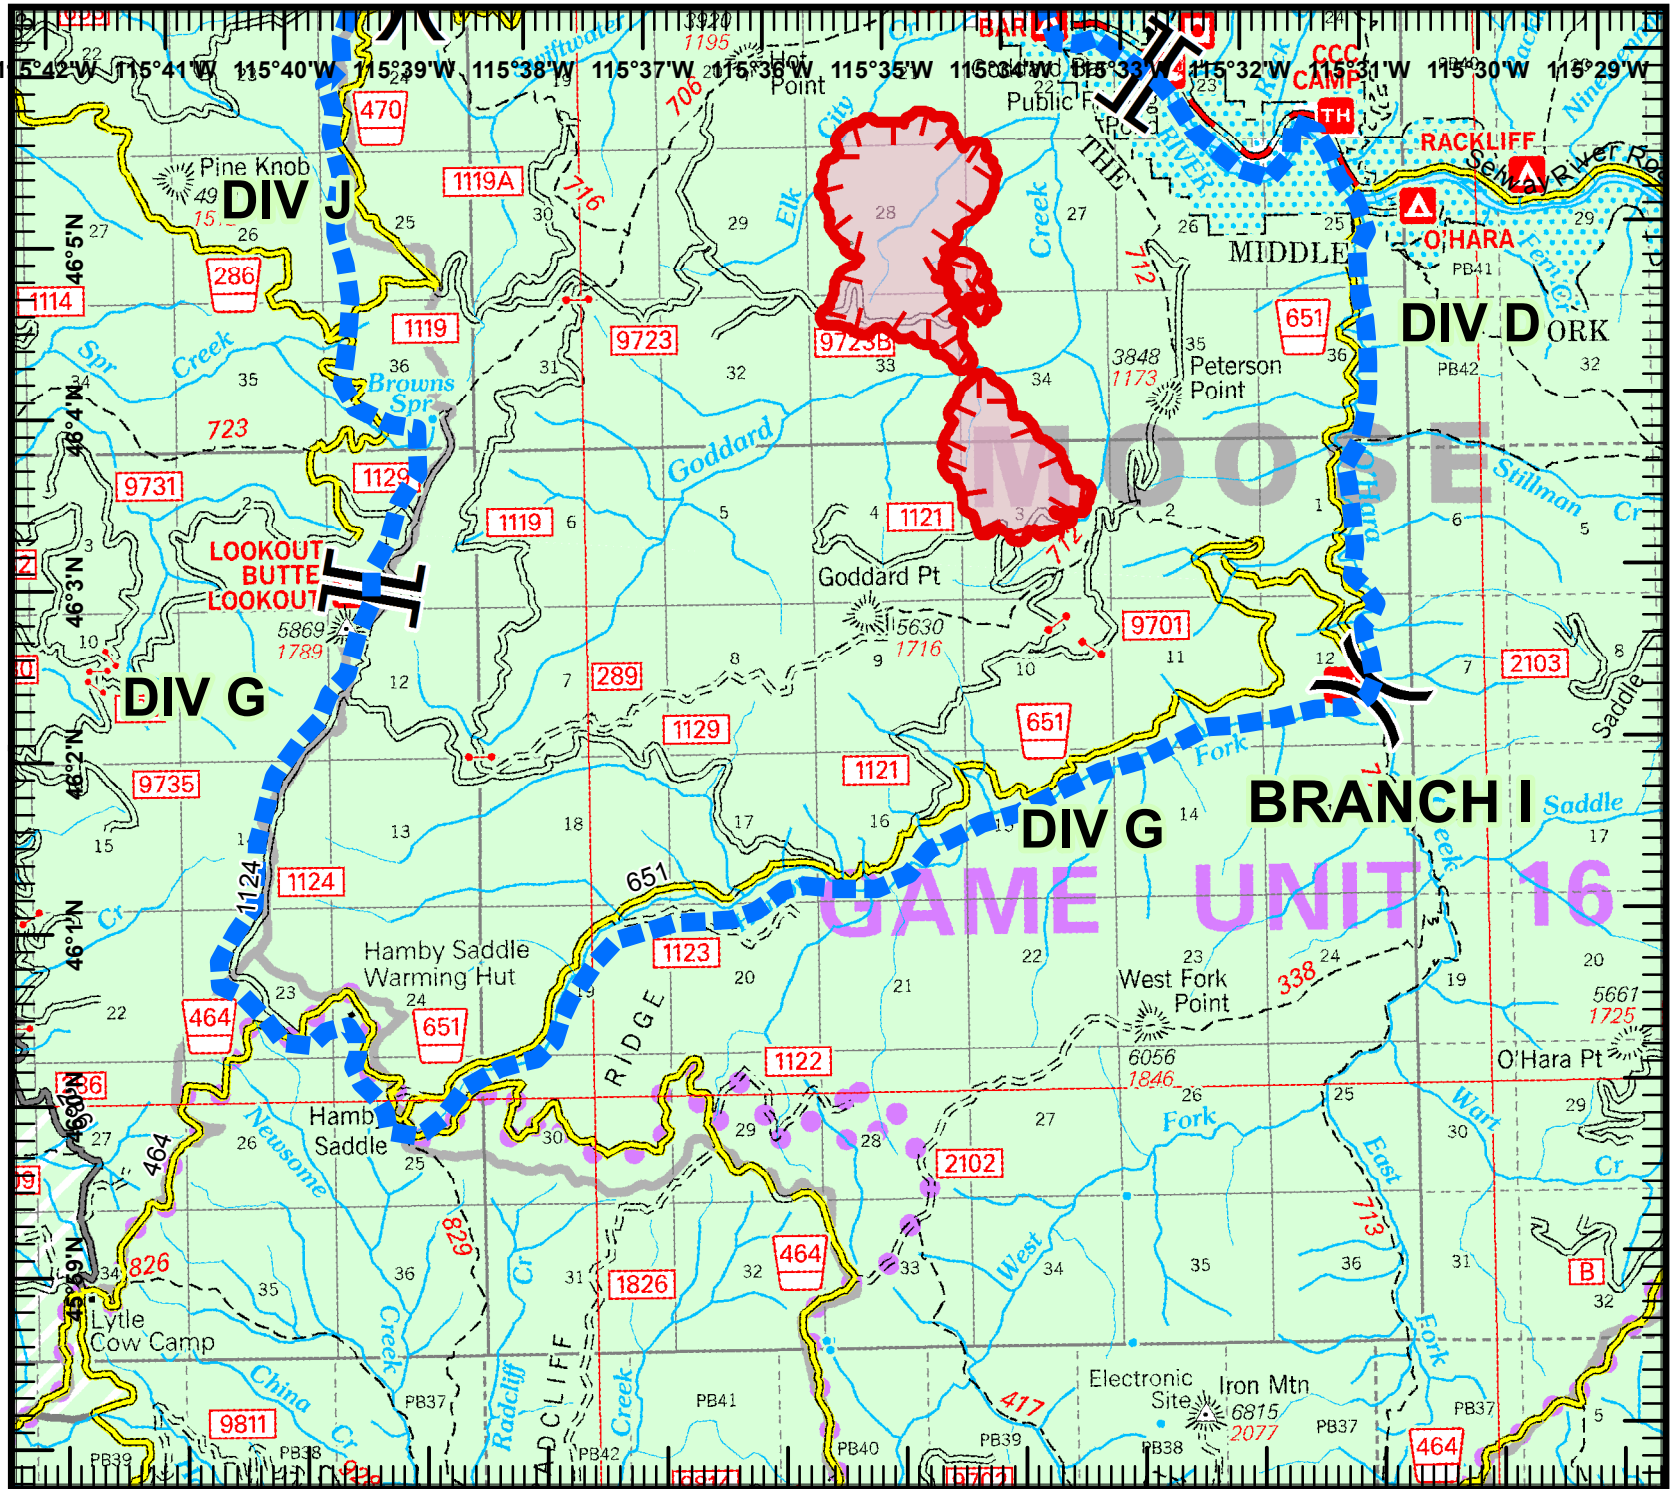

Johnson Bar Fire  
 IDNCF390  
 Aug 10, 2014  
 Day shift  
 1162 acres  
 NAD83 UTM Zone 11N

Page 2 of 4  
 Division D

**Legend**

- ( ) Division
- [ ] Branch
- Uncontrolled Fire Edge
- Suppression Planning Area

0 4,000 Feet

Kevin Nelstead  
 August 9, 2014  
 2020 Hours

Johnson Bar Fire  
 IDNCF390  
 Aug 10, 2014  
 Day shift  
 1162 acres  
 NAD83 UTM Zone 11N

Page 3 of 4  
 Division G

**Legend**

- ( ) Division
- [ ] Branch
- Uncontrolled Fire Edge
- ▬ Suppression Planning Area

0 4,000 Feet

Kevin Nelstead  
 August 9, 2014  
 2020 Hours

Johnson Bar Fire  
 IDNCF390  
 Aug 10, 2014  
 Day shift  
 1162 acres  
 NAD83 UTM Zone 11N

Page 4 of 4  
 Division J

**Legend**

- Division
- Branch
- Uncontrolled Fire Edge
- Suppression Planning Area

0 4,000 Feet

Kevin Nelstead  
 August 9, 2014  
 20:20 Hours