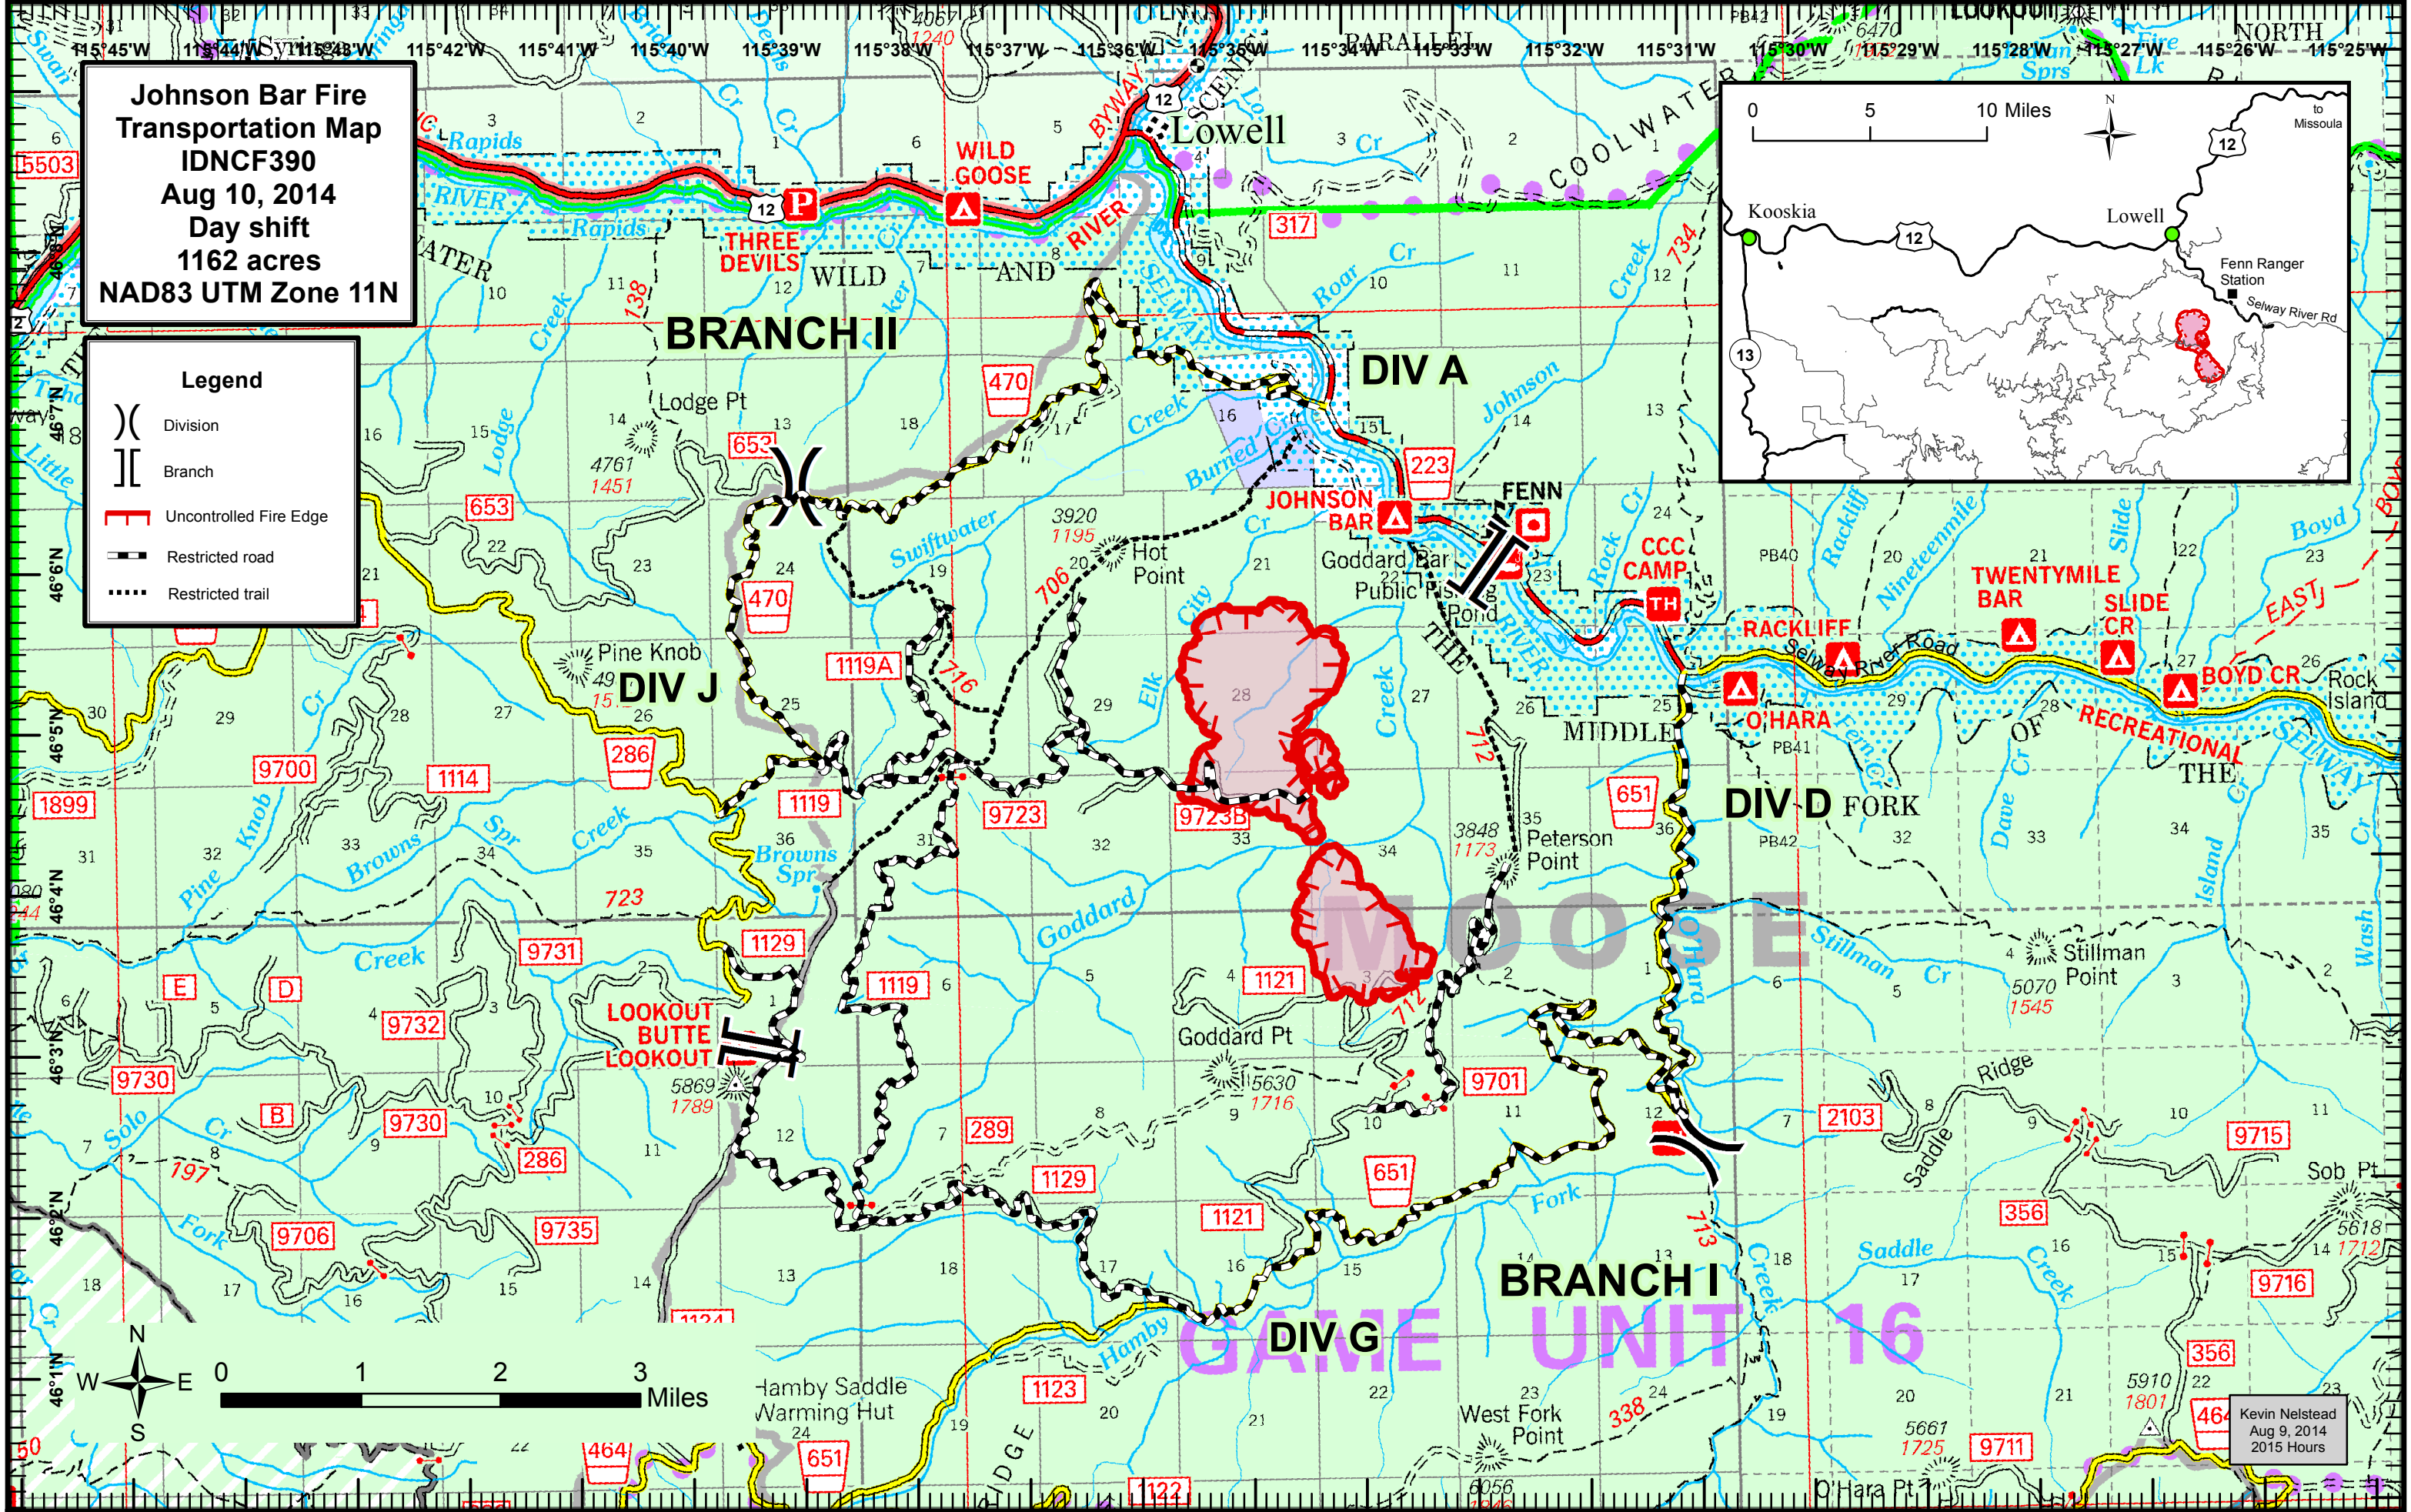

Johnson Bar Fire
Transportation Map
IDNCF390
Aug 10, 2014
Day shift
1162 acres
NAD83 UTM Zone 11N

Legend

- () Division
- [] Branch
- Uncontrolled Fire Edge
- - - Restricted road
- ⋯ Restricted trail

Kevin Nelstead
 Aug 9, 2014
 2015 Hours