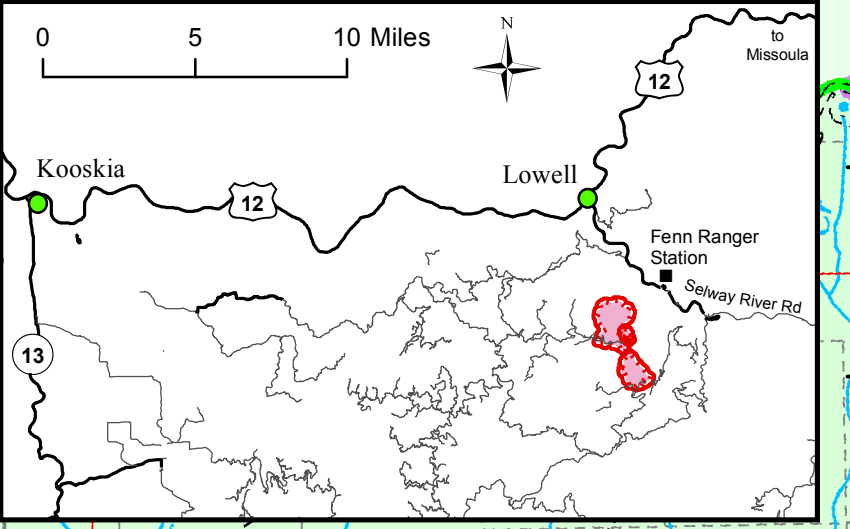

Johnson Bar Fire
Transportation Map
IDNCF390
Aug 10, 2014
Day shift
1162 acres
NAD83 UTM Zone 11N

Legend

- () Division
- [] Branch
- Uncontrolled Fire Edge
- - - Restricted road
- ⋯ Restricted trail

Kevin Nelstead
 Aug 9, 2014
 2015 Hours