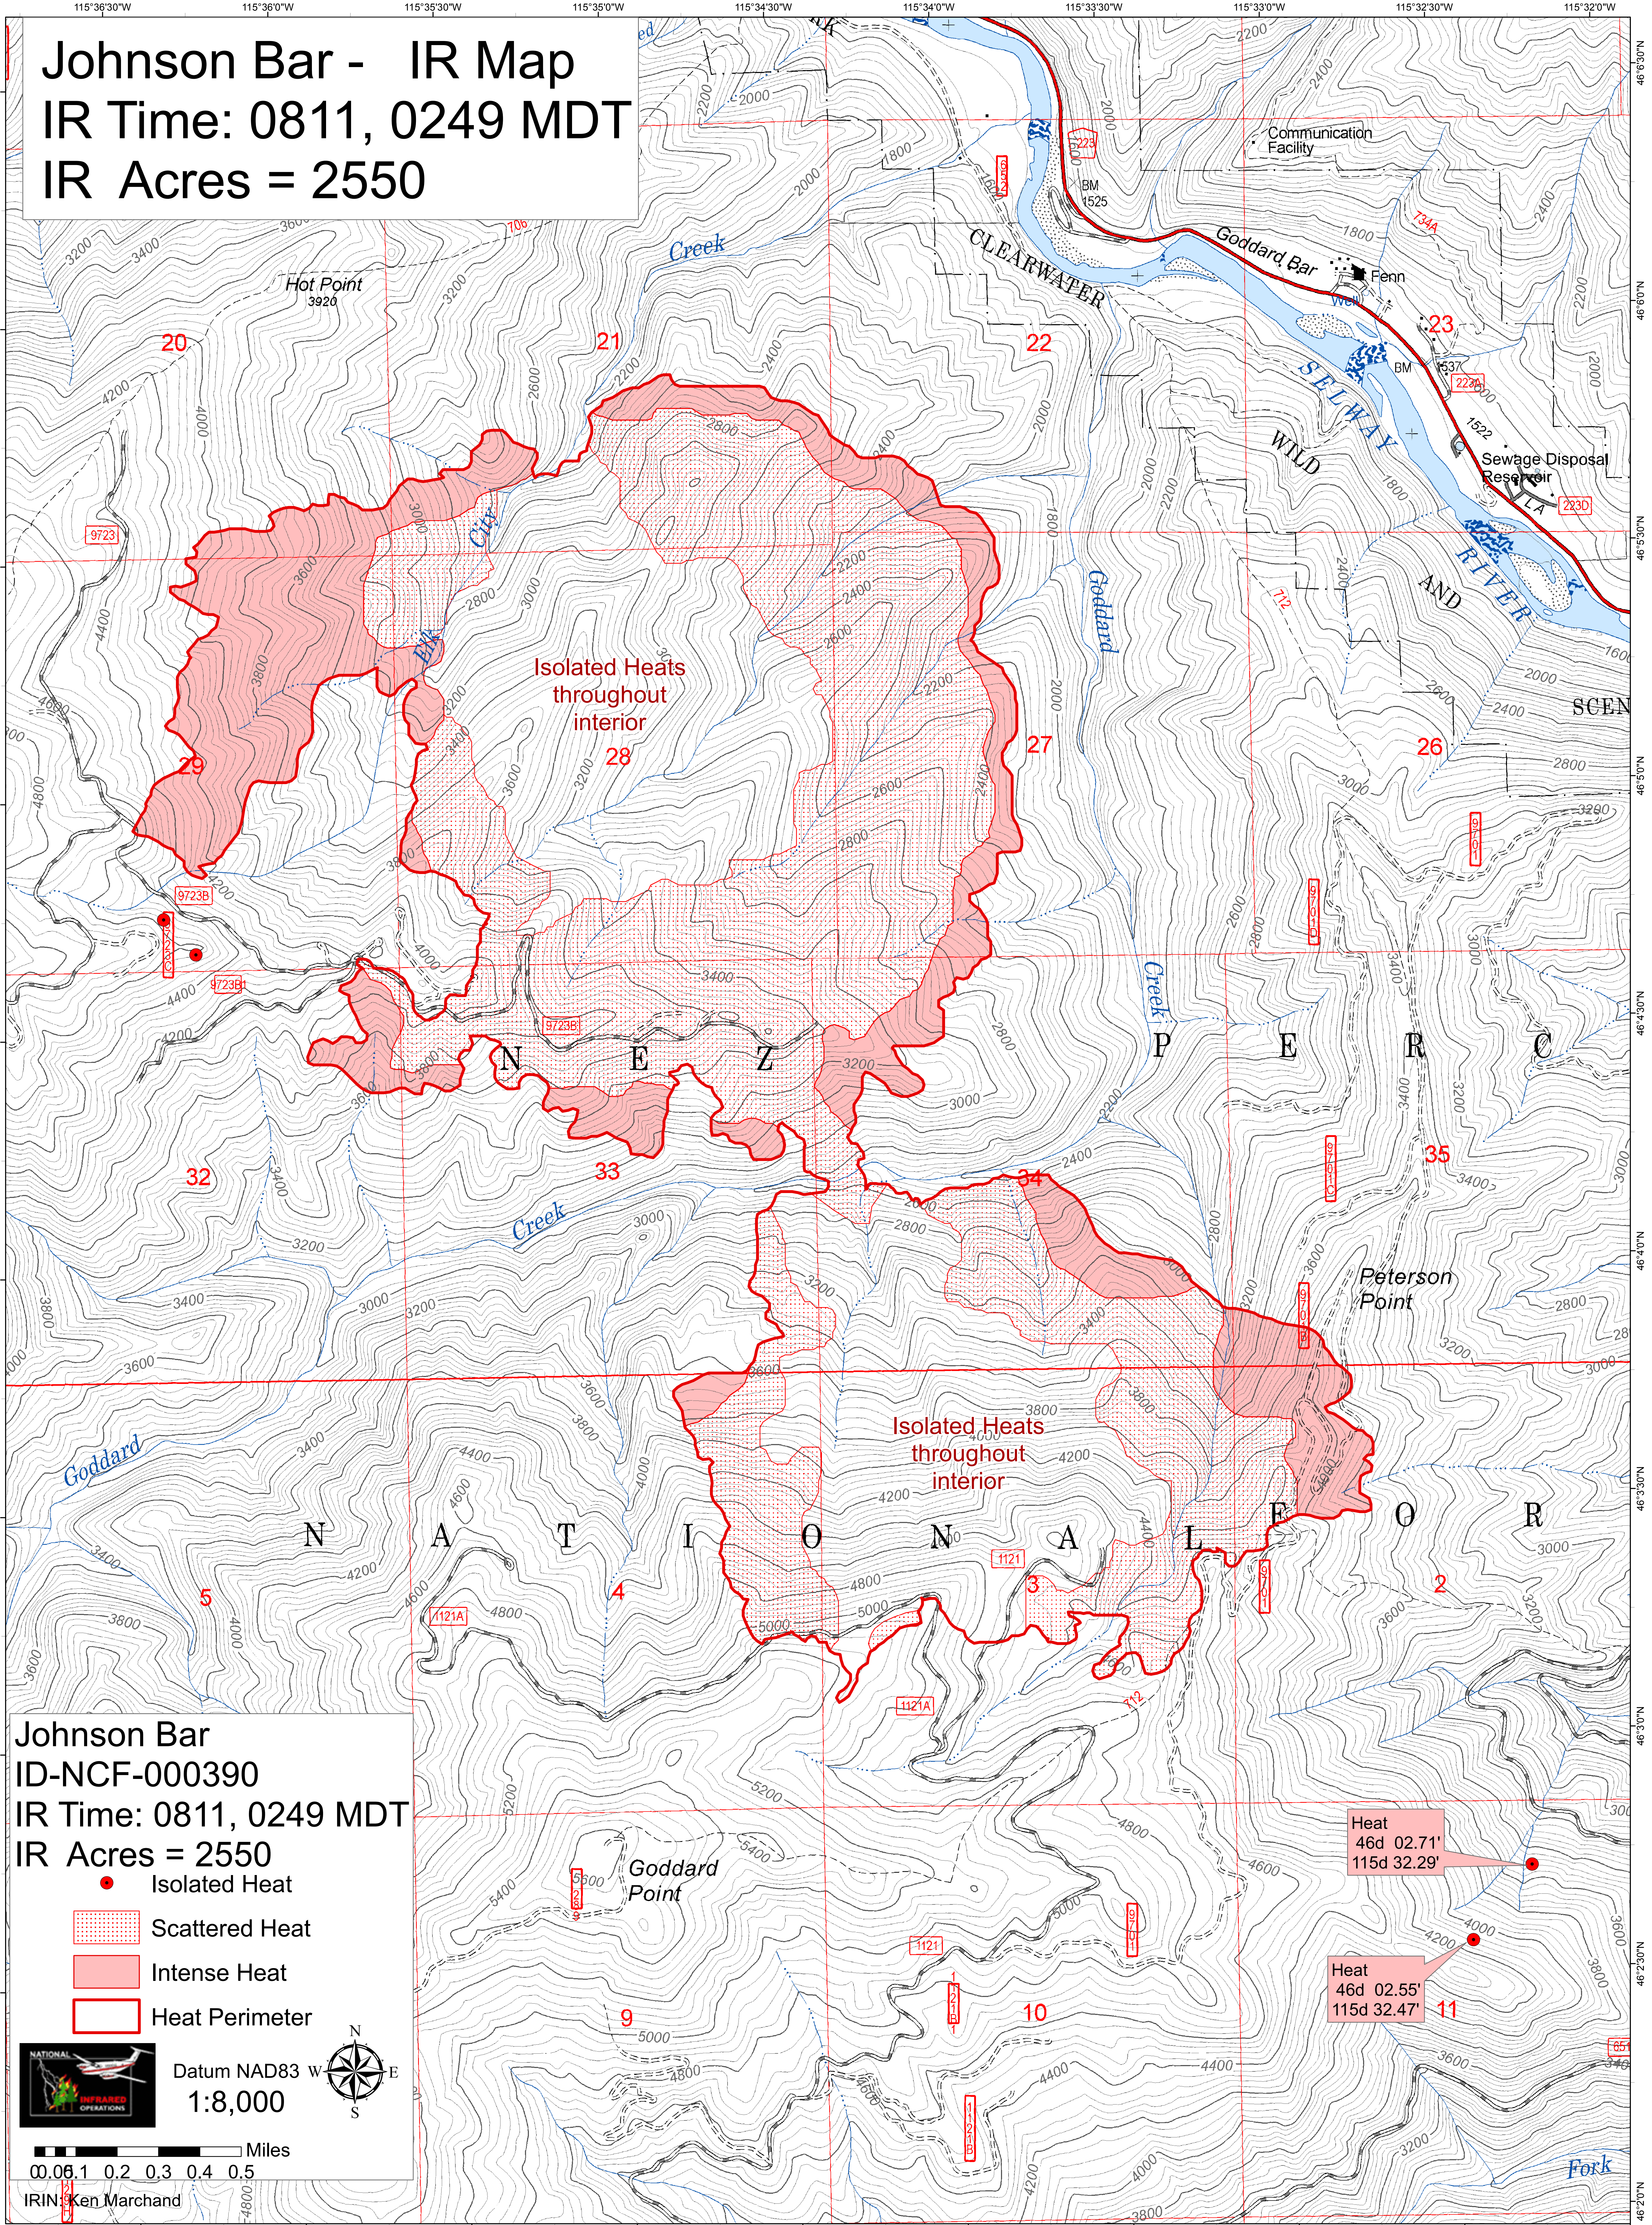

# Johnson Bar - IR Map

IR Time: 0811, 0249 MDT  
IR Acres = 2550

**Johnson Bar**  
ID-NCF-000390  
IR Time: 0811, 0249 MDT  
IR Acres = 2550

- Isolated Heat
- Scattered Heat
- Intense Heat
- Heat Perimeter

Datum NAD83 W  
1:8,000

Miles  
0 0.1 0.2 0.3 0.4 0.5

IRIN: Ken Marchand

Heat  
46d 02.71'  
115d 32.29'

Heat  
46d 02.55'  
115d 32.47'