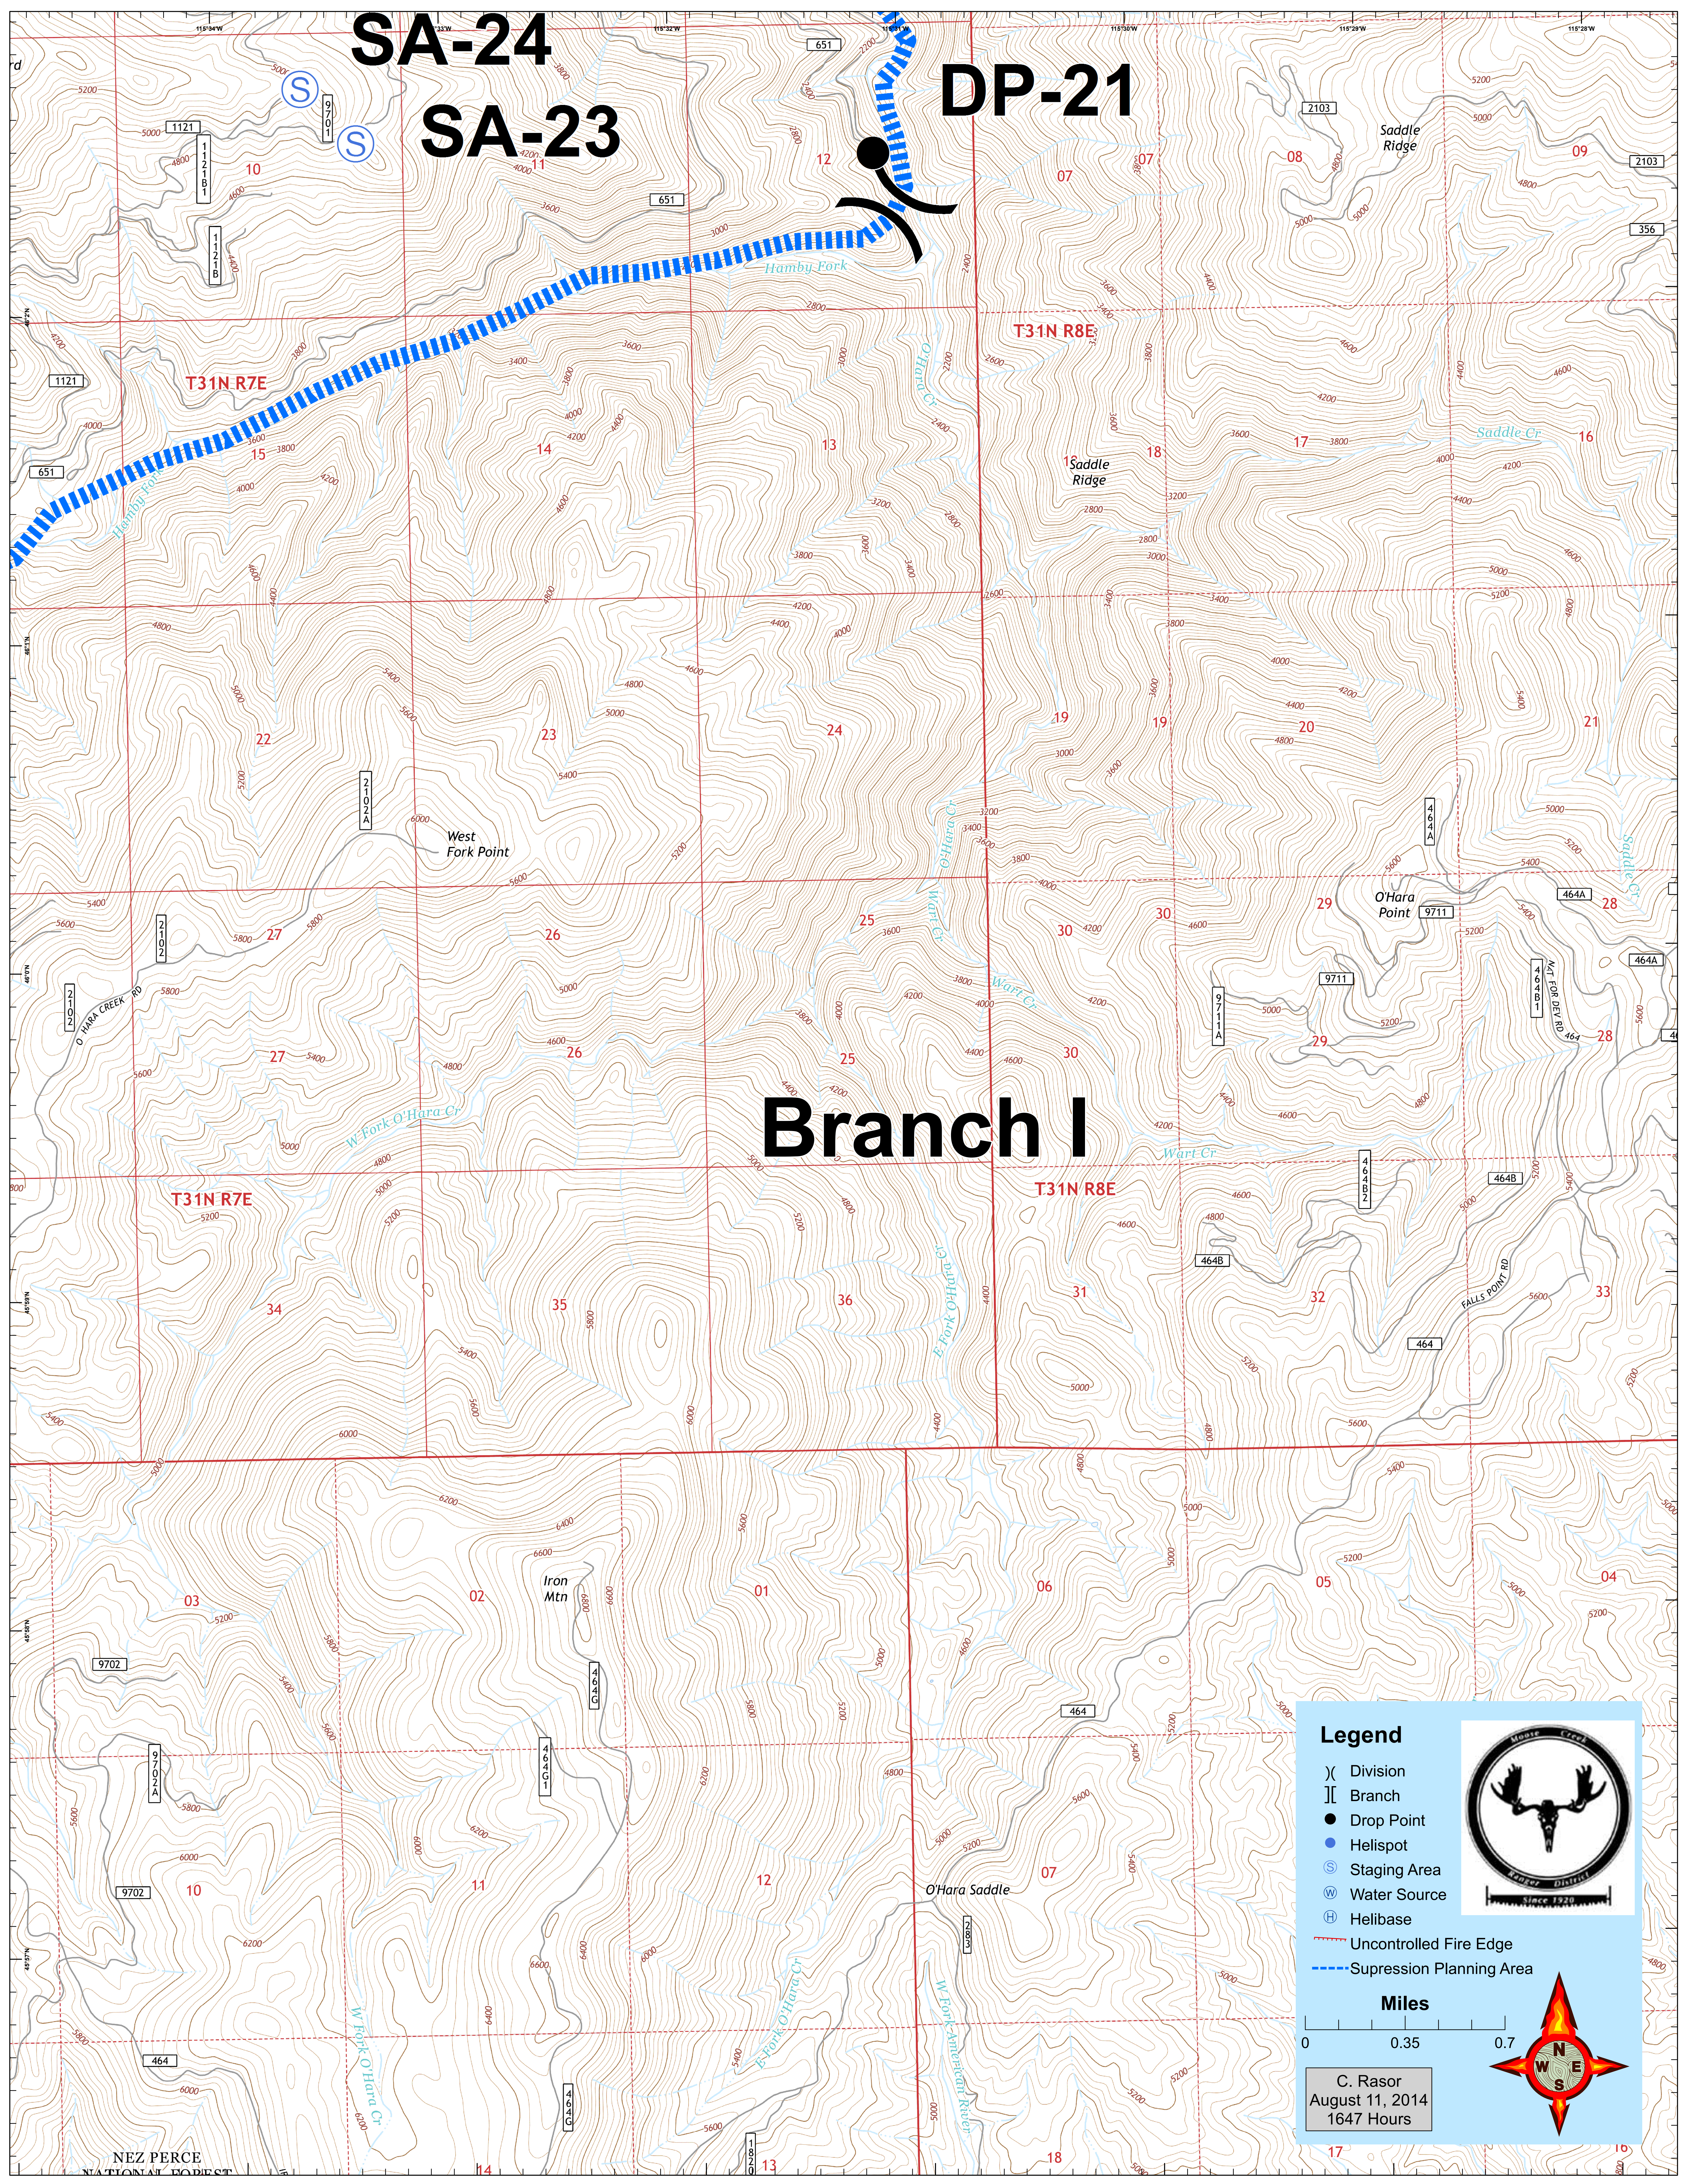

SA-24

SA-23

DP-21

Branch I

Legend

- Division
- Branch
- Drop Point
- Helispot
- Staging Area
- Water Source
- Helibase
- Uncontrolled Fire Edge
- Suppression Planning Area

C. Rasor
August 11, 2014
1647 Hours